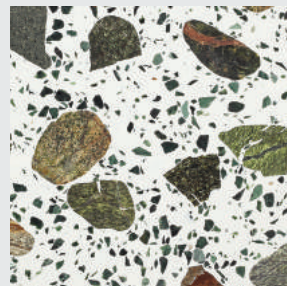

Elite

Black Elixir

Deluxe White

Exotic Green

Plaza Black

Royal Black

Supreme Brown

Vintage Spring

Lavish White

Golden Spark

Gatsby Green

Exotic White

Terra Cream

Silver Rock

Roma

Explore classic monochromatic shades of black and white. Add age old glory to your spaces with new age designs, exuding elegance that makes a statement like no other.