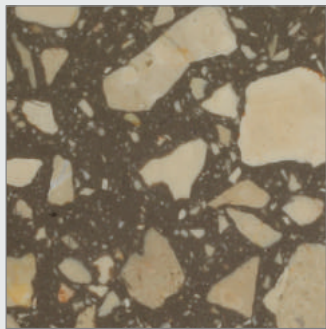

Elite

Black Elixir

Deluxe White

Exotic Green

Plaza Black

Royal Black

Supreme Brown

Vintage Spring

Lavish White

Golden Spark

Gatsby Green

Exotic White

Terra Cream

Silver Rock

Roma

Explore classic monochromatic shades of black and white. Add age old glory to your spaces with new age designs, exuding elegance that makes a statement like no other.

Cafe

Discover the beauty of earthy shades of beige and brown. Rich, subtle and classy, let the pastel shades tell a new tale of nostalgia that accentuate your decor.

Roma

Colosseo

Forum

Imperiale

Navona

Sanpietro

Sienna

Café

Ceppo

Terrazzo Marble is made in a block form, thus being unique in its characteristics and genre. The quality enables it to absorb less water, the higher performance of the stone is suitable for bathrooms, counter tops and vanity tops. Its structured finish is ideal for exterior cladding and outdoors.