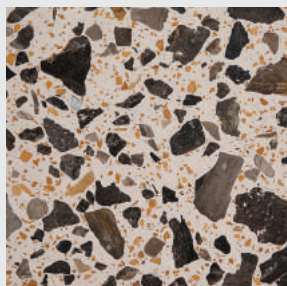

Elite

Black Elixir

Deluxe White

Exotic Green

Plaza Black

Royal Black

Supreme Brown

Vintage Spring

Lavish White

Golden Spark

Gatsby Green

Exotic White

Terra Cream

Silver Rock

Roma

Explore classic monochromatic shades of black and white. Add age old glory to your spaces with new age designs, exuding elegance that makes a statement like no other.

Cafe

Discover the beauty of earthy shades of beige and brown. Rich, subtle and classy, let the pastel shades tell a new tale of nostalgia that accentuate your decor.

Roma

Colosseo

Forum

Imperiale

Navona

Sanpietro

Sienna

Café

Ceppo

Terrazzo Marble is made in a block form, thus being unique in its characteristics and genre. The quality enables it to absorb less water, the higher performance of the stone is suitable for bathrooms, counter tops and vanity tops. Its structured finish is ideal for exterior cladding and outdoors.