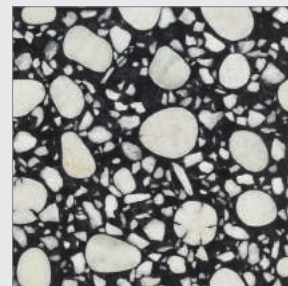

Elite

Black Elixir

Deluxe White

Exotic Green

Plaza Black

Royal Black

Supreme Brown

Vintage Spring

Lavish White

Golden Spark

Gatsby Green

Exotic White

Terra Cream

Silver Rock

Roma

Explore classic monochromatic shades of black and white. Add age old glory to your spaces with new age designs, exuding elegance that makes a statement like no other.