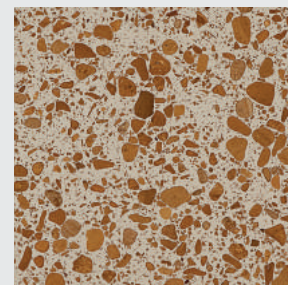

Elite

Black Elixir

Deluxe White

Exotic Green

Plaza Black

Royal Black

Supreme Brown

Vintage Spring

Lavish White

Golden Spark

Gatsby Green

Exotic White

Terra Cream

Silver Rock

Roma

Explore classic monochromatic shades of black and white. Add age old glory to your spaces with new age designs, exuding elegance that makes a statement like no other.

Cafe

Discover the beauty of earthy shades of beige and brown. Rich, subtle and classy, let the pastel shades tell a new tale of nostalgia that accentuate your decor.

Roma

Colosseo

Forum

Imperiale

Navona

Sanpietro