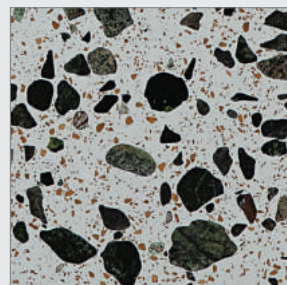

Elite

Black Elixir

Deluxe White

Exotic Green

Plaza Black

Royal Black

Supreme Brown

Vintage Spring

Lavish White

Golden Spark

Gatsby Green

Exotic White

Terra Cream

Silver Rock

Roma

Explore classic monochromatic shades of black and white. Add age old glory to your spaces with new age designs, exuding elegance that makes a statement like no other.