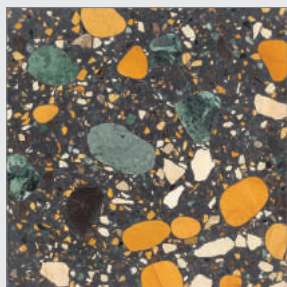

Elite

Black Elixir

Deluxe White

Exotic Green

Plaza Black

Royal Black

Supreme Brown

Vintage Spring

Lavish White

Golden Spark

Gatsby Green

Exotic White

Terra Cream

Silver Rock

Roma

Explore classic monochromatic shades of black and white. Add age old glory to your spaces with new age designs, exuding elegance that makes a statement like no other.