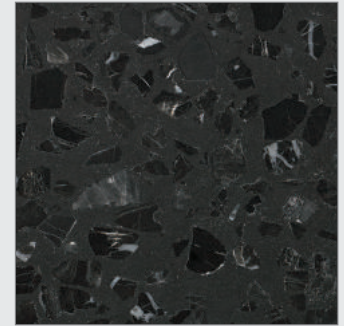

Lavish White

Golden Spark

Gatsby Green

Exotic White

Terra Cream

Silver Rock

Roma

Explore classic monochromatic shades of black and white. Add age old glory to your spaces with new age designs, exuding elegance that makes a statement like no other.

Cafe

Discover the beauty of earthy shades of beige and brown. Rich, subtle and classy, let the pastel shades tell a new tale of nostalgia that accentuate your decor.

Roma

Colosseo

Forum

Imperiale

Navona

Sanpietro

Sienna

Café

Ceppo

Terrazzo Marble is made in a block form, thus being unique in its characteristics and genre. The quality enables it to absorb less water, the higher performance of the stone is suitable for bathrooms, counter tops and vanity tops. Its structured finish is ideal for exterior cladding and outdoors.