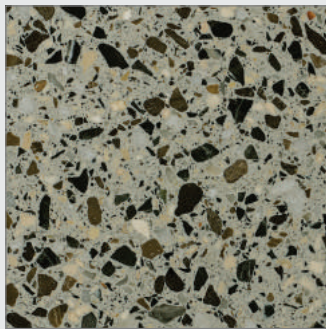

Lavish White

Golden Spark

Gatsby Green

Exotic White

Terra Cream

Silver Rock

Roma

Explore classic monochromatic shades of black and white. Add age old glory to your spaces with new age designs, exuding elegance that makes a statement like no other.

Cafe

Discover the beauty of earthy shades of beige and brown. Rich, subtle and classy, let the pastel shades tell a new tale of nostalgia that accentuate your decor.

Roma

Colosseo

Forum

Imperiale

Navona

Sanpietro

Sienna

Café

Ceppo

Terrazzo Marble is made in a block form, thus being unique in its characteristics and genre. The quality enables it to absorb less water, the higher performance of the stone is suitable for bathrooms, counter tops and vanity tops. Its structured finish is ideal for exterior cladding and outdoors.