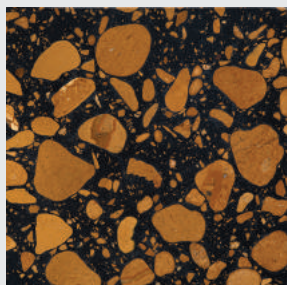

Elite

Black Elixir

Deluxe White

Exotic Green

Plaza Black

Royal Black

Supreme Brown

Vintage Spring

Lavish White

Golden Spark

Gatsby Green

Exotic White

Terra Cream

Silver Rock

Roma

Explore classic monochromatic shades of black and white. Add age old glory to your spaces with new age designs, exuding elegance that makes a statement like no other.