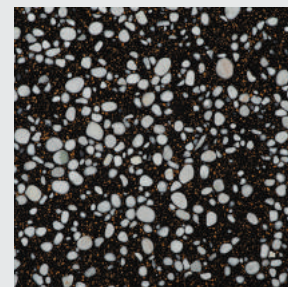

Elite

Black Elixir

Deluxe White

Exotic Green

Plaza Black

Royal Black

Supreme Brown

Vintage Spring

Lavish White

Golden Spark

Gatsby Green

Exotic White

Terra Cream

Silver Rock

Roma

Explore classic monochromatic shades of black and white. Add age old glory to your spaces with new age designs, exuding elegance that makes a statement like no other.