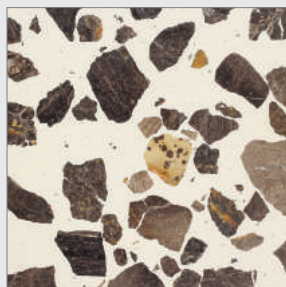

Elite

Black Elixir

Deluxe White

Exotic Green

Plaza Black

Royal Black

Supreme Brown

Vintage Spring

Lavish White

Golden Spark

Gatsby Green

Exotic White

Terra Cream

Silver Rock

Roma

Explore classic monochromatic shades of black and white. Add age old glory to your spaces with new age designs, exuding elegance that makes a statement like no other.