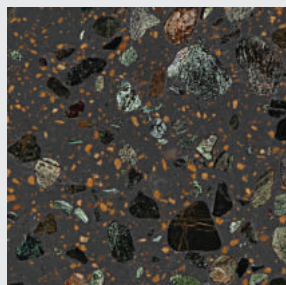

Elite

Black Elixir

Deluxe White

Exotic Green

Plaza Black

Royal Black

Supreme Brown

Vintage Spring

Lavish White

Golden Spark

Gatsby Green

Exotic White

Terra Cream

Silver Rock

Roma

Explore classic monochromatic shades of black and white. Add age old glory to your spaces with new age designs, exuding elegance that makes a statement like no other.