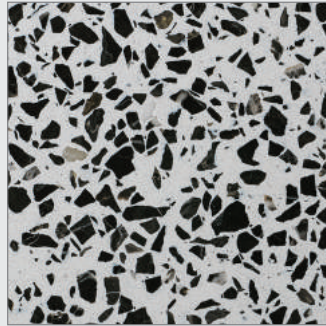

Lavish White

Golden Spark

Gatsby Green

Exotic White

Terra Cream

Silver Rock

Roma

Explore classic monochromatic shades of black and white. Add age old glory to your spaces with new age designs, exuding elegance that makes a statement like no other.

Cafe

Discover the beauty of earthy shades of beige and brown. Rich, subtle and classy, let the pastel shades tell a new tale of nostalgia that accentuate your decor.

Roma

Colosseo

Forum

Imperiale

Navona

Sanpietro

Sienna

Café

Ceppo

Terrazzo Marble is made in a block form, thus being unique in its characteristics and genre. The quality enables it to absorb less water, the higher performance of the stone is suitable for bathrooms, counter tops and vanity tops. Its structured finish is ideal for exterior cladding and outdoors.