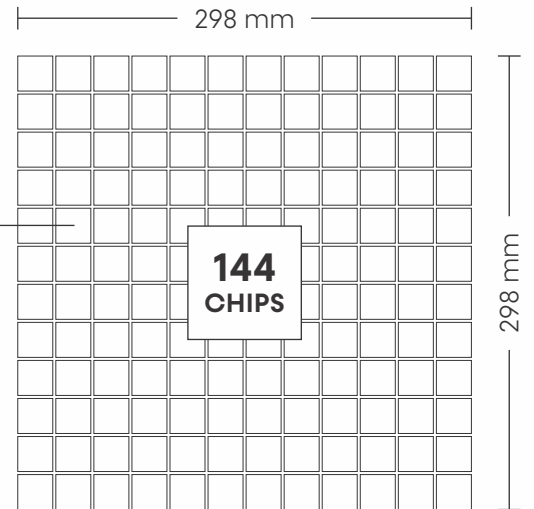

SURFACE GLOSSY

CHIP SIZE
23x23mm

SHEET SIZE