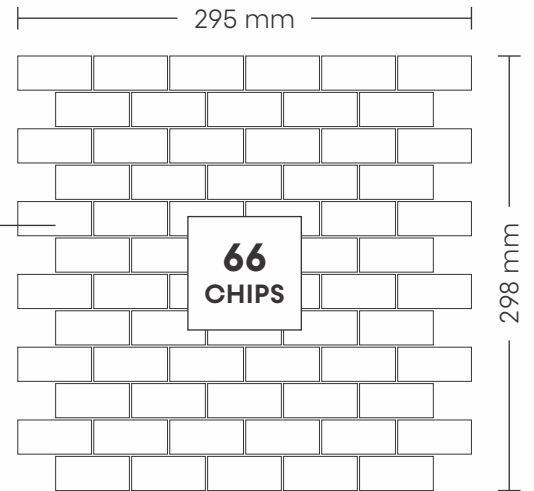

CHIP SIZE
23x48mm

SHEET SIZE

4012 STATUARIO & BLACK

PATTERN - STAKE BONE (1)

SURFACE GLOSSY

CHIP SIZE
23x48mm

SHEET SIZE

5003 MIX ITALIAN CREMA

PATTERN - BRICK BONE (1)

SURFACE GLOSSY

CHIP SIZE
23x48mm

SHEET SIZE

5005 YELLOW TRAVERTINE

PATTERN - BRICK BONE (1)

SURFACE GLOSSY

CHIP SIZE
23x48mm