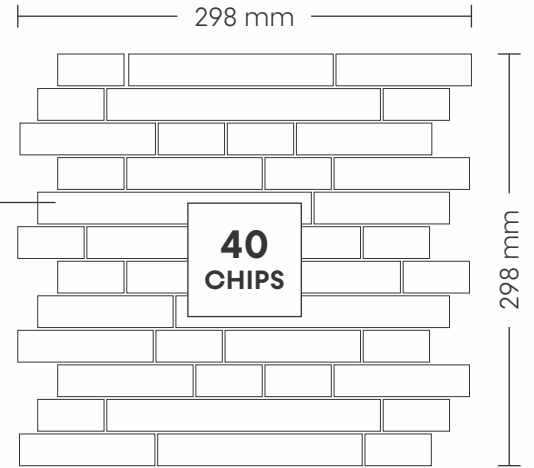

PATTERN - RANDOM STRIPS (1)

SURFACE GLOSSY

CHIP SIZE

23x48mm,
23x98mm,
23x148mm,
23x198mm

SHEET SIZE

26003 CREMA

PATTERN - RANDOM STRIPS (1)

SURFACE GLOSSY

CHIP SIZE

23x48mm,
23x98mm,
23x148mm,
23x198mm

SHEET SIZE

28002 MIX CREMA

PATTERN - RANDOM STRIPS (2)

SURFACE GLOSSY

CHIP SIZE

30x60mm,
30x150mm,
30x212mm