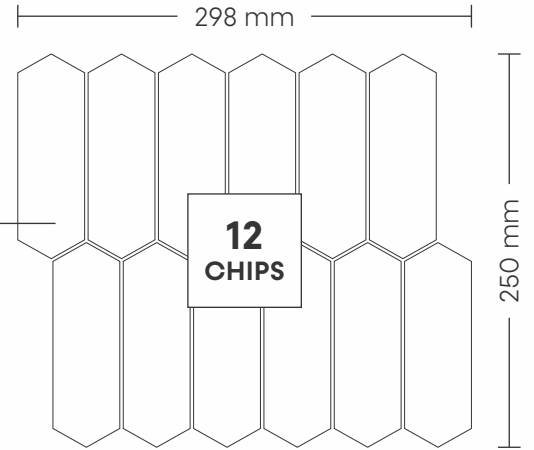

CHIP SIZE
23x150mm

SHEET SIZE

250 mm

335 mm

21
CHIPS

31005 STATUARIO

PATTERN - PICKET

CHIP SIZE
48x148mm

SHEET SIZE

SURFACE GLOSSY

31006 CREMA

PATTERN - PICKET

CHIP SIZE
48x148mm

SHEET SIZE

SURFACE GLOSSY

31007 STATUARIO & GREY