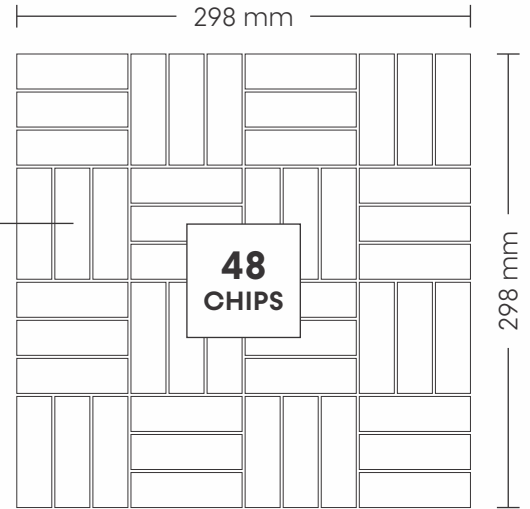

SURFACE GLOSSY

CHIP SIZE
23x73mm

SHEET SIZE