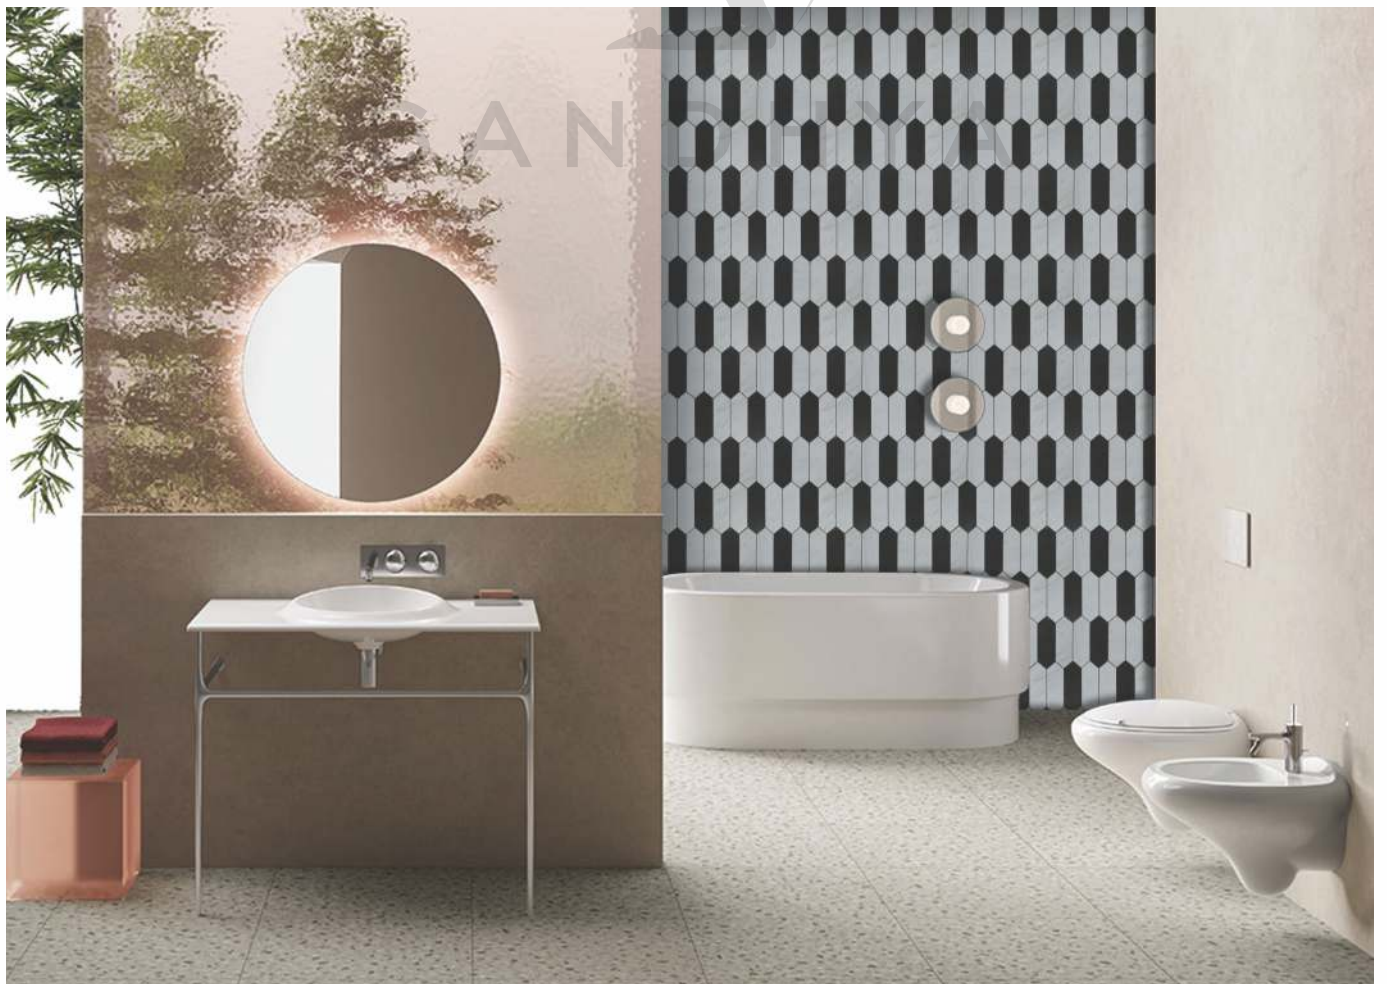

PATTERN - PICKET

CHIP SIZE
48x148mm

SHEET SIZE

SURFACE GLOSSY

31009 YELLOW TRAVERTINE

PATTERN - PICKET

CHIP SIZE
48x148mm

SHEET SIZE