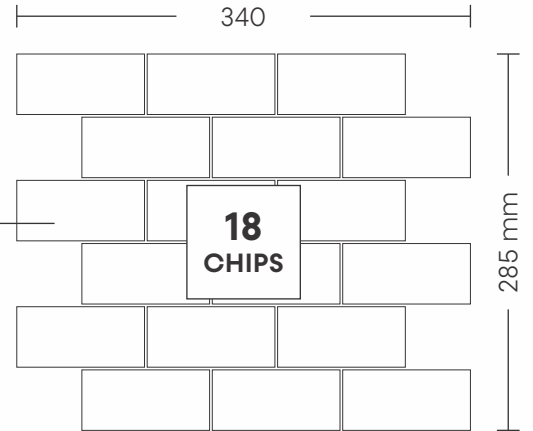

CHIP SIZE
45x95mm

SHEET SIZE