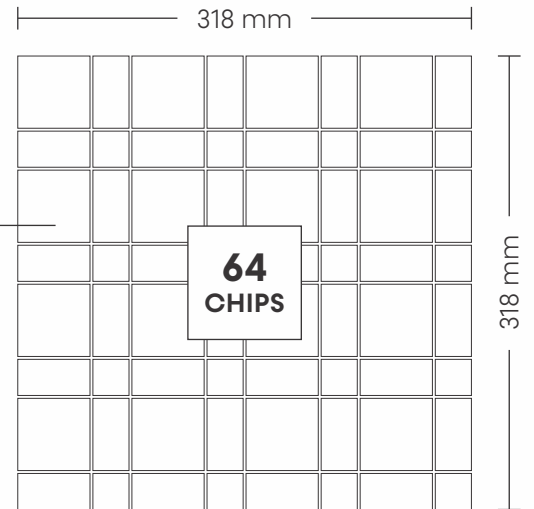

SURFACE GLOSSY

7002 STATUARIO

PATTERN - LATTICE (1)

SURFACE GLOSSY

CHIP SIZE
48x48mm,
48x15mm,
15x15mm

SHEET SIZE

8001 MIX ITALIAN CREMA

PATTERN - LATTICE (2)

SURFACE GLOSSY

CHIP SIZE
50x50mm,
50x25mm,
25x25mm

SHEET SIZE

8002 STATUARIO

PATTERN - LATTICE (2)

SHEET SIZE

CHIP SIZE

50x50mm,
50x25mm,
25x25mm

PATTERN - BASKET WEAVES (1)

SHEET SIZE

CHIP SIZE
45x51mm

SURFACE GLOSSY

10003 STATUARIO

PATTERN - BASKET WEAVES (1)

SURFACE GLOSSY

CHIP SIZE
45x51mm