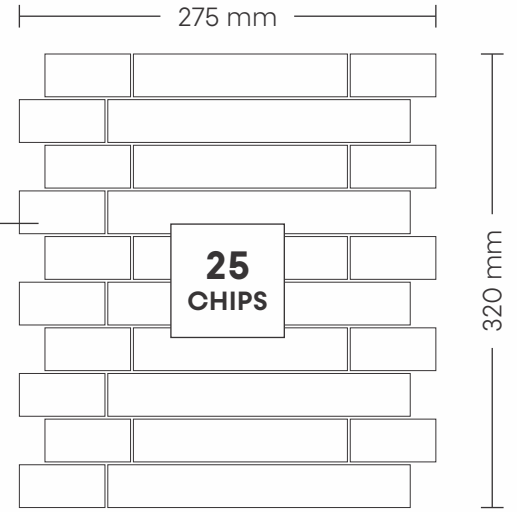

28002 MIX CREMA

PATTERN - RANDOM STRIPS (2)

SURFACE GLOSSY

CHIP SIZE

30x60mm,
30x150mm,
30x212mm

SHEET SIZE