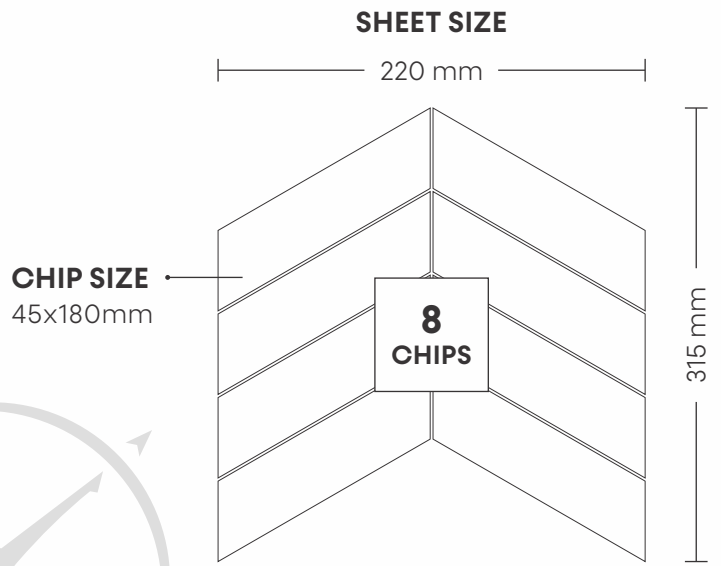

57003 YELLOW TRAVERTINE

PATTERN - CHEVRON (2)