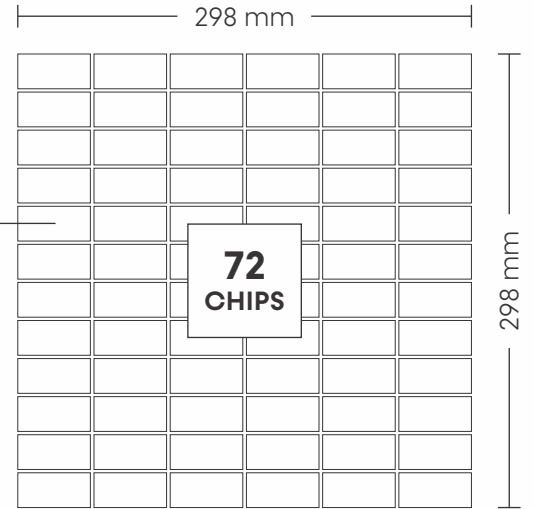

CHIP SIZE
23x48mm

SHEET SIZE

4012 STATUARIO & BLACK

PATTERN - STAKE BONE (1)

SURFACE GLOSSY

CHIP SIZE
23x48mm

SHEET SIZE

5003 MIX ITALIAN CREMA