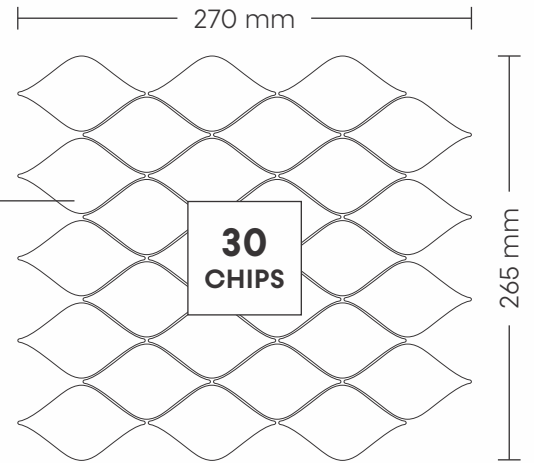

CHIP SIZE
48x86mm

SHEET SIZE