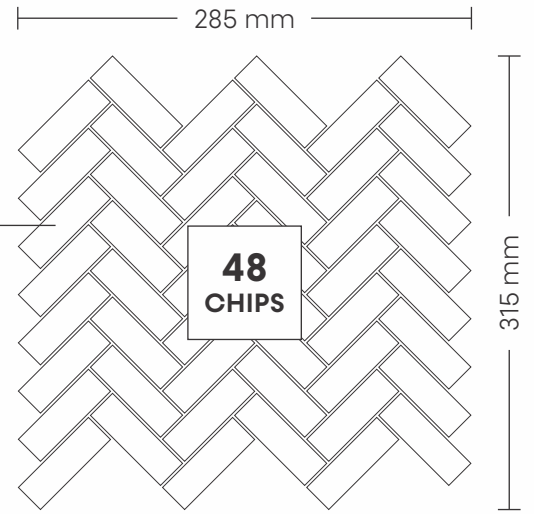

PATTERN - BASKET WEAVES (1)

SHEET SIZE

CHIP SIZE
45x51mm

SURFACE GLOSSY

10003 STATUARIO

PATTERN - BASKET WEAVES (1)

SURFACE GLOSSY

CHIP SIZE
45x51mm

SHEET SIZE

10004 CREMA

PATTERN - BASKET WEAVES (1)

SURFACE GLOSSY

CHIP SIZE
45x51mm

SHEET SIZE

11001 MIX ITALIAN CREMA

PATTERN - HERRING BONE (1)

SURFACE GLOSSY

11005 YELLOW TRAVERTINE

PATTERN - HERRING BONE (1)

SURFACE GLOSSY

CHIP SIZE
23x73mm

SHEET SIZE

11007 CREAM TRAVERTINE

PATTERN - HERRING BONE (1)

SURFACE GLOSSY

CHIP SIZE
23x73mm

SHEET SIZE

13003 STATUARIO

PATTERN - HERRING BONE (2)

SURFACE GLOSSY

CHIP SIZE
12x48mm

SHEET SIZE