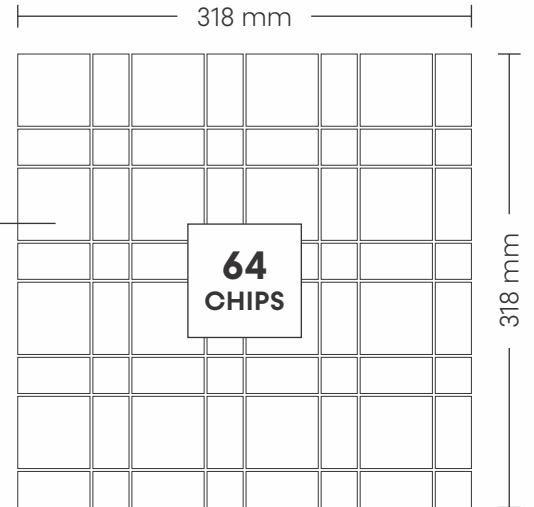

SHEET SIZE

310 mm

340 mm

6003 GREY TRAVERTINE

PATTERN - SQUARE CUBE (1)

SURFACE GLOSSY

6004 CREAM TRAVERTINE

PATTERN - SQUARE CUBE (1)

SURFACE GLOSSY

7002 STATUARIO

PATTERN - LATTICE (1)

SURFACE GLOSSY

CHIP SIZE
48x48mm,
48x15mm,
15x15mm

SHEET SIZE

8001 MIX ITALIAN CREMA

PATTERN - LATTICE (2)

SURFACE GLOSSY

CHIP SIZE
50x50mm,
50x25mm,
25x25mm

SHEET SIZE

8002 STATUARIO

PATTERN - LATTICE (2)

SHEET SIZE

CHIP SIZE

50x50mm,
50x25mm,
25x25mm