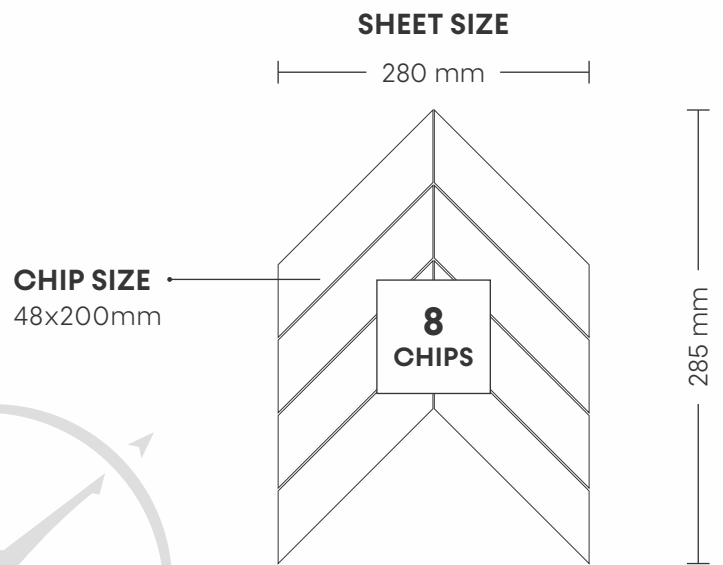

SURFACE GLOSSY

CHIP SIZE
23x73mm

SHEET SIZE

13003 STATUARIO

PATTERN - HERRING BONE (2)

SURFACE GLOSSY

CHIP SIZE
12x48mm

SHEET SIZE

15002 STATUARIO

PATTERN - OCTAGON

SHEET SIZE

CHIP SIZE
48x48mm,
15x15mm

SURFACE GLOSSY

17006 STATUARIO

PATTERN - CHEVRON (1)

SURFACE GLOSSY & MATT

SHEET SIZE

CHIP SIZE

23x23mm,
23x48mm,
48x48mm

SURFACE GLOSSY

20002 STATUARIO

PATTERN - SQUARE & RECTANGLE (1)

SURFACE GLOSSY

CHIP SIZE
23x23mm,
23x48mm,
48x48mm