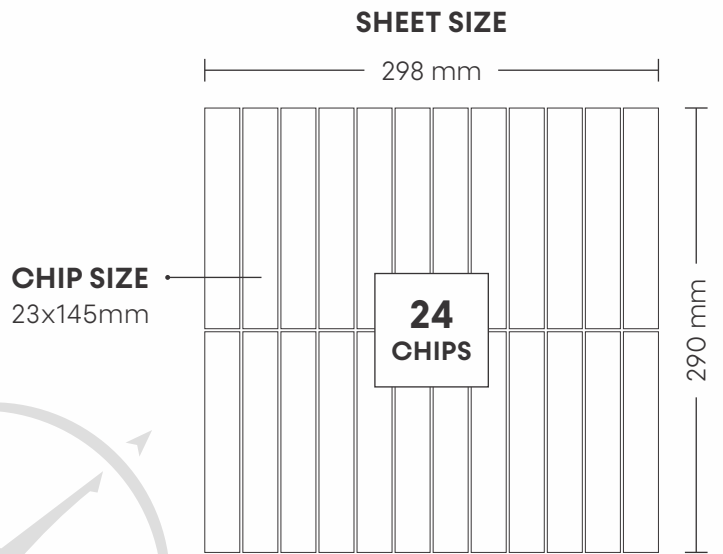

CHIP SIZE
12x96mm

SHEET SIZE

24003 STATUARIO

PATTERN - STRIPS (1)

SURFACE GLOSSY

CHIP SIZE
23x145mm

SHEET SIZE

24004 CREMA

PATTERN - STRIPS (1)

SURFACE GLOSSY

25002 STATUARIO

PATTERN - SQUARE & RECTANGLE (2)

SURFACE GLOSSY

CHIP SIZE
23x23mm,
23x48mm,
48x48mm,
48x98mm

SHEET SIZE

26002 STATUARIO