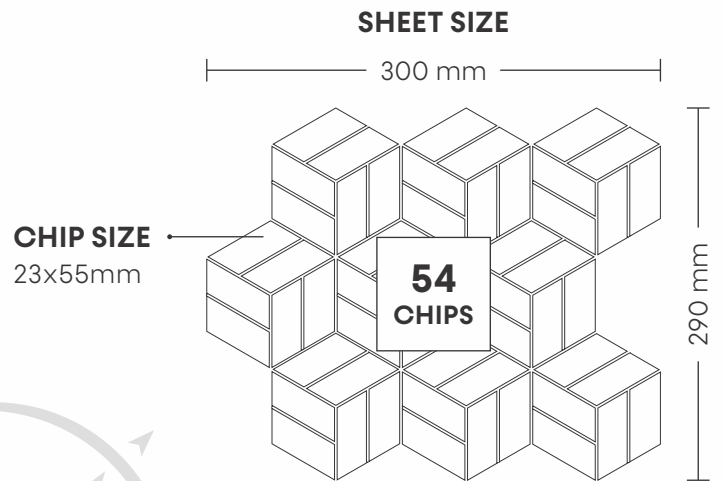

59002 CREMA

PATTERN - CART WHEEL