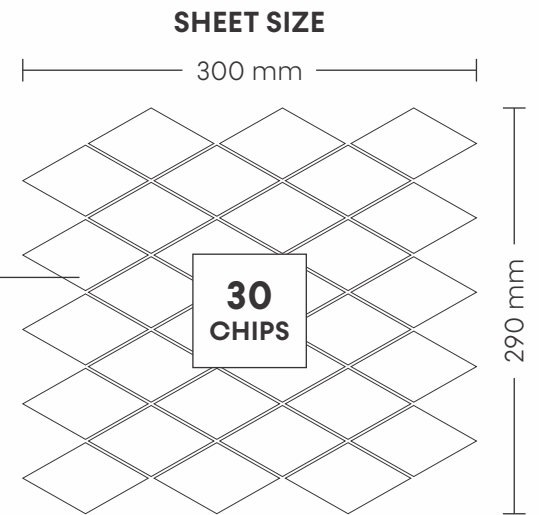

45002 RANDOM TRAVERTINE

PATTERN - DIAMONDS