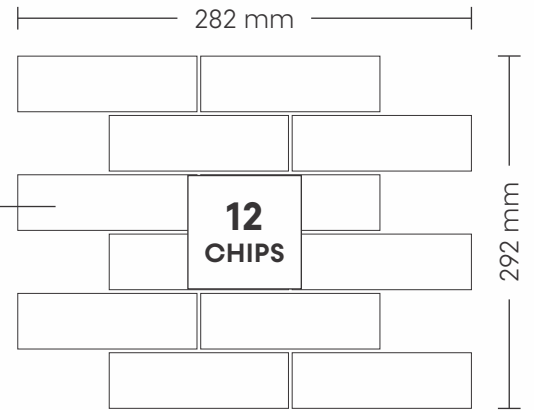

PATTERN - HEXAGON (1)

SURFACE GLOSSY

2003 GREY TRAVERTINE

PATTERN - RECTANGLE (1)

CHIP SIZE
45x145mm

SHEET SIZE

SURFACE GLOSSY

2012 STATUARIO

PATTERN - RECTANGLE (1)

CHIP SIZE
45x145mm

SHEET SIZE

SURFACE GLOSSY

3006 STATUARIO

PATTERN - RECTANGLE (2)

SURFACE GLOSSY

4001 STATUARIO