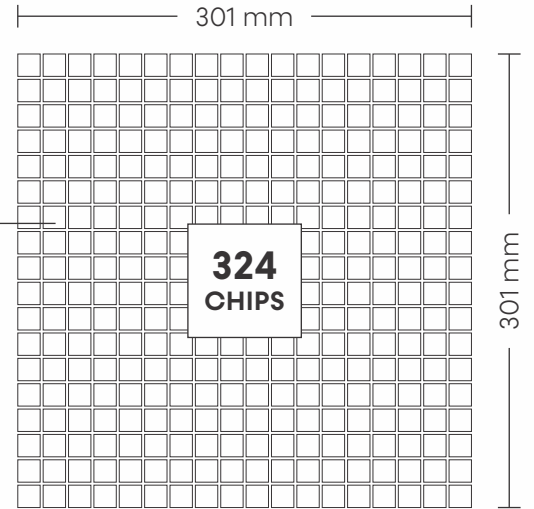

PATTERN - HEXAGON (2)

SURFACE GLOSSY

CHIP SIZE
32x36.9mm

SHEET SIZE

55004 YELLOW TRAVEERTINE

PATTERN - HEXAGON (2)

CHIP SIZE
32x36.9mm

SHEET SIZE

SURFACE GLOSSY

56002 CREMA

PATTERN - TRUMBLED PUZZLE

SURFACE GLOSSY

CHIP SIZE
15x15mm

SHEET SIZE

56004 MIX ITALIAN

PATTERN - TRUMBLED PUZZLE

SURFACE GLOSSY

CHIP SIZE
15x15mm

SHEET SIZE

57001 CREMA

PATTERN - CHEVRON (2)

SURFACE GLOSSY

CHIP SIZE
45x180mm

SHEET SIZE