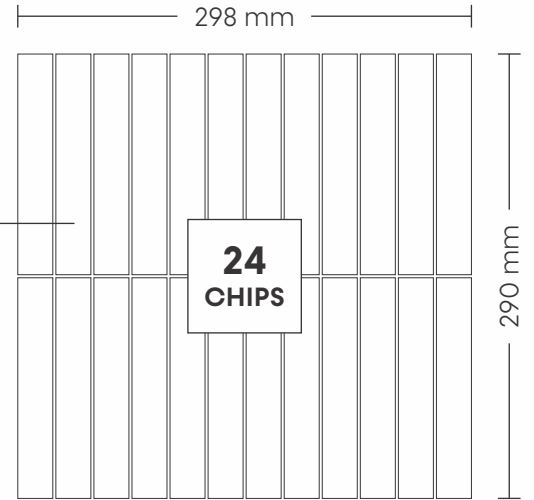

CHIP SIZE
12x96mm

SHEET SIZE

24003 STATUARIO

PATTERN - STRIPS (1)

SURFACE GLOSSY

CHIP SIZE
23x145mm

SHEET SIZE

24004 CREMA

PATTERN - STRIPS (1)

SURFACE GLOSSY

25002 STATUARIO

PATTERN - SQUARE & RECTANGLE (2)

SURFACE GLOSSY

CHIP SIZE
23x23mm,
23x48mm,
48x48mm,
48x98mm

SHEET SIZE

26002 STATUARIO