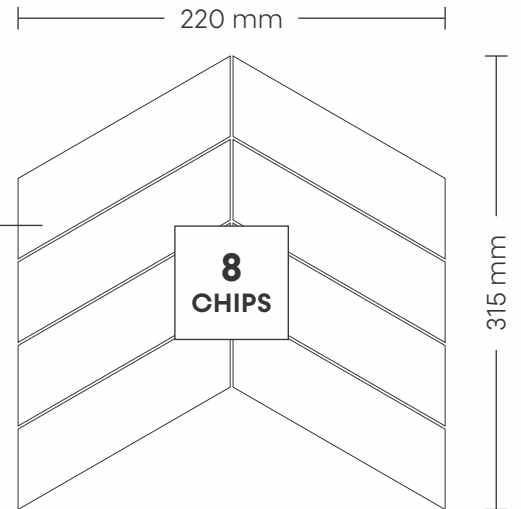

PATTERN - HEXAGON (2)

SURFACE GLOSSY

CHIP SIZE
32x36.9mm

SHEET SIZE

55004 YELLOW TRAVEERTINE

PATTERN - HEXAGON (2)

CHIP SIZE
32x36.9mm

SHEET SIZE

SURFACE GLOSSY

CHIP SIZE
15x15mm

SHEET SIZE

57001 CREMA

PATTERN - CHEVRON (2)

SURFACE GLOSSY

CHIP SIZE
45x180mm

SHEET SIZE