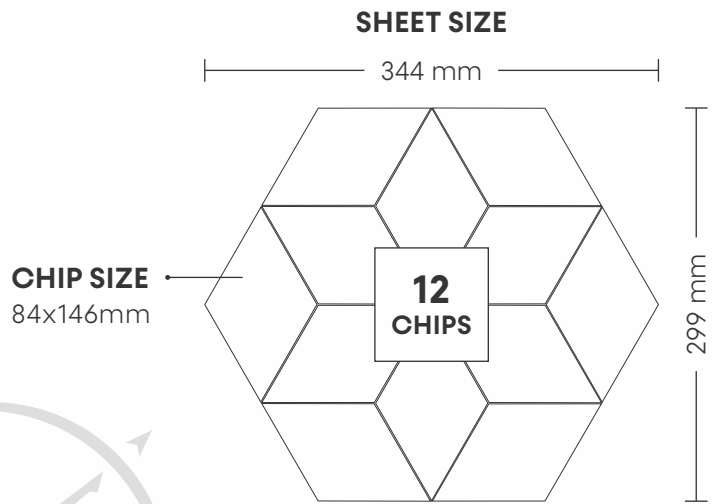

35012 STATUARIO & BLACK

PATTERN - SQUARE CUBE (2)