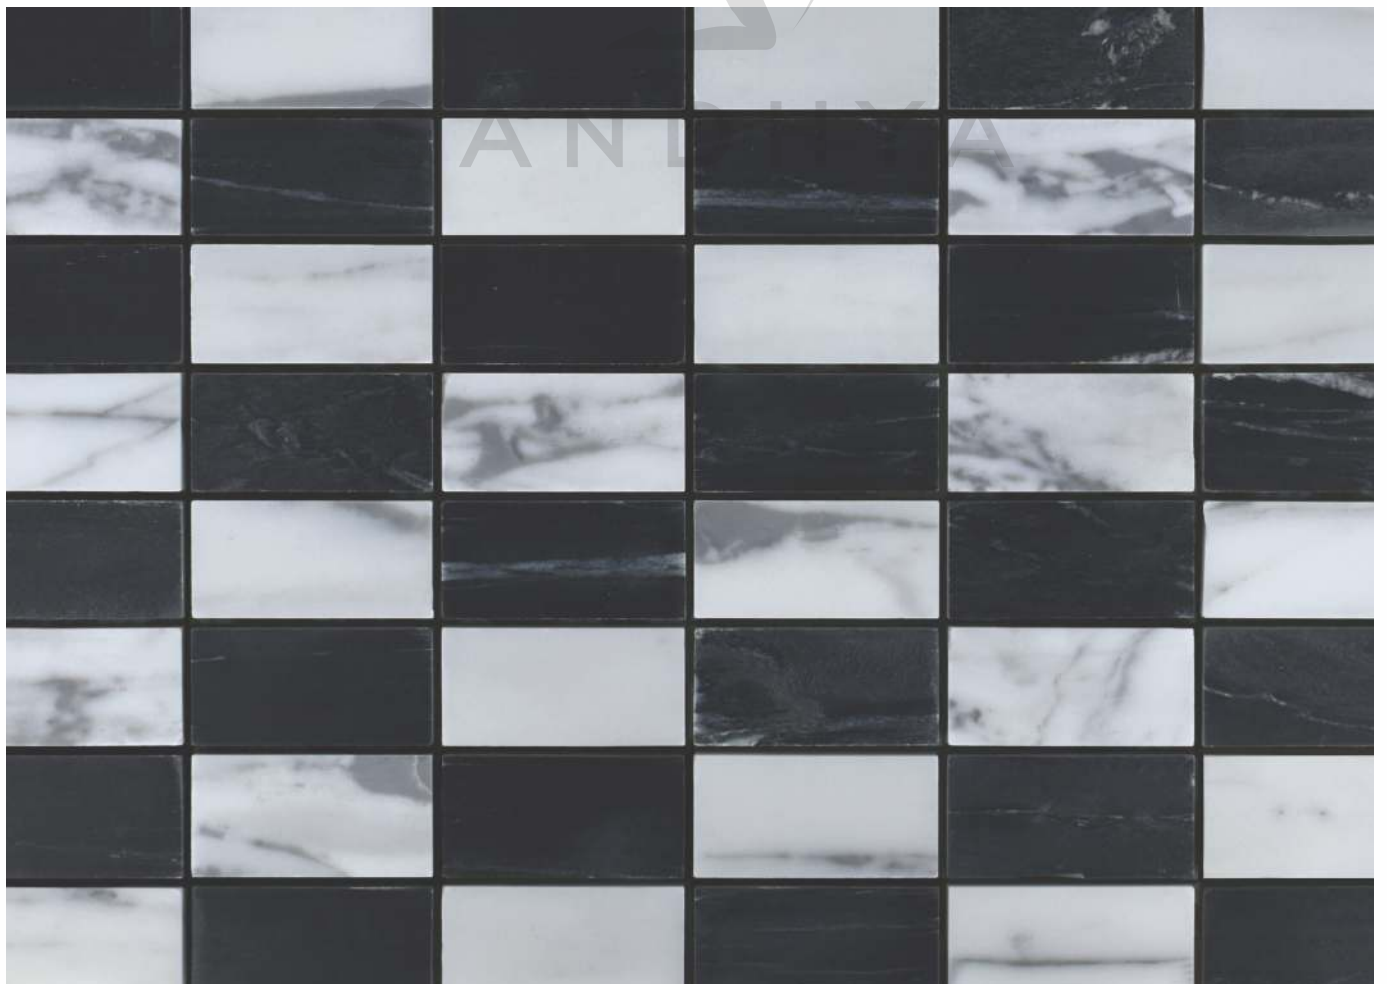

CHIP SIZE
23x48mm

SHEET SIZE

4012 STATUARIO & BLACK

PATTERN - STAKE BONE (1)

SURFACE GLOSSY

CHIP SIZE
23x48mm

SHEET SIZE

5003 MIX ITALIAN CREMA