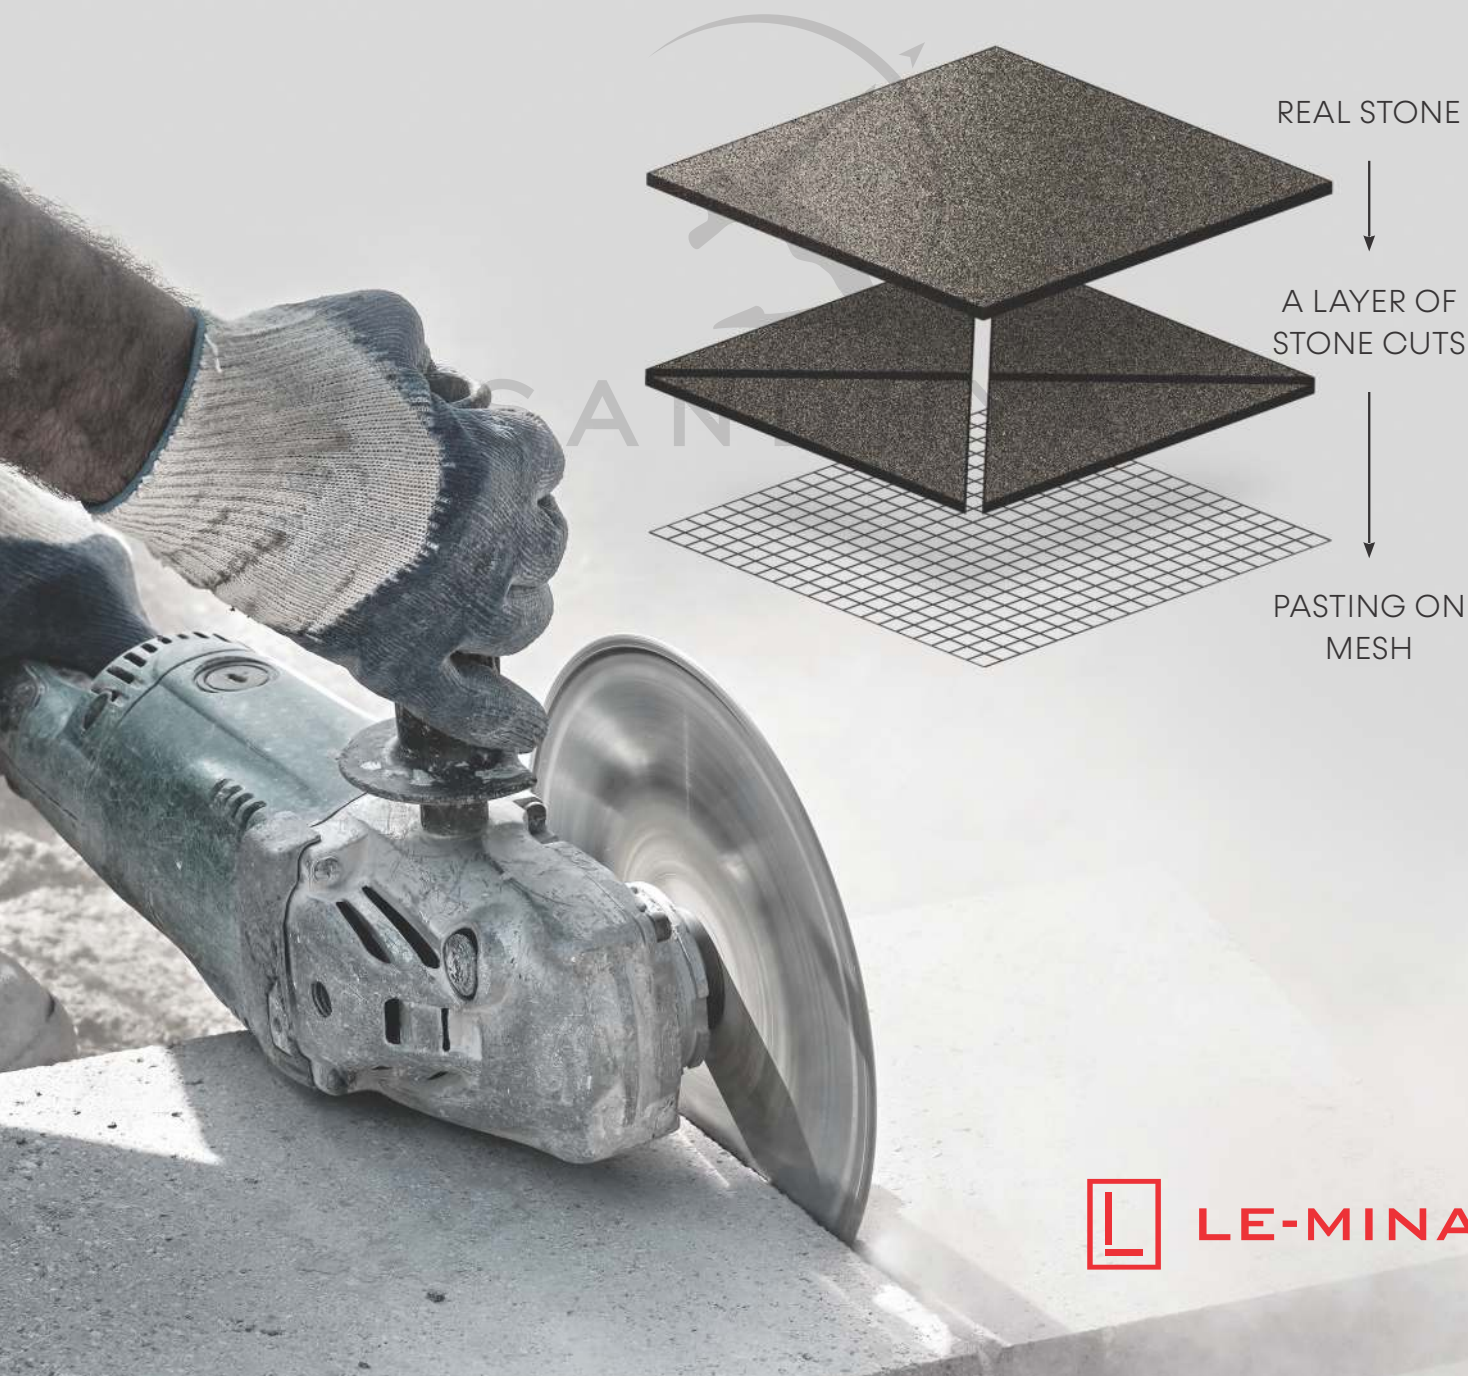

DISCOVER THE DISTINGUISHED FEATURES OF ATTRIBUTE-RICH MOSAIC SURFACES CAPABLE OF TRANSFORMATION

The stone series mosaic surfaces from Lemina is a feature-rich collection of contemporary surfaces in distinguished patterns and style and comes with a variety of features, which makes them ideal for various spaces.