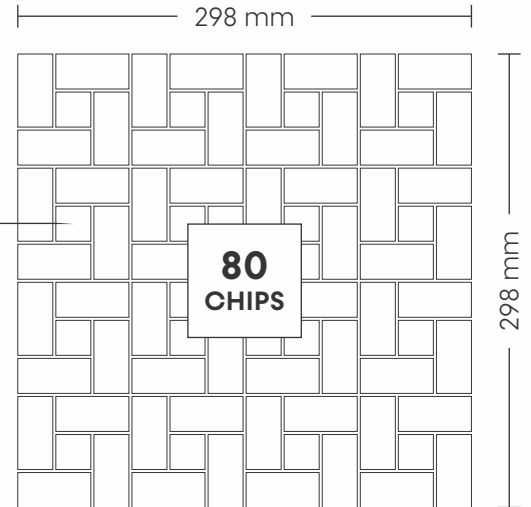

38004 RANDOM TRAVERTINE

PATTERN - PINWHEEL

SHEET SIZE

CHIP SIZE
23x23mm,
23x48mm

SURFACE GLOSSY