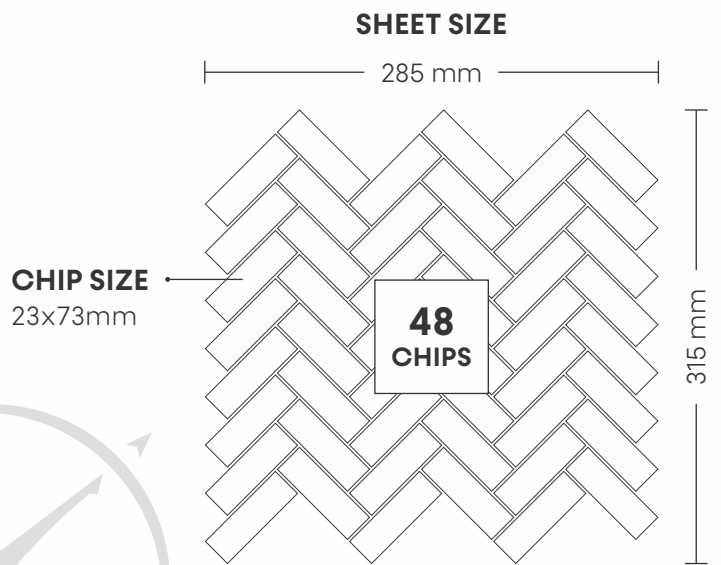

11001 MIX ITALIAN CREMA

PATTERN - HERRING BONE (1)

SURFACE GLOSSY