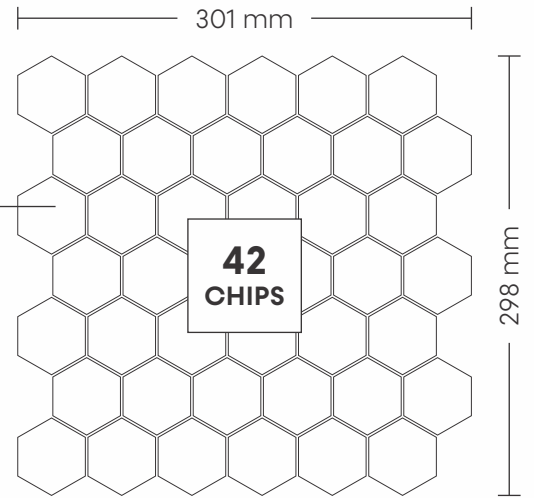

Resistant to fire and high-temperature changes effortlessly

EASY TO MAINTAIN

Require very little general maintenance and can be cleaned easily.

1009 RANDOM TRAVERTINE

PATTERN - HEXAGON (1)

SURFACE GLOSSY

CHIP SIZE
48x55.4mm

SHEET SIZE

1012 STATUARIO

PATTERN - HEXAGON (1)

SURFACE GLOSSY

1014 MIX CREMA

PATTERN - HEXAGON (1)

SURFACE GLOSSY

1015 GREY TRAVERTINE