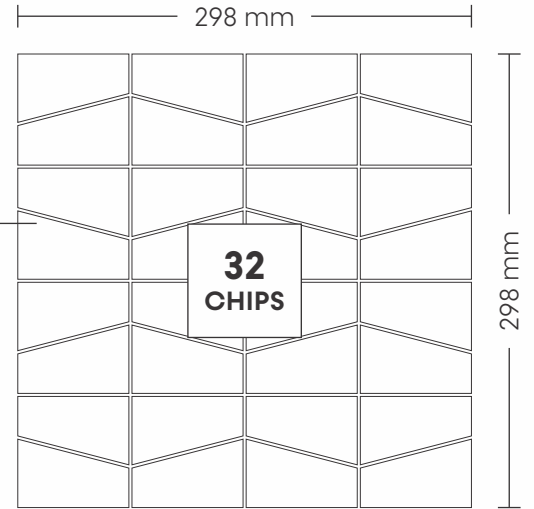

CHIP SIZE

23x48mm,
23x98mm,
23x148mm,
23x198mm

SHEET SIZE

28002 MIX CREMA

PATTERN - RANDOM STRIPS (2)

SURFACE GLOSSY

CHIP SIZE

30x60mm,
30x150mm,
30x212mm

SHEET SIZE

29004 STATUARIO

PATTERN - MOSAIC (1)

SURFACE GLOSSY

CHIP SIZE
73.5x2.5mm

SHEET SIZE

29005 MIX CREMA

PATTERN - MOSAIC (1)

SURFACE GLOSSY

CHIP SIZE
73.5x2.5mm

SHEET SIZE

29012 STATUARIO & BLACK

PATTERN - MOSAIC (1)

SHEET SIZE

CHIP SIZE
73.5x2.5mm

SURFACE GLOSSY

30002 STATUARIO

PATTERN - LONG HERRING BONE

**LIST MA
NATHI**

SHEET SIZE

250 mm

CHIP SIZE
23x150mm

**21
CHIPS**

335 mm