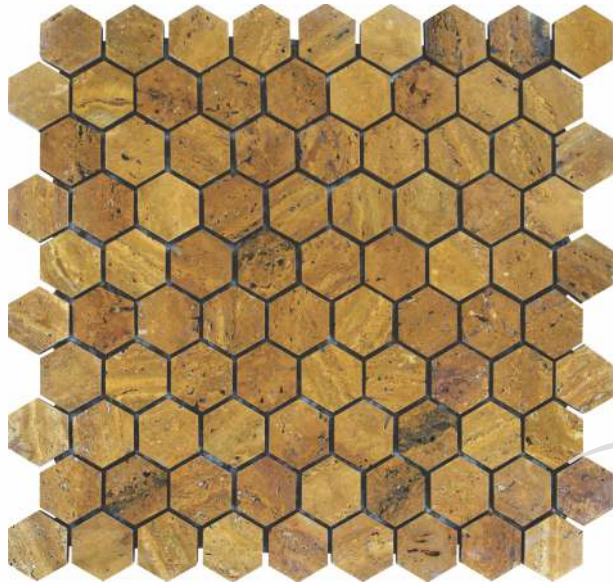

PATTERN - HEXAGON (2)

SURFACE GLOSSY

CHIP SIZE
32x36.9mm

SHEET SIZE

55004 YELLOW TRAVEERTINE

PATTERN - HEXAGON (2)

CHIP SIZE
32x36.9mm

SHEET SIZE