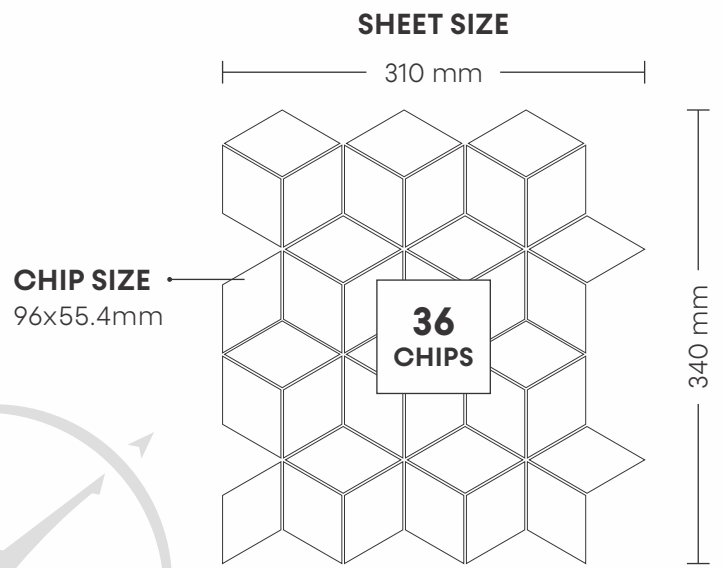

SHEET SIZE

6001 MIX ITALIAN CREMA

PATTERN - SQUARE CUBE (1)

SURFACE GLOSSY

6002 RANDOM TRAVERTINE

PATTERN - SQUARE CUBE (1)

SURFACE GLOSSY

CHIP SIZE
96x55.4mm

SHEET SIZE

310 mm

340 mm

6003 GREY TRAVERTINE

PATTERN - SQUARE CUBE (1)

SURFACE GLOSSY

6004 CREAM TRAVERTINE

PATTERN - SQUARE CUBE (1)

SURFACE GLOSSY

7002 STATUARIO

PATTERN - LATTICE (1)

SURFACE GLOSSY

CHIP SIZE
48x48mm,
48x15mm,
15x15mm

SHEET SIZE

8001 MIX ITALIAN CREMA

PATTERN - LATTICE (2)

SURFACE GLOSSY

CHIP SIZE
50x50mm,
50x25mm,
25x25mm

SHEET SIZE

8002 STATUARIO

PATTERN - LATTICE (2)

SHEET SIZE

CHIP SIZE

50x50mm,
50x25mm,
25x25mm