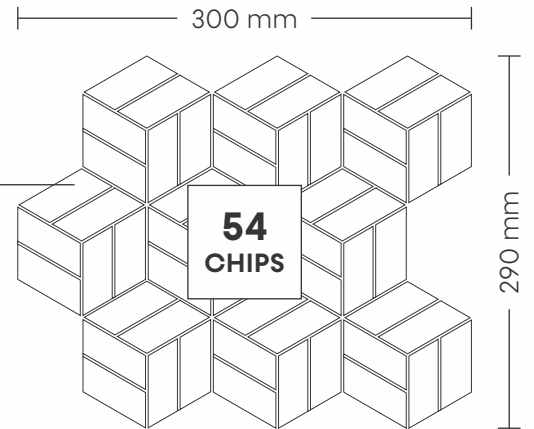

SURFACE GLOSSY

59003 RANDOM TRAVERTINE

PATTERN - CART WHEEL

CHIP SIZE
23x55mm

SHEET SIZE

SURFACE GLOSSY

62009 CREMA MIX

PATTERN - SQUARE (2)