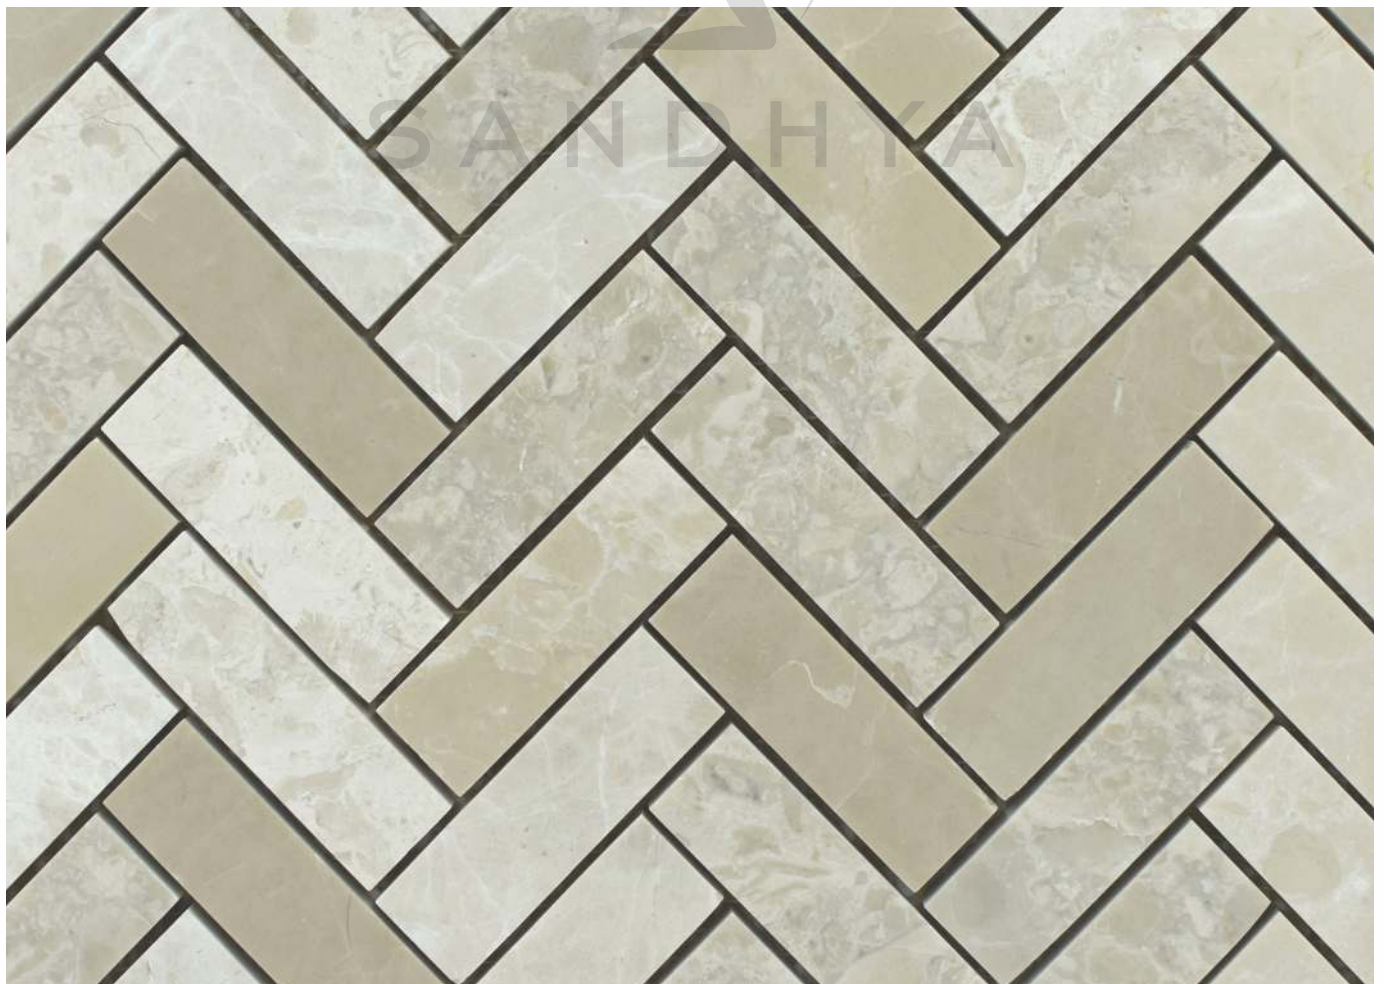

11001 MIX ITALIAN CREMA

PATTERN - HERRING BONE (1)

SURFACE GLOSSY