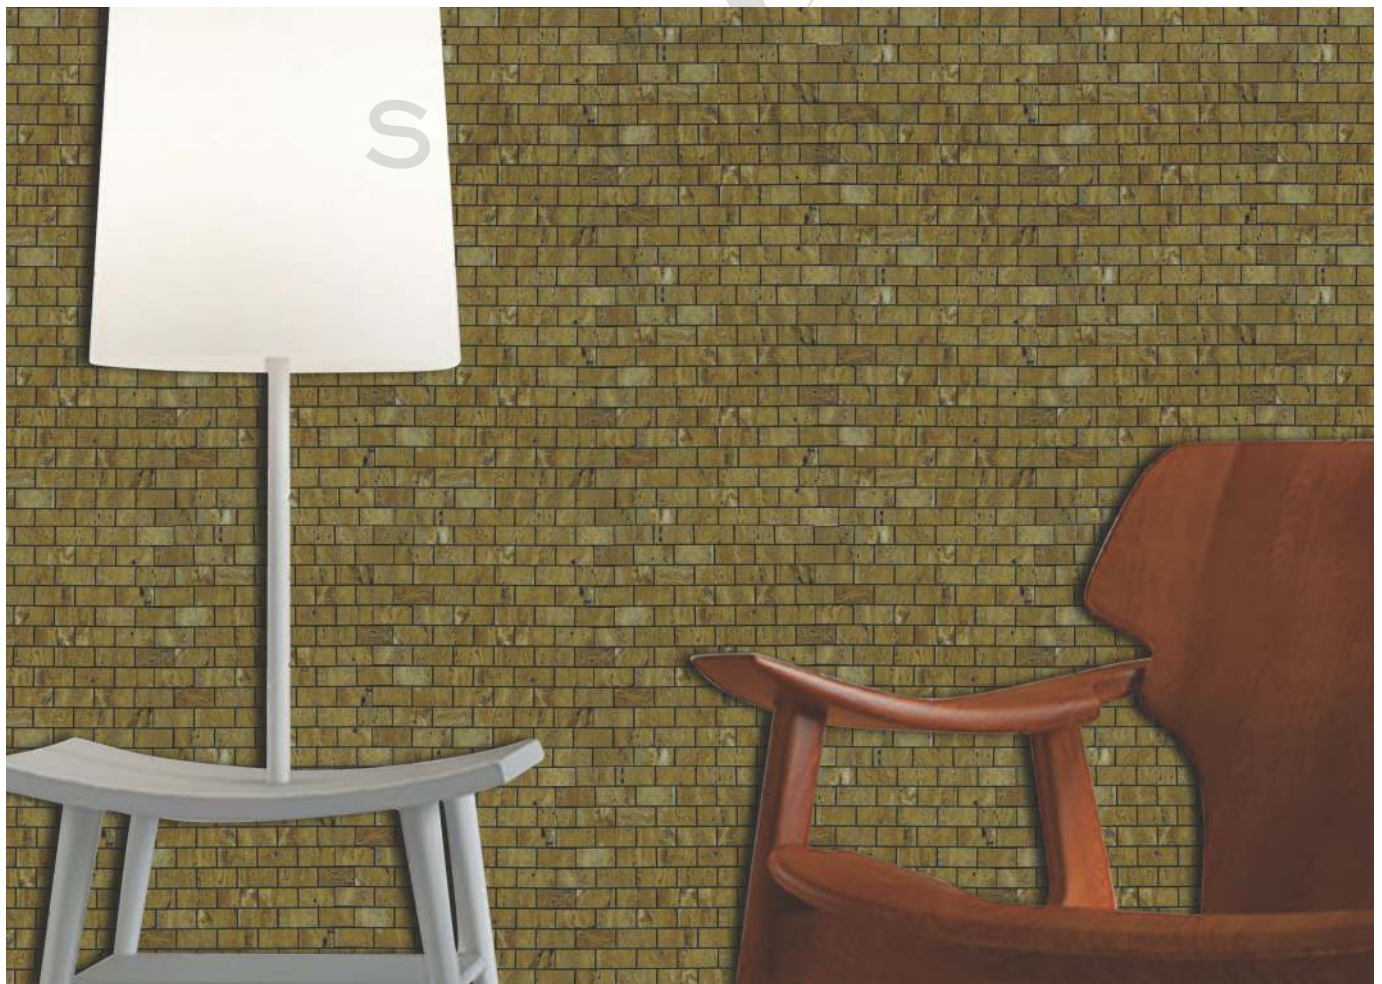

SURFACE GLOSSY

CHIP SIZE
23x48mm

SHEET SIZE