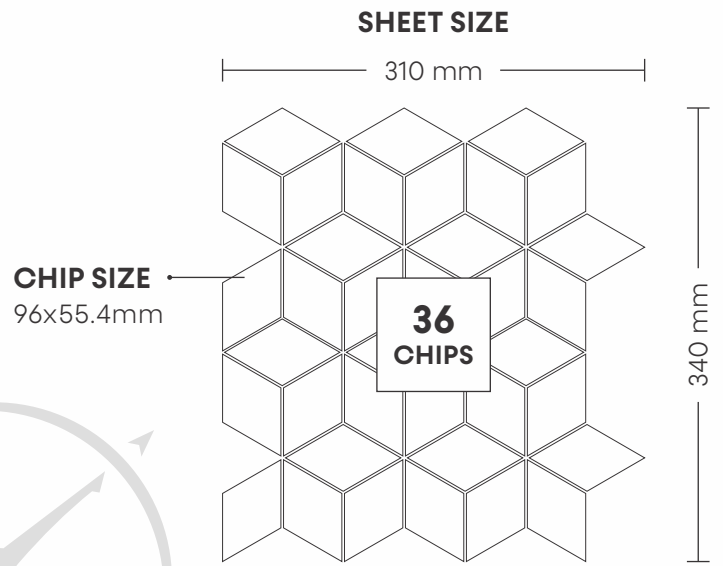

SHEET SIZE

6001 MIX ITALIAN CREMA

PATTERN - SQUARE CUBE (1)

SURFACE GLOSSY

6002 RANDOM TRAVERTINE

PATTERN - SQUARE CUBE (1)

SURFACE GLOSSY

CHIP SIZE
96x55.4mm

SHEET SIZE

310 mm

340 mm

6003 GREY TRAVERTINE

PATTERN - SQUARE CUBE (1)

SURFACE GLOSSY

6004 CREAM TRAVERTINE

PATTERN - SQUARE CUBE (1)

SURFACE GLOSSY

7002 STATUARIO

PATTERN - LATTICE (1)

SURFACE GLOSSY

CHIP SIZE
48x48mm,
48x15mm,
15x15mm

SHEET SIZE

8001 MIX ITALIAN CREMA

PATTERN - LATTICE (2)

SURFACE GLOSSY

CHIP SIZE
50x50mm,
50x25mm,
25x25mm

SHEET SIZE

8002 STATUARIO

PATTERN - LATTICE (2)

SHEET SIZE

CHIP SIZE

50x50mm,
50x25mm,
25x25mm