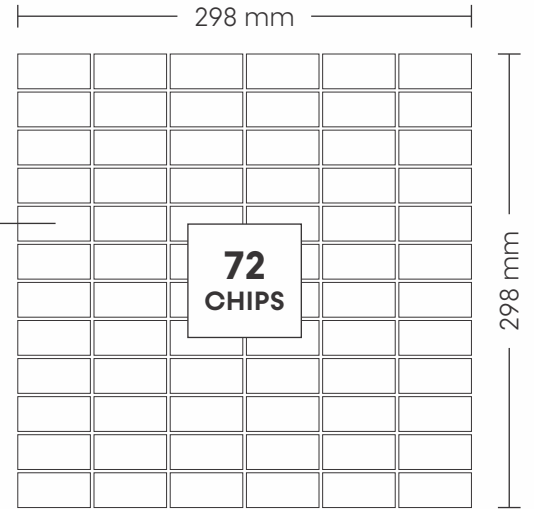

PATTERN - RECTANGLE (1)

CHIP SIZE
45x145mm

SHEET SIZE

SURFACE GLOSSY

3006 STATUARIO

PATTERN - RECTANGLE (2)

SURFACE GLOSSY

4001 STATUARIO

PATTERN - STAKE BONE (1)

SURFACE GLOSSY

CHIP SIZE
23x48mm

SHEET SIZE

SANDHYA

4002 MIX ITALIAN CREMA

PATTERN - STAKE BONE (1)

SURFACE GLOSSY

CHIP SIZE
23x48mm

SHEET SIZE

4012 STATUARIO & BLACK

PATTERN - STAKE BONE (1)

SURFACE GLOSSY

CHIP SIZE
23x48mm

SHEET SIZE

5003 MIX ITALIAN CREMA