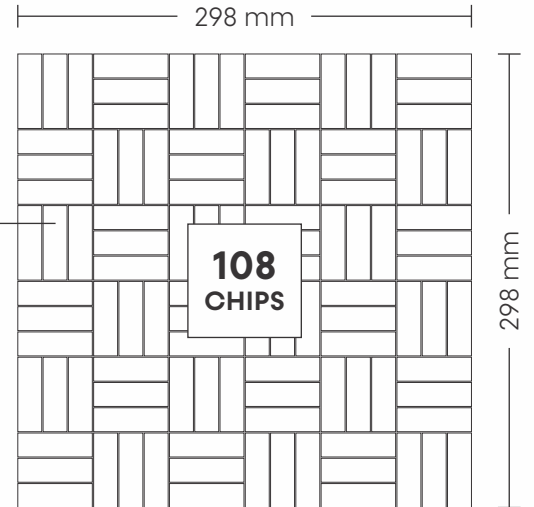

PATTERN - LONG WEAVES (2)

SURFACE GLOSSY

CHIP SIZE
45x145mm

SHEET SIZE

47012 STATUARIO & BLACK

PATTERN - LONG WEAVES (2)

SURFACE GLOSSY

CHIP SIZE
45x145mm

SHEET SIZE

49001 RANDOM TRAVERTINE

PATTERN - WEAVES (3)

SURFACE GLOSSY

CHIP SIZE
15x48mm

SHEET SIZE

50001 STATUARIO

PATTERN - FLORAL