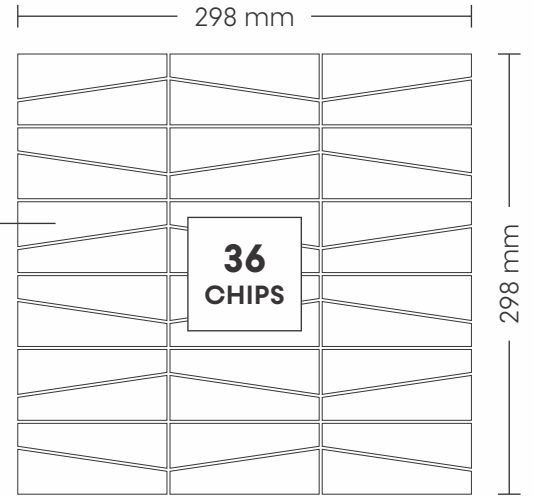

SURFACE GLOSSY

CHIP SIZE
98x1.5mm

SHEET SIZE