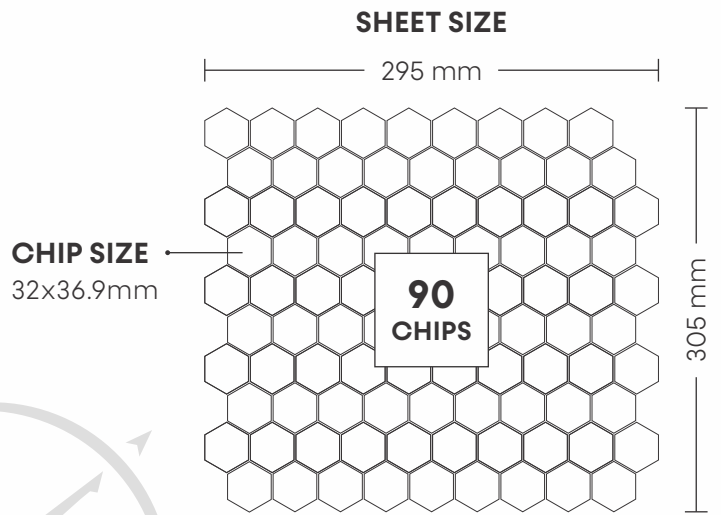

PATTERN - MOSAIC (2)

SURFACE GLOSSY

CHIP SIZE
98x1.5mm

SHEET SIZE

54003 MIX ITALIAN CREMA

PATTERN - AREBESQUE

SURFACE GLOSSY

55001 STATUARIO

PATTERN - HEXAGON (2)

SURFACE GLOSSY

55002 CREMA

PATTERN - HEXAGON (2)

SURFACE GLOSSY

CHIP SIZE
32x36.9mm

SHEET SIZE

55003 STATUARIO & GREY

PATTERN - HEXAGON (2)

SURFACE GLOSSY

CHIP SIZE
32x36.9mm

SHEET SIZE

55004 YELLOW TRAVEERTINE

PATTERN - HEXAGON (2)

CHIP SIZE
32x36.9mm

SHEET SIZE