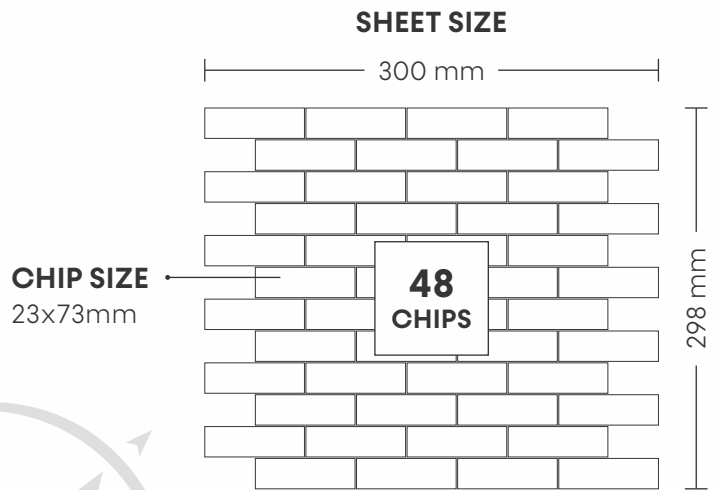

58001 MIX CREMA

PATTERN - BRICK BONE (4)