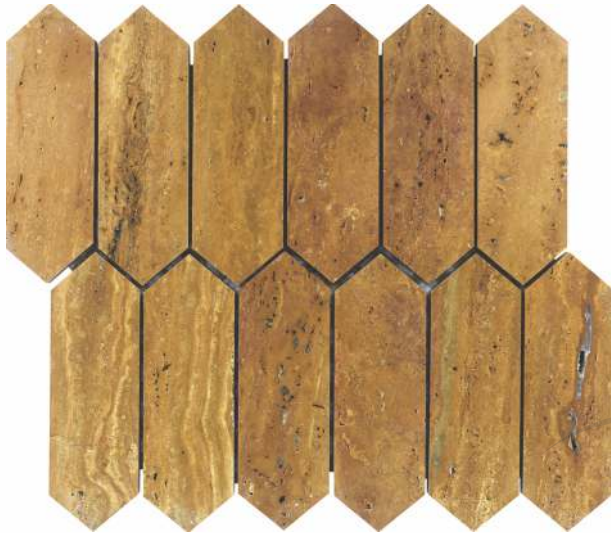

PATTERN - PICKET

CHIP SIZE
48x148mm

SHEET SIZE

SURFACE GLOSSY

31009 YELLOW TRAVERTINE

PATTERN - PICKET

CHIP SIZE
48x148mm

SHEET SIZE