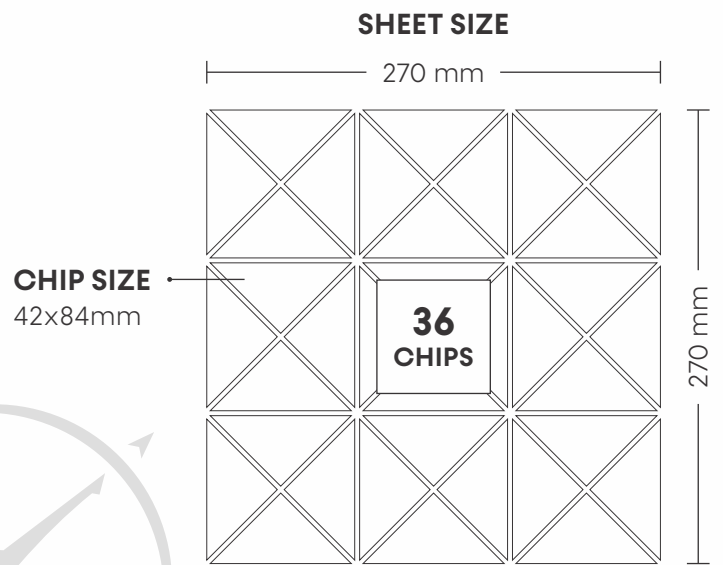

SHEET SIZE

49001 RANDOM TRAVERTINE

PATTERN - WEAVES (3)

SURFACE GLOSSY

CHIP SIZE
15x48mm

SHEET SIZE

50001 STATUARIO

PATTERN - FLORAL

SHEET SIZE

260 mm

CHIP SIZE
17x42mm

280 mm

SURFACE GLOSSY

51003 CREMA

PATTERN - TRIANGLE (2)

SURFACE GLOSSY