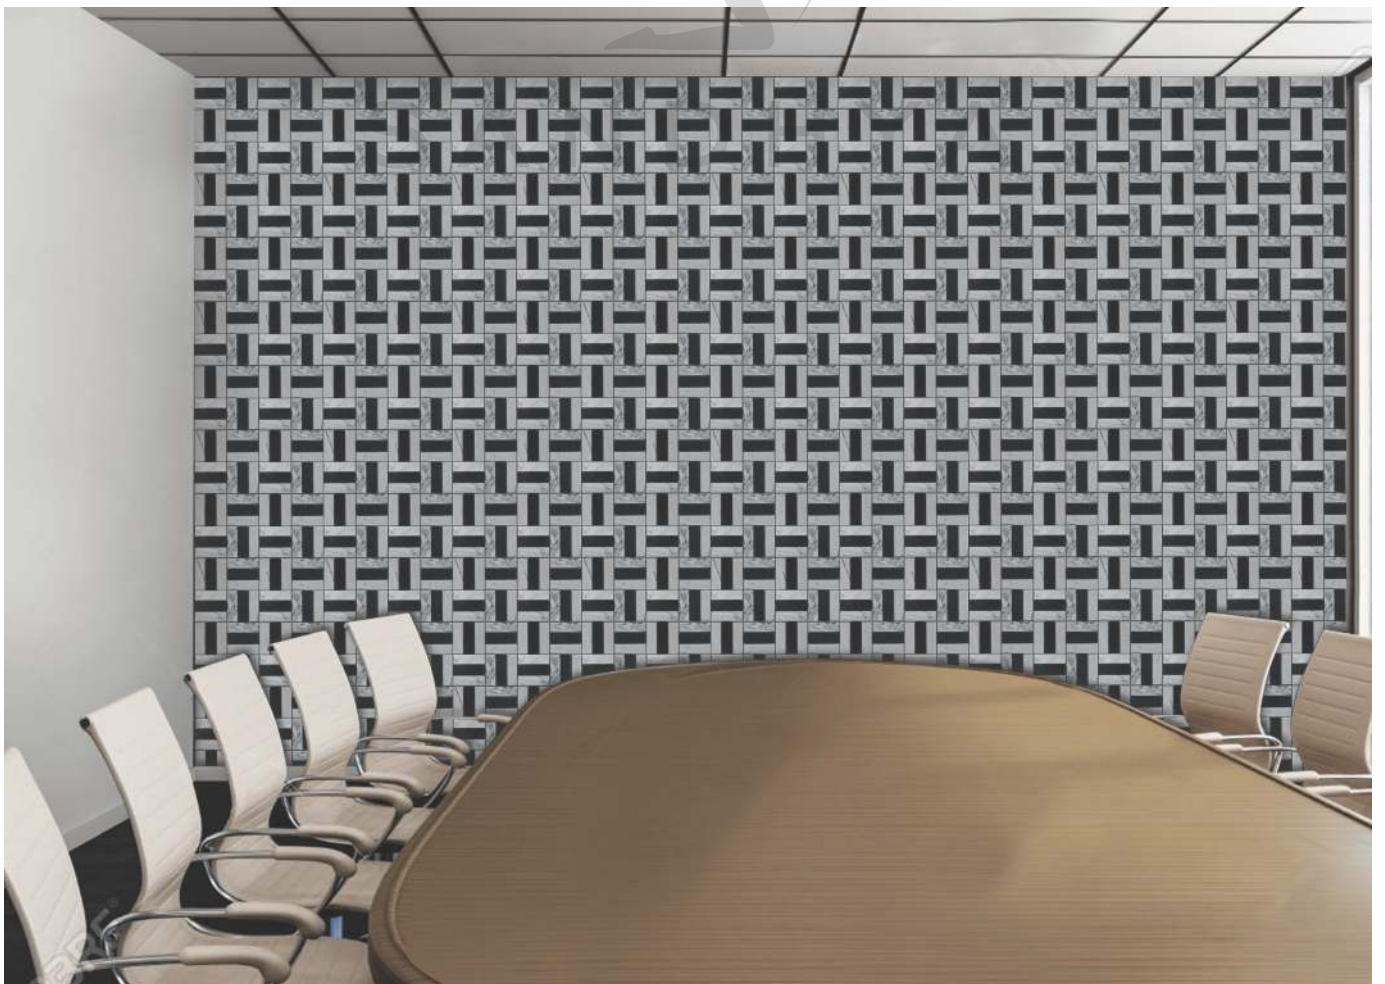

SURFACE GLOSSY

CHIP SIZE
45x145mm

SHEET SIZE