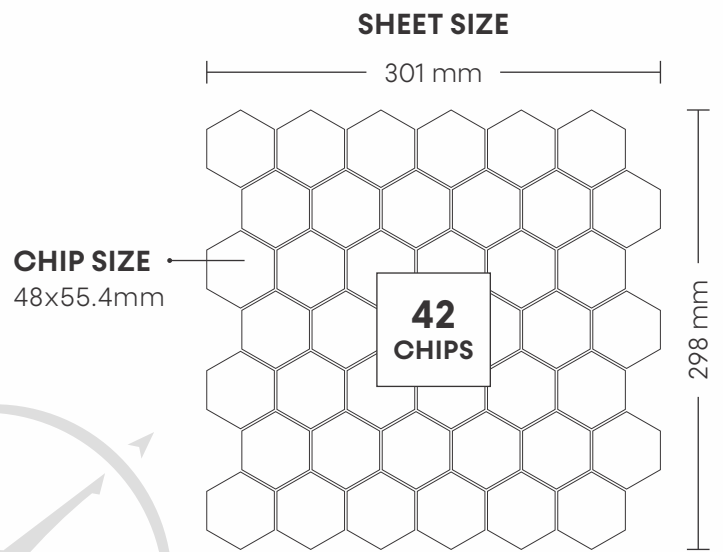

Resistant to fire and high-temperature changes effortlessly

EASY TO MAINTAIN

Require very little general maintenance and can be cleaned easily.

1009 RANDOM TRAVERTINE

PATTERN - HEXAGON (1)

SURFACE GLOSSY

CHIP SIZE
48x55.4mm

SHEET SIZE

1012 STATUARIO

PATTERN - HEXAGON (1)

SURFACE GLOSSY

1014 MIX CREMA

PATTERN - HEXAGON (1)

SURFACE GLOSSY

1015 GREY TRAVERTINE