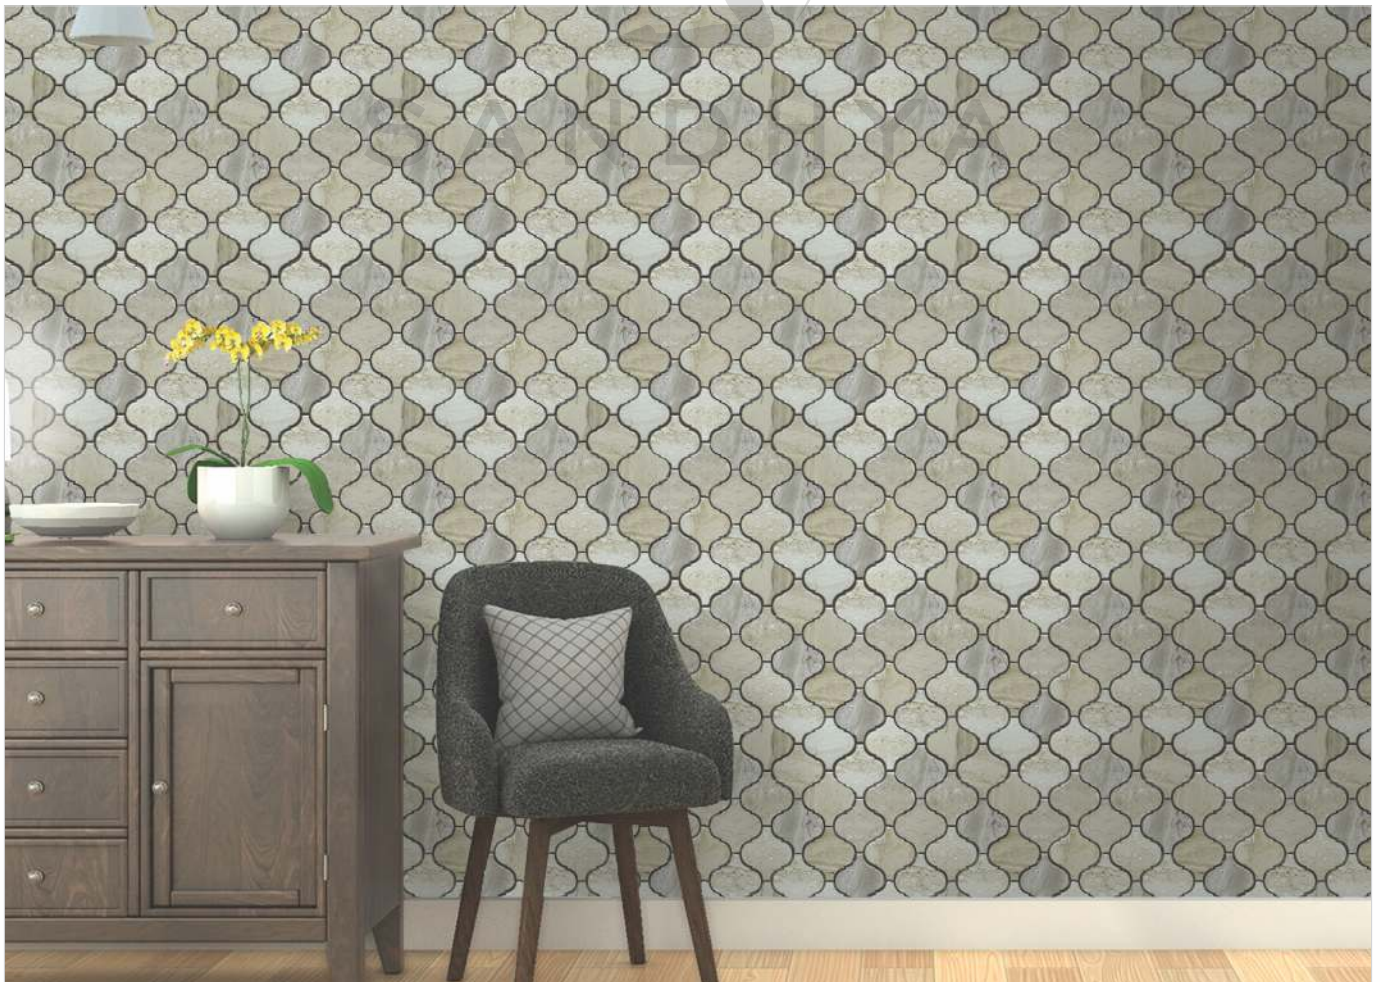

PATTERN - MOSAIC (2)

SURFACE GLOSSY

CHIP SIZE
98x1.5mm

SHEET SIZE

54003 MIX ITALIAN CREMA

PATTERN - AREBESQUE

SURFACE GLOSSY

55001 STATUARIO