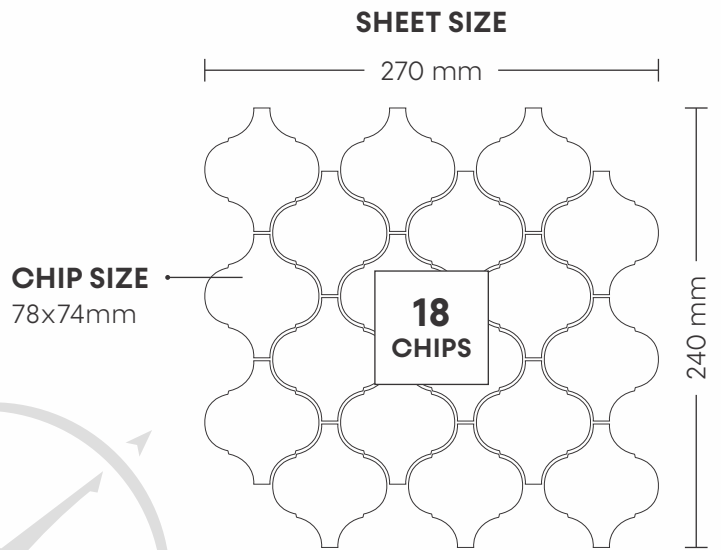

PATTERN - MOSAIC (2)

SURFACE GLOSSY

CHIP SIZE
98x1.5mm

SHEET SIZE

54003 MIX ITALIAN CREMA

PATTERN - AREBESQUE

SURFACE GLOSSY

55001 STATUARIO

PATTERN - HEXAGON (2)

SURFACE GLOSSY

55002 CREMA

PATTERN - HEXAGON (2)

SURFACE GLOSSY

CHIP SIZE
32x36.9mm

SHEET SIZE

55003 STATUARIO & GREY

PATTERN - HEXAGON (2)

SURFACE GLOSSY

CHIP SIZE
32x36.9mm

SHEET SIZE

55004 YELLOW TRAVEERTINE

PATTERN - HEXAGON (2)

CHIP SIZE
32x36.9mm

SHEET SIZE