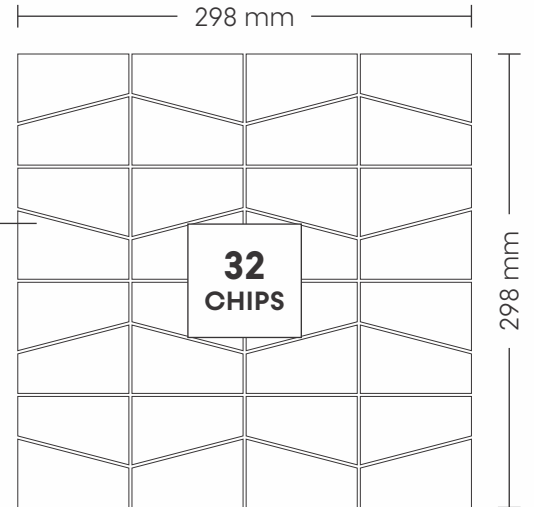

CHIP SIZE

23x48mm,
23x98mm,
23x148mm,
23x198mm

SHEET SIZE

28002 MIX CREMA

PATTERN - RANDOM STRIPS (2)

SURFACE GLOSSY

CHIP SIZE

30x60mm,
30x150mm,
30x212mm

SHEET SIZE

29004 STATUARIO

PATTERN - MOSAIC (1)

SURFACE GLOSSY

CHIP SIZE
73.5x2.5mm

SHEET SIZE

29005 MIX CREMA

PATTERN - MOSAIC (1)

SURFACE GLOSSY

CHIP SIZE
73.5x2.5mm

SHEET SIZE

29012 STATUARIO & BLACK

PATTERN - MOSAIC (1)

SHEET SIZE

CHIP SIZE
73.5x2.5mm

SURFACE GLOSSY