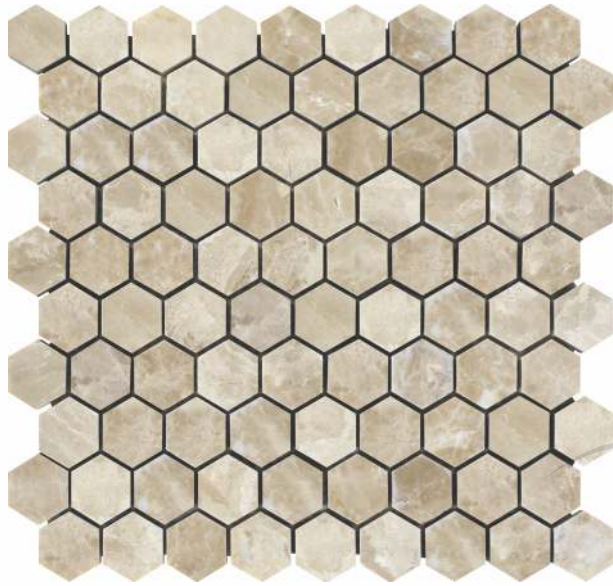

PATTERN - HEXAGON (2)

SURFACE GLOSSY

55002 CREMA

PATTERN - HEXAGON (2)

SURFACE GLOSSY

CHIP SIZE
32x36.9mm

SHEET SIZE

55003 STATUARIO & GREY