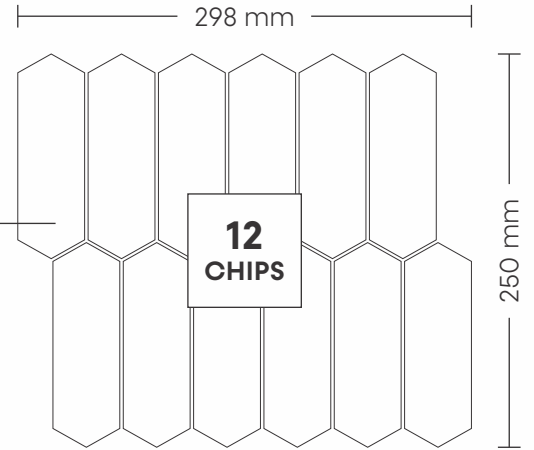

CHIP SIZE
23x150mm

SHEET SIZE

250 mm

335 mm

21
CHIPS

31005 STATUARIO

PATTERN - PICKET

CHIP SIZE
48x148mm

SHEET SIZE

SURFACE GLOSSY

31006 CREMA

PATTERN - PICKET

CHIP SIZE
48x148mm

SHEET SIZE

SURFACE GLOSSY

31007 STATUARIO & GREY

PATTERN - PICKET

CHIP SIZE
48x148mm

SHEET SIZE

SURFACE GLOSSY

31009 YELLOW TRAVERTINE

PATTERN - PICKET

CHIP SIZE
48x148mm

SHEET SIZE