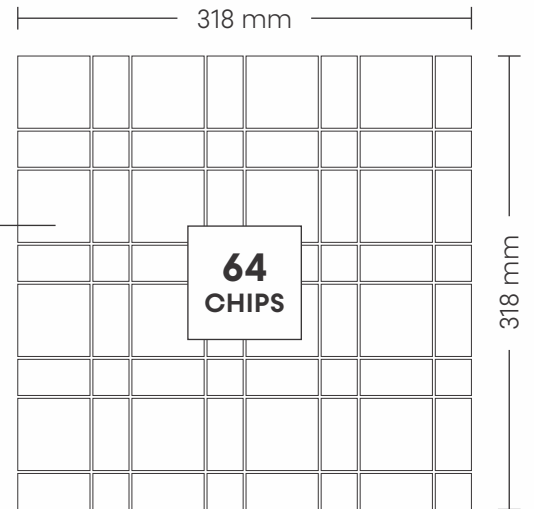

SURFACE GLOSSY

CHIP SIZE
50x50mm,
50x25mm,
25x25mm

SHEET SIZE

8002 STATUARIO

PATTERN - LATTICE (2)

SHEET SIZE

CHIP SIZE

50x50mm,
50x25mm,
25x25mm

SURFACE GLOSSY

8012 STATUARIO & BLACK

PATTERN - LATTICE (2)

SURFACE GLOSSY

CHIP SIZE

50x50mm,
50x25mm,
25x25mm

SHEET SIZE

10001 GREY TRAVERTINE

PATTERN - BASKET WEAVES (1)

SHEET SIZE

CHIP SIZE
45x51mm

SURFACE GLOSSY

10003 STATUARIO

PATTERN - BASKET WEAVES (1)

SURFACE GLOSSY

CHIP SIZE
45x51mm

SHEET SIZE

10004 CREMA

PATTERN - BASKET WEAVES (1)

SURFACE GLOSSY

CHIP SIZE
45x51mm

SHEET SIZE

11001 MIX ITALIAN CREMA

PATTERN - HERRING BONE (1)