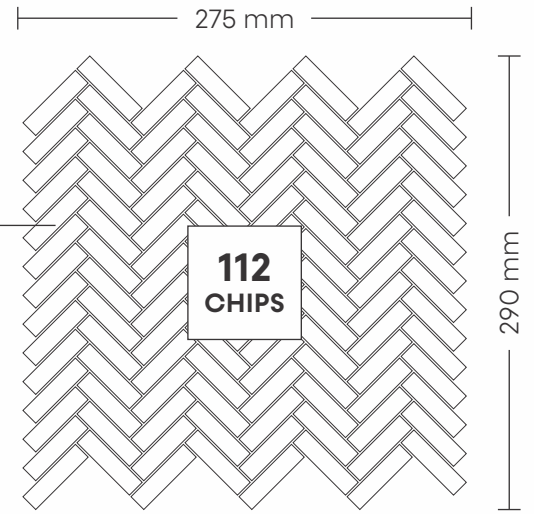

SURFACE GLOSSY

CHIP SIZE
23x73mm

SHEET SIZE

13003 STATUARIO

PATTERN - HERRING BONE (2)

SURFACE GLOSSY

CHIP SIZE
12x48mm

SHEET SIZE

15002 STATUARIO

PATTERN - OCTAGON

SHEET SIZE

CHIP SIZE
48x48mm,
15x15mm

SURFACE GLOSSY

17006 STATUARIO

PATTERN - CHEVRON (1)

SURFACE GLOSSY & MATT