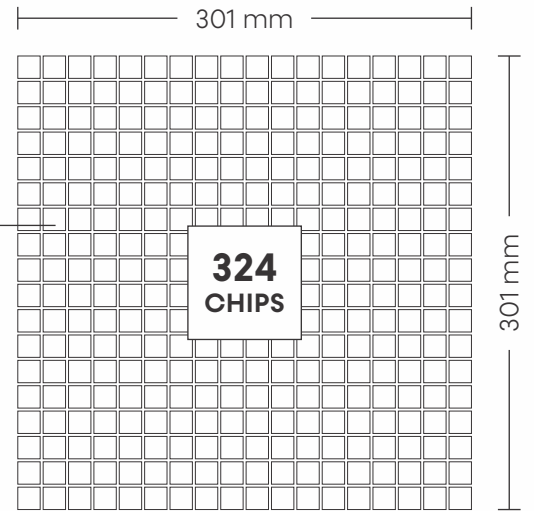

PATTERN - HEXAGON (2)

SURFACE GLOSSY

CHIP SIZE
32x36.9mm

SHEET SIZE

55004 YELLOW TRAVEERTINE

PATTERN - HEXAGON (2)

CHIP SIZE
32x36.9mm

SHEET SIZE

SURFACE GLOSSY

56002 CREMA

PATTERN - TRUMBLED PUZZLE

SURFACE GLOSSY

CHIP SIZE
15x15mm

SHEET SIZE

56004 MIX ITALIAN

PATTERN - TRUMBLED PUZZLE

SURFACE GLOSSY

CHIP SIZE
15x15mm

SHEET SIZE

57001 CREMA

PATTERN - CHEVRON (2)

SURFACE GLOSSY

CHIP SIZE
45x180mm

SHEET SIZE