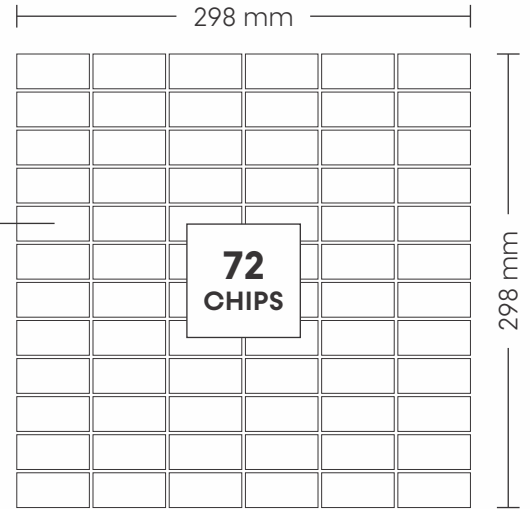

SURFACE GLOSSY

CHIP SIZE
23x48mm

SHEET SIZE