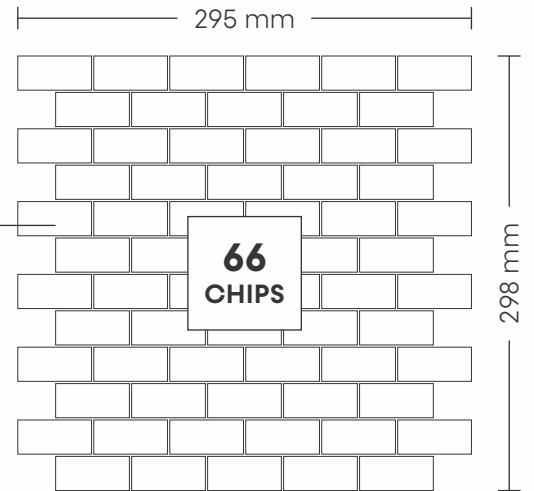

CHIP SIZE
23x48mm

SHEET SIZE

4012 STATUARIO & BLACK

PATTERN - STAKE BONE (1)

SURFACE GLOSSY

CHIP SIZE
23x48mm

SHEET SIZE

5003 MIX ITALIAN CREMA

PATTERN - BRICK BONE (1)

SURFACE GLOSSY

CHIP SIZE
23x48mm

SHEET SIZE

5005 YELLOW TRAVERTINE

PATTERN - BRICK BONE (1)

SURFACE GLOSSY

CHIP SIZE
23x48mm

SHEET SIZE

6001 MIX ITALIAN CREMA

PATTERN - SQUARE CUBE (1)

SURFACE GLOSSY

6002 RANDOM TRAVERTINE

PATTERN - SQUARE CUBE (1)

SURFACE GLOSSY

CHIP SIZE
96x55.4mm