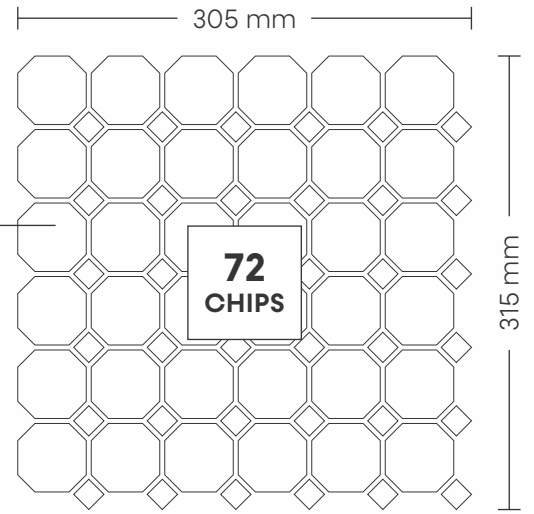

SHEET SIZE

10004 CREMA

PATTERN - BASKET WEAVES (1)

SURFACE GLOSSY

CHIP SIZE
45x51mm

SHEET SIZE

11001 MIX ITALIAN CREMA

PATTERN - HERRING BONE (1)

SURFACE GLOSSY

CHIP SIZE
23x73mm

SHEET SIZE

13003 STATUARIO

PATTERN - HERRING BONE (2)

SURFACE GLOSSY

CHIP SIZE
12x48mm

SHEET SIZE

15002 STATUARIO

PATTERN - OCTAGON

SHEET SIZE

CHIP SIZE
48x48mm,
15x15mm

SURFACE GLOSSY

17006 STATUARIO

PATTERN - CHEVRON (1)

SURFACE GLOSSY & MATT