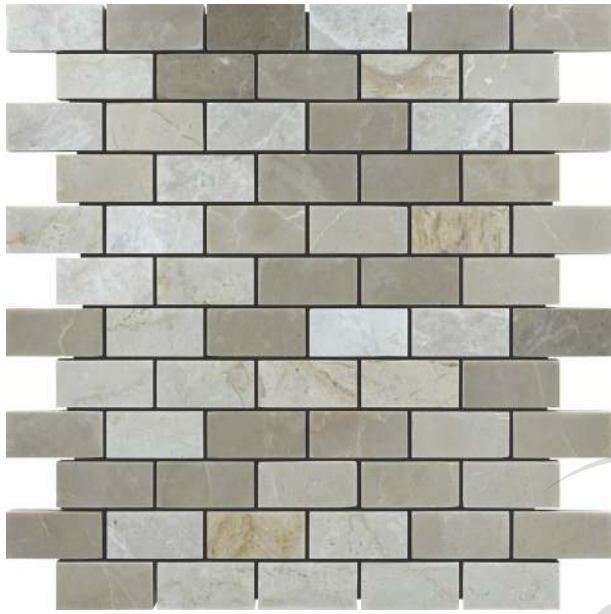

5003 MIX ITALIAN CREMA

PATTERN - BRICK BONE (1)