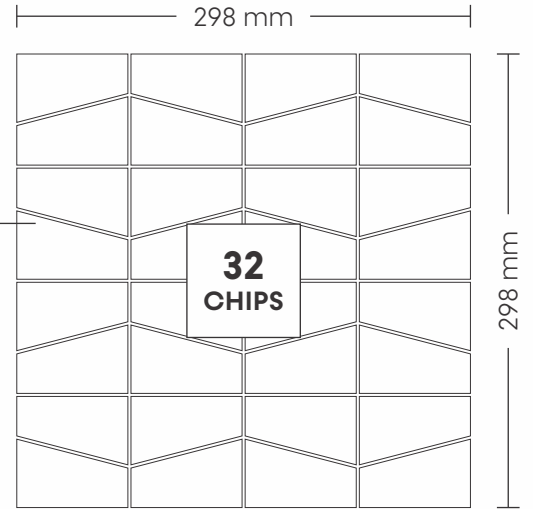

CHIP SIZE

23x48mm,
23x98mm,
23x148mm,
23x198mm

SHEET SIZE

28002 MIX CREMA

PATTERN - RANDOM STRIPS (2)

SURFACE GLOSSY

CHIP SIZE

30x60mm,
30x150mm,
30x212mm

SHEET SIZE

29004 STATUARIO

PATTERN - MOSAIC (1)

SURFACE GLOSSY

CHIP SIZE
73.5x2.5mm

SHEET SIZE

29005 MIX CREMA

PATTERN - MOSAIC (1)

SURFACE GLOSSY

CHIP SIZE
73.5x2.5mm

SHEET SIZE

29012 STATUARIO & BLACK

PATTERN - MOSAIC (1)

SHEET SIZE

CHIP SIZE
73.5x2.5mm

SURFACE GLOSSY