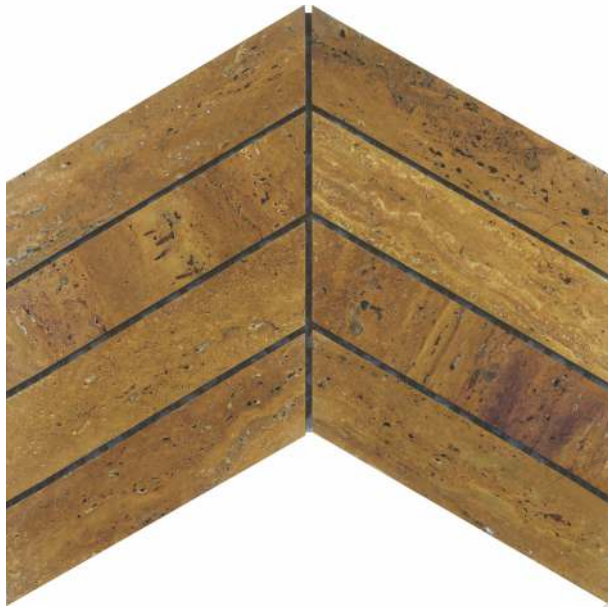

57003 YELLOW TRAVERTINE

PATTERN - CHEVRON (2)

SURFACE GLOSSY