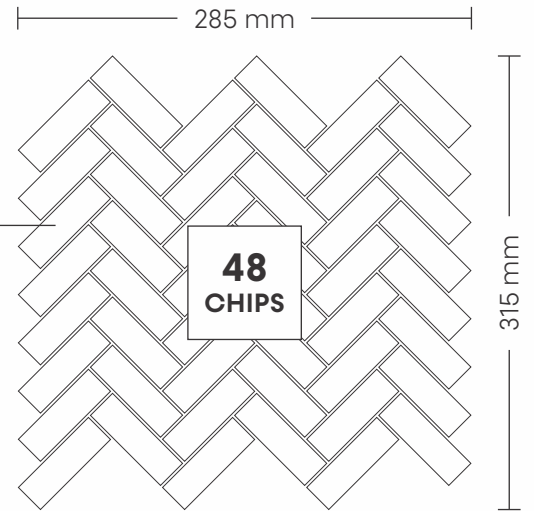

PATTERN - BASKET WEAVES (1)

SHEET SIZE

CHIP SIZE
45x51mm

SURFACE GLOSSY

10003 STATUARIO

PATTERN - BASKET WEAVES (1)

SURFACE GLOSSY

CHIP SIZE
45x51mm

SHEET SIZE

10004 CREMA

PATTERN - BASKET WEAVES (1)

SURFACE GLOSSY

CHIP SIZE
45x51mm

SHEET SIZE

11001 MIX ITALIAN CREMA

PATTERN - HERRING BONE (1)

SURFACE GLOSSY

11005 YELLOW TRAVERTINE

PATTERN - HERRING BONE (1)

SURFACE GLOSSY

CHIP SIZE
23x73mm

SHEET SIZE

11007 CREAM TRAVERTINE

PATTERN - HERRING BONE (1)

SURFACE GLOSSY

CHIP SIZE
23x73mm

SHEET SIZE

13003 STATUARIO

PATTERN - HERRING BONE (2)

SURFACE GLOSSY

CHIP SIZE
12x48mm

SHEET SIZE