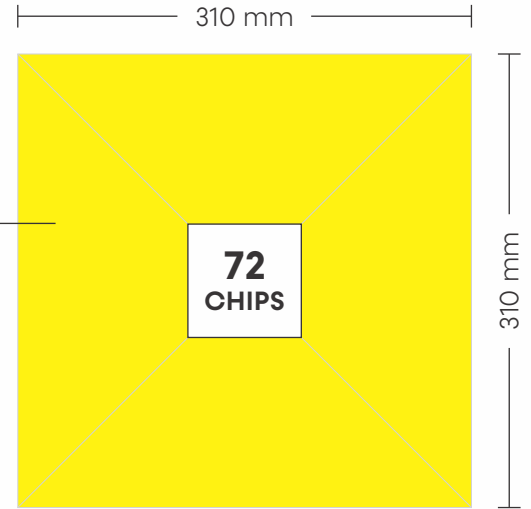

15002 STATUARIO

PATTERN - OCTAGON

SHEET SIZE

CHIP SIZE
48x48mm,
15x15mm

SURFACE GLOSSY

17006 STATUARIO

PATTERN - CHEVRON (1)

SURFACE GLOSSY & MATT

19012
STATUARIO & BLACK

PATTERN - SQUARE WITH DOT

SURFACE GLOSSY

CHIP SIZE
48x48mm,
15x15mm

SHEET SIZE

SANDHYA

20001 ITALIAN CREMA MIX

PATTERN - SQUARE & RECTANGLE (1)

SHEET SIZE

CHIP SIZE

23x23mm,
23x48mm,
48x48mm

SURFACE GLOSSY

20002 STATUARIO

PATTERN - SQUARE & RECTANGLE (1)

SURFACE GLOSSY

CHIP SIZE
23x23mm,
23x48mm,
48x48mm