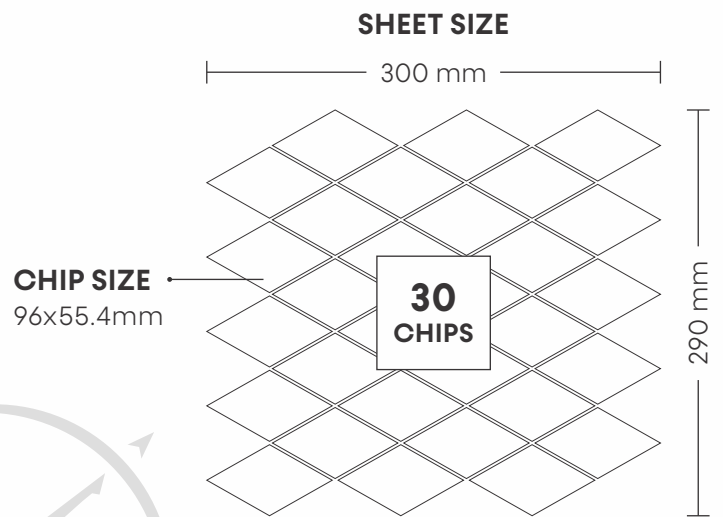

45004 MIX ITALIAN CREMA

PATTERN - DIAMONDS

SURFACE GLOSSY

SANDHYA