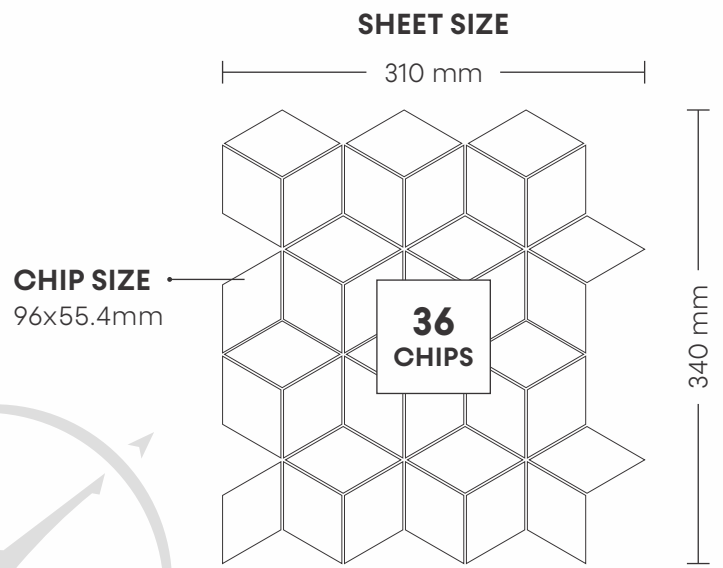

CHIP SIZE
23x48mm

SHEET SIZE

4012 STATUARIO & BLACK

PATTERN - STAKE BONE (1)

SURFACE GLOSSY

CHIP SIZE
23x48mm

SHEET SIZE

5003 MIX ITALIAN CREMA

PATTERN - BRICK BONE (1)

SURFACE GLOSSY

CHIP SIZE
23x48mm

SHEET SIZE

5005 YELLOW TRAVERTINE

PATTERN - BRICK BONE (1)

SURFACE GLOSSY

CHIP SIZE
23x48mm

SHEET SIZE

6001 MIX ITALIAN CREMA

PATTERN - SQUARE CUBE (1)

SURFACE GLOSSY

6002 RANDOM TRAVERTINE

PATTERN - SQUARE CUBE (1)

SURFACE GLOSSY

CHIP SIZE
96x55.4mm

SHEET SIZE

310 mm

340 mm

6003 GREY TRAVERTINE

PATTERN - SQUARE CUBE (1)

SURFACE GLOSSY

6004 CREAM TRAVERTINE

PATTERN - SQUARE CUBE (1)