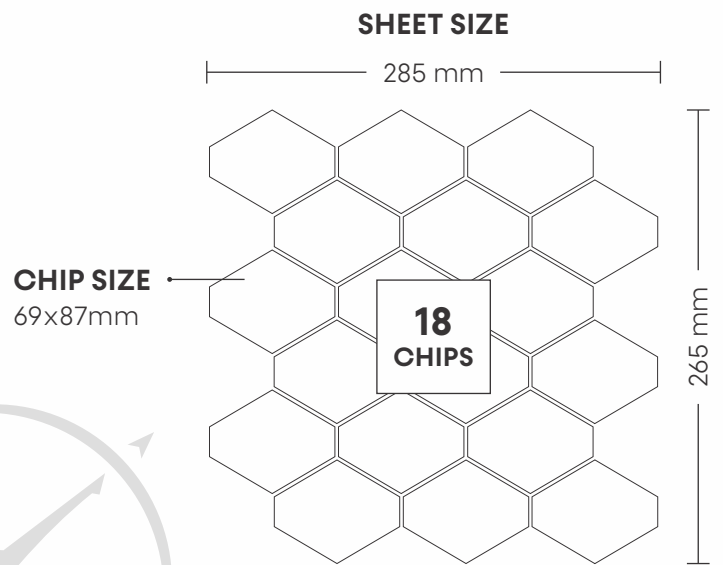

SURFACE GLOSSY

CHIP SIZE
23x23mm,
23x48mm

SHEET SIZE

38003 MIX CREMA

PATTERN - PINWHEEL

SURFACE GLOSSY

CHIP SIZE
23x23mm,
23x48mm

SHEET SIZE

38004 RANDOM TRAVERTINE

PATTERN - PINWHEEL

SHEET SIZE

CHIP SIZE
23x23mm,
23x48mm

SURFACE GLOSSY

39012 BLACK & STATUARIO

PATTERN - LONG HEXAGON (1)

SURFACE GLOSSY

40002 STATUARIO

PATTERN - LONG HEXAGON (2)

CHIP SIZE
95x60mm

SHEET SIZE

SURFACE GLOSSY

41002 STATUARIO

PATTERN - TRIANGLE (1)

SURFACE GLOSSY