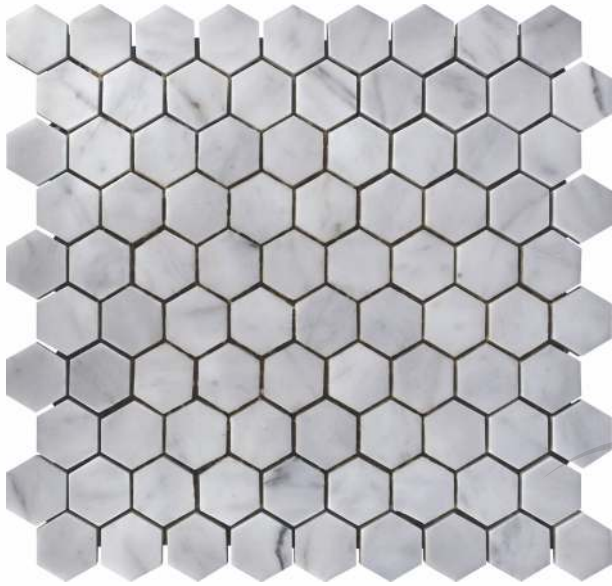

55001 STATUARIO

PATTERN - HEXAGON (2)

SURFACE GLOSSY