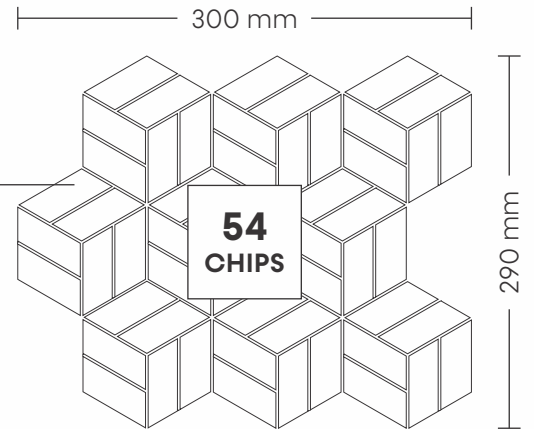

CHIP SIZE
23x55mm

SHEET SIZE