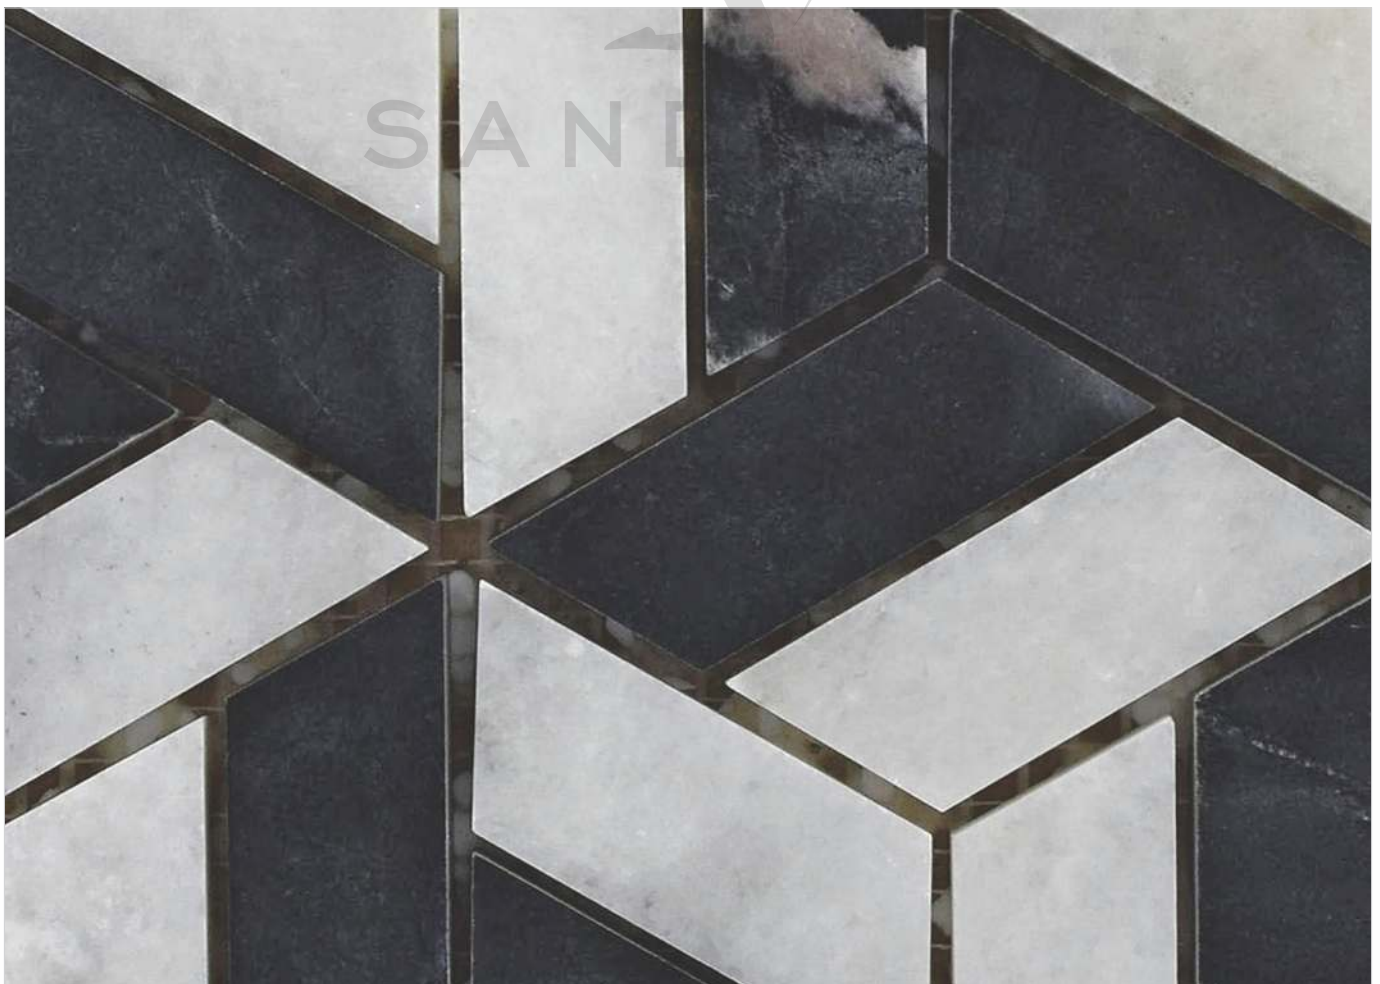

# 59001 BLACK & WHITE

PATTERN - CART WHEEL

CHIP SIZE  
23x55mm

SHEET SIZE

SURFACE GLOSSY