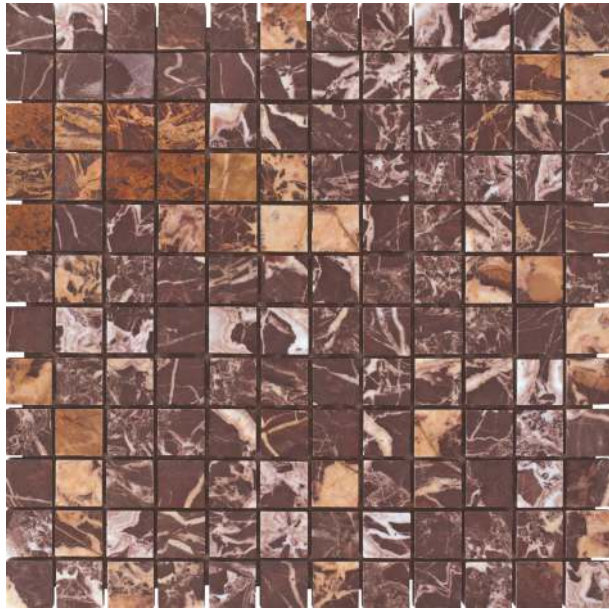

# 62002 IRISH BROWN

PATTERN - SQUARE (2)

SURFACE GLOSSY

CHIP SIZE  
23x23mm

SHEET SIZE