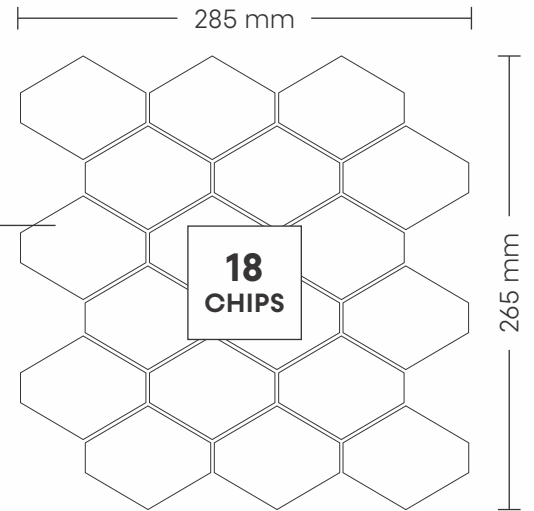

# 39001 INSIAN BLACK & WHITE

PATTERN - LONG HEXAGON (1)

SURFACE GLOSSY

CHIP SIZE  
69x87mm

SHEET SIZE