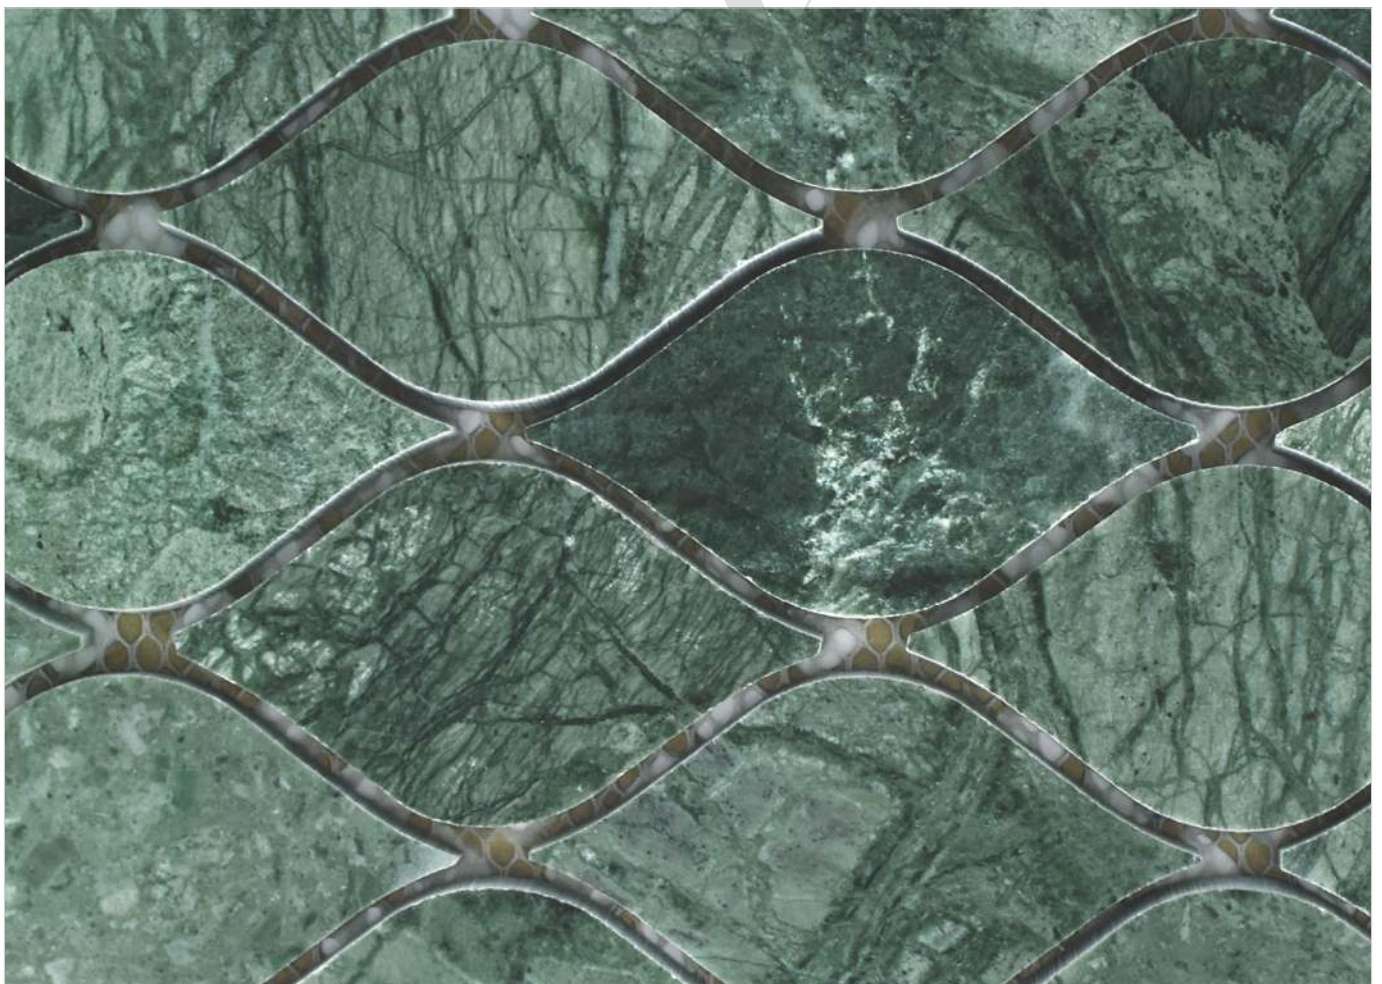

# 65002 GREEN

PATTERN - TREE LEAF

SURFACE GLOSSY

CHIP SIZE  
48x86mm

SHEET SIZE