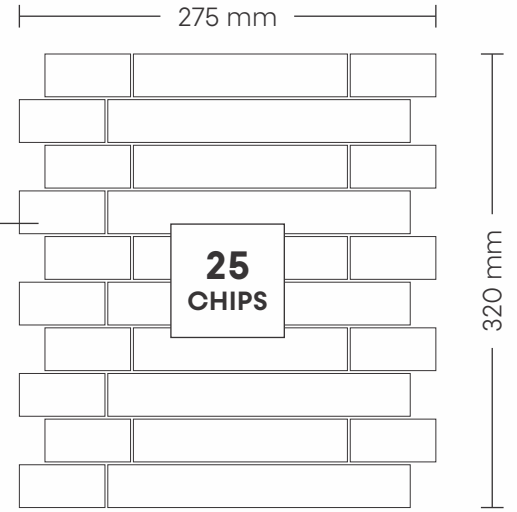

28001 INDIAN BLACK & WHITE

PATTERN - RANDOM STRIPS (2)

SHEET SIZE

CHIP SIZE

30x60mm,
30x150mm,
30x212mm

SURFACE GLOSSY