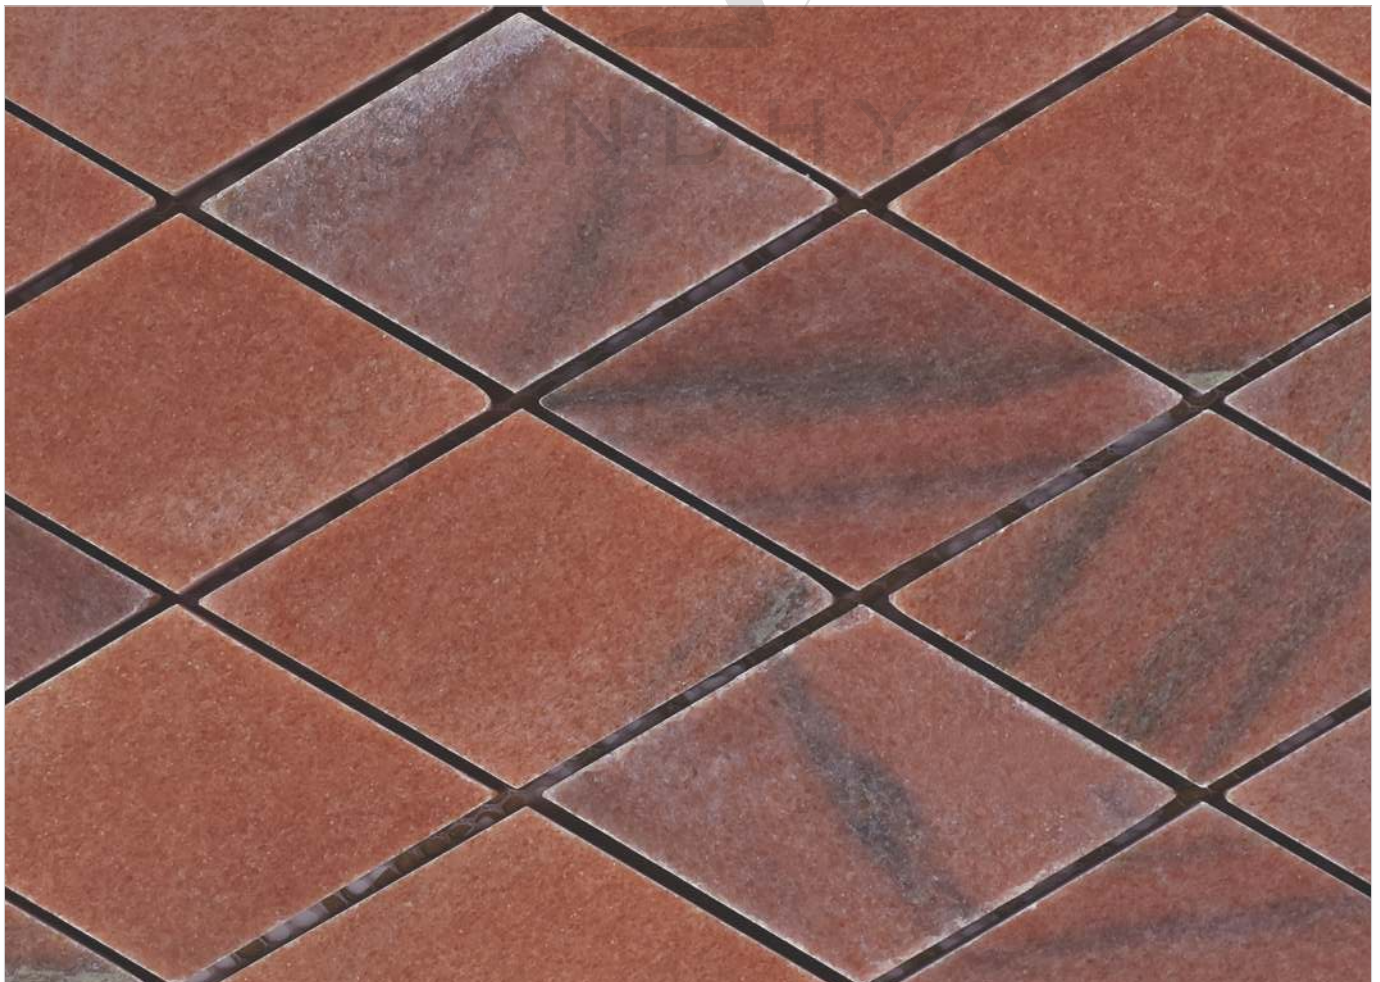

# 43011 BASWARA & BLACK

PATTERN - OCTAGON WITH SQUARE

CHIP SIZE  
137x137mm

SHEET SIZE

SURFACE GLOSSY

**45003  
PINK**

PATTERN - DIAMONDS

SURFACE GLOSSY