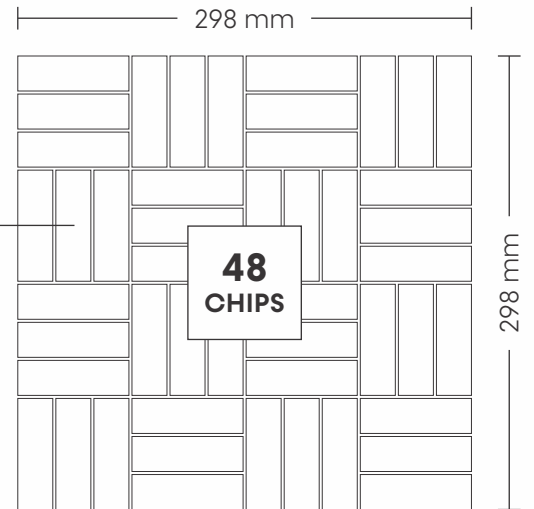

# 37003 RAIN FOREST & WHITE

PATTERN - WEAVES (1)

SURFACE GLOSSY

CHIP SIZE  
23x73mm

SHEET SIZE