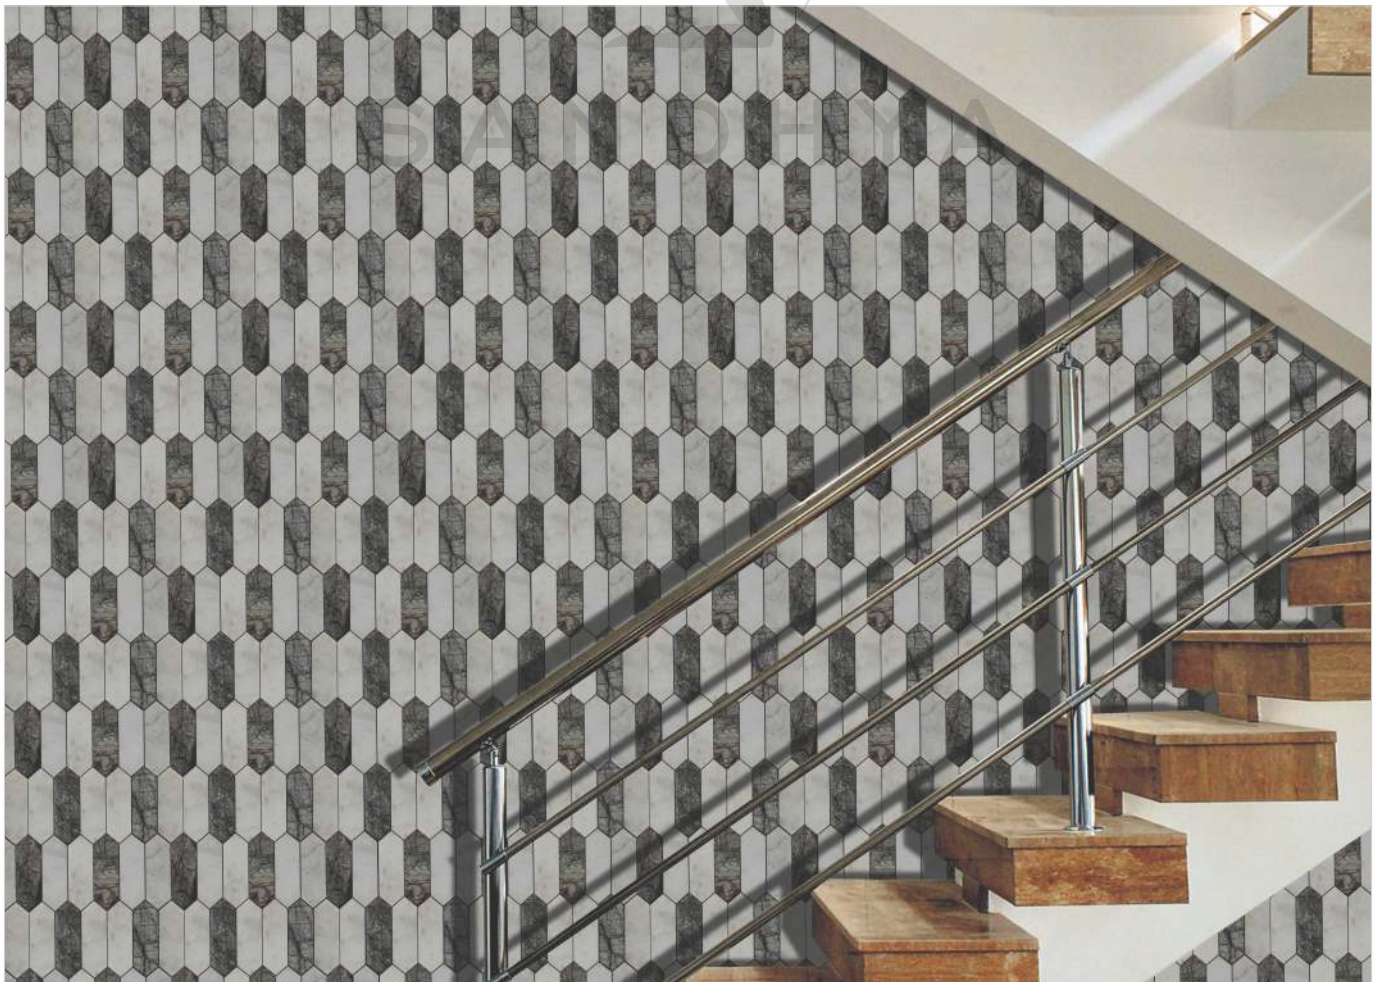

# 35003 INDIAN BLACK & WHITE

PATTERN - SQUARE CUBE (2)

SURFACE GLOSSY