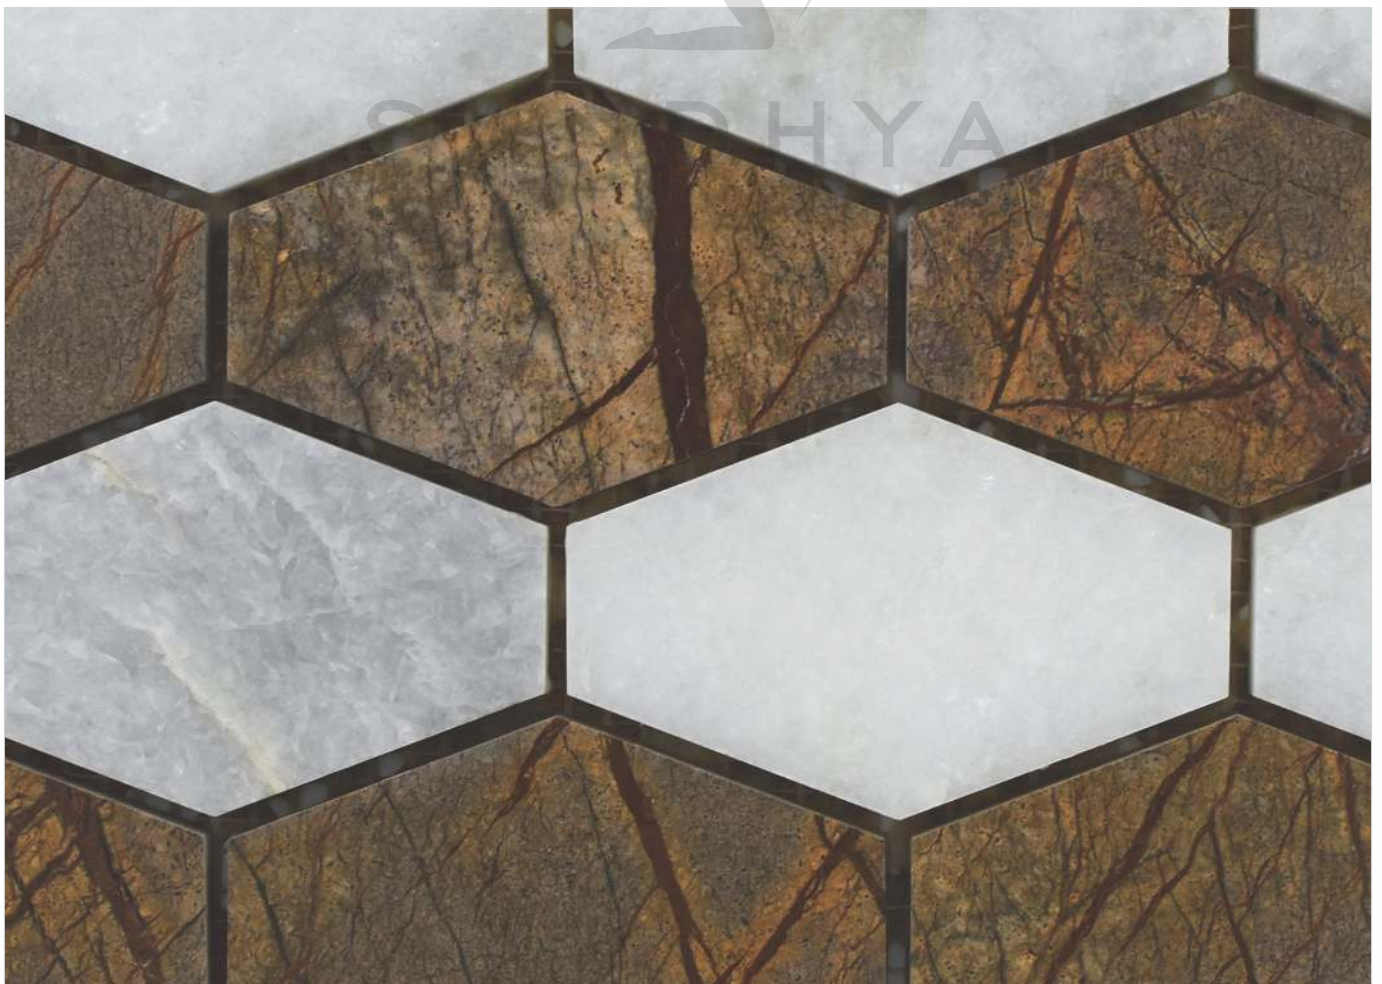

# 40001 RAIN FOREST & WHITE

PATTERN - LONG HEXAGON (2)

CHIP SIZE  
95x60mm

SHEET SIZE

SURFACE GLOSSY