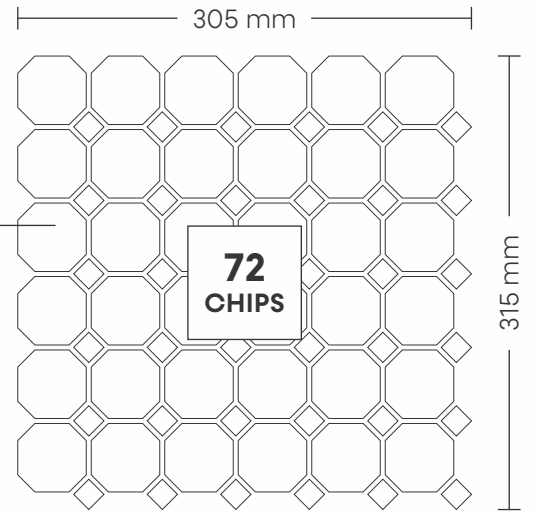

# 15001 INDIAN BLACK & WHITE

PATTERN - OCTAGON

SURFACE GLOSSY

**CHIP SIZE**  
48x48mm,  
15x15mm

**SHEET SIZE**

# 16001 BLACK & WHITE

PATTERN - BASKET WEAVES (2)

SURFACE GLOSSY

**CHIP SIZE**  
25x48mm,  
10x10mm

**SHEET SIZE**