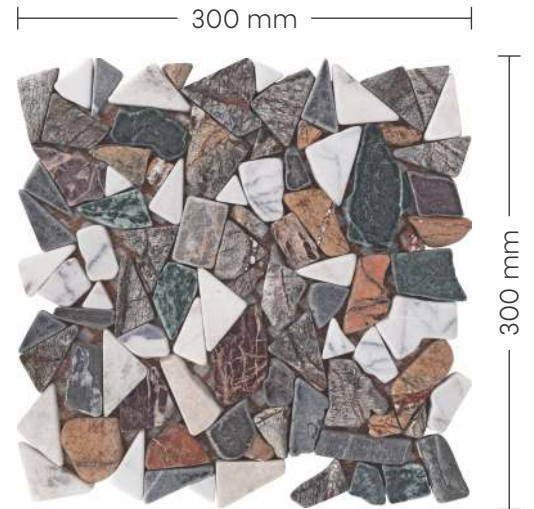

# 11006 BASWARA & GREEN

PATTERN - HERRING BONE (1)

SURFACE GLOSSY

**12001**

PATTERN - TRUBLED MOSAIC

**SHEET SIZE**

SURFACE GLOSSY