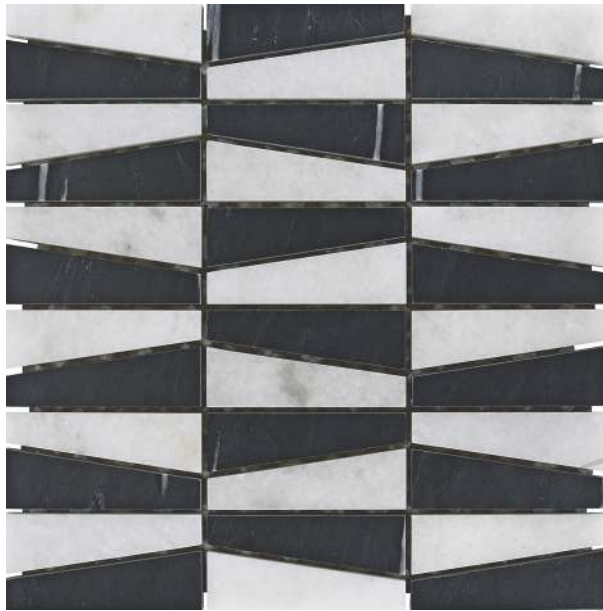

53001 INDIAN BLACK & WHITE

PATTERN - MOSAIC (2)