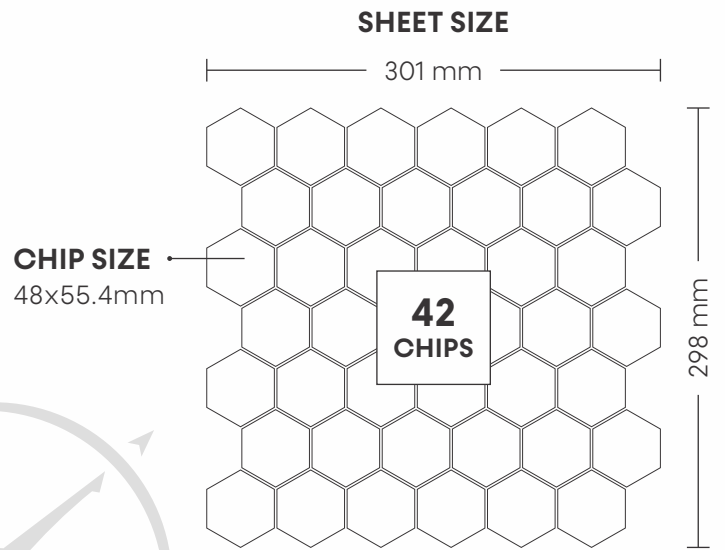

1005 FOREST YELLOW

PATTERN - HEXAGON (1)

SURFACE GLOSSY