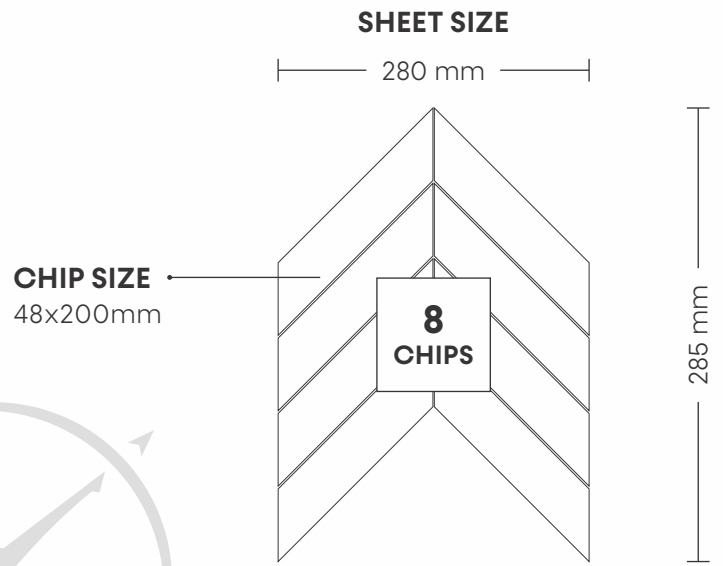

17005 WHITE & RAIN FOREST

PATTERN - CHEVRON ZIG-ZAG (1)