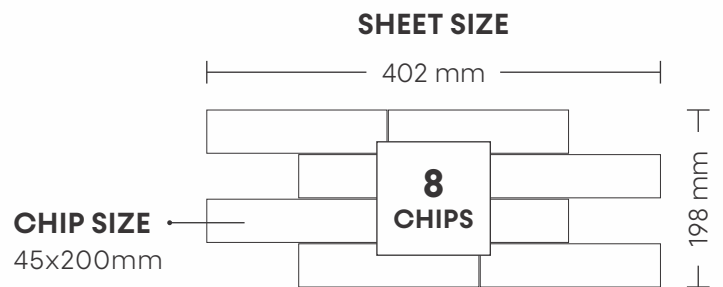

3004 INDIAN BLACK

PATTERN - RECTANGLE (2)