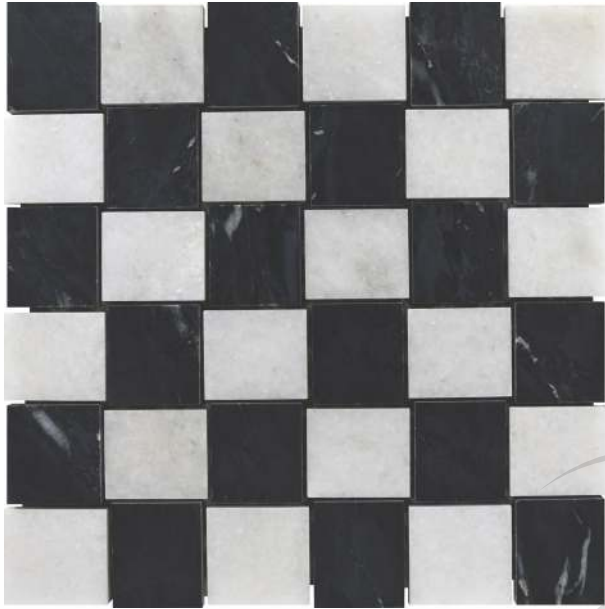

# 10002 INDIAN BLACK & WHITE

PATTERN - BASKET WEAVES (1)

SURFACE GLOSSY

CHIP SIZE  
45x51mm

SHEET SIZE