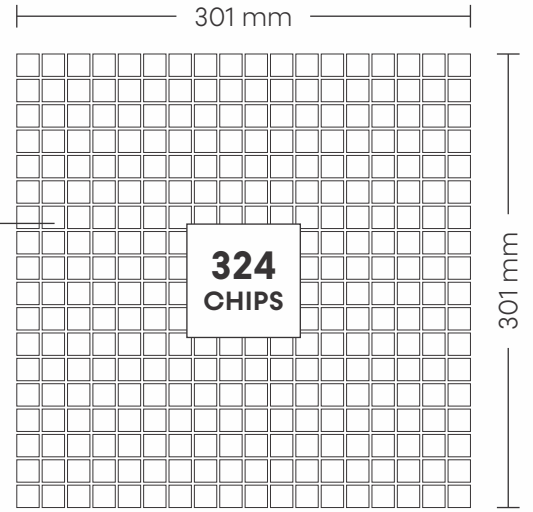

# 54004 WOOD GREY

PATTERN - AREBESQUE

SURFACE GLOSSY

CHIP SIZE  
78x74mm

SHEET SIZE

# 56001 BASWADA

PATTERN - TRUMBLED PUZZLE

SURFACE GLOSSY

CHIP SIZE  
15x15mm

SHEET SIZE