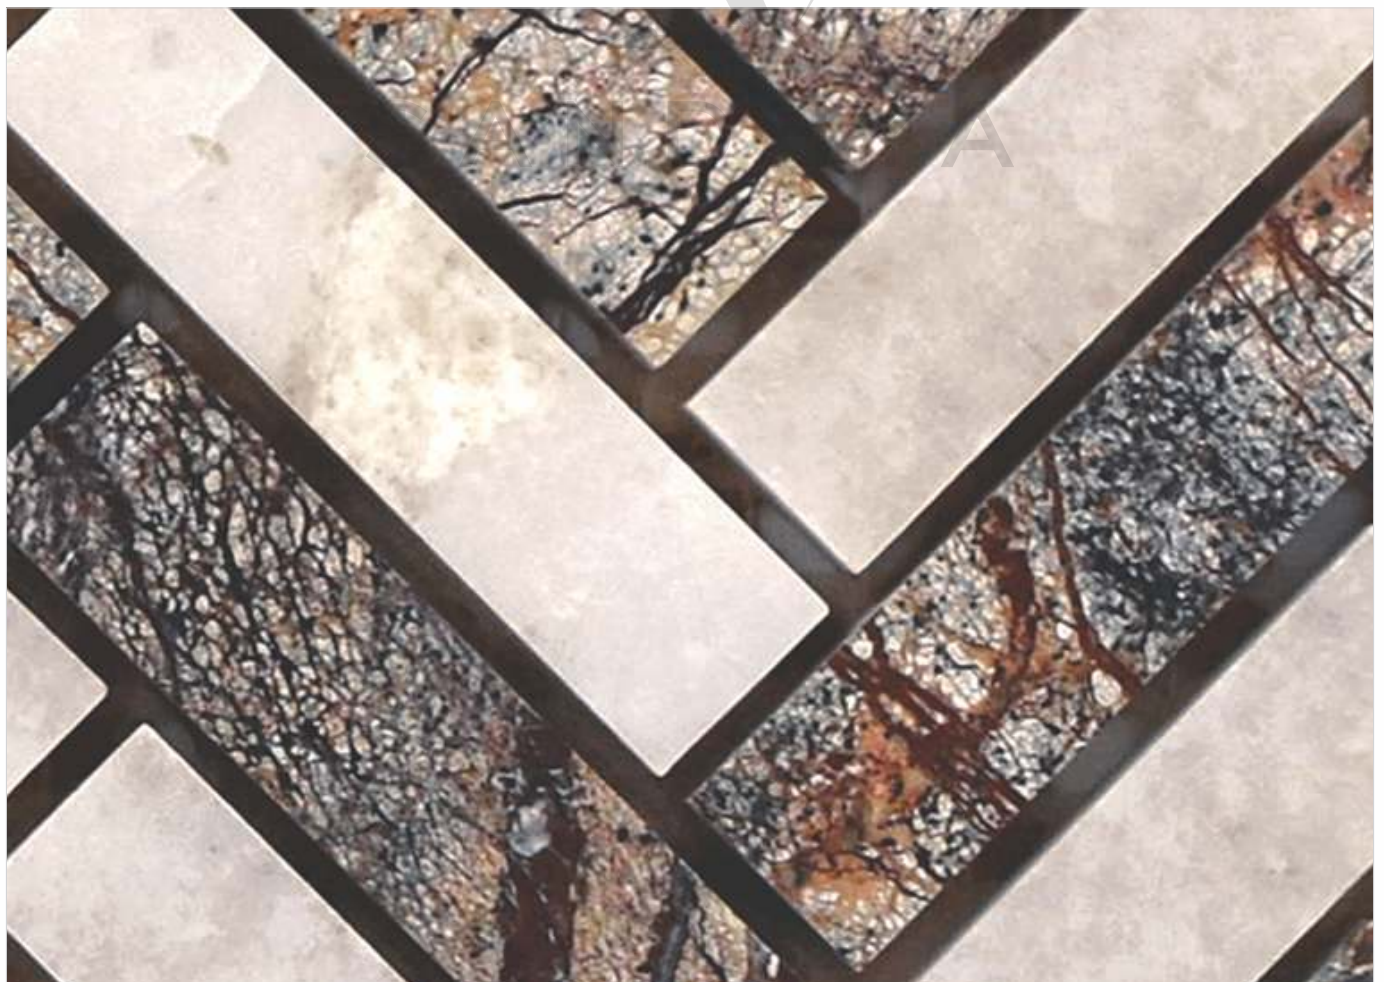

# 13002 WHITE & RAIN FOREST

PATTERN - HERRING BONE (2)

SURFACE GLOSSY

CHIP SIZE  
12x48mm

SHEET SIZE