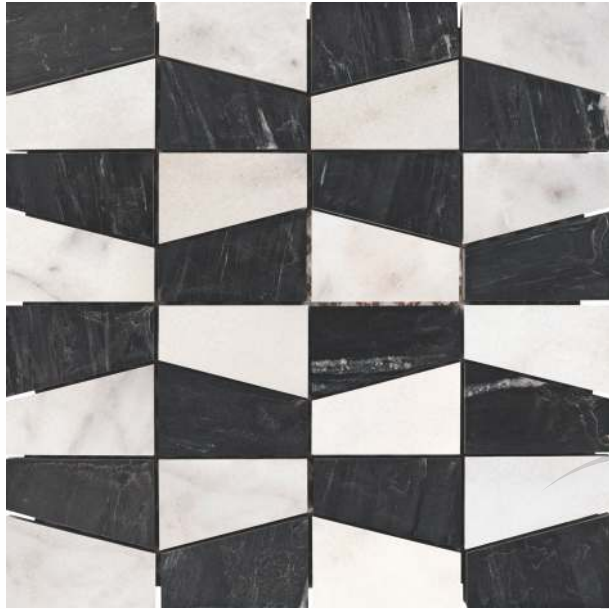

29011 BASWARA & BLACK

PATTERN - MOSAIC (1)

SURFACE GLOSSY