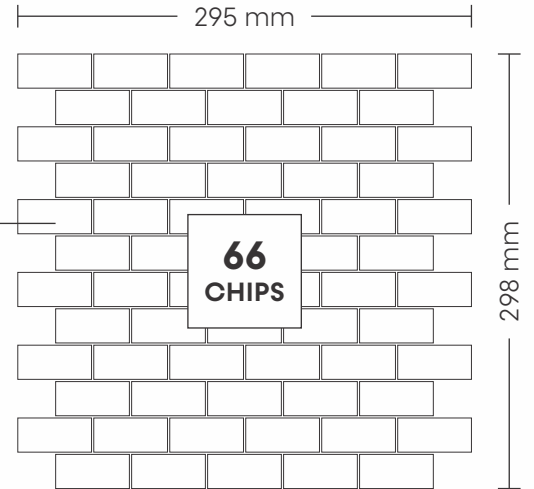

# 7001 BLACK & WHITE

PATTERN - LATTICE (1)

SURFACE GLOSSY

**CHIP SIZE**  
48x48mm,  
48x15mm,  
15x15mm

**SHEET SIZE**