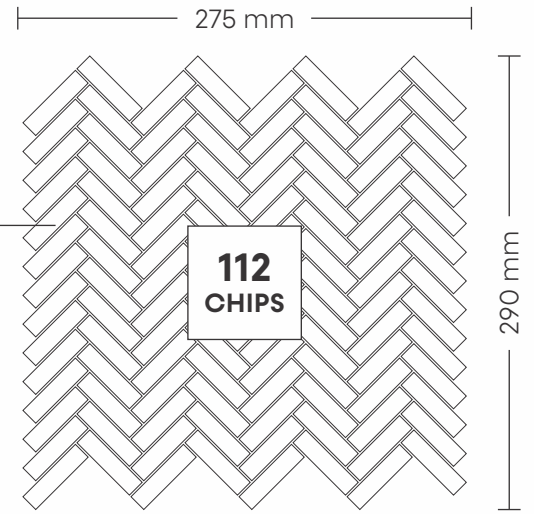

# 13010 FOREST & BASWARA

PATTERN - HERRING BONE (2)

SURFACE GLOSSY

CHIP SIZE  
12x48mm

SHEET SIZE