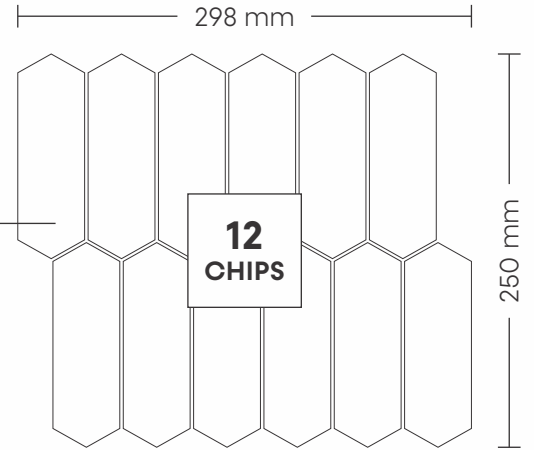

CHIP SIZE
48x148mm

SHEET SIZE