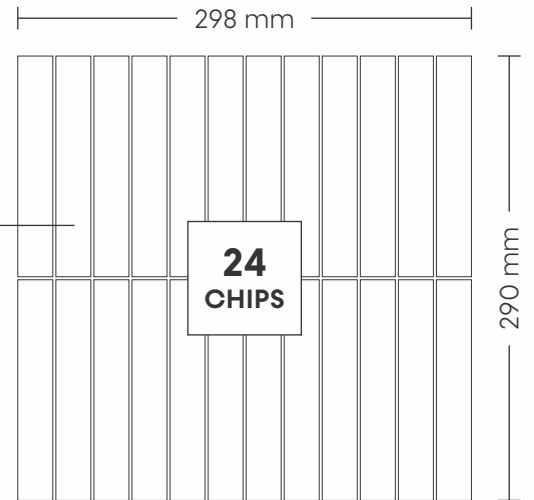

# 24002 INDIAN BLACK & WHITE

PATTERN - STRIPS (1)

SURFACE GLOSSY

CHIP SIZE  
23x145mm

SHEET SIZE