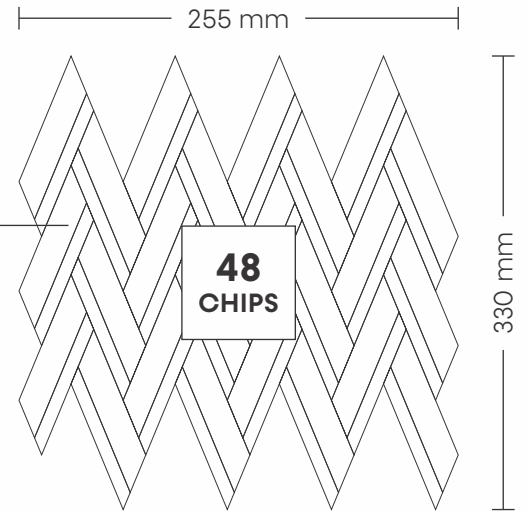

# 18010 BASWARA & RAIN FOREST

PATTERN - ARROW

SURFACE GLOSSY

**CHIP SIZE**  
10x100mm,  
23x100mm

**SHEET SIZE**

# 19001 BLACK & WHITE

PATTERN - SQUARE WITH DOT

SURFACE GLOSSY

**CHIP SIZE**  
48x48mm,  
15x15mm

**SHEET SIZE**