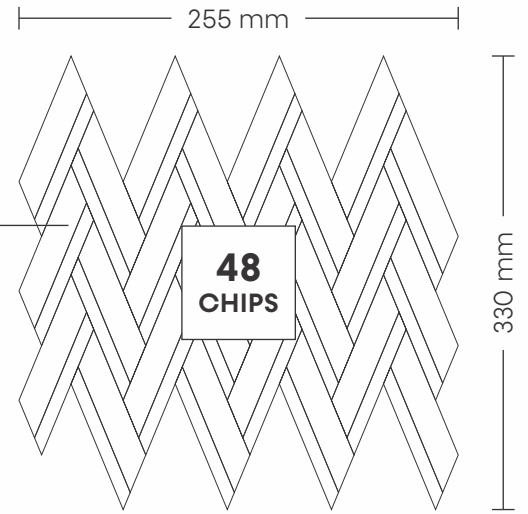

18001 INDIAN BLACK & WHITE

PATTERN - ARROW

SHEET SIZE

SURFACE GLOSSY