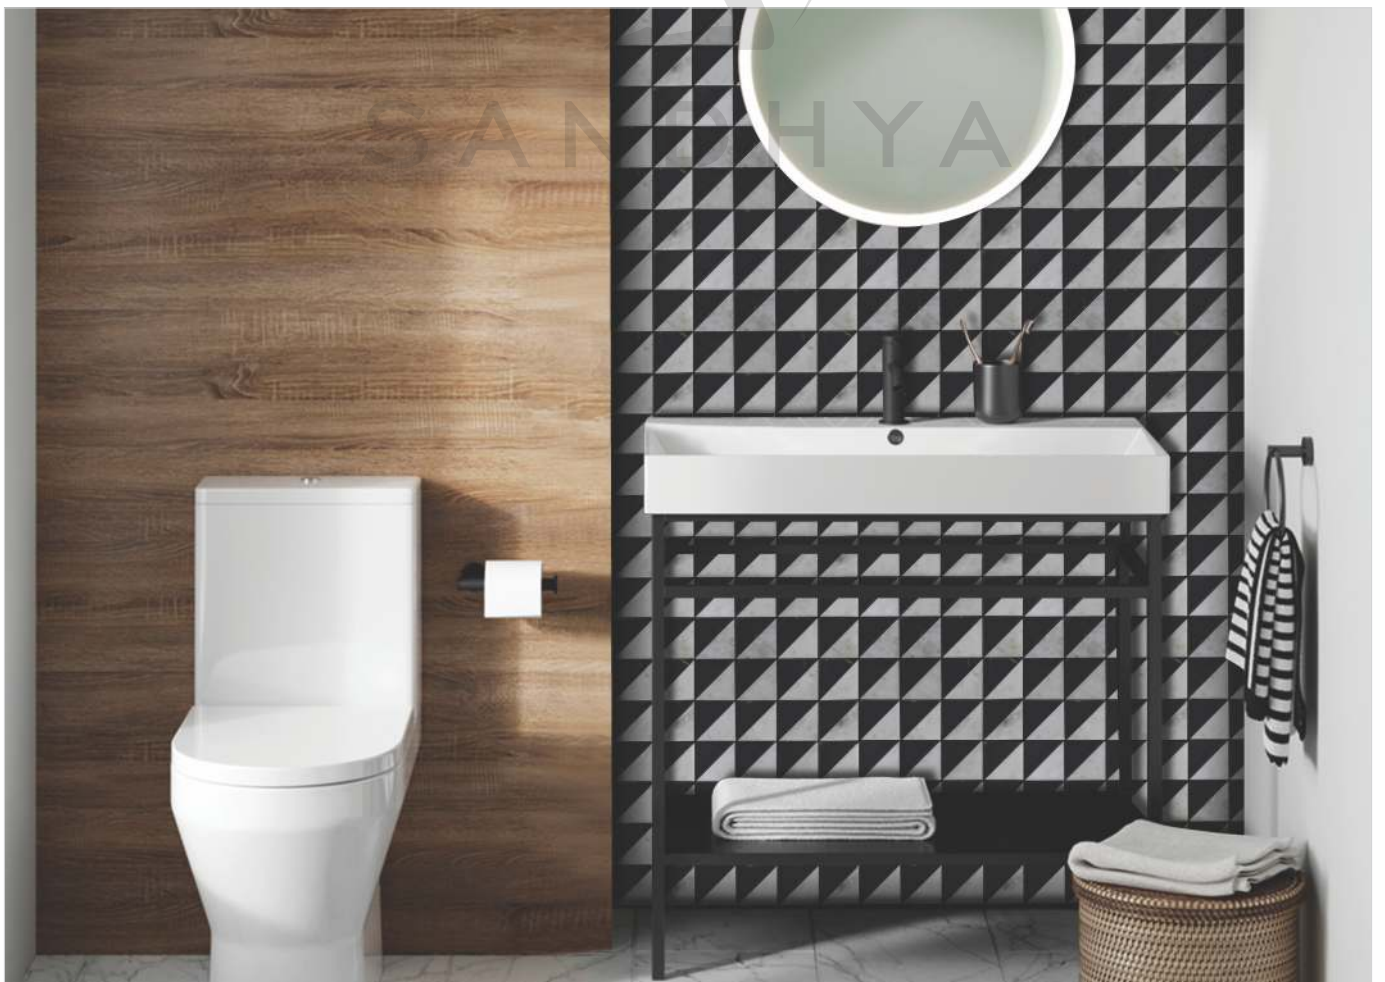

# 41001 BLACK & WHITE

PATTERN - TRIANGLE (1)

SURFACE GLOSSY

CHIP SIZE  
73.1x73.1mm

SHEET SIZE