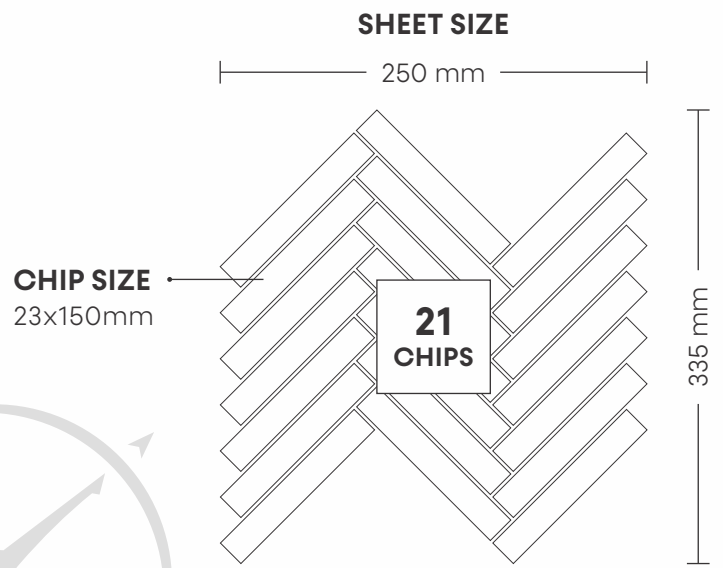

30001 INDIAN BLACK & WHITE

PATTERN - LONG HERRING BONE

SURFACE GLOSSY