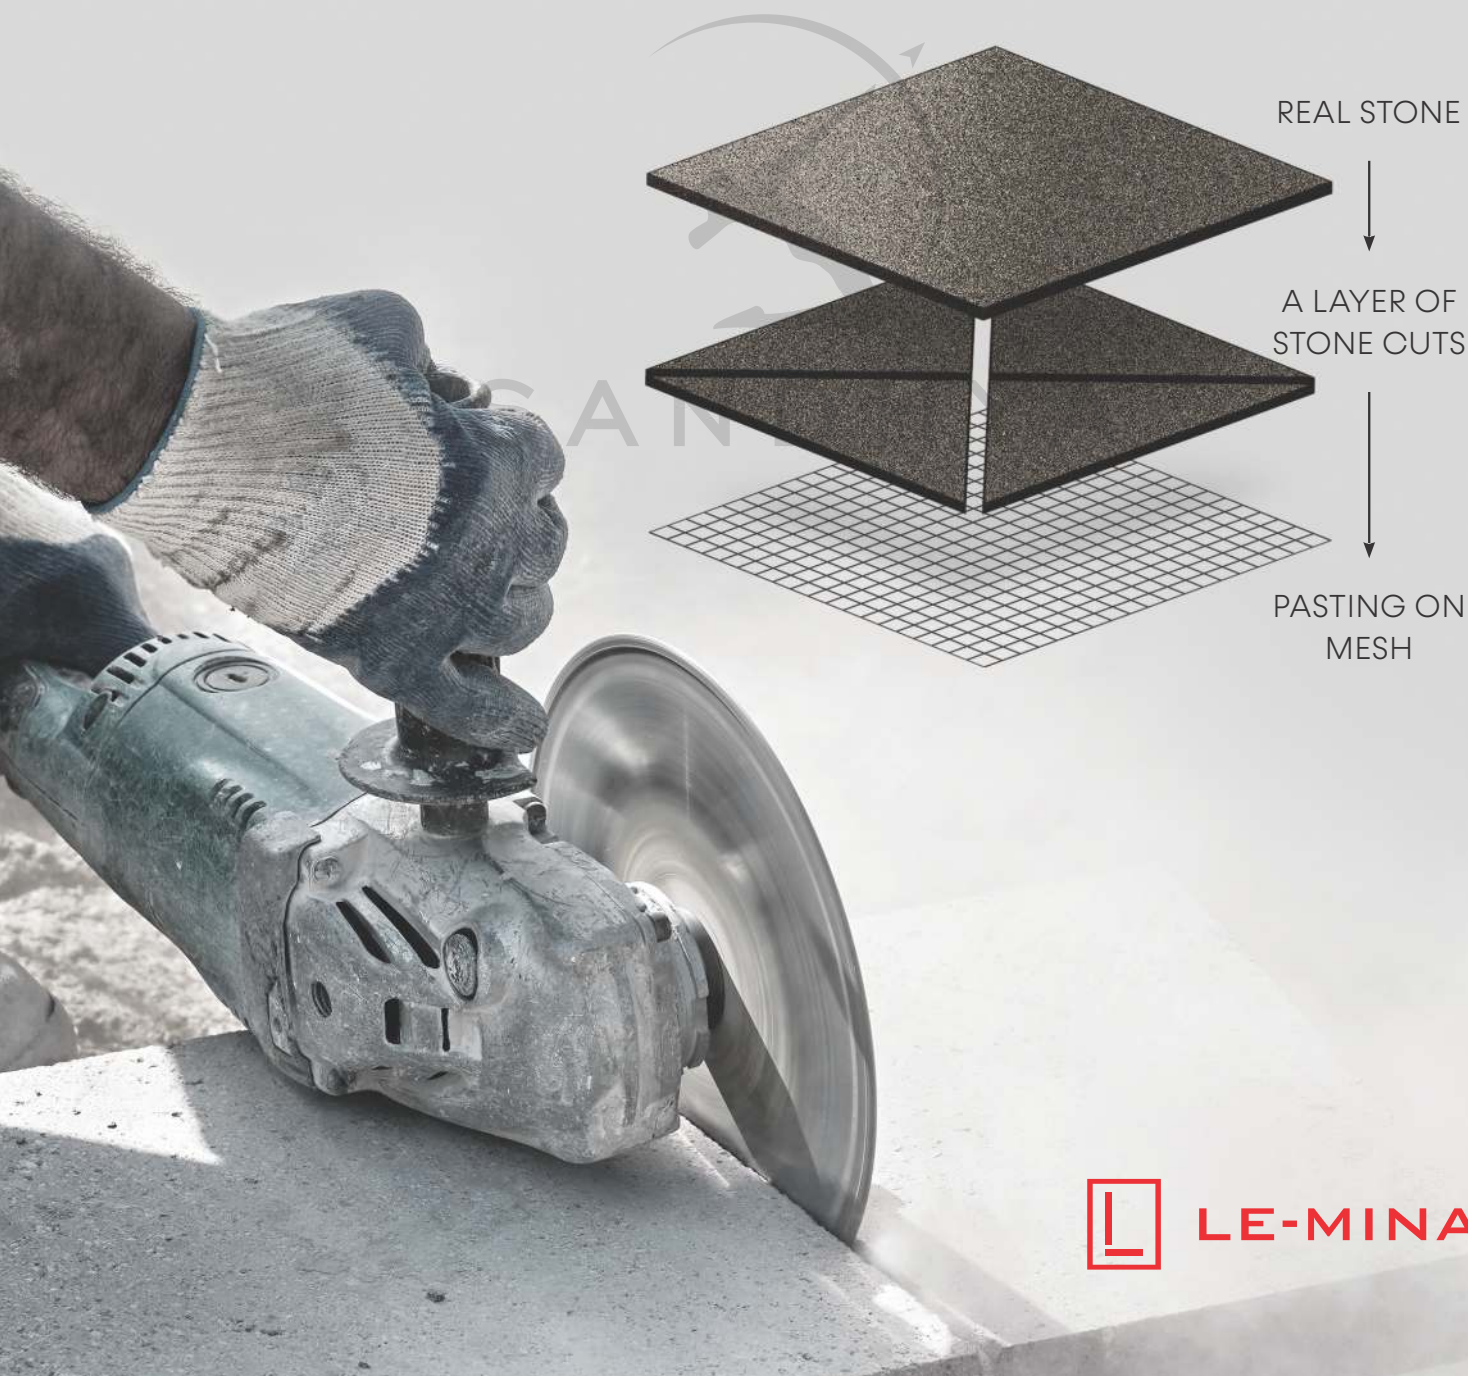

# DISCOVER THE DISTINGUISHED FEATURES OF ATTRIBUTE-RICH MOSAIC SURFACES CAPABLE OF TRANSFORMATION

The stone series mosaic surfaces from Lemina is a feature-rich collection of contemporary surfaces in distinguished patterns and style and comes with a variety of features, which makes them ideal for various spaces.