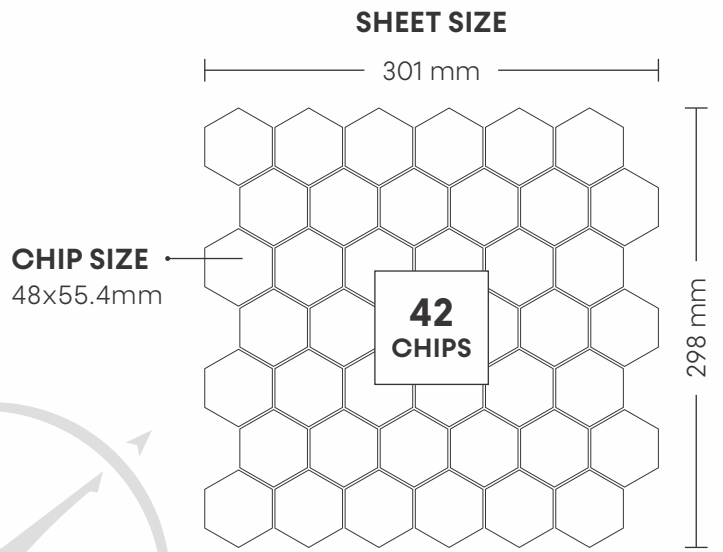

1006 INDIAN WHITE

PATTERN - HEXAGON (1)

SURFACE GLOSSY