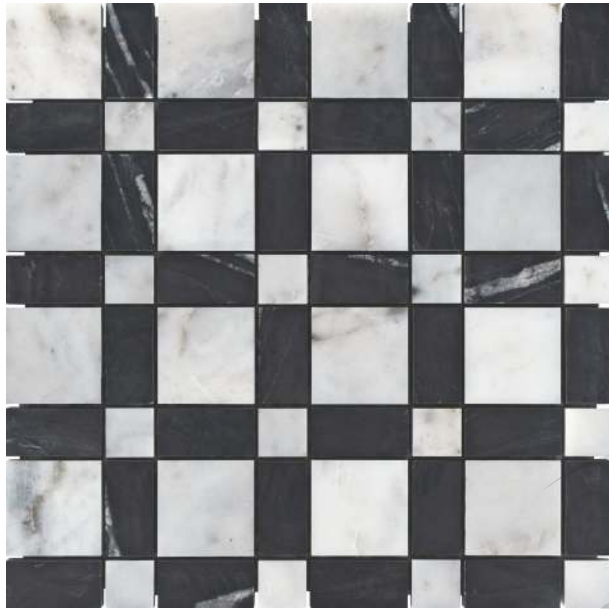

8011 BASWARA & BLACK

PATTERN - LATTICE (2)