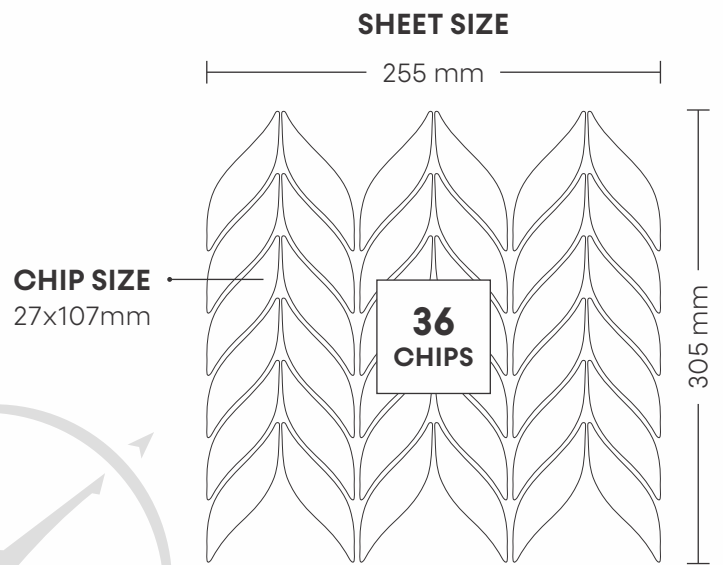

14002 BLACK & WHITE

PATTERN - LEAF