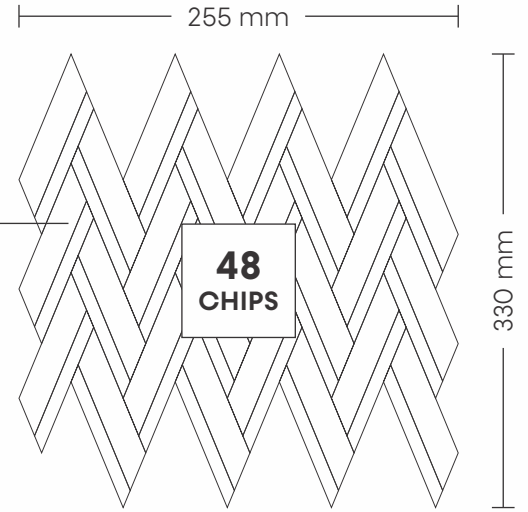

18003 BASWARA & BLACK

PATTERN - ARROW

SHEET SIZE

SURFACE GLOSSY