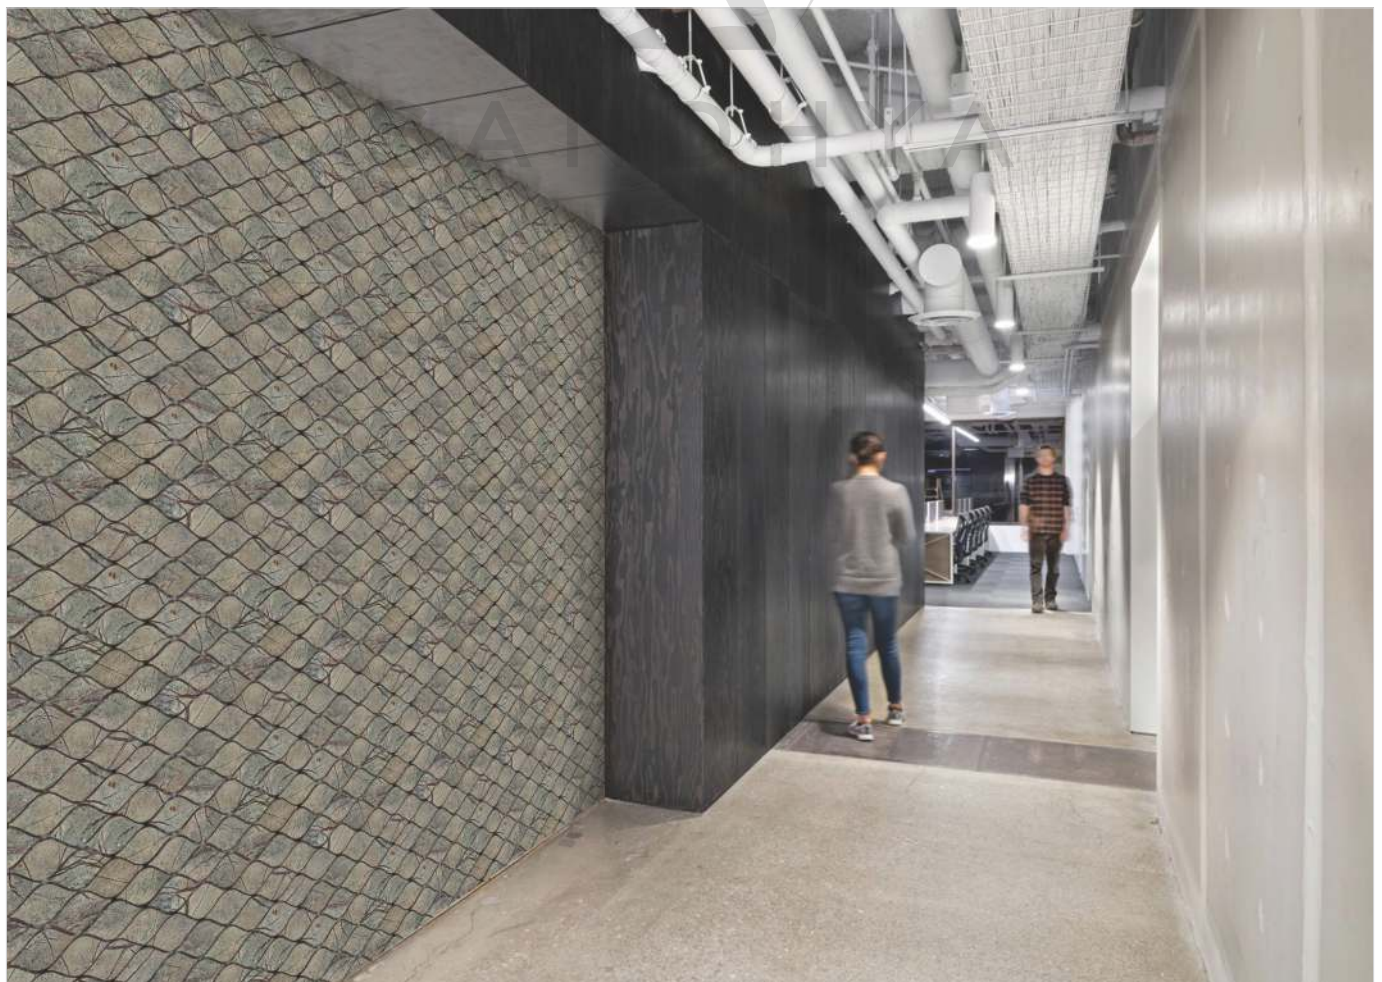

SHEET SIZE

270 mm

CHIP SIZE
48x86mm

30
CHIPS

265 mm

SURFACE GLOSSY