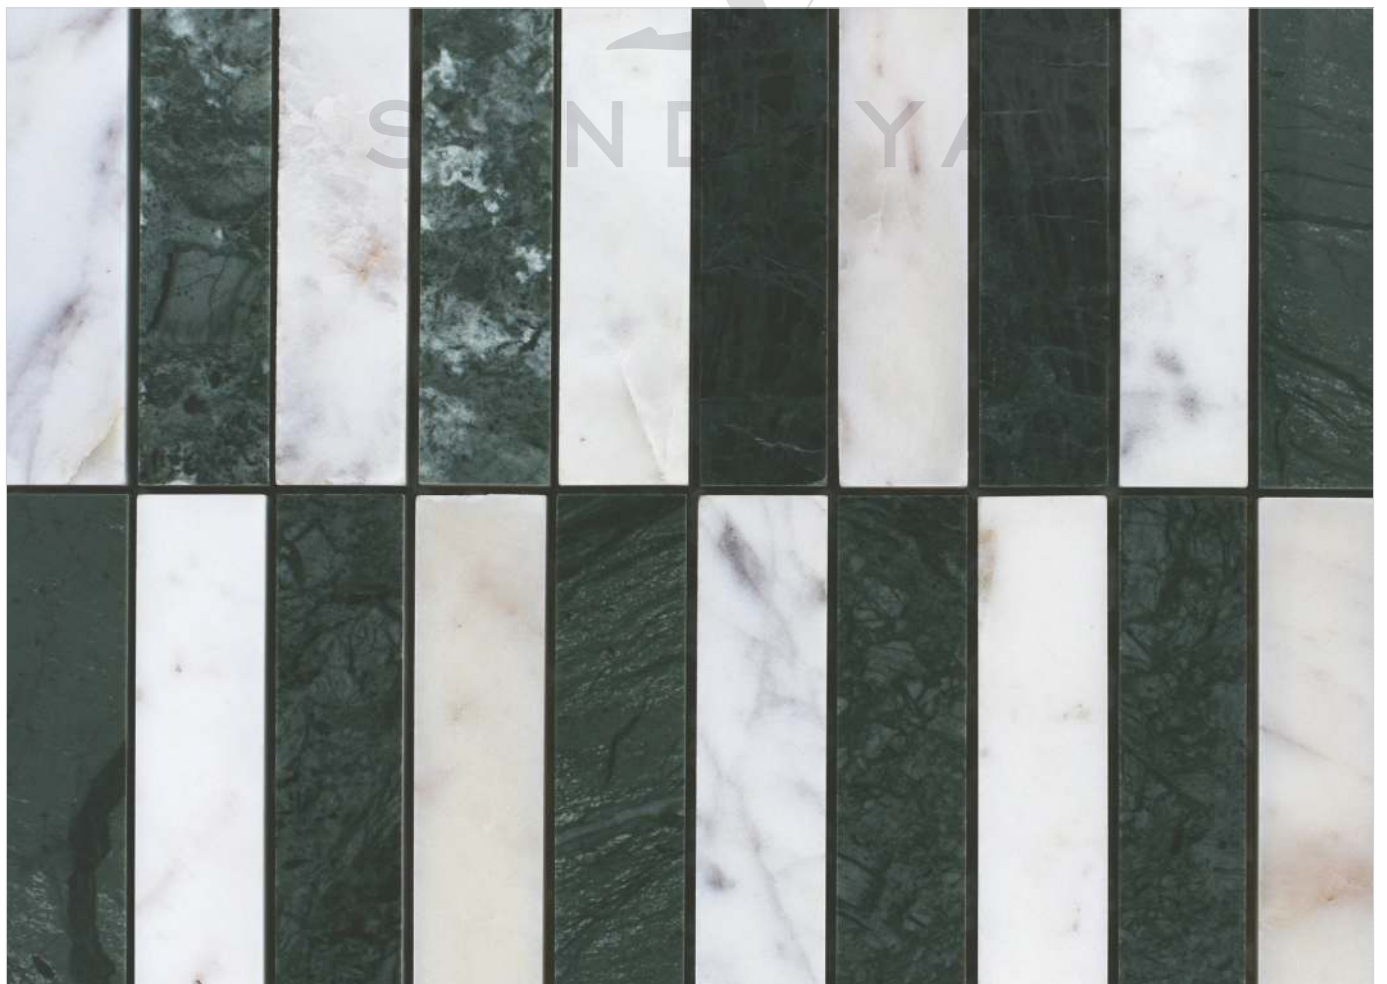

# 24005 BASWARA & GREEN

PATTERN - STRIPS (1)

SURFACE GLOSSY

CHIP SIZE  
23x145mm

SHEET SIZE