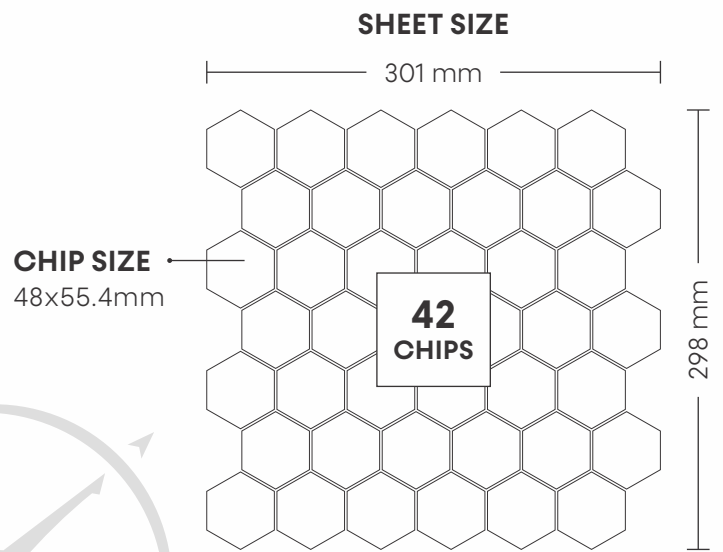

1010 RAIN FOREST & BASWARA

PATTERN - HEXAGON (1)

SURFACE GLOSSY