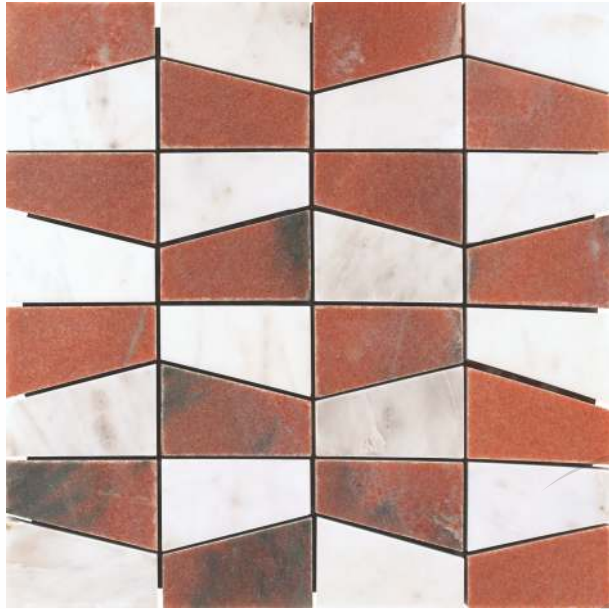

29003 BASWARA & PINK

PATTERN - MOSAIC (1)