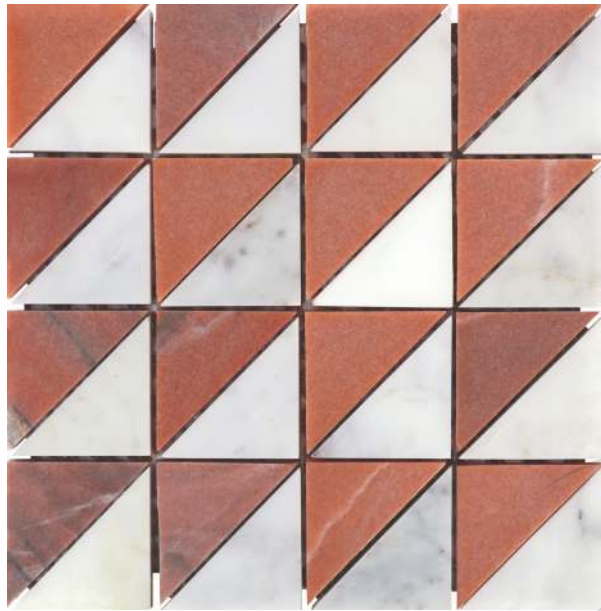

41003 BASWARA & PINK

PATTERN - TRIANGLE (1)