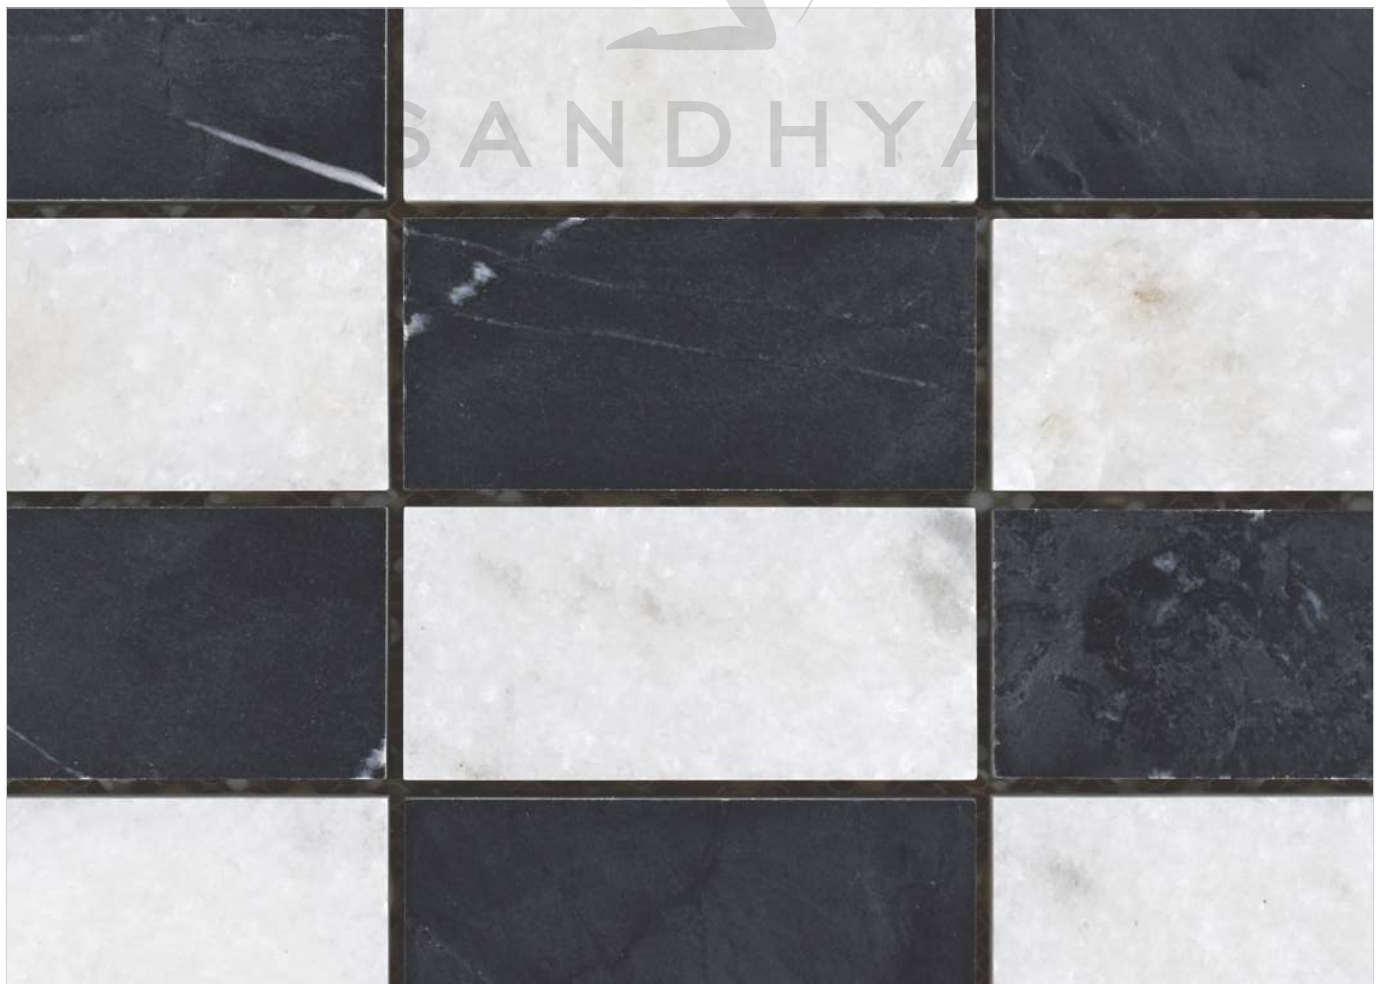

# 21001 INDIAN BLACK & WHITE

PATTERN - STAKE BONE (2)

SURFACE GLOSSY

CHIP SIZE  
45x95mm

SHEET SIZE