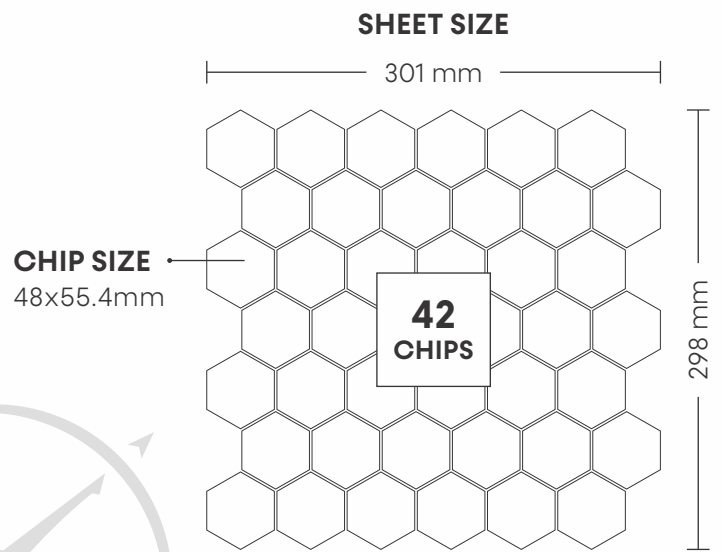

# 1003 FOREST BROWN

PATTERN - HEXAGON (1)

SURFACE GLOSSY