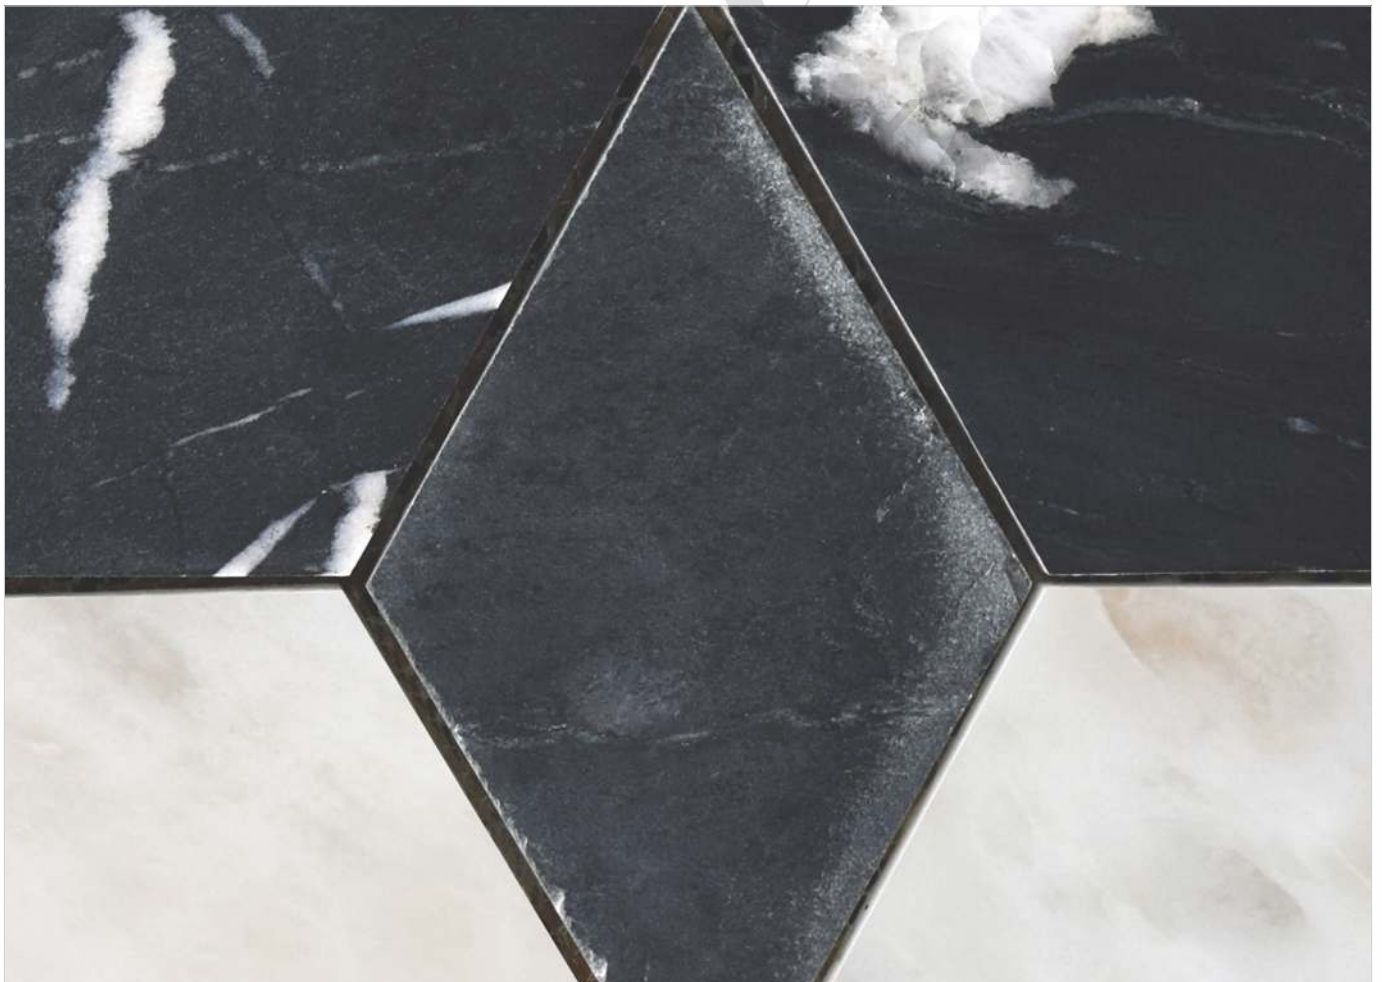

# 35003 INDIAN BLACK & WHITE

PATTERN - SQUARE CUBE (2)

SURFACE GLOSSY