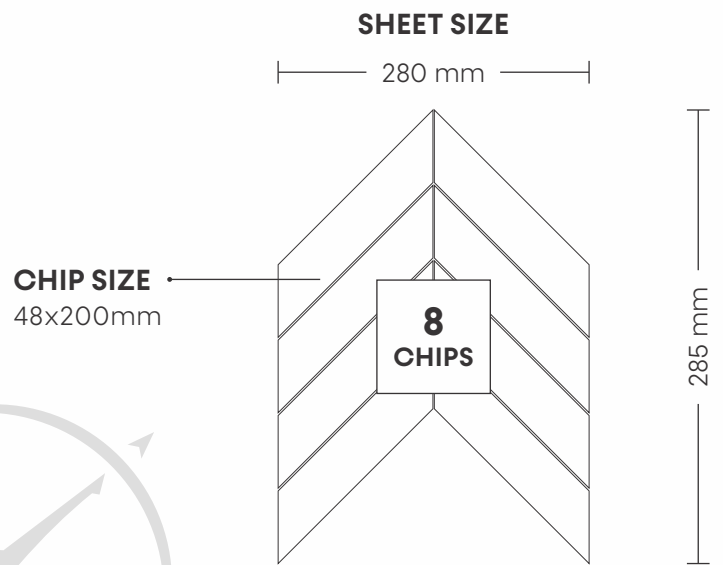

17004 WHITE & RAIN FOREST

PATTERN - CHEVRON STRAIGHT (1)