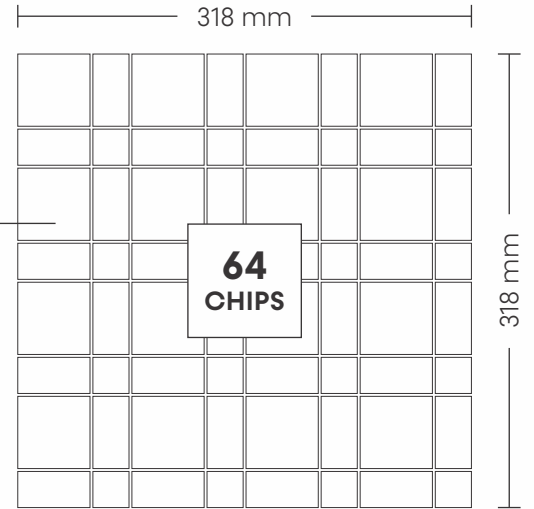

# 7010 RAIN FOREST & BASAWARA

PATTERN - LATTICE (1)

**SHEET SIZE**

**CHIP SIZE**

48x48mm,  
48x15mm,  
15x15mm

SURFACE GLOSSY

# 8011 BASWARA & BLACK

PATTERN - LATTICE (2)

SURFACE GLOSSY

**CHIP SIZE**  
50x50mm,  
50x25mm,  
25x25mm

**SHEET SIZE**

# 9001 INDIAN BLACK & WHITE

PATTERN - SQUARE (1)

**SHEET SIZE**

**CHIP SIZE**  
48x48mm

SURFACE GLOSSY