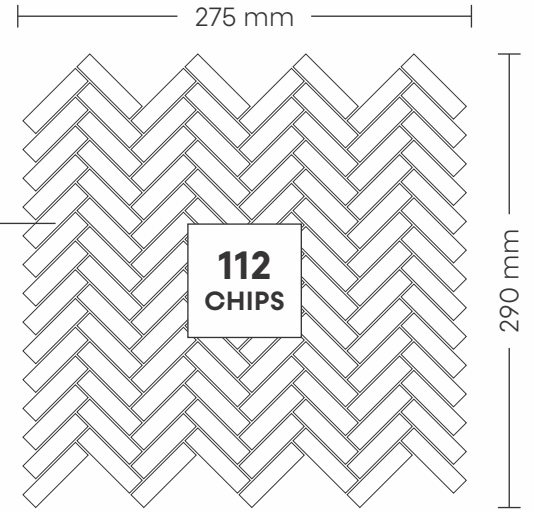

# 13001 WOOD GREY

PATTERN - HERRING BONE (2)

SURFACE GLOSSY

CHIP SIZE  
12x48mm

SHEET SIZE