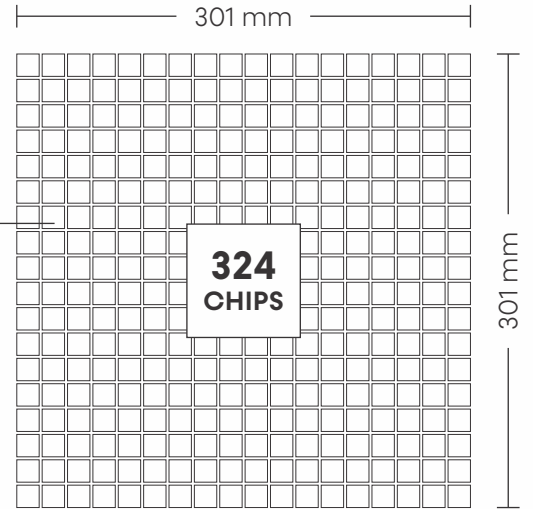

# 56005 IRISH BROWN

PATTERN - TRUMBLED PUZZLE

SURFACE GLOSSY

CHIP SIZE  
15x15mm

SHEET SIZE