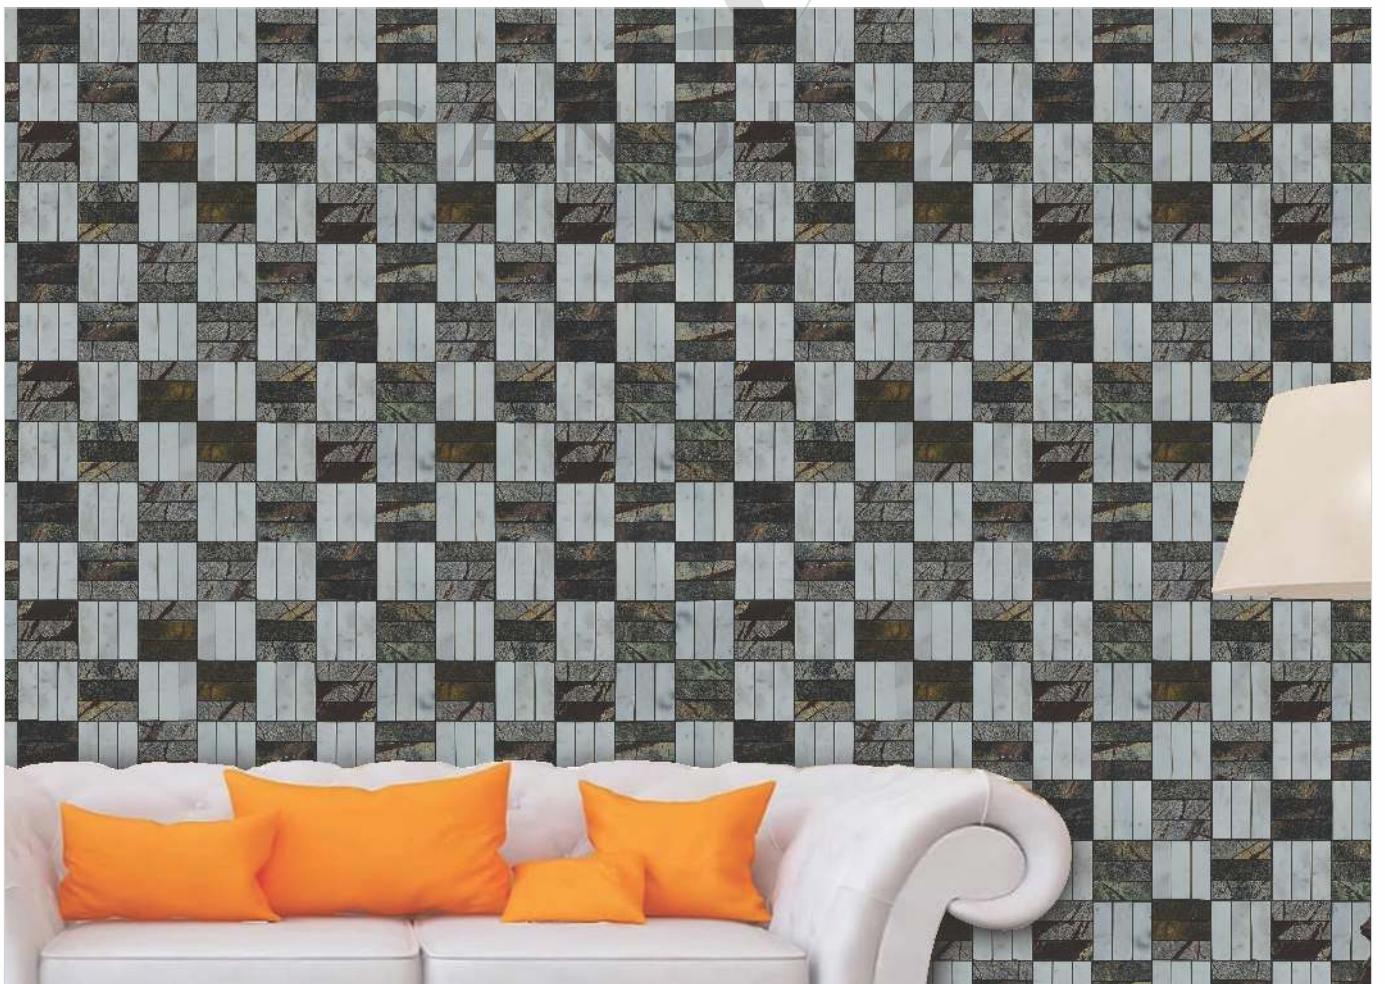

# 37010 RAIN FOREST & BASWARA

PATTERN - WEAVES (1)

**SHEET SIZE**

**CHIP SIZE**  
23x73mm

SURFACE GLOSSY