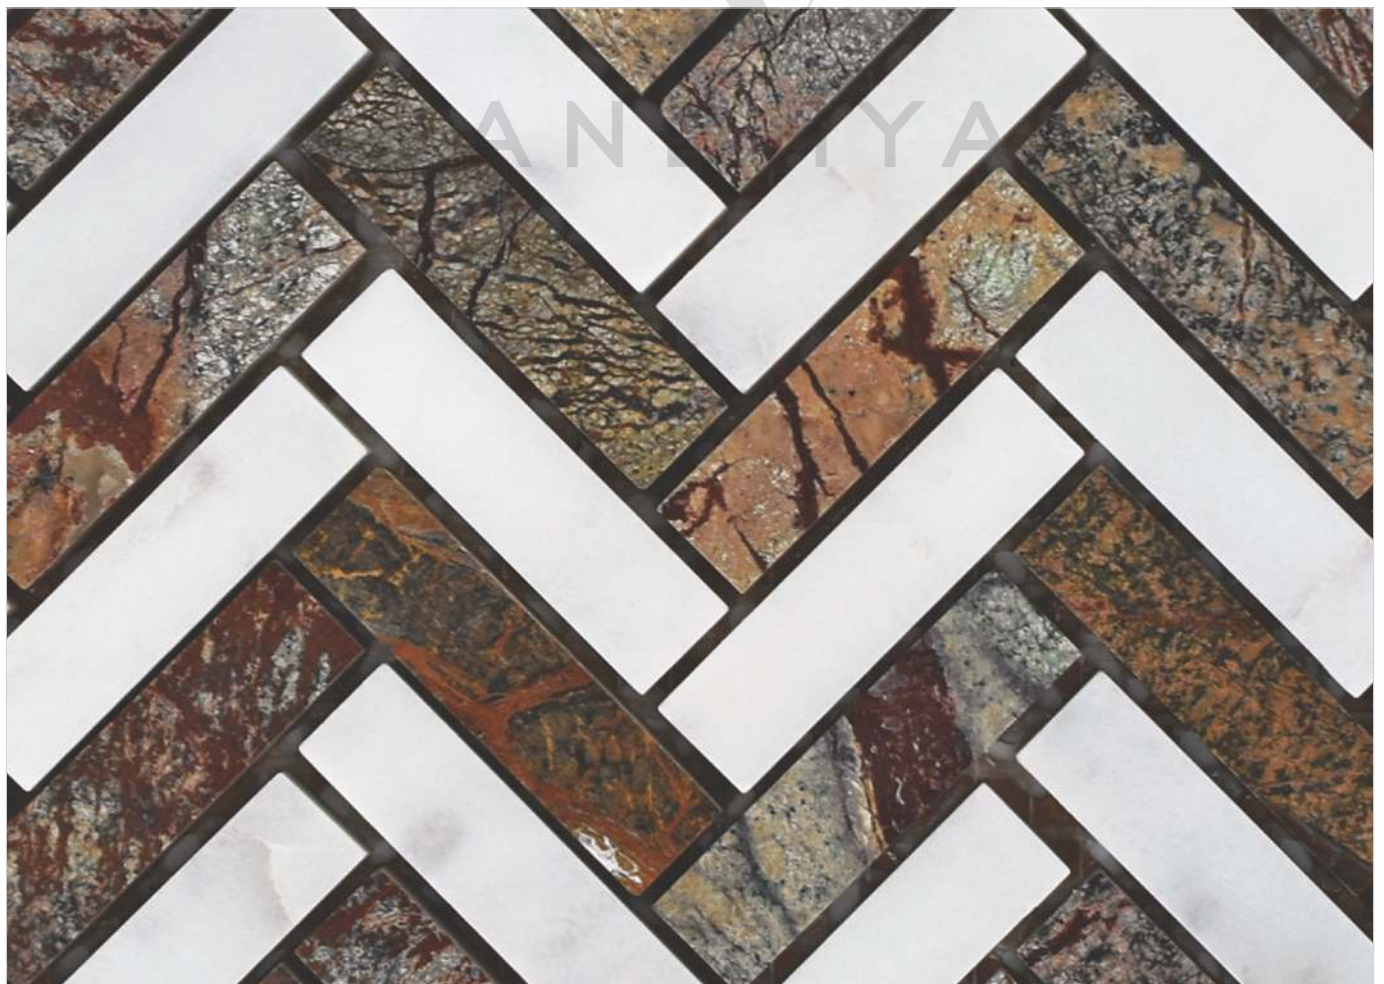

# 14002 BLACK & WHITE

PATTERN - LEAF

SURFACE GLOSSY