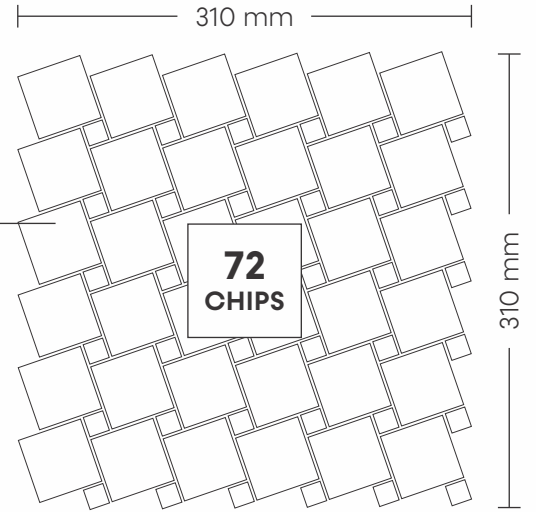

# 19001 BLACK & WHITE

PATTERN - SQUARE WITH DOT

SURFACE GLOSSY

**CHIP SIZE**  
48x48mm,  
15x15mm

**SHEET SIZE**