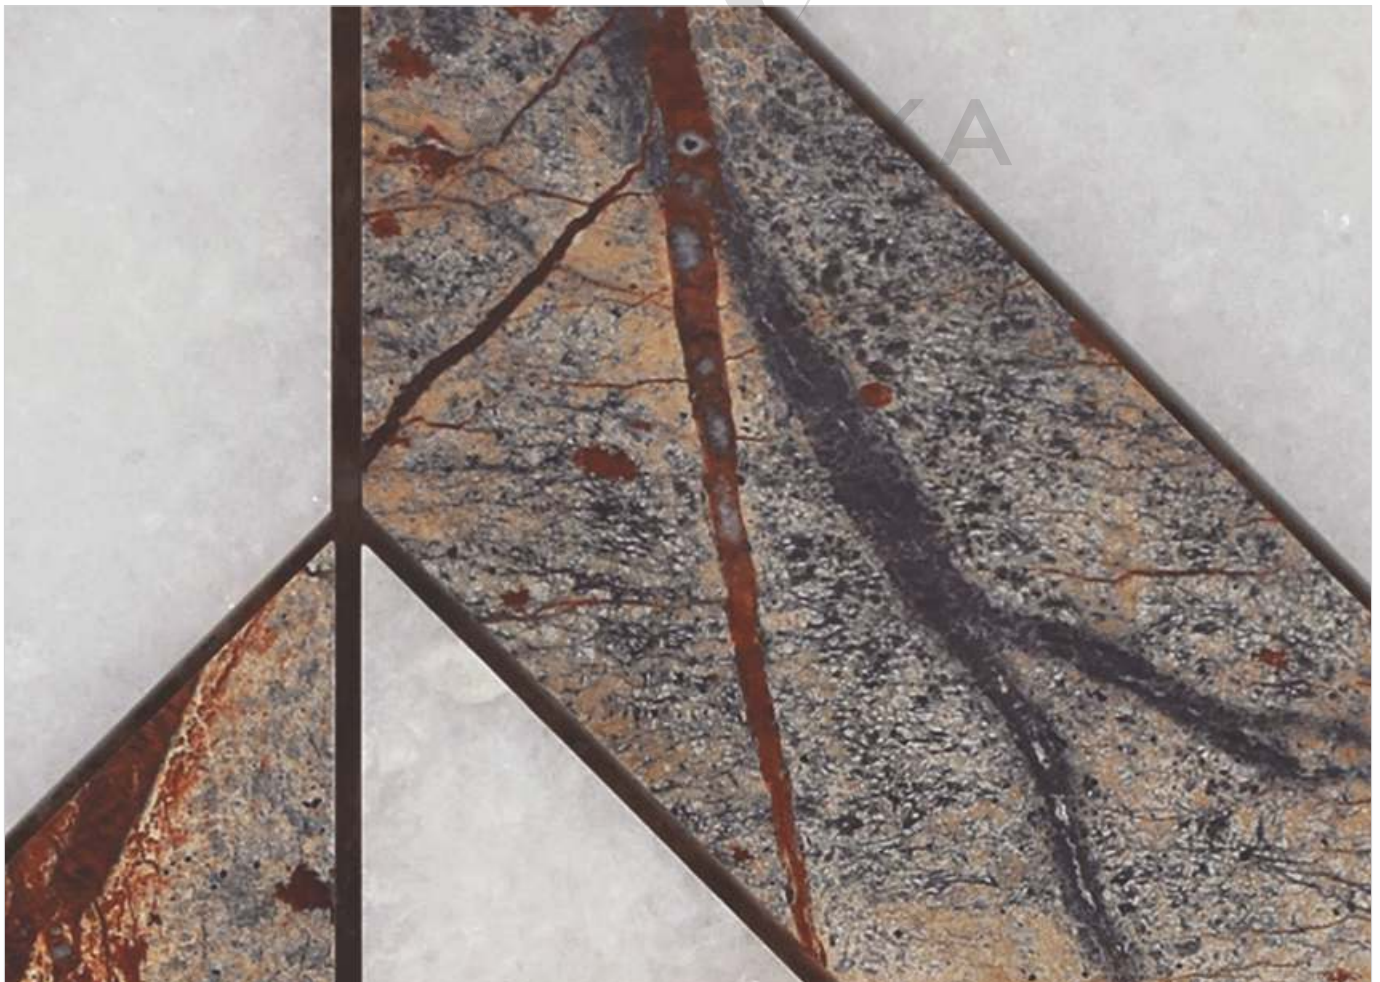

17005 WHITE & RAIN FOREST

PATTERN - CHEVRON ZIG-ZAG (1)