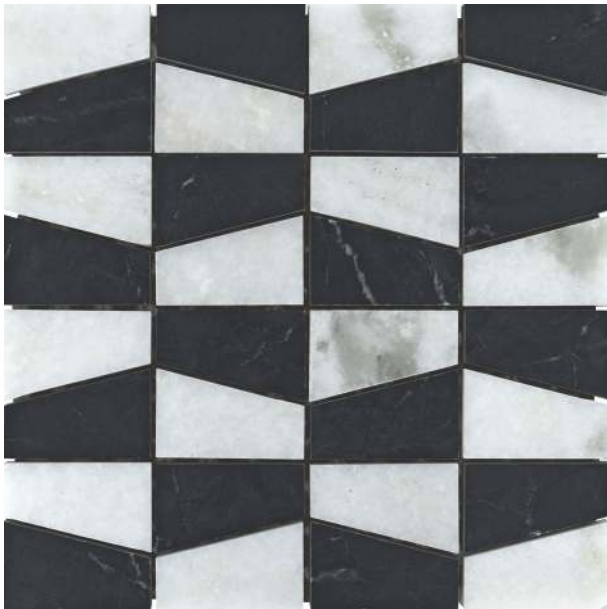

29001 INDIAN BLACK & WHITE

PATTERN - MOSAIC (1)