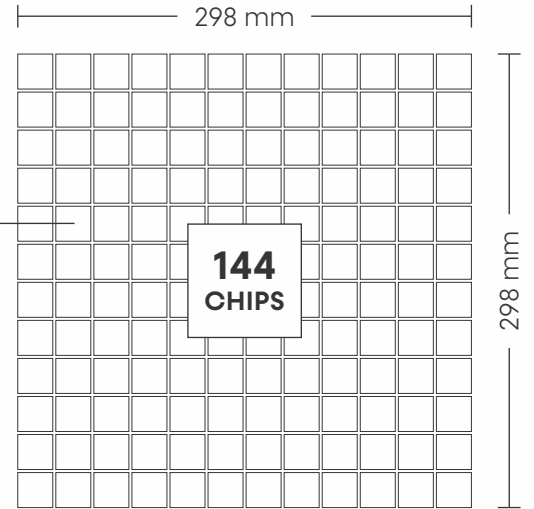

# 62002 IRISH BROWN

PATTERN - SQUARE (2)

SURFACE GLOSSY

CHIP SIZE  
23x23mm

SHEET SIZE

# 63001 BASWARA & GREEN

PATTERN - FISH SCALE

SHEET SIZE

290 mm

CHIP SIZE  
83x94mm

18  
CHIPS

272 mm

SURFACE GLOSSY