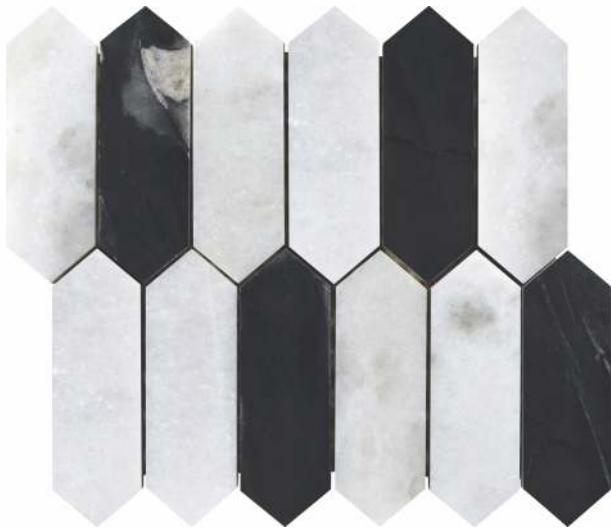

31001 INDIAN BLACK & WHITE

PATTERN - PICKET