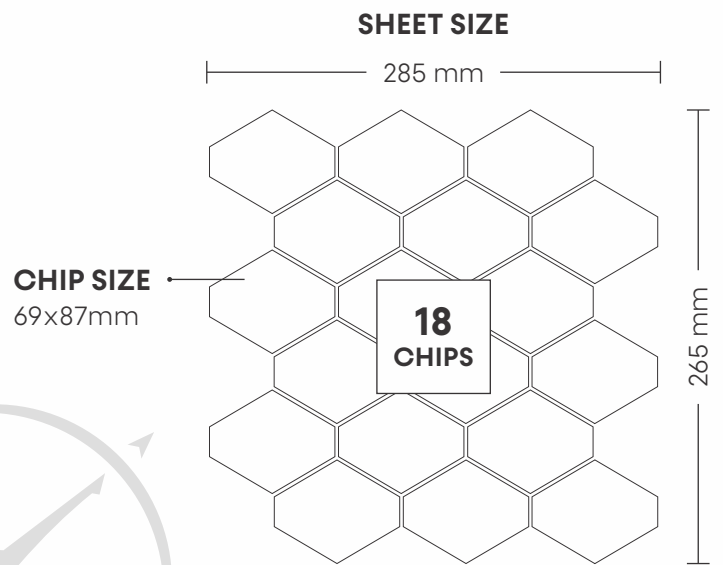

39011 BASWARA & BLACK

PATTERN - LONG HEXAGON (1)

SURFACE GLOSSY