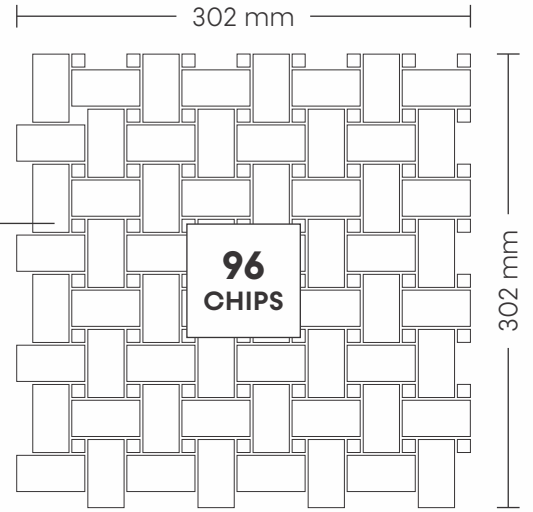

SURFACE GLOSSY

CHIP SIZE
25x48mm,
10x10mm

SHEET SIZE