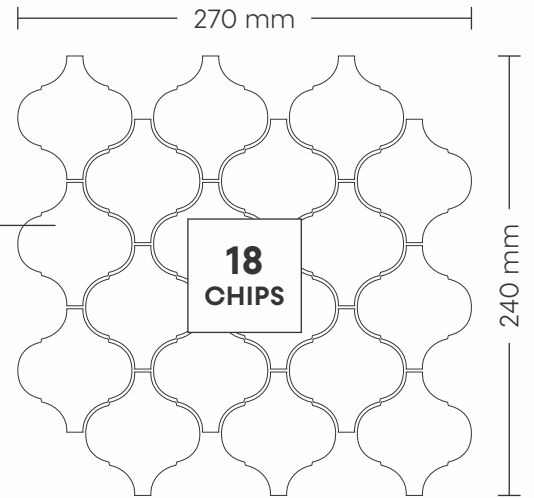

# 54004 WOOD GREY

PATTERN - AREBESQUE

SURFACE GLOSSY

CHIP SIZE  
78x74mm

SHEET SIZE