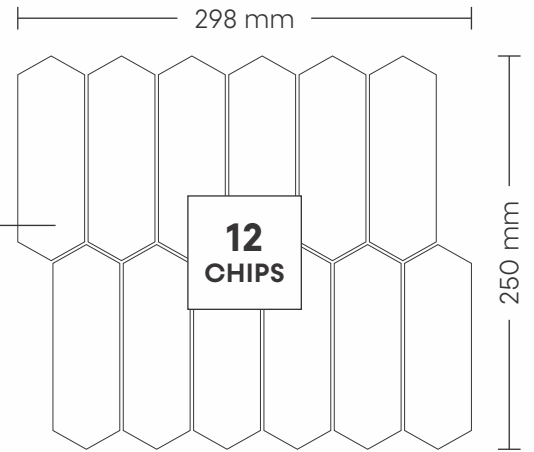

CHIP SIZE
48x148mm

SHEET SIZE