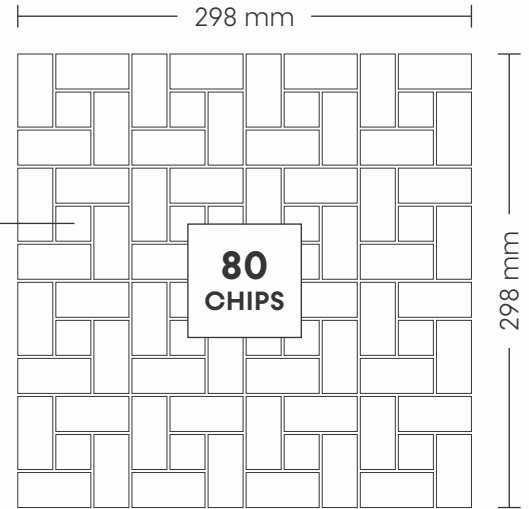

38010 RAIN FOREST & BASWARA

PATTERN - PINWHEEL

SHEET SIZE

CHIP SIZE
23x23mm,
23x48mm

SURFACE GLOSSY