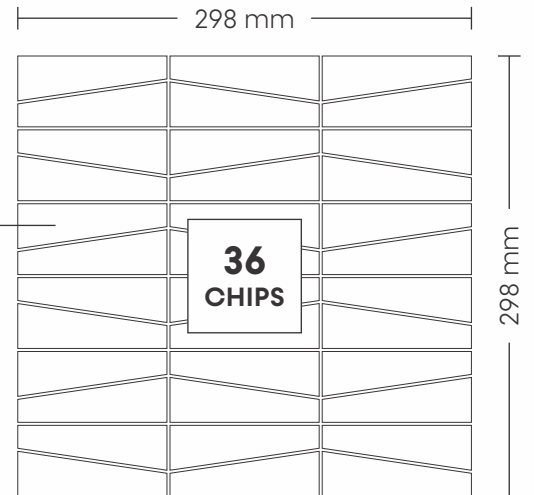

CHIP SIZE  
85x3mm

SHEET SIZE

# 53001 INDIAN BLACK & WHITE

PATTERN - MOSAIC (2)

SURFACE GLOSSY

CHIP SIZE  
98x1.5mm

SHEET SIZE

# 54004 WOOD GREY

PATTERN - AREBESQUE

SURFACE GLOSSY

CHIP SIZE  
78x74mm

SHEET SIZE