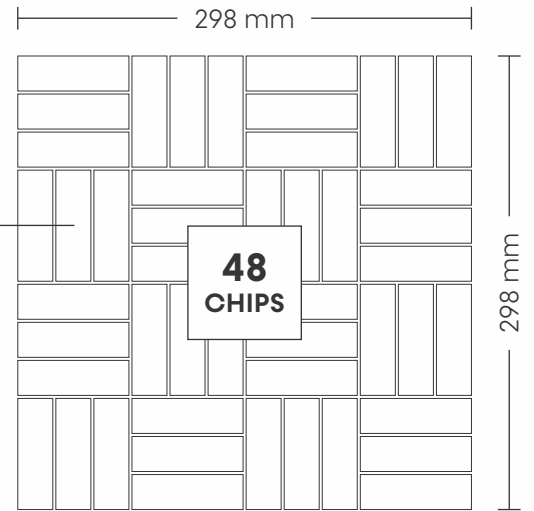

37010 RAIN FOREST & BASWARA

PATTERN - WEAVES (1)

SHEET SIZE

CHIP SIZE
23x73mm

SURFACE GLOSSY