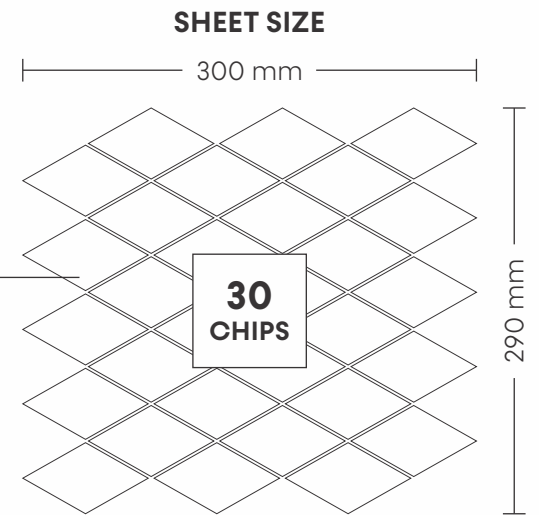

**45003
PINK**

PATTERN - DIAMONDS