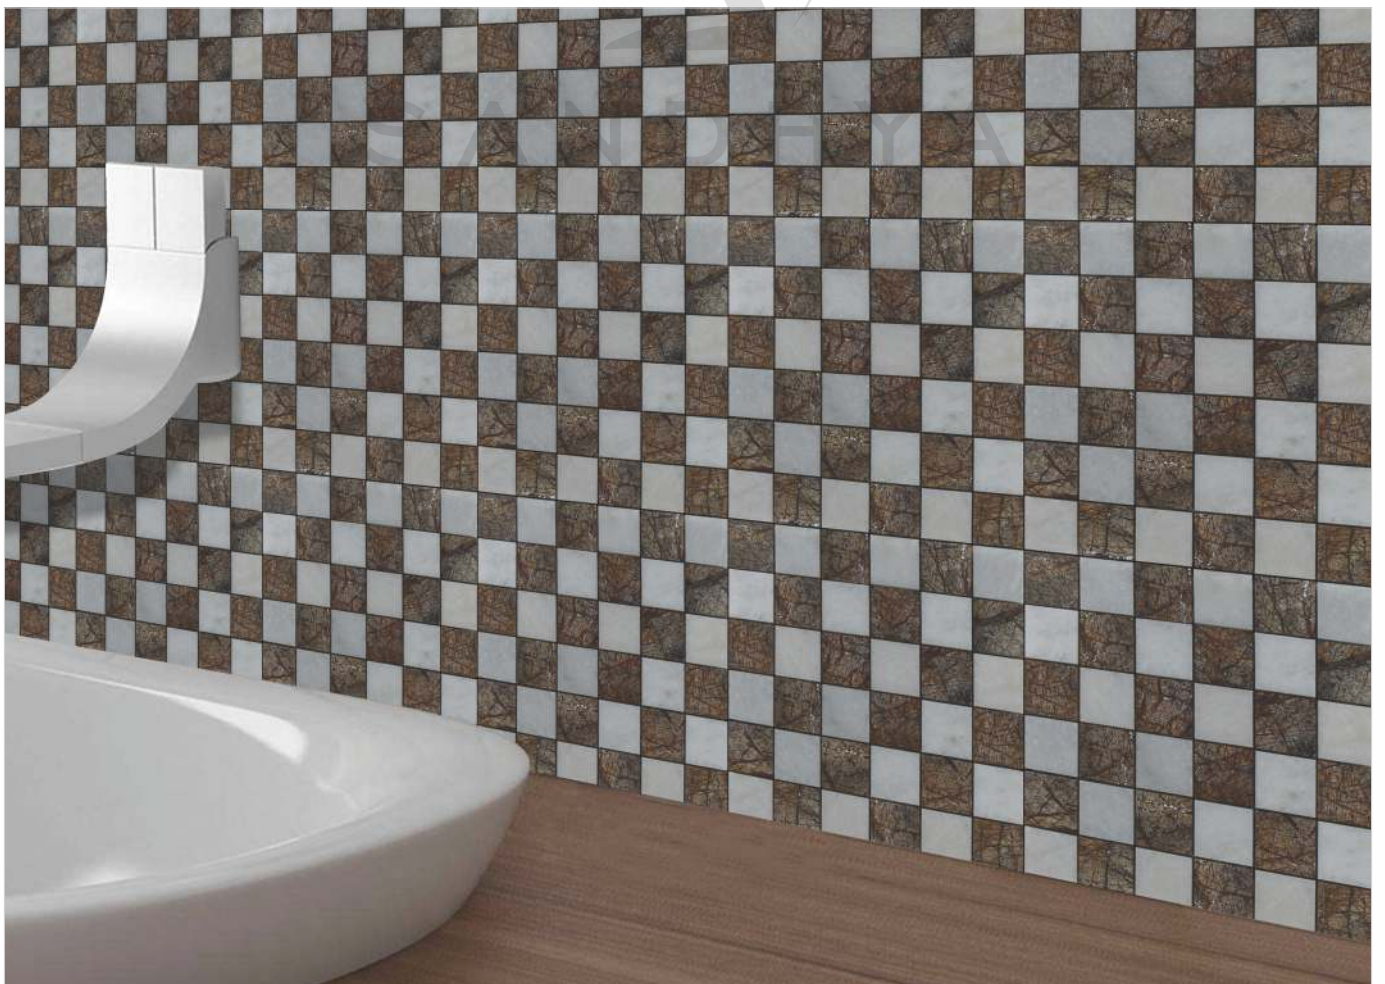

# 9002 RAIN FOREST & WHITE

PATTERN - SQUARE (1)

**SHEET SIZE**

**CHIP SIZE**  
48x48mm

SURFACE GLOSSY