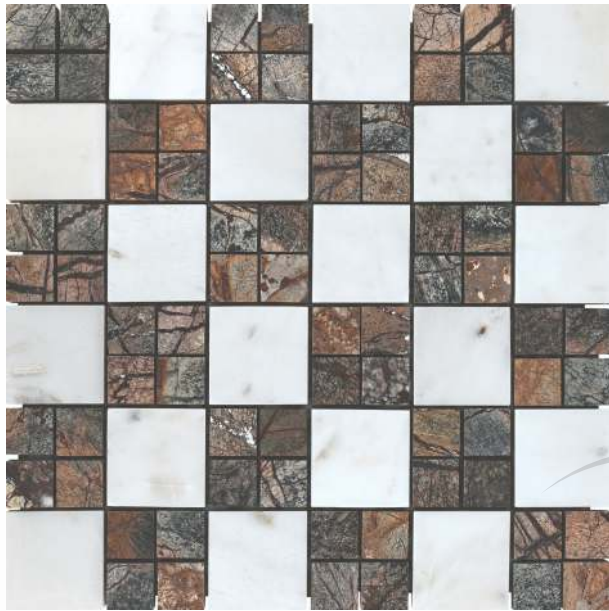

22010 RAIN FOREST & BASWARA

PATTERN - SQUARE (2)