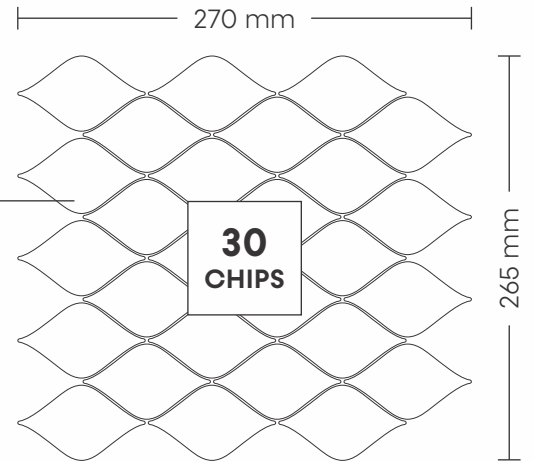

# 65002 GREEN

PATTERN - TREE LEAF

SURFACE GLOSSY

CHIP SIZE  
48x86mm

SHEET SIZE