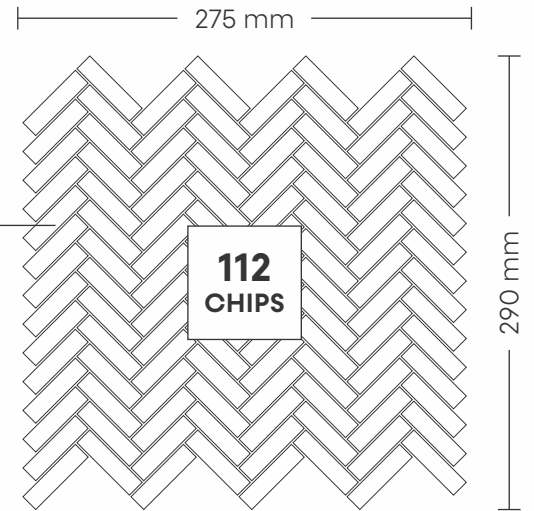

# 13002 WHITE & RAIN FOREST

PATTERN - HERRING BONE (2)

SURFACE GLOSSY

CHIP SIZE  
12x48mm

SHEET SIZE