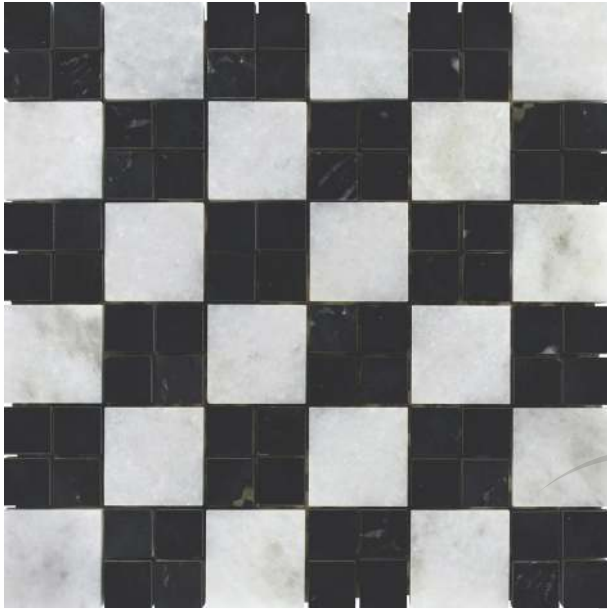

22001 INDIAN BLACK & WHITE

PATTERN - SQUARE (2)