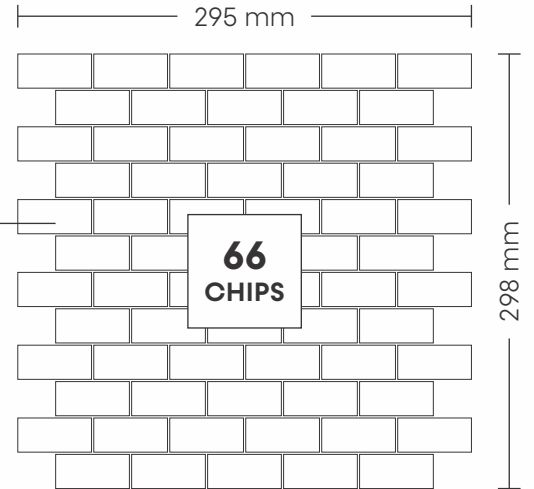

# 5006 BASWARA & IRIS BROWN

PATTERN - BRICK BONE (1)

SURFACE GLOSSY

CHIP SIZE  
23x48mm

SHEET SIZE