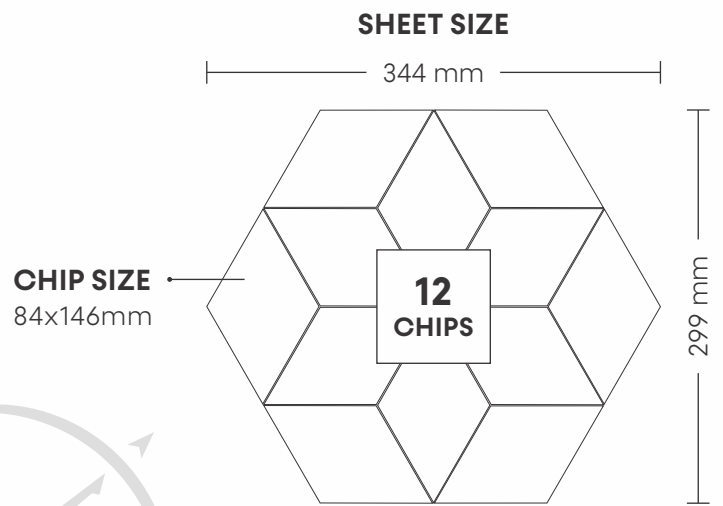

35003 INDIAN BLACK & WHITE

PATTERN - SQUARE CUBE (2)