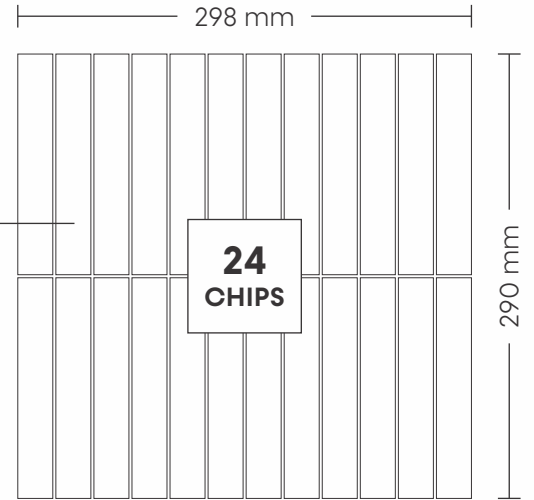

SURFACE GLOSSY

CHIP SIZE
23x145mm

SHEET SIZE