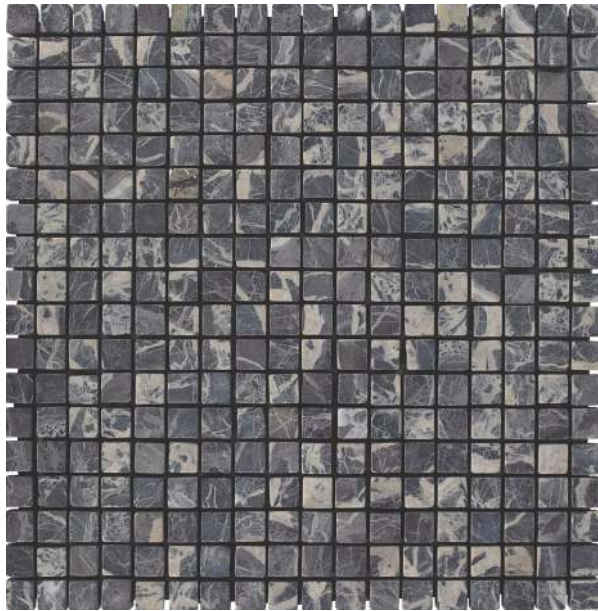

56005 IRISH BROWN

PATTERN - TRUMBLED PUZZLE