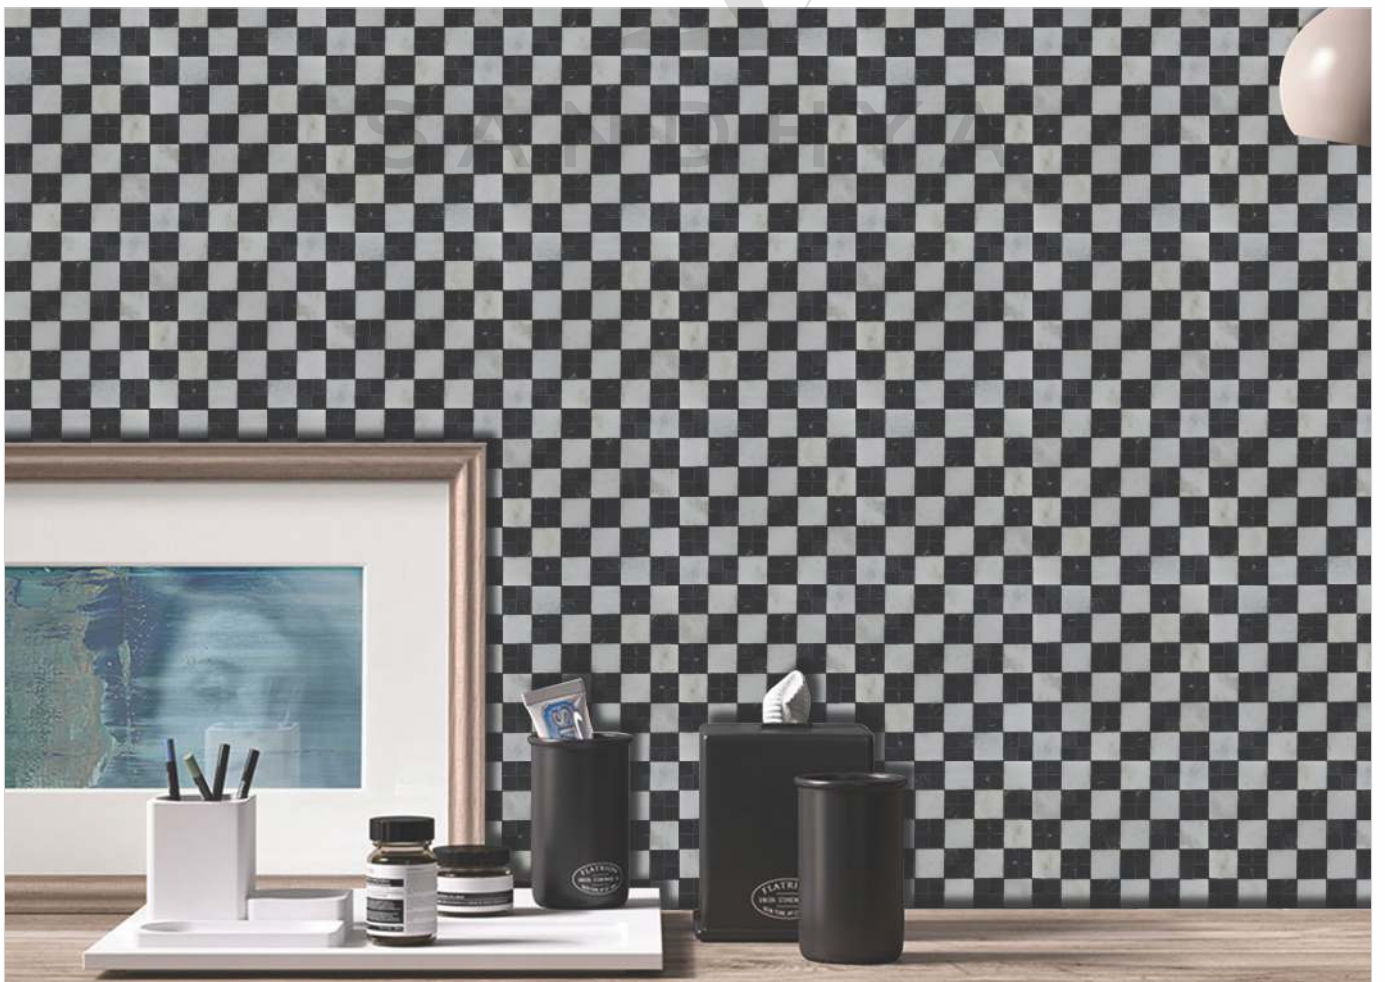

# 22001 INDIAN BLACK & WHITE

PATTERN - SQUARE (2)

SURFACE GLOSSY

**CHIP SIZE**  
23x23mm,  
48x48mm

**SHEET SIZE**