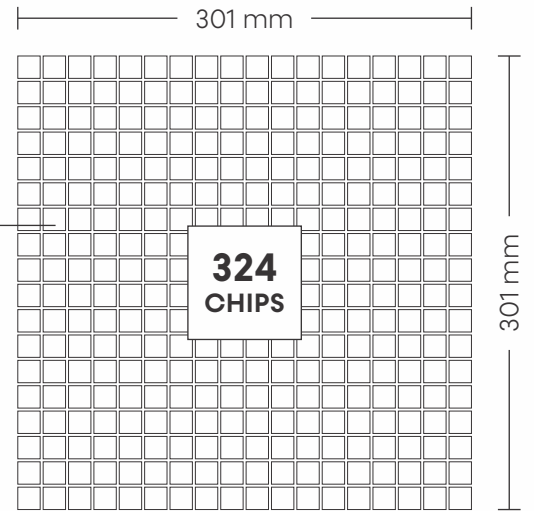

# 56003 MIX INDIAN

PATTERN - TRUMBLED PUZZLE

SURFACE GLOSSY

CHIP SIZE  
15x15mm

SHEET SIZE

# 56005 IRISH BROWN

PATTERN - TRUMBLED PUZZLE

SURFACE GLOSSY

CHIP SIZE  
15x15mm

SHEET SIZE