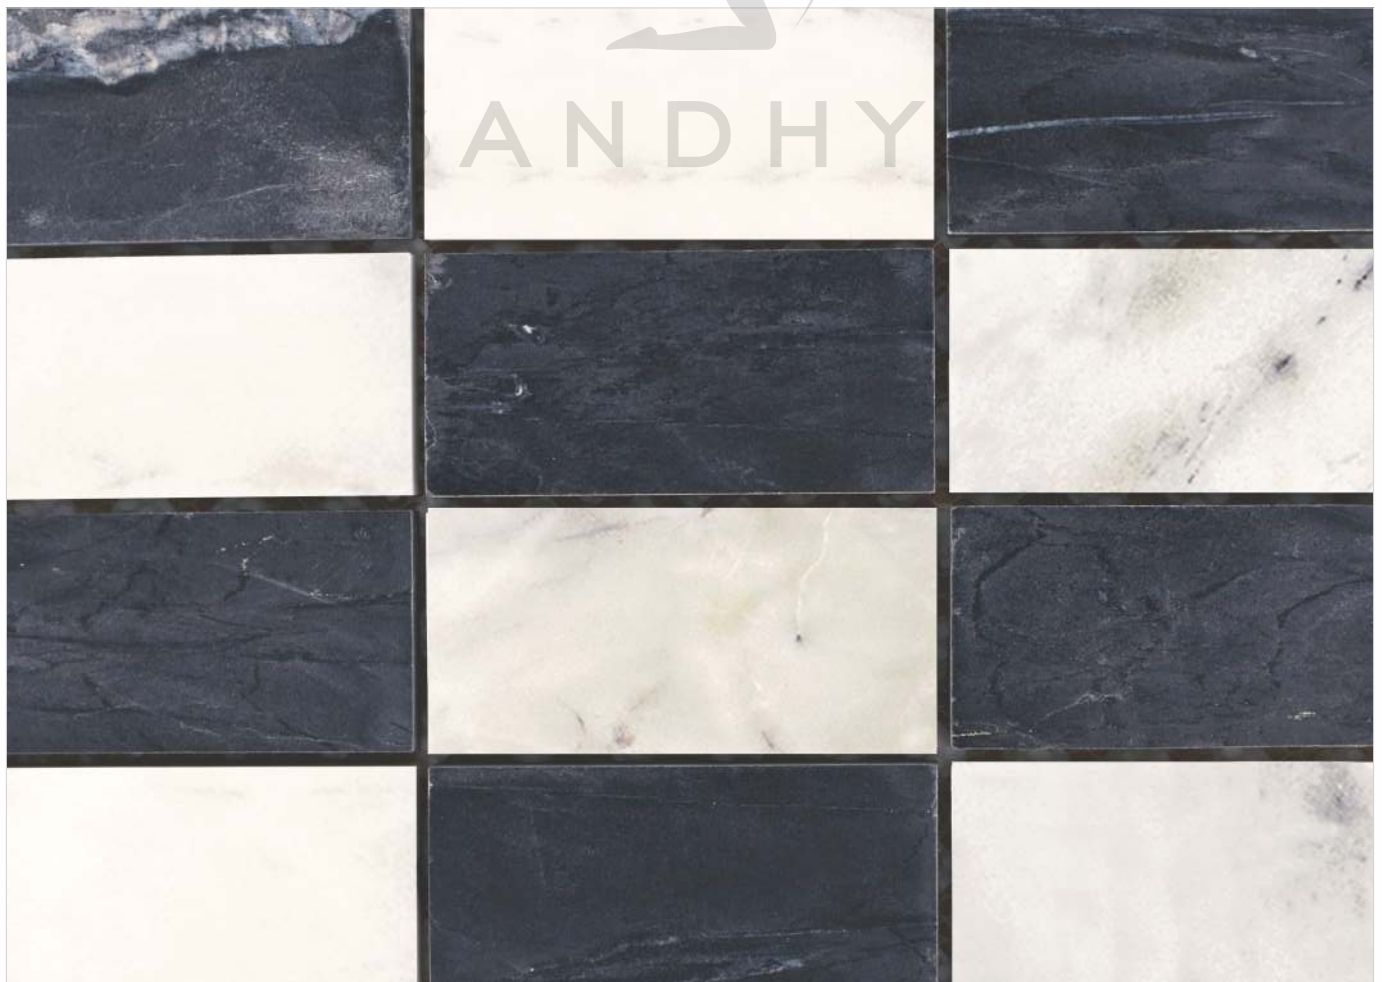

# 21011 BASWARA & BLACK

PATTERN - STAKE BONE (2)

SURFACE GLOSSY

CHIP SIZE  
45x95mm

SHEET SIZE