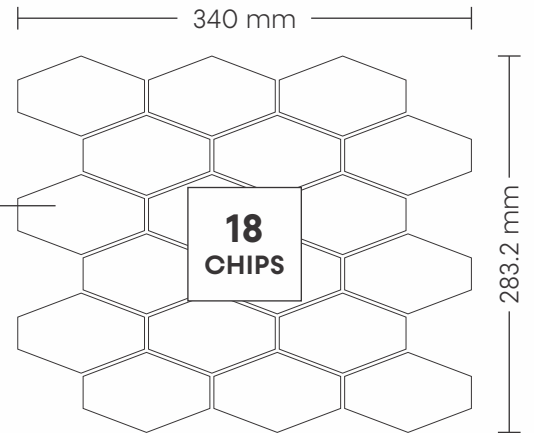

CHIP SIZE
95x60mm

SHEET SIZE