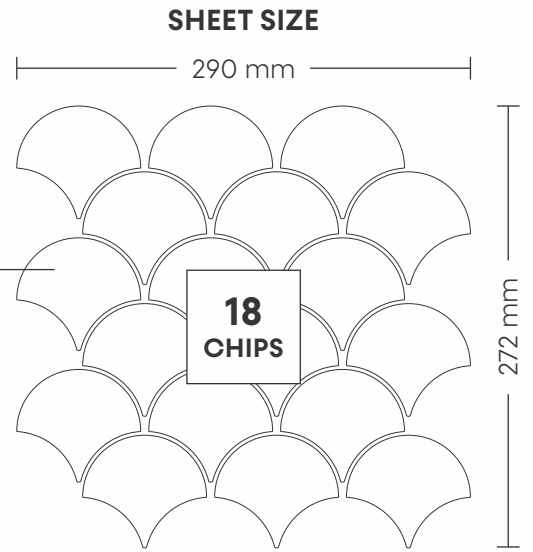

63003 BASWARA & RAIN FOREST

PATTERN - FISH SCALE