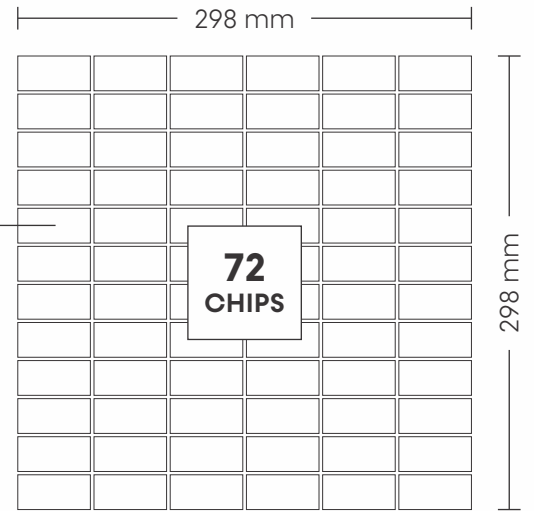

SURFACE GLOSSY

SHEET SIZE

CHIP SIZE
23x48mm