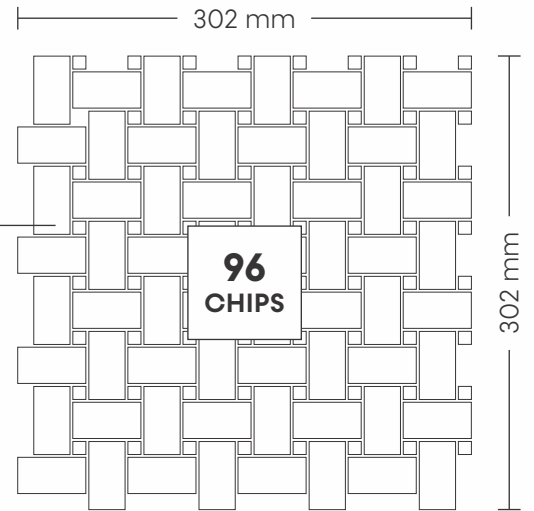

# 16001 BLACK & WHITE

PATTERN - BASKET WEAVES (2)

SURFACE GLOSSY

**CHIP SIZE**  
25x48mm,  
10x10mm

**SHEET SIZE**