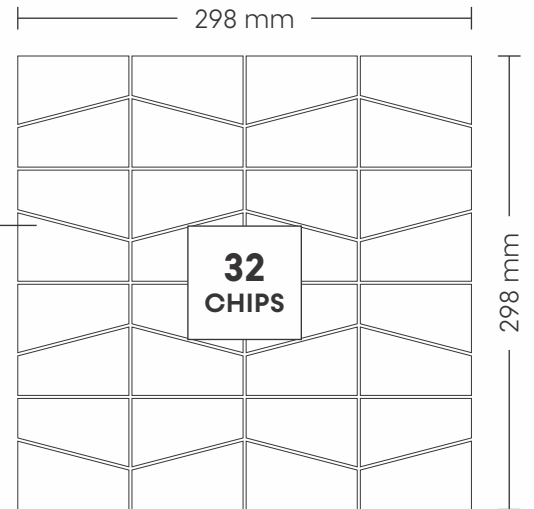

# 28001 INDIAN BLACK & WHITE

PATTERN - RANDOM STRIPS (2)

**SHEET SIZE**

**CHIP SIZE**

30x60mm,  
30x150mm,  
30x212mm

SURFACE GLOSSY

# 29001 INDIAN BLACK & WHITE

PATTERN - MOSAIC (1)

SURFACE GLOSSY

CHIP SIZE  
73.5x2.5mm

SHEET SIZE