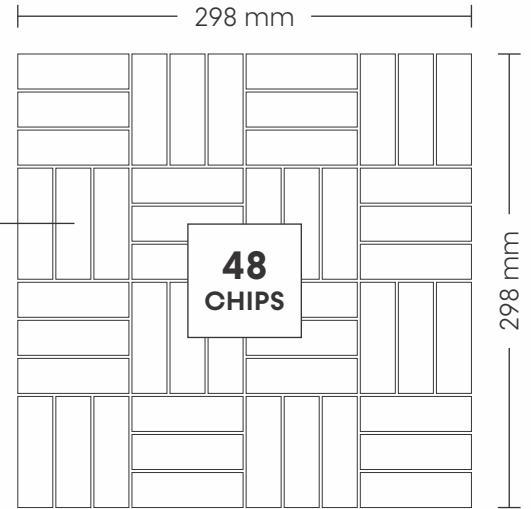

# 37002 INDIAN BLACK & WHITE

PATTERN - WEAVES (1)

**SHEET SIZE**

**CHIP SIZE**  
23x73mm

SURFACE GLOSSY