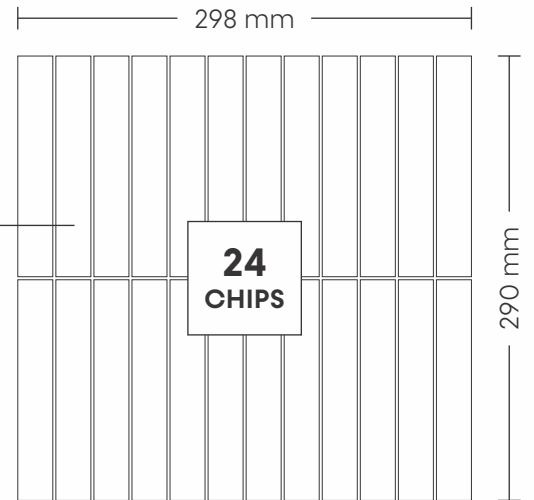

24010 RAIN FOREST & BASWARA

PATTERN - STRIPS (1)

SHEET SIZE

CHIP SIZE
23x145mm

SURFACE GLOSSY