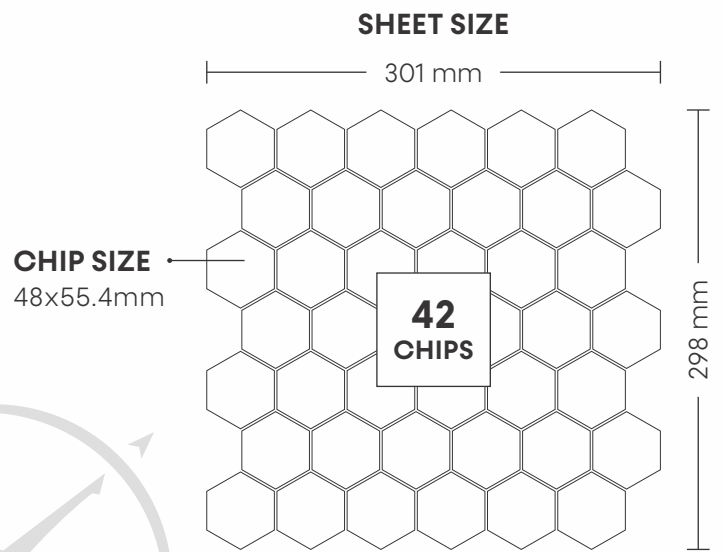

1007 INDIAN BLACK

PATTERN - HEXAGON (1)

SURFACE GLOSSY