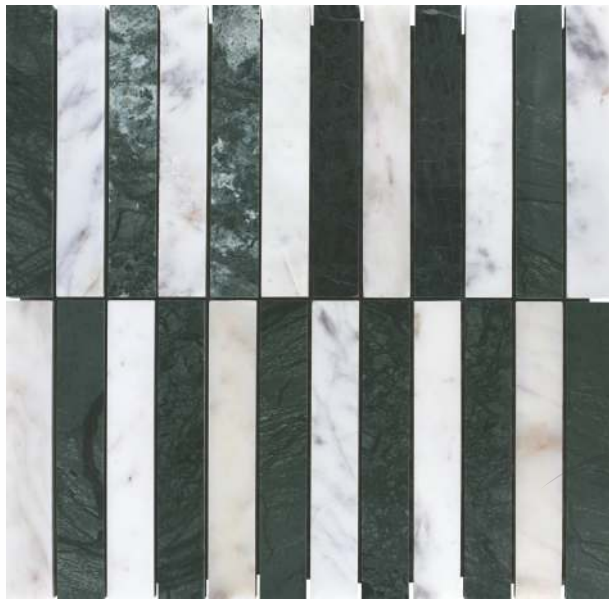

24005 BASWARA & GREEN

PATTERN - STRIPS (1)