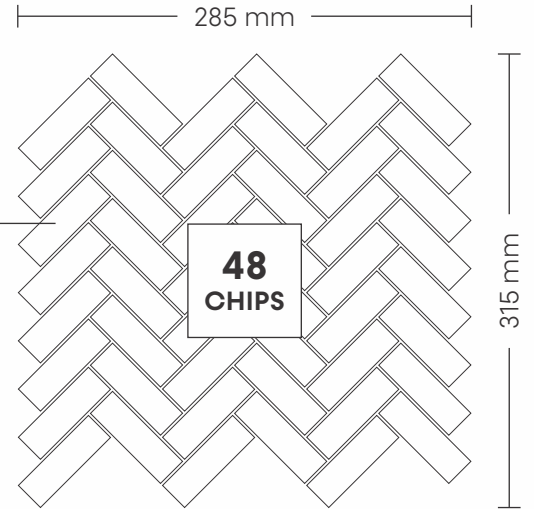

# 11003 INDIAN BLACK & WHITE

PATTERN - HERRING BONE (1)

SURFACE GLOSSY

CHIP SIZE  
23x73mm

SHEET SIZE