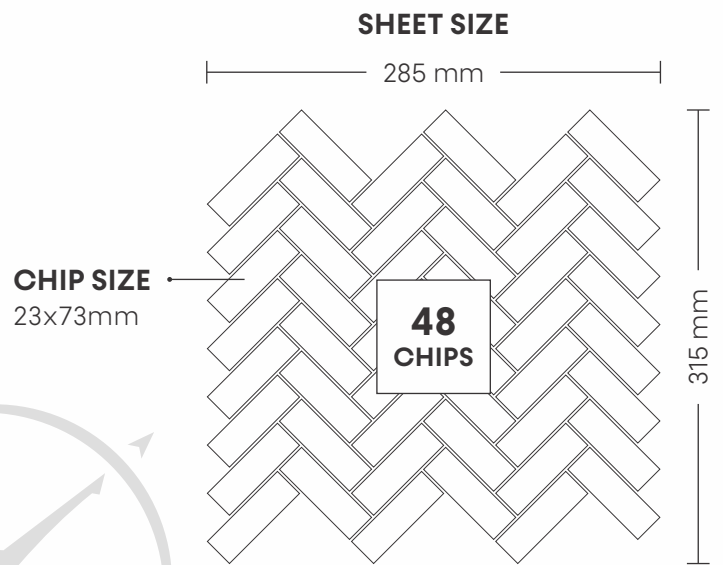

11006 BASWARA & GREEN

PATTERN - HERRING BONE (1)

SURFACE GLOSSY