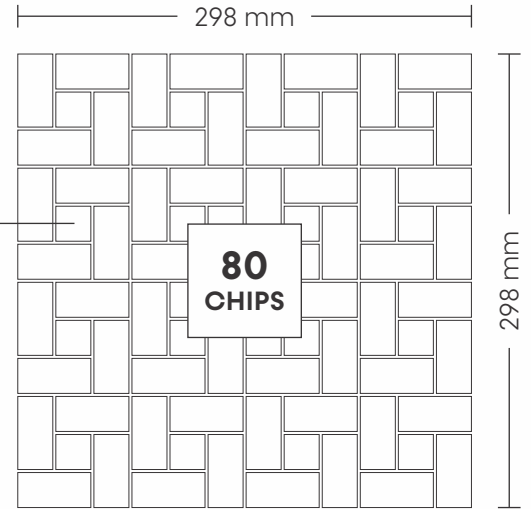

# 38001 INDIAN BLACK & WHITE

PATTERN - PINWHEEL

SURFACE GLOSSY

**CHIP SIZE**  
23x23mm,  
23x48mm

**SHEET SIZE**