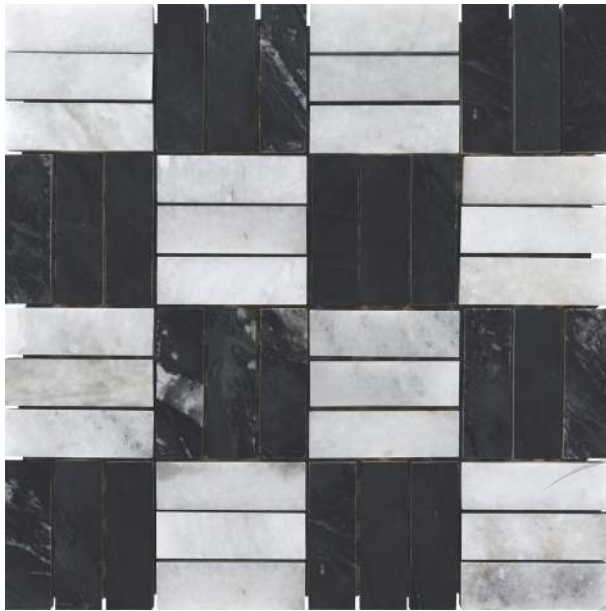

37002 INDIAN BLACK & WHITE

PATTERN - WEAVES (1)