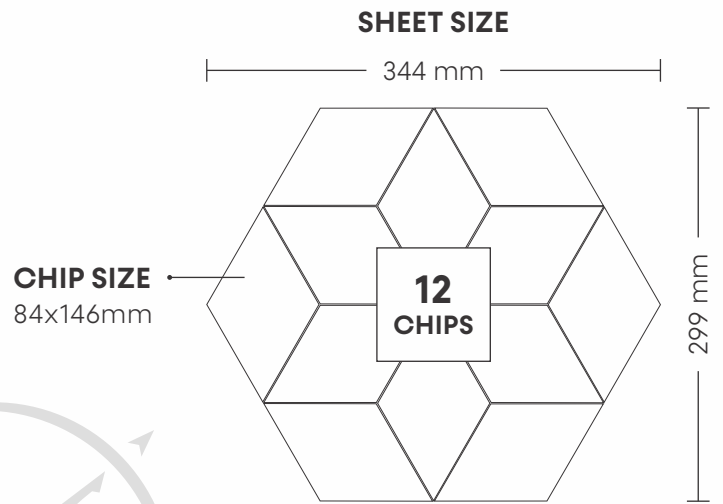

35011 BASWARA & BLACK

PATTERN - SQUARE CUBE (2)