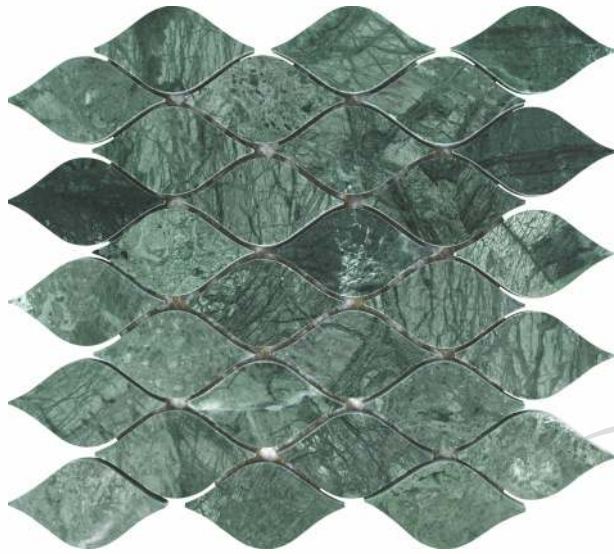

65002 GREEN

PATTERN - TREE LEAF