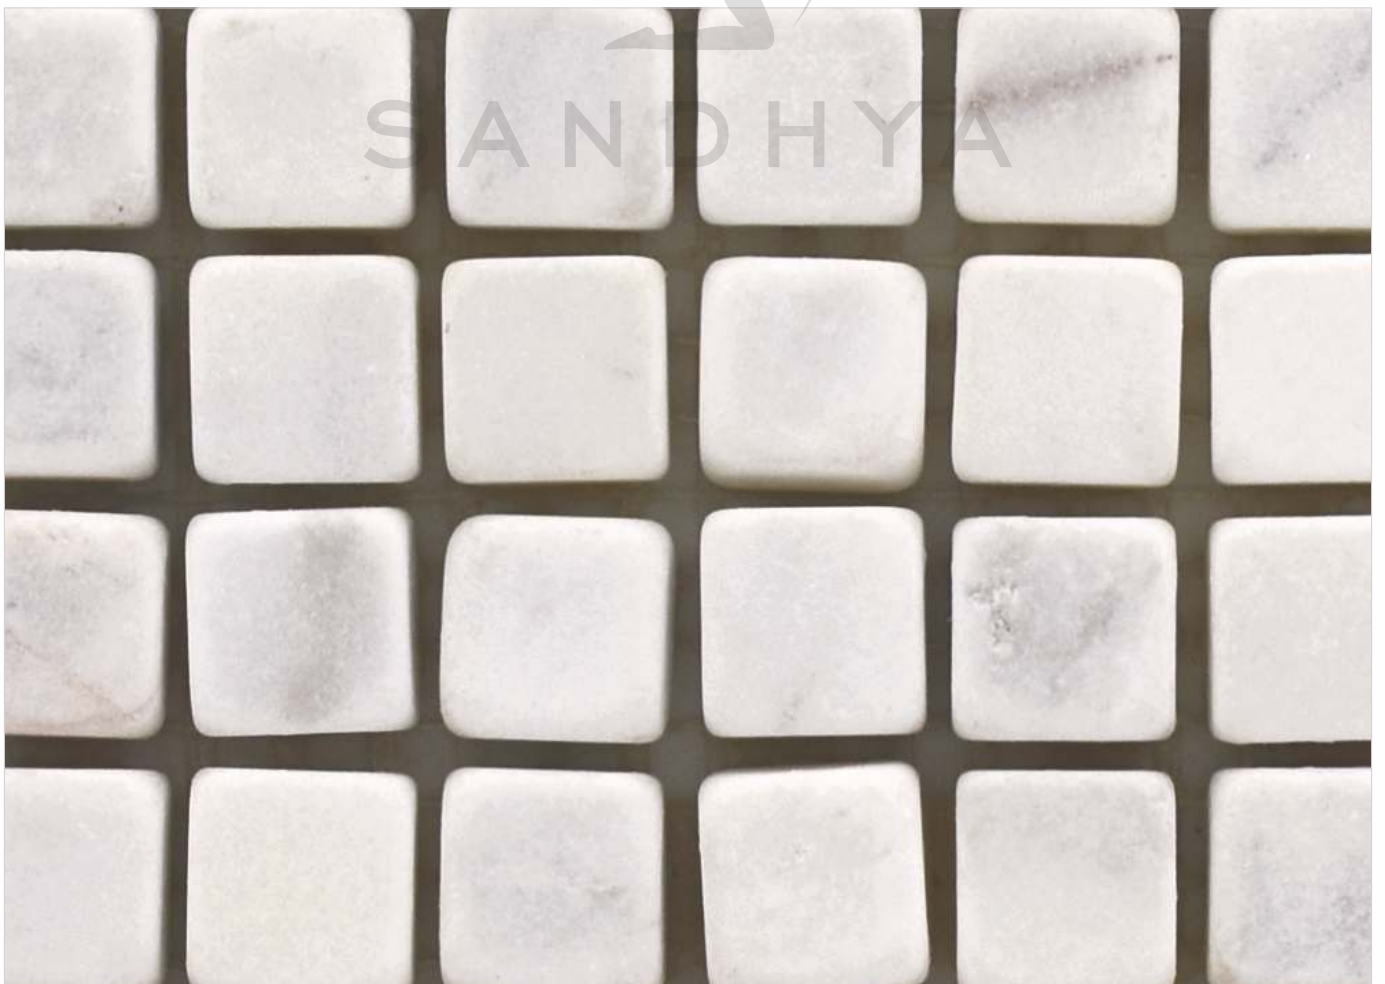

# 56001 BASWADA

PATTERN - TRUMBLED PUZZLE

SURFACE GLOSSY

CHIP SIZE  
15x15mm

SHEET SIZE