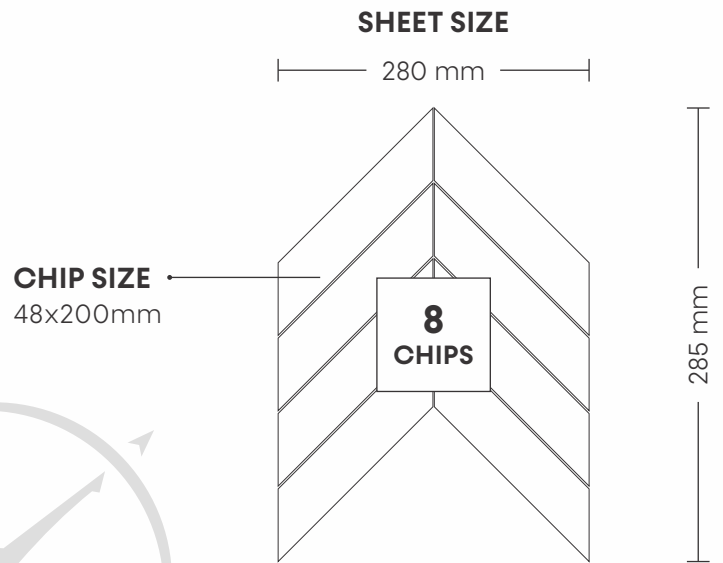

17007
BASWARA & BLACK

PATTERN - CHEVRON (1)

SURFACE GLOSSY