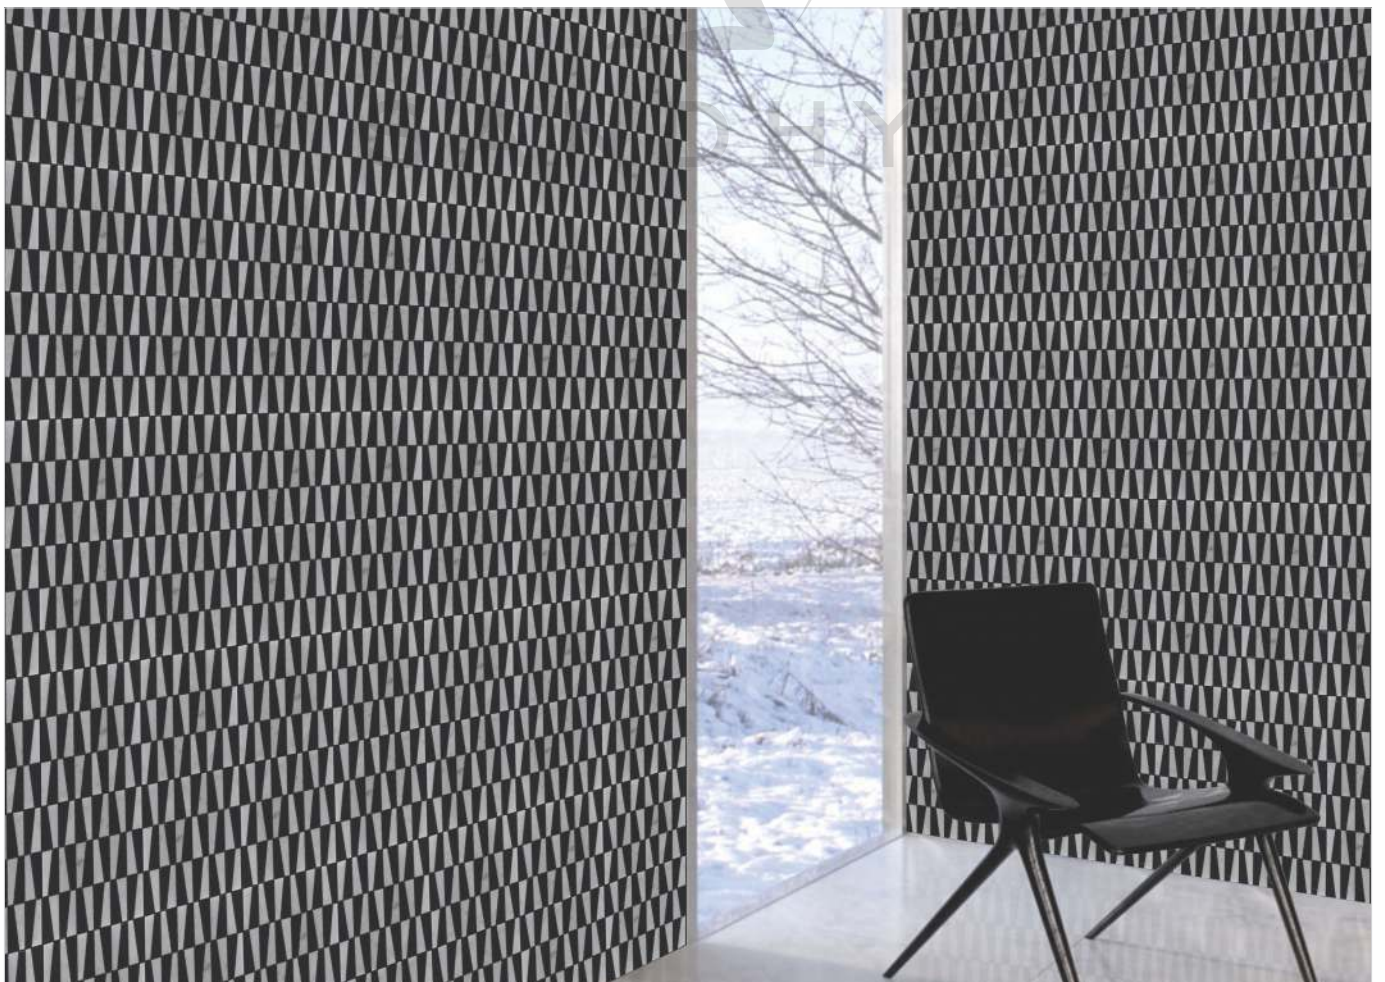

# 53001 INDIAN BLACK & WHITE

PATTERN - MOSAIC (2)

SURFACE GLOSSY

CHIP SIZE  
98x1.5mm

SHEET SIZE