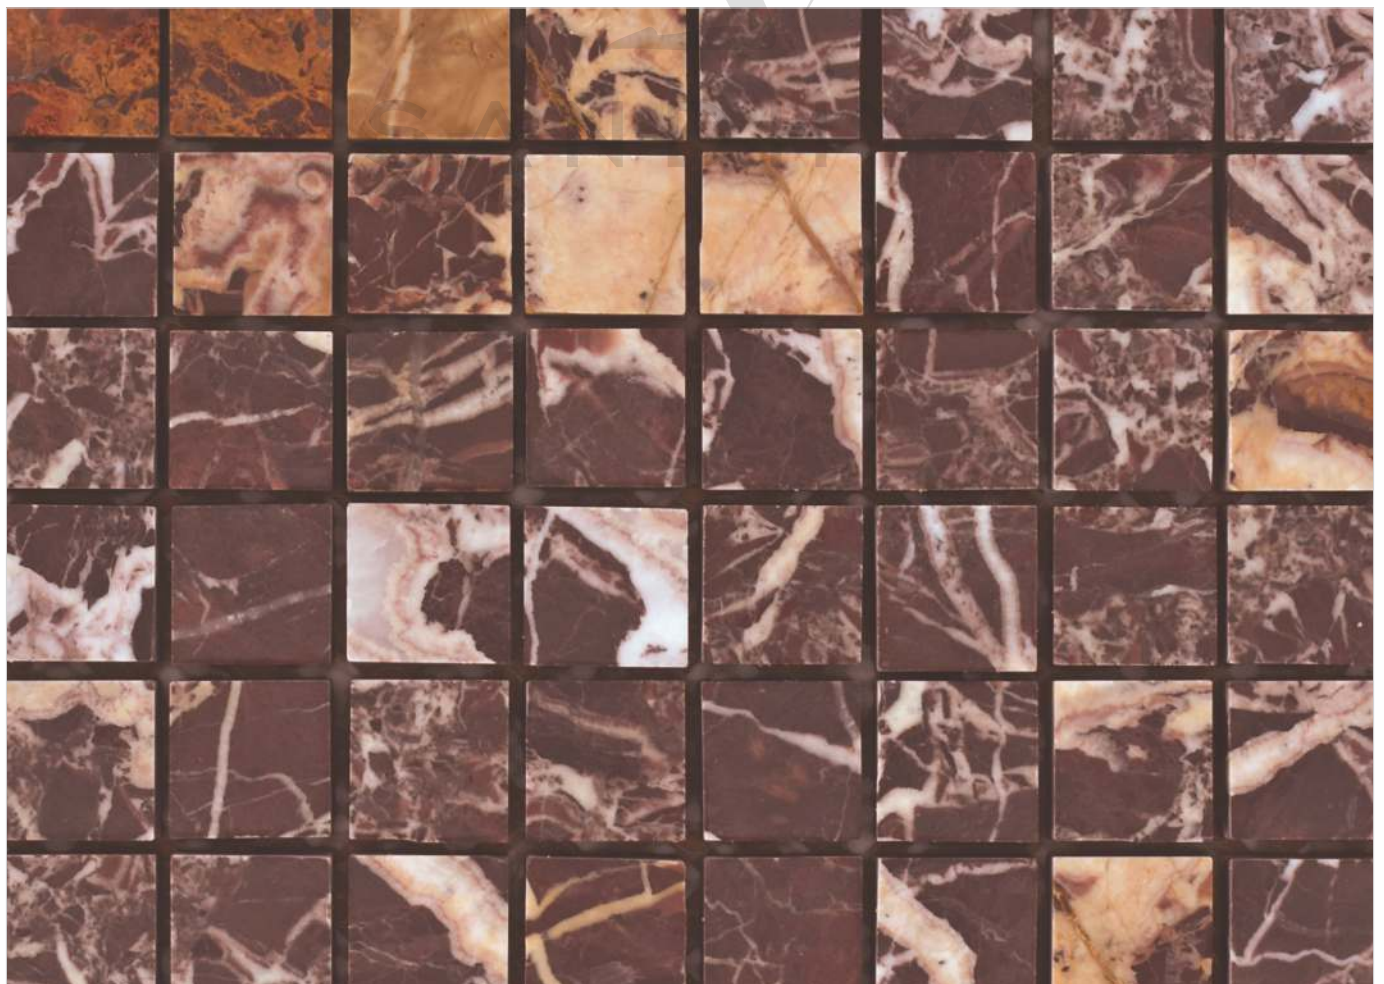

# 62002 IRISH BROWN

PATTERN - SQUARE (2)

SURFACE GLOSSY

CHIP SIZE  
23x23mm

SHEET SIZE