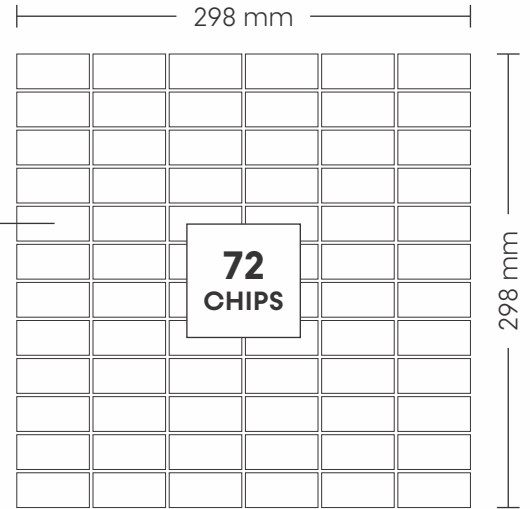

# 4006 BASWARA & PINK

PATTERN - STAKE BONE (1)

SURFACE GLOSSY

CHIP SIZE  
23x48mm

SHEET SIZE