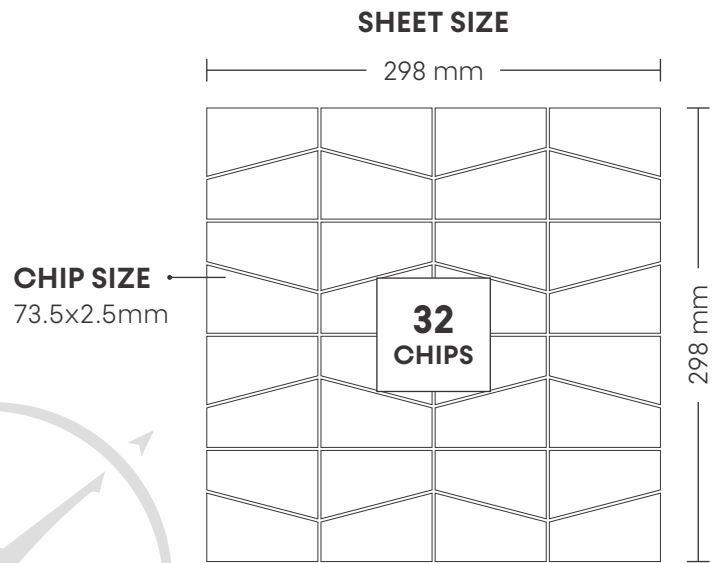

29011 BASWARA & BLACK

PATTERN - MOSAIC (1)

SURFACE GLOSSY