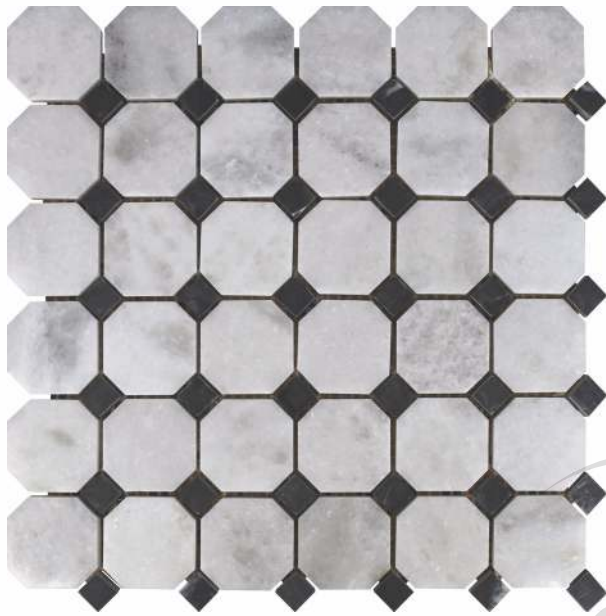

15001 INDIAN BLACK & WHITE

PATTERN - OCTAGON