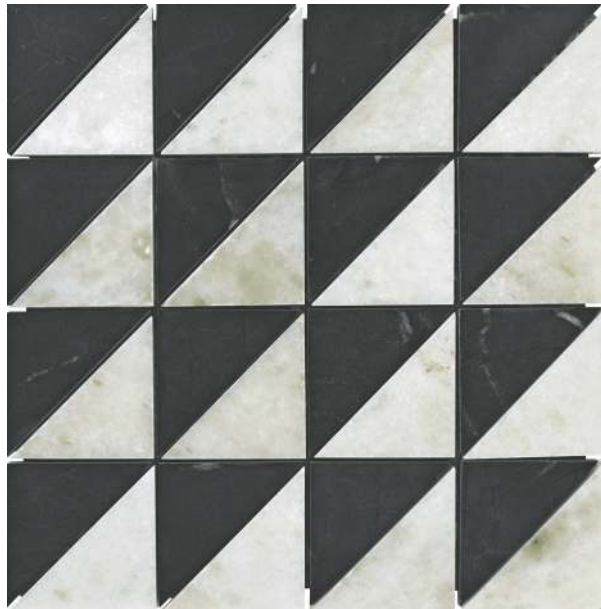

41001 BLACK & WHITE

PATTERN - TRIANGLE (1)

SURFACE GLOSSY