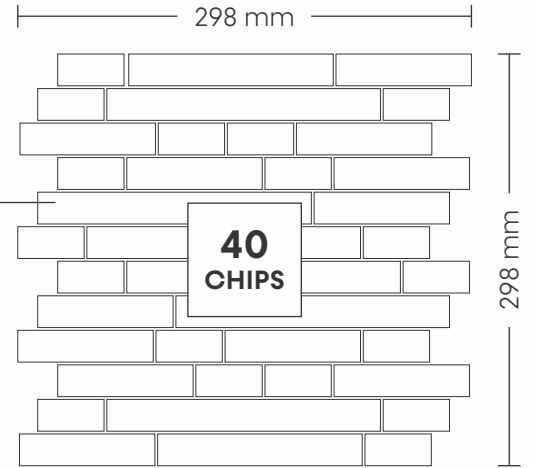

26001 INDIAN BLACK & WHITE

PATTERN - RANDOM STRIPS (1)

SURFACE GLOSSY

CHIP SIZE

23x48mm,
23x98mm,
23x148mm,
23x198mm

SHEET SIZE