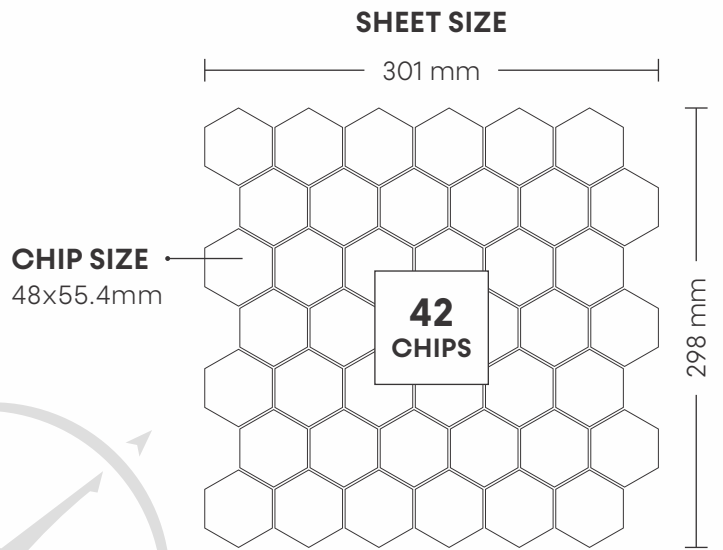

1008 FOSSIL STONE

PATTERN - HEXAGON (1)

SURFACE RUSTIC