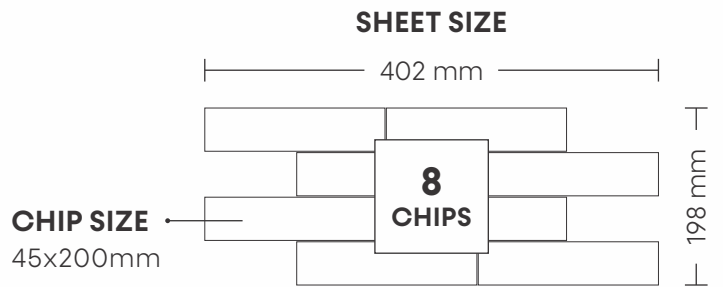

3002 COPPER SLATE

PATTERN - RECTANGLE (2)