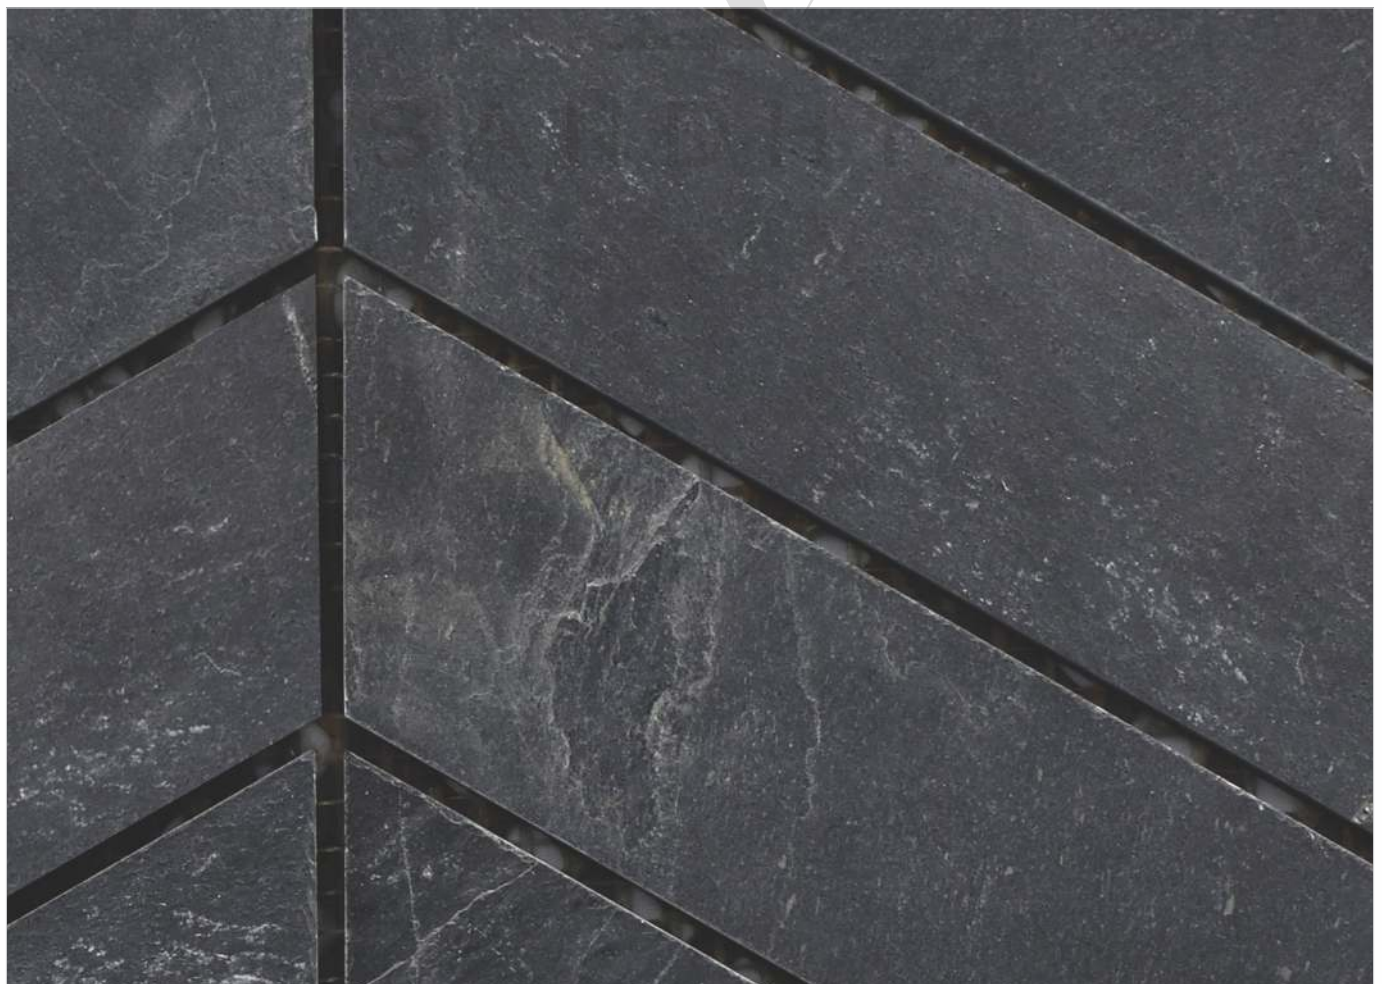

# 58002 YEELOW BRICKS

PATTERN - BRICK BONE (4)

CHIP SIZE  
23x73mm

SHEET SIZE

SURFACE RUSTIC