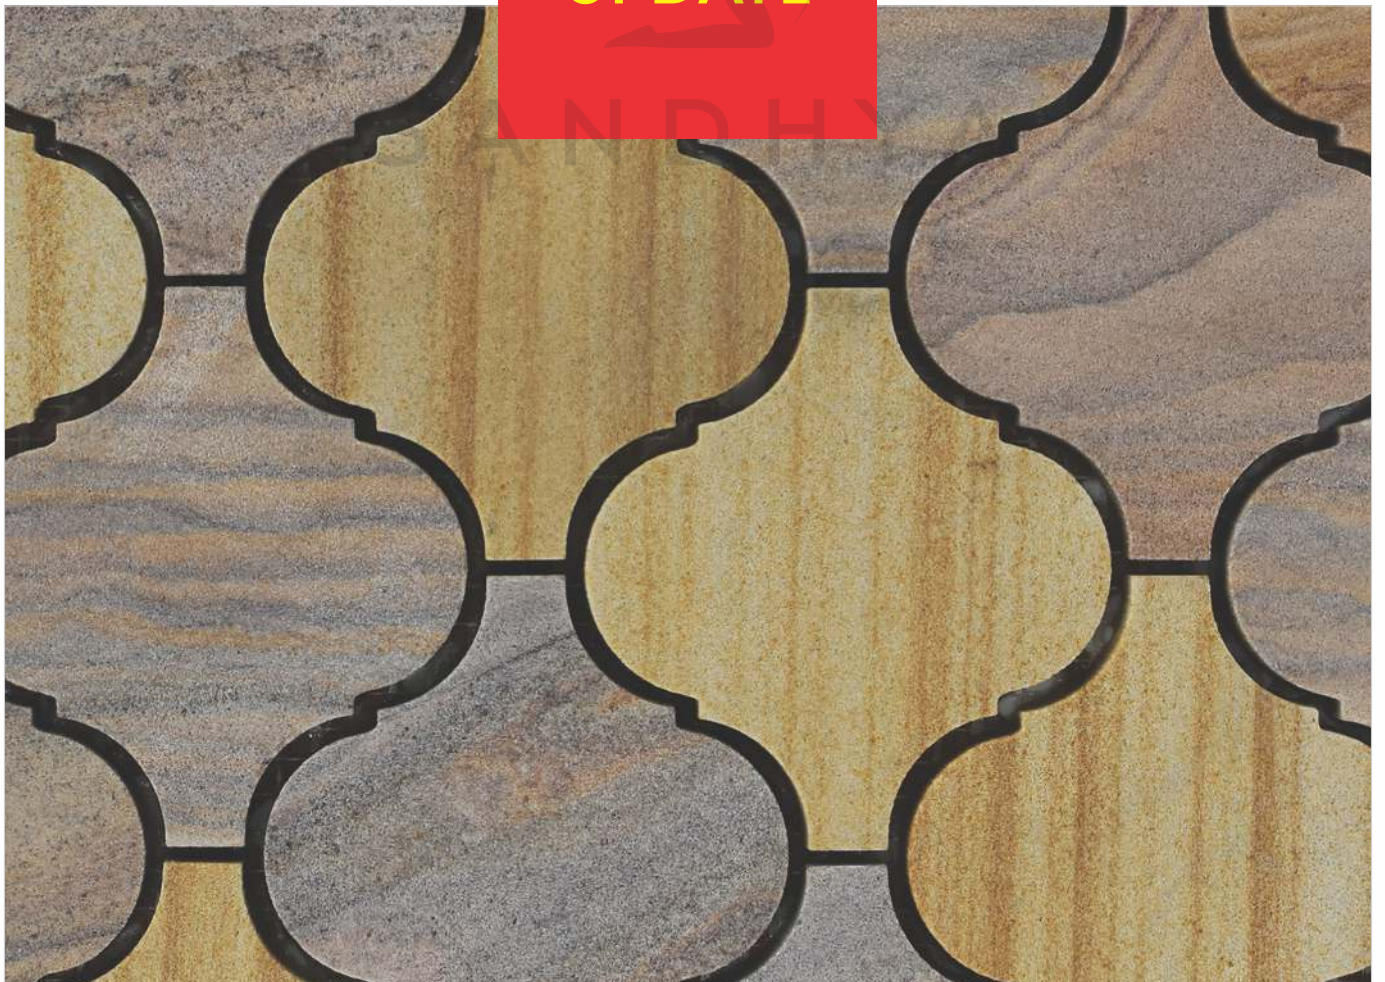

# 54002 RAINBOW TICK WOOD

PATTERN - AREBESQUE

**SHEET SIZE**

**CHIP SIZE**  
78x74mm

**18  
CHIPS**

SURFACE MATT

**TILES  
UPDATE**