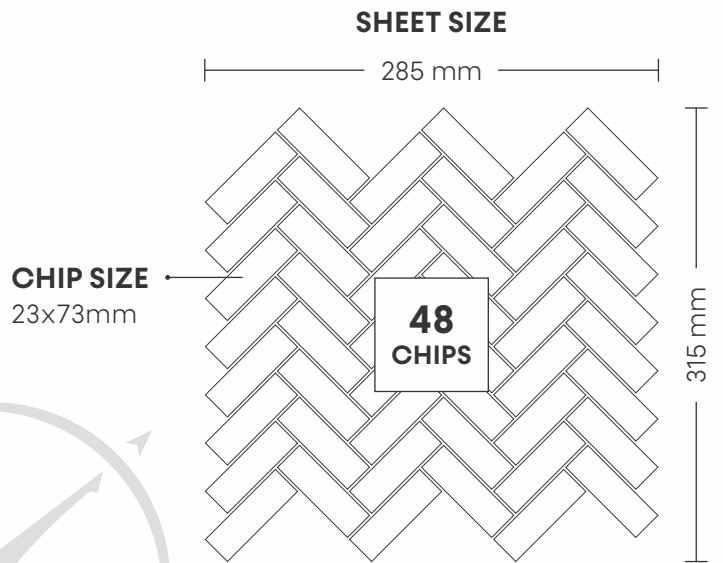

11002 FIRE BRICKS

PATTERN - HERRING BONE (1)