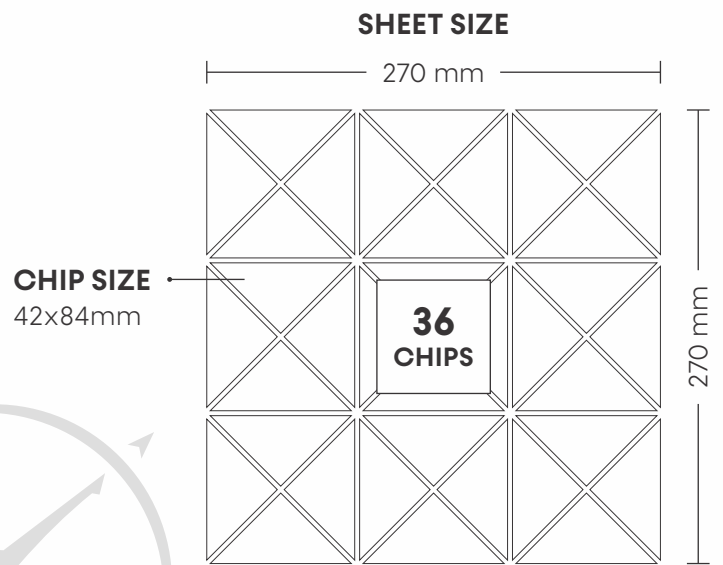

51002 RAINBOW TICK WOOD

PATTERN - TRIANGLE (2)