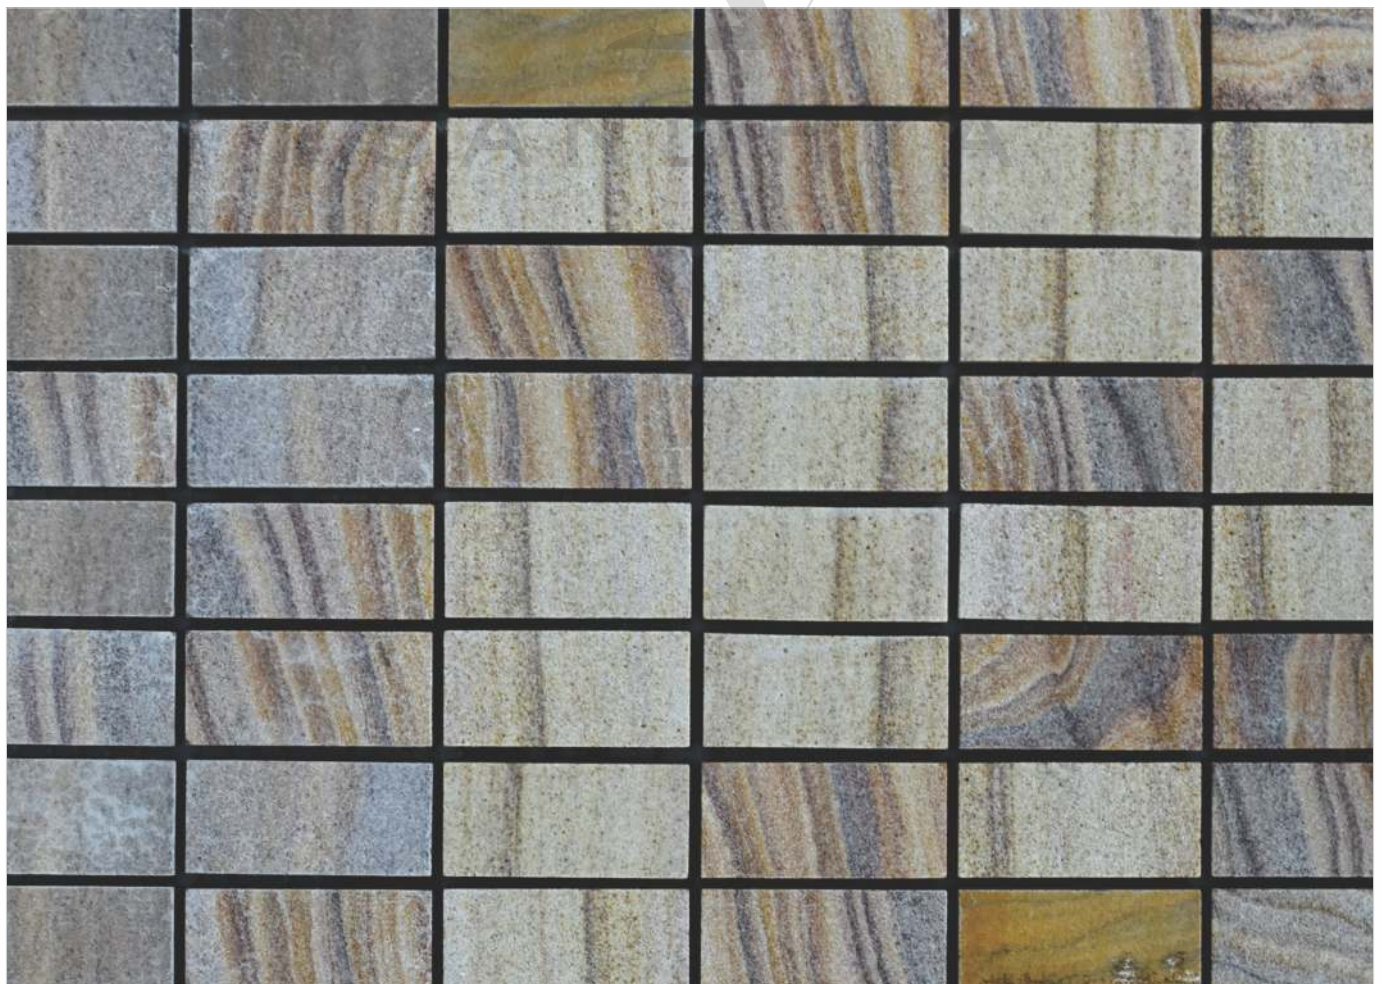

CHIP SIZE
23x48mm

SHEET SIZE