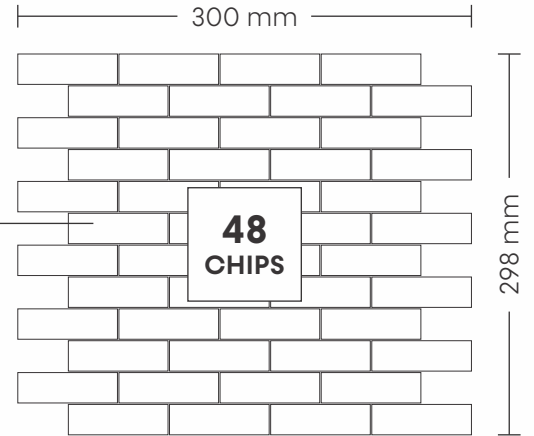

CHIP SIZE
23x73mm

SHEET SIZE