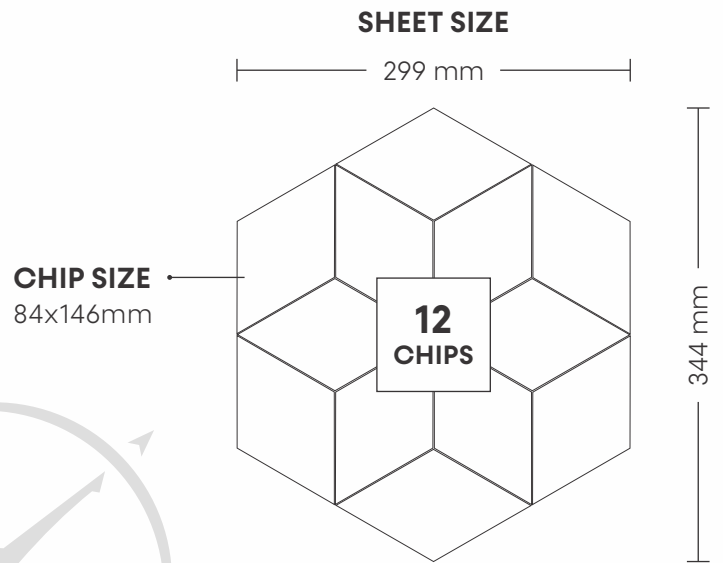

35001 COPPER SLATE

PATTERN - SQUARE CUBE (2)