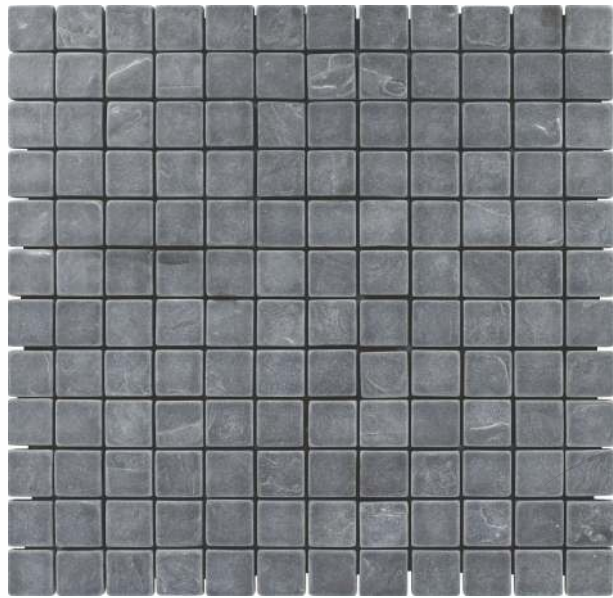

62003 BLACK SLATE TRUMBLED

PATTERN - SQUARE (2)