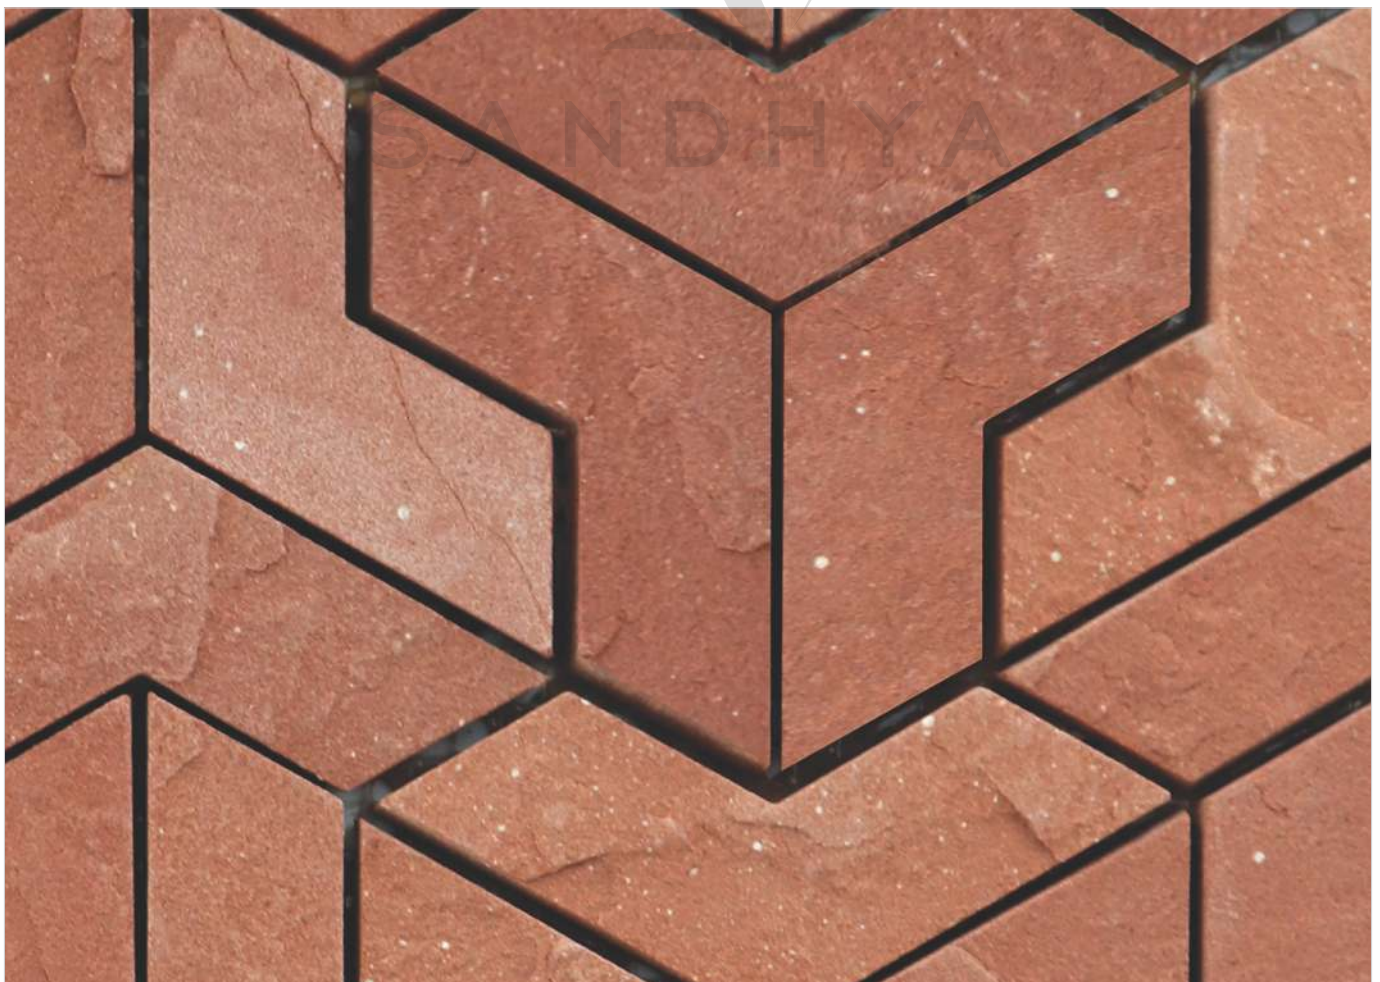

# 64004 AGRA RED STONE

PATTERN - BOOMERANG

SURFACE RUSTIC

CHIP SIZE  
45x95mm

SHEET SIZE

300 mm

345 mm

48  
CHIPS