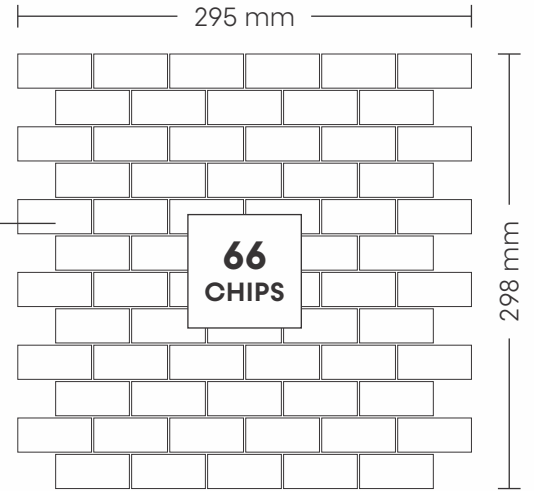

# 5002 YELLOW BRICKS

PATTERN - BRICK BONE (1)

SURFACE RUSTIC

CHIP SIZE  
23x48mm

SHEET SIZE

# 5004 FOSSIL STONE

PATTERN - BRICK BONE (1)

SURFACE RUSTIC

CHIP SIZE  
23x48mm

SHEET SIZE