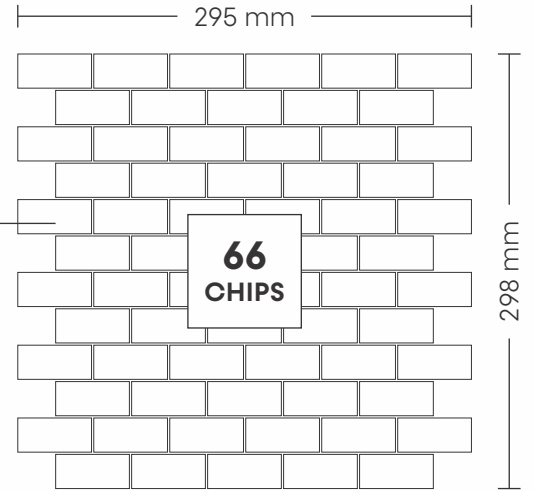

# 5004 FOSSIL STONE

PATTERN - BRICK BONE (1)

SURFACE RUSTIC

CHIP SIZE  
23x48mm

SHEET SIZE

# 5007 RED BRICKS

PATTERN - BRICK BONE (1)

SURFACE RUSTIC

CHIP SIZE  
23x48mm

SHEET SIZE