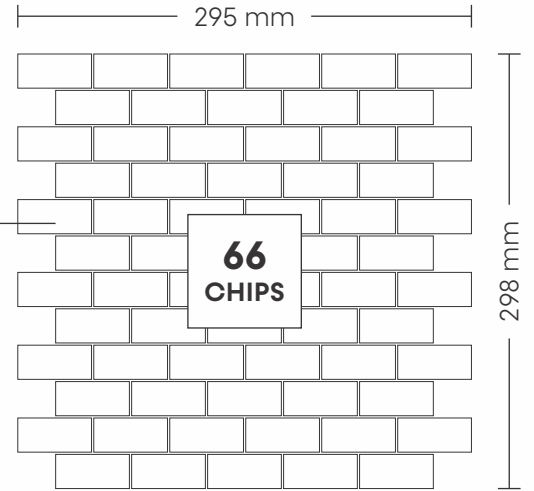

# 5002 YELLOW BRICKS

PATTERN - BRICK BONE (1)

SURFACE RUSTIC

CHIP SIZE  
23x48mm

SHEET SIZE

# 5004 FOSSIL STONE

PATTERN - BRICK BONE (1)

SURFACE RUSTIC

CHIP SIZE  
23x48mm

SHEET SIZE

# 5007 RED BRICKS

PATTERN - BRICK BONE (1)

SURFACE RUSTIC

CHIP SIZE  
23x48mm

SHEET SIZE