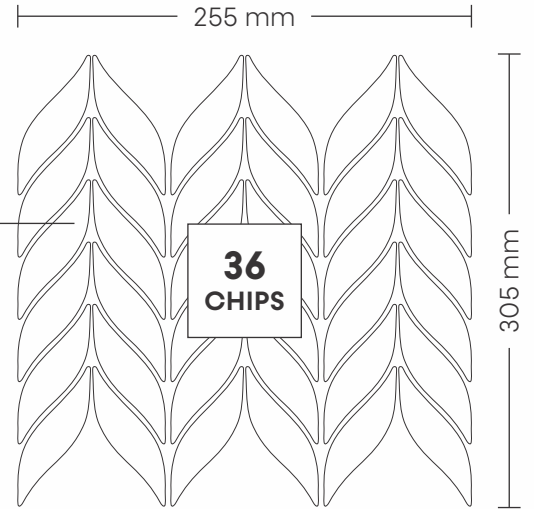

# 11004 COPPER SLATE

PATTERN - HERRING BONE (1)

SURFACE MATT

CHIP SIZE  
23x73mm

SHEET SIZE

# 14001 FOSSIL STONE

PATTERN - LEAF

SURFACE RUSTIC

CHIP SIZE  
27x107mm

SHEET SIZE