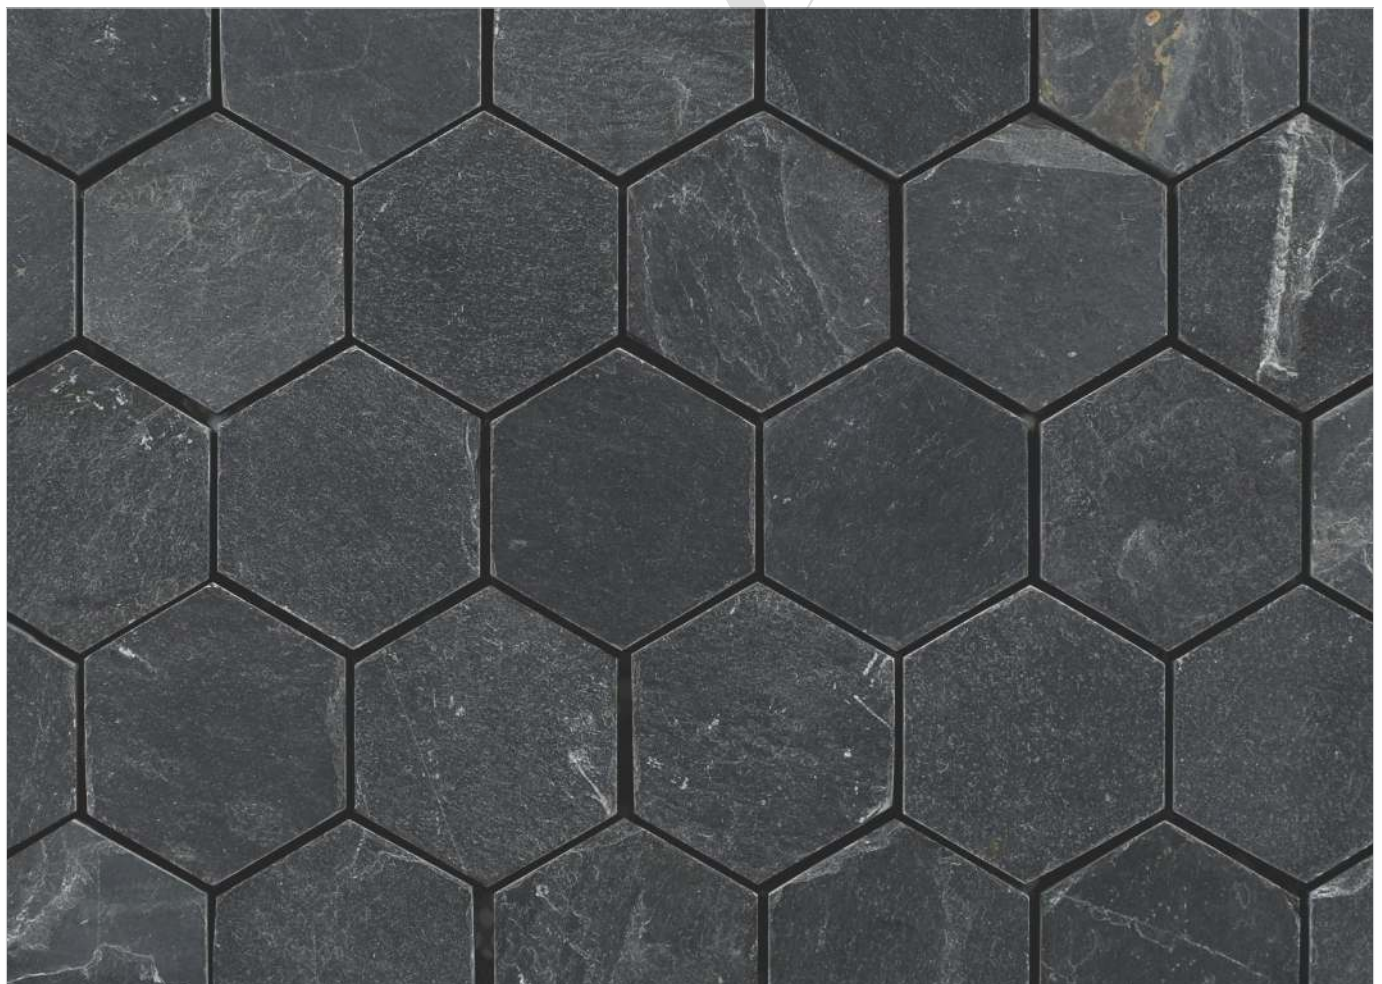

# 1001 BLACK SLATE

PATTERN - HEXAGON (1)

SURFACE MATT