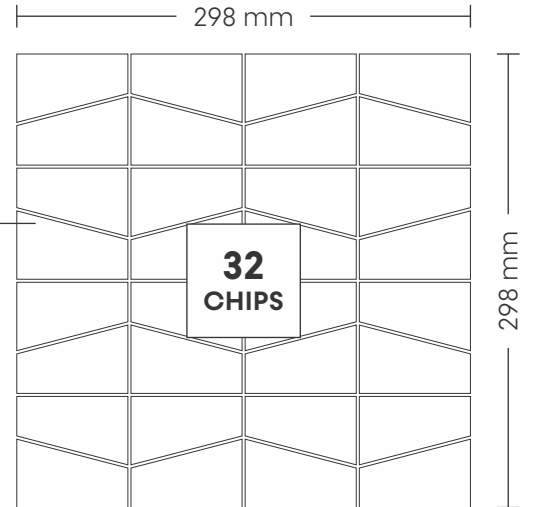

# 29006 FOSSIL TRUMBLED

PATTERN - MOSAIC (1)

SURFACE RUSTIC

CHIP SIZE  
73.5x2.5mm

SHEET SIZE

# 31002 RAINBOW TICK WOOD

PATTERN - PICKET

CHIP SIZE  
48x148mm

SHEET SIZE

SURFACE MATT