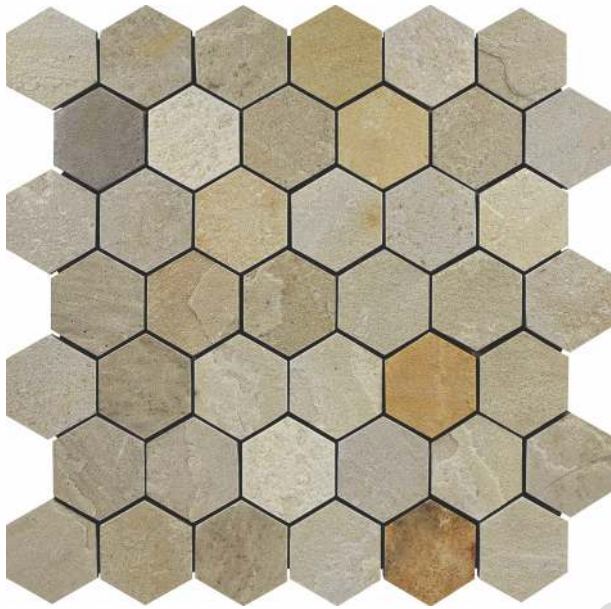

# 1001 BLACK SLATE

PATTERN - HEXAGON (1)

SURFACE MATT

# 1002 RANDOM SLATE

PATTERN - HEXAGON (1)

SURFACE MATT

CHIP SIZE  
48x55.4mm

SHEET SIZE

# 1008 FOSSIL STONE

PATTERN - HEXAGON (1)

SURFACE RUSTIC

# 1011 COPPER SLATE

PATTERN - HEXAGON (1)

SURFACE MATT