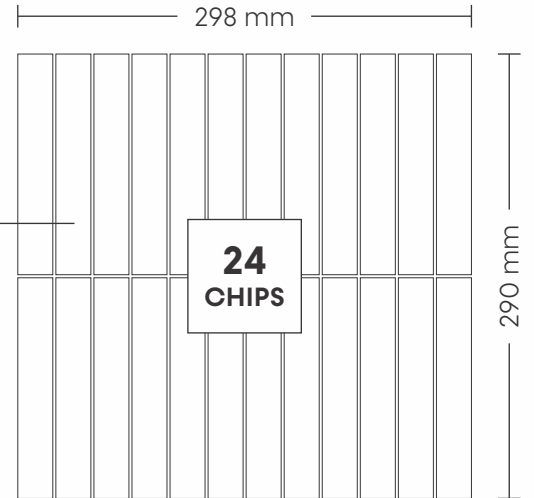

# 24001 GREEN SLATE

PATTERN - STRIPS (1)

SURFACE MATT

CHIP SIZE  
23x145mm

SHEET SIZE