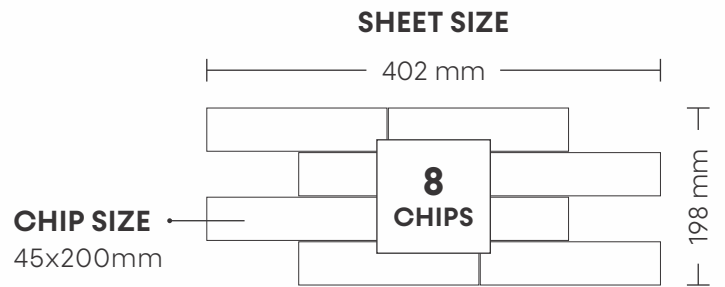

3003 GREEN SLATE

PATTERN - RECTANGLE (2)