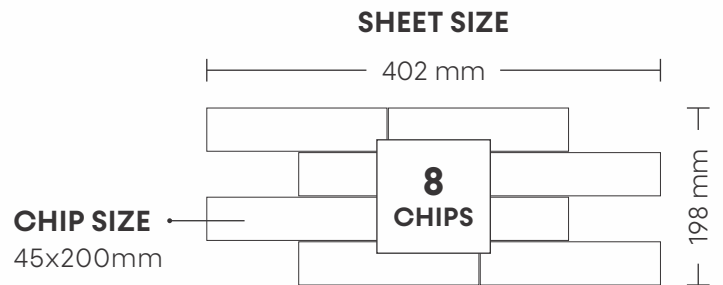

3001 BLACK SLATE

PATTERN - RECTANGLE (2)