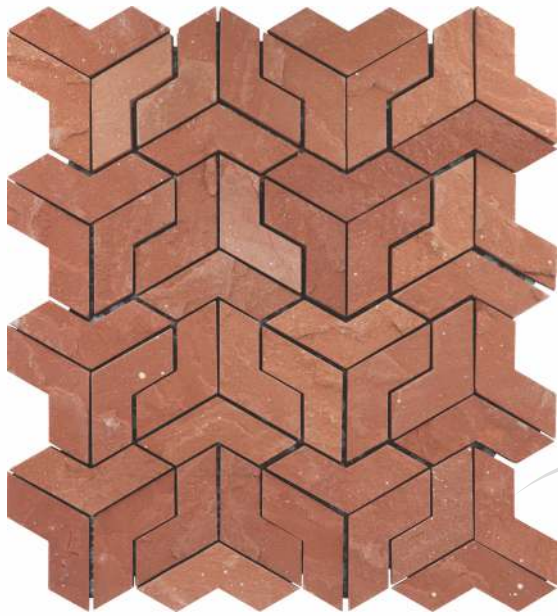

64004 AGRA RED STONE

PATTERN - BOOMERANG