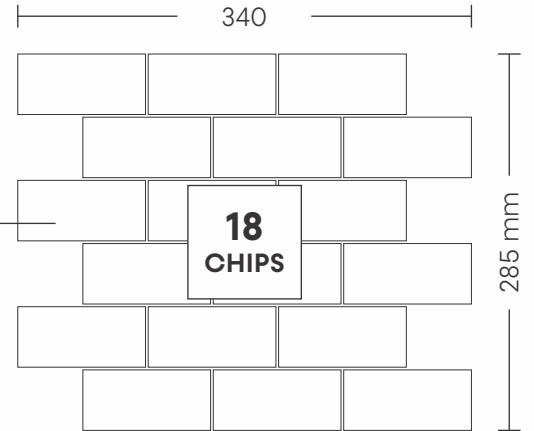

# 44001 COPPER SLATE

PATTERN - BRICK BONE (3)

CHIP SIZE  
45x95mm

SHEET SIZE

SURFACE MATT