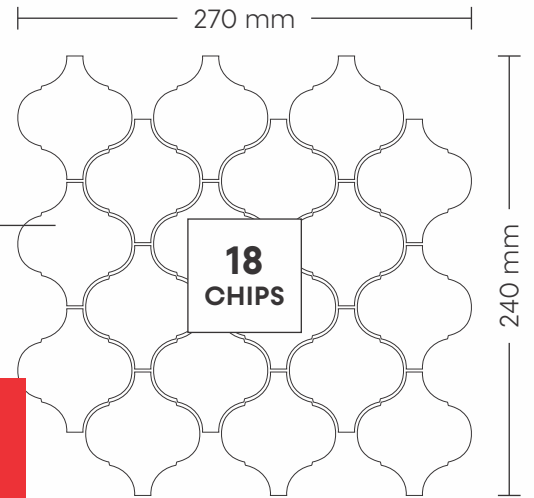

54002 RAINBOW TICK WOOD

PATTERN - AREBESQUE

SHEET SIZE

CHIP SIZE
78x74mm

**18
CHIPS**

SURFACE MATT

**TILES
UPDATE**