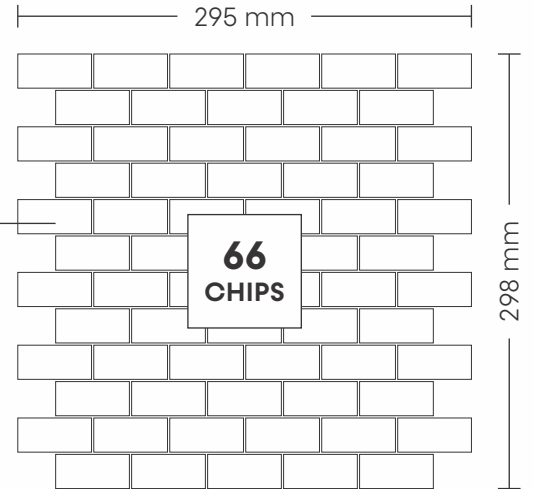

# 5001 FIRE BRICKS

PATTERN - BRICK BONE (1)

SURFACE RUSTIC

CHIP SIZE  
23x48mm

SHEET SIZE

# 5002 YELLOW BRICKS

PATTERN - BRICK BONE (1)

SURFACE RUSTIC

CHIP SIZE  
23x48mm

SHEET SIZE