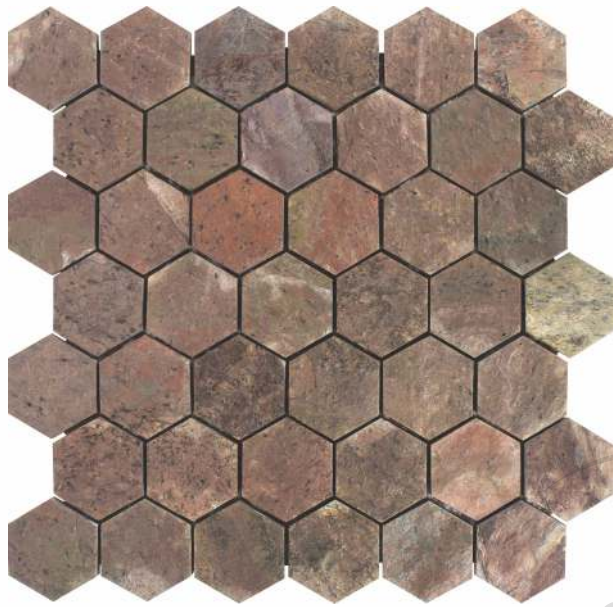

# 1001 BLACK SLATE

PATTERN - HEXAGON (1)

SURFACE MATT

# 1008 FOSSIL STONE

PATTERN - HEXAGON (1)

SURFACE RUSTIC

# 1011 COPPER SLATE

PATTERN - HEXAGON (1)

SURFACE MATT