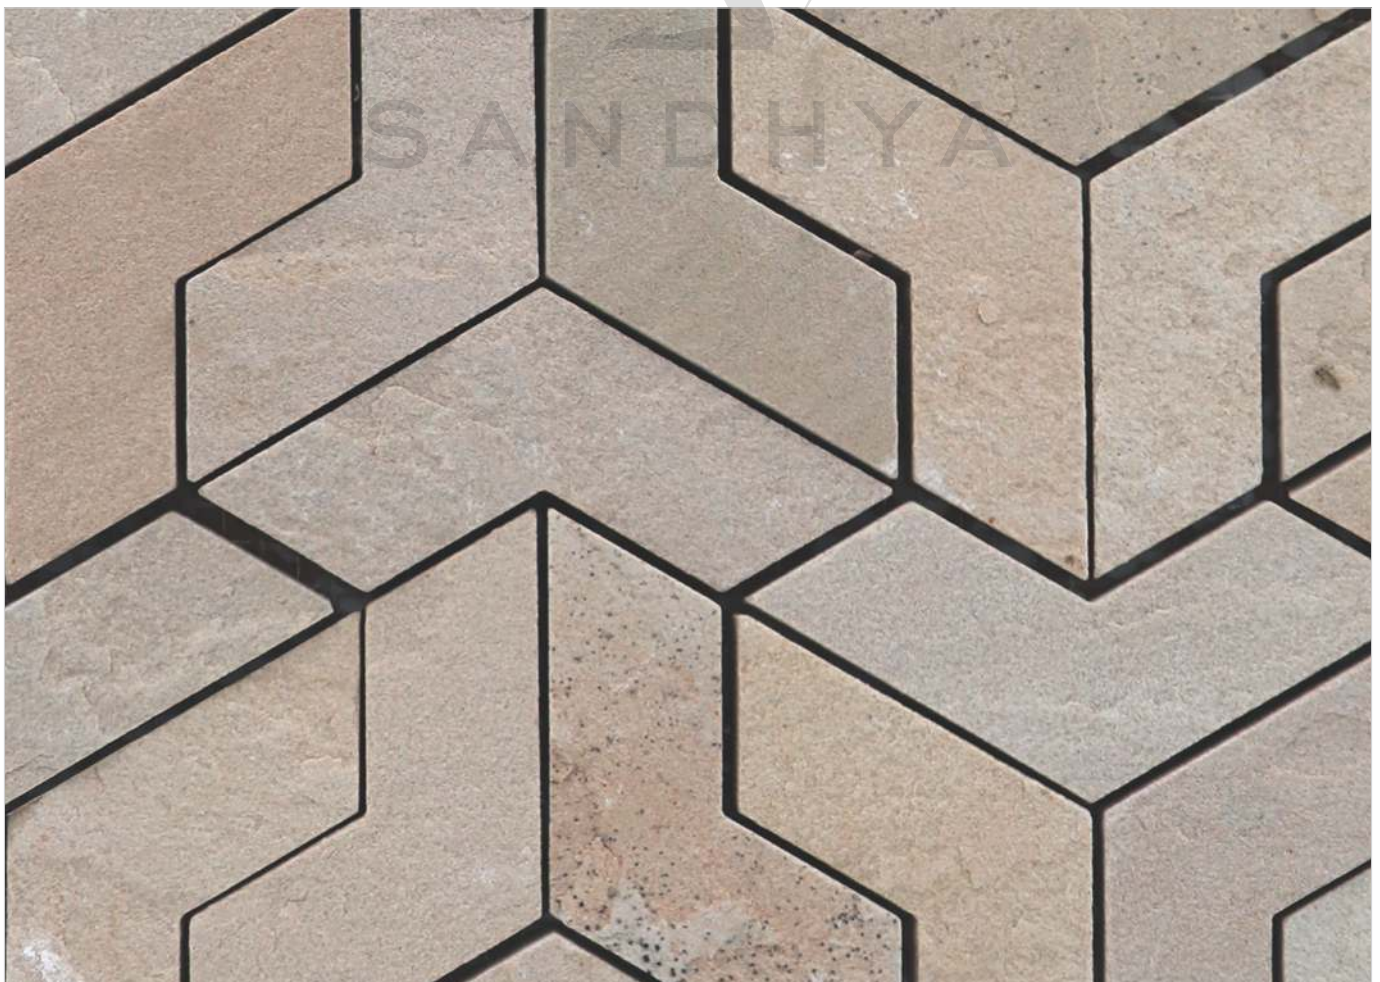

# 64003 AGRA WHITE STONE

PATTERN - BOOMERANG

SURFACE RUSTIC

CHIP SIZE  
45x95mm

SHEET SIZE

300 mm

345 mm

48  
CHIPS