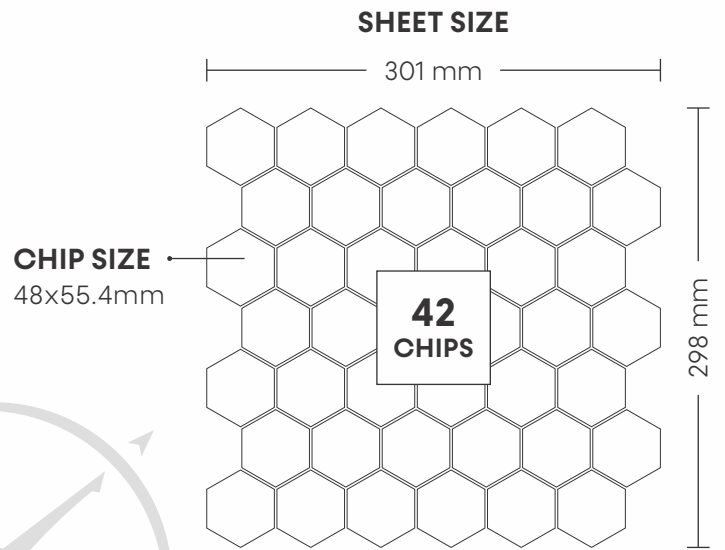

# 1002 RANDOM SLATE

PATTERN - HEXAGON (1)

SURFACE MATT

CHIP SIZE  
48x55.4mm

SHEET SIZE