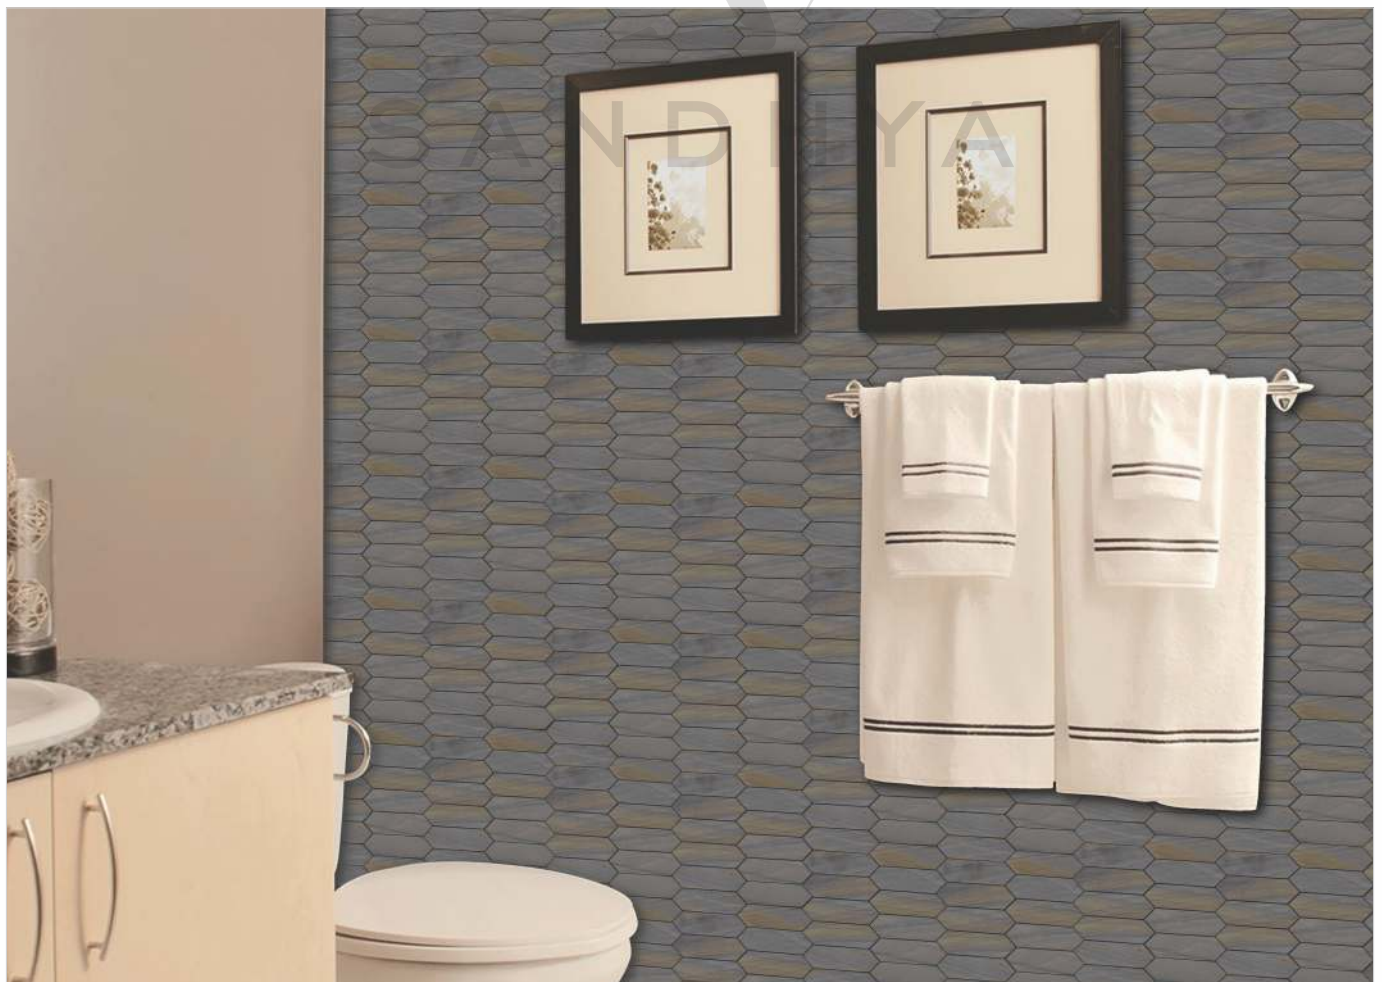

# 35001 COPPER SLATE

PATTERN - SQUARE CUBE (2)

SURFACE MATT