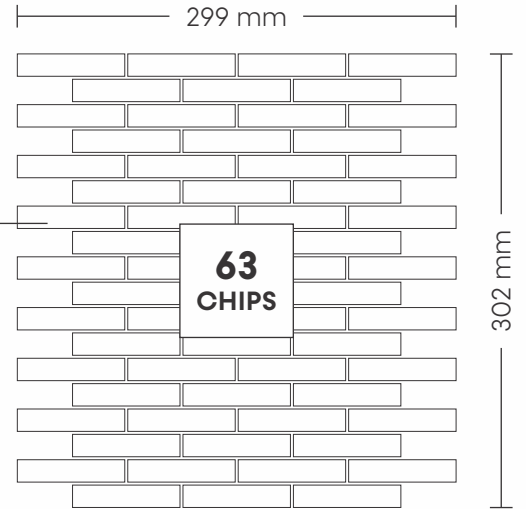

SURFACE MATT

CHIP SIZE
15x73mm

SHEET SIZE