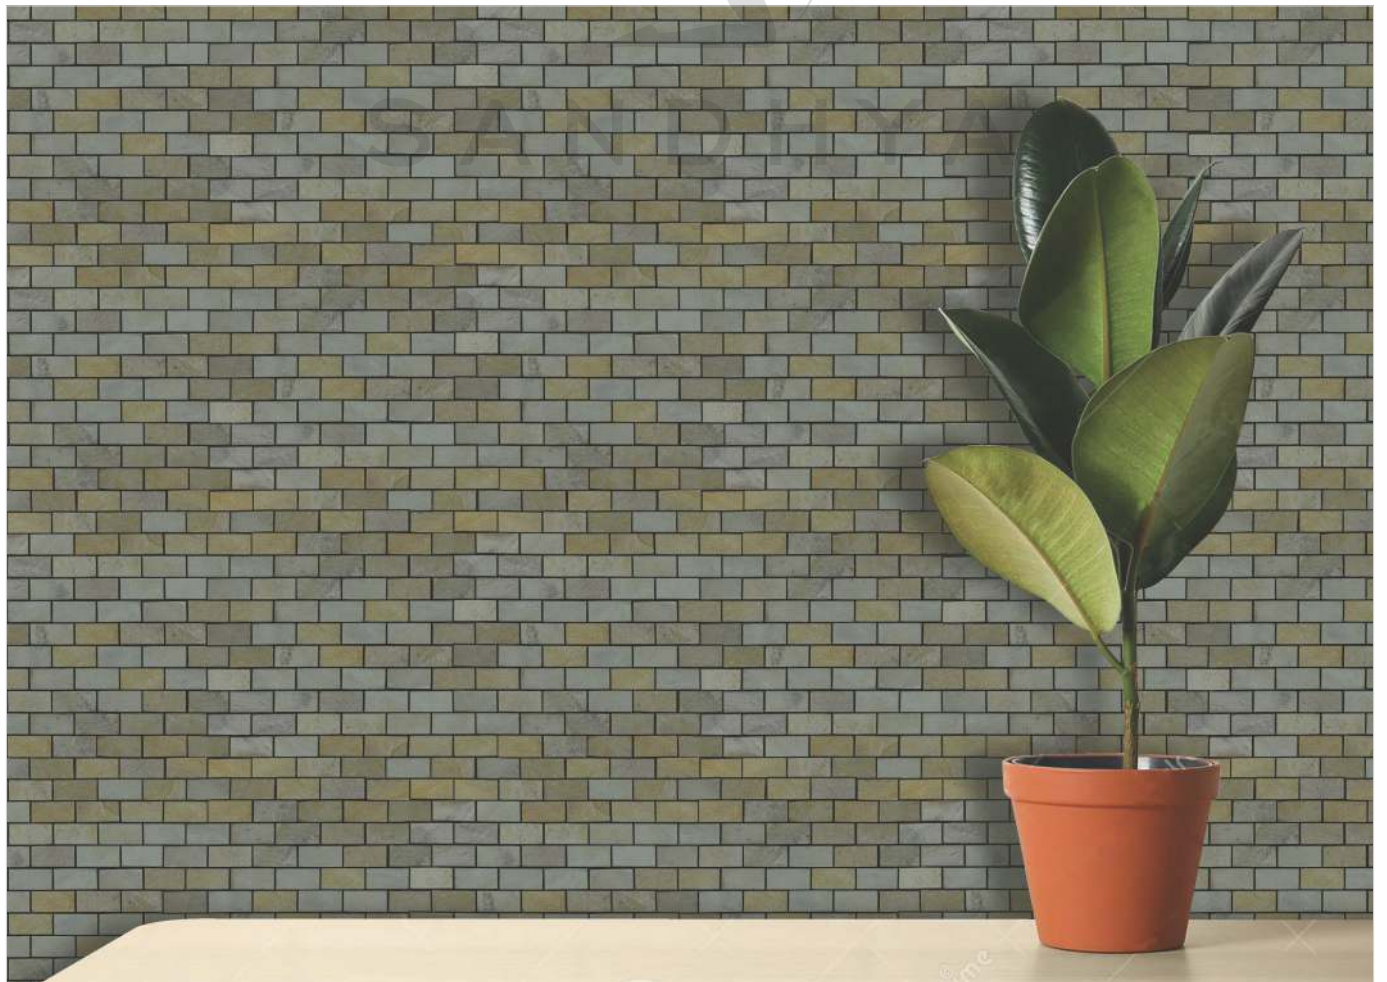

# 5004 FOSSIL STONE

PATTERN - BRICK BONE (1)

SURFACE RUSTIC

CHIP SIZE  
23x48mm

SHEET SIZE