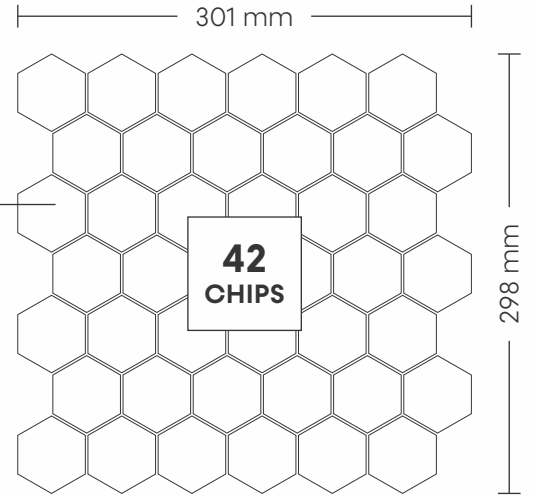

# 1001 BLACK SLATE

PATTERN - HEXAGON (1)

SURFACE MATT

# 1002 RANDOM SLATE

PATTERN - HEXAGON (1)

SURFACE MATT

CHIP SIZE  
48x55.4mm

SHEET SIZE