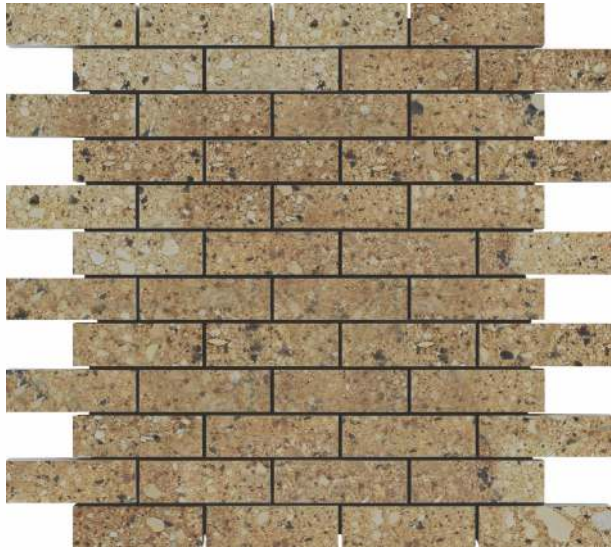

# 58002 YEELOW BRICKS

PATTERN - BRICK BONE (4)

CHIP SIZE  
23x73mm

SHEET SIZE

SURFACE RUSTIC