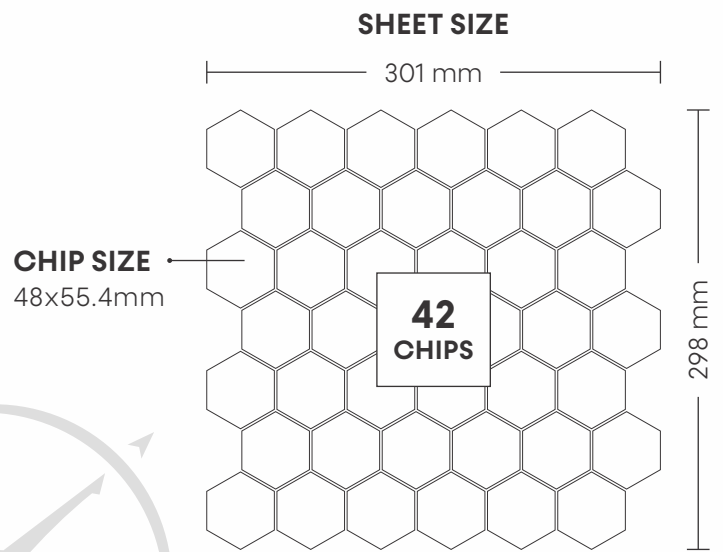

1011 COPPER SLATE

PATTERN - HEXAGON (1)