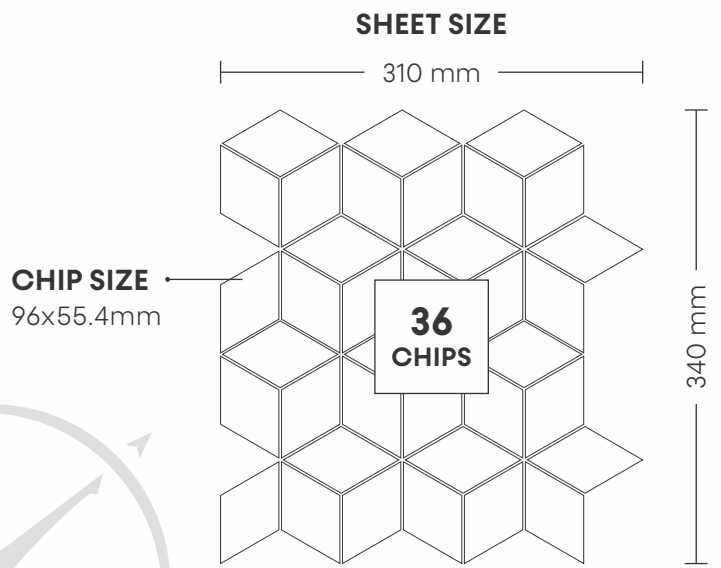

6005 TICK WOOD

PATTERN - SQUARE CUBE (1)