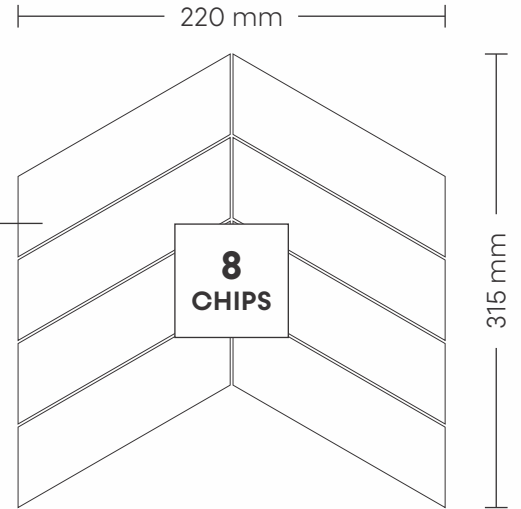

# 57002 BLACK SLATE

PATTERN - CHEVRON (2)

SURFACE GLOSSY & MATT

CHIP SIZE  
45x180mm

SHEET SIZE

# 58002 YEELOW BRICKS

PATTERN - BRICK BONE (4)

CHIP SIZE  
23x73mm

SHEET SIZE

SURFACE RUSTIC