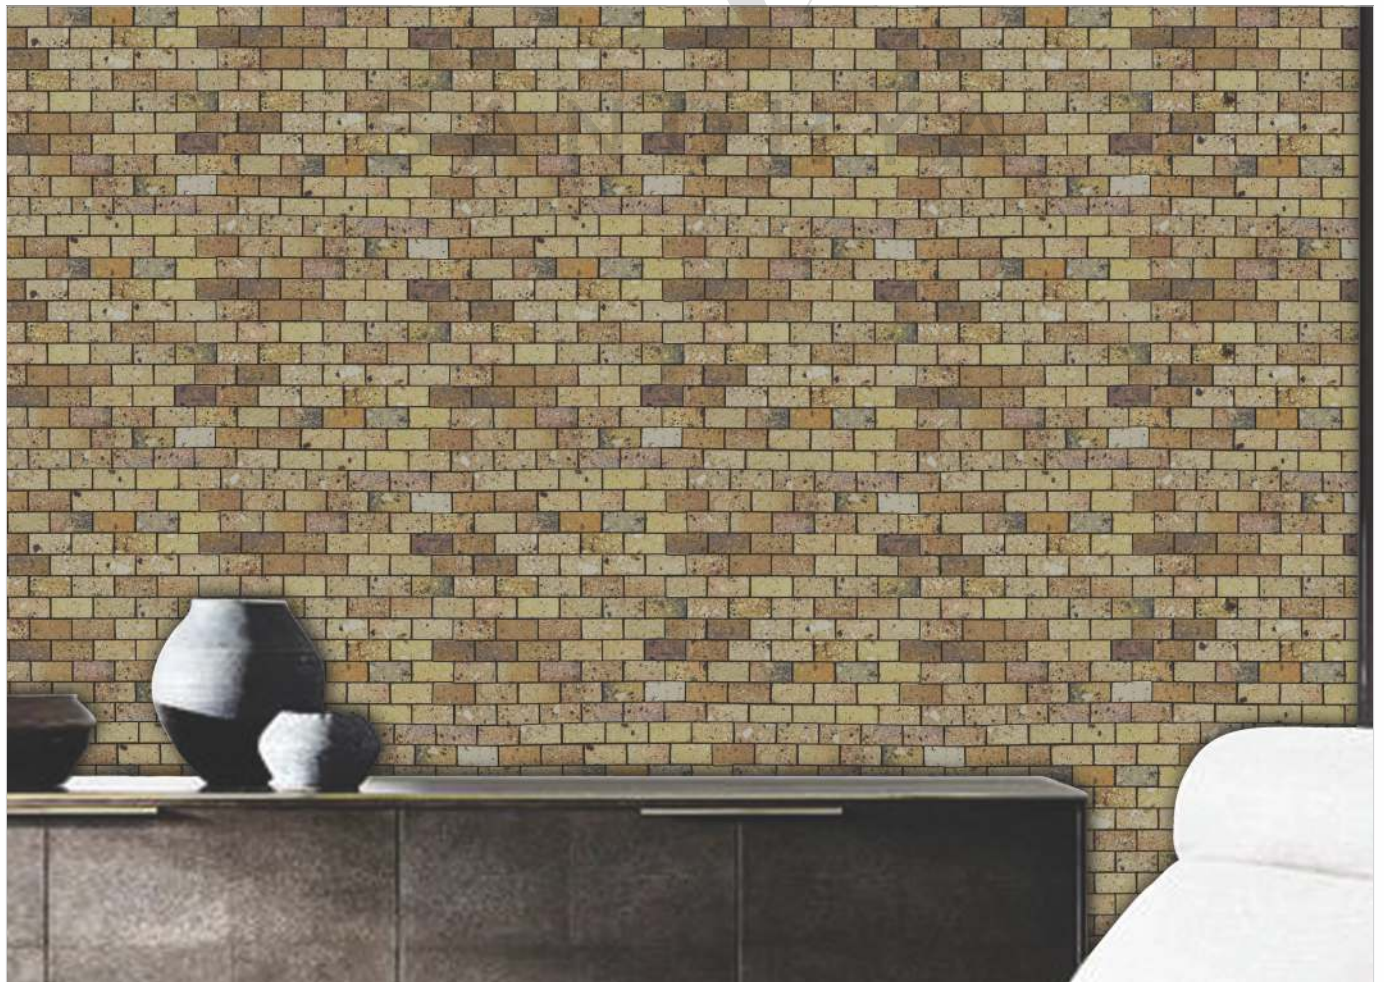

# 5002 YELLOW BRICKS

PATTERN - BRICK BONE (1)

SURFACE RUSTIC

CHIP SIZE  
23x48mm

SHEET SIZE