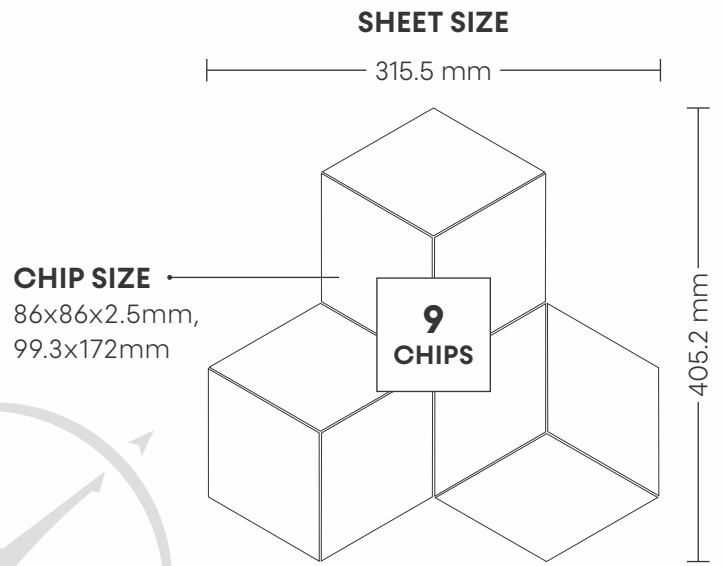

42001 COPPER SLATE

PATTERN - SQUARE CUBE (3)