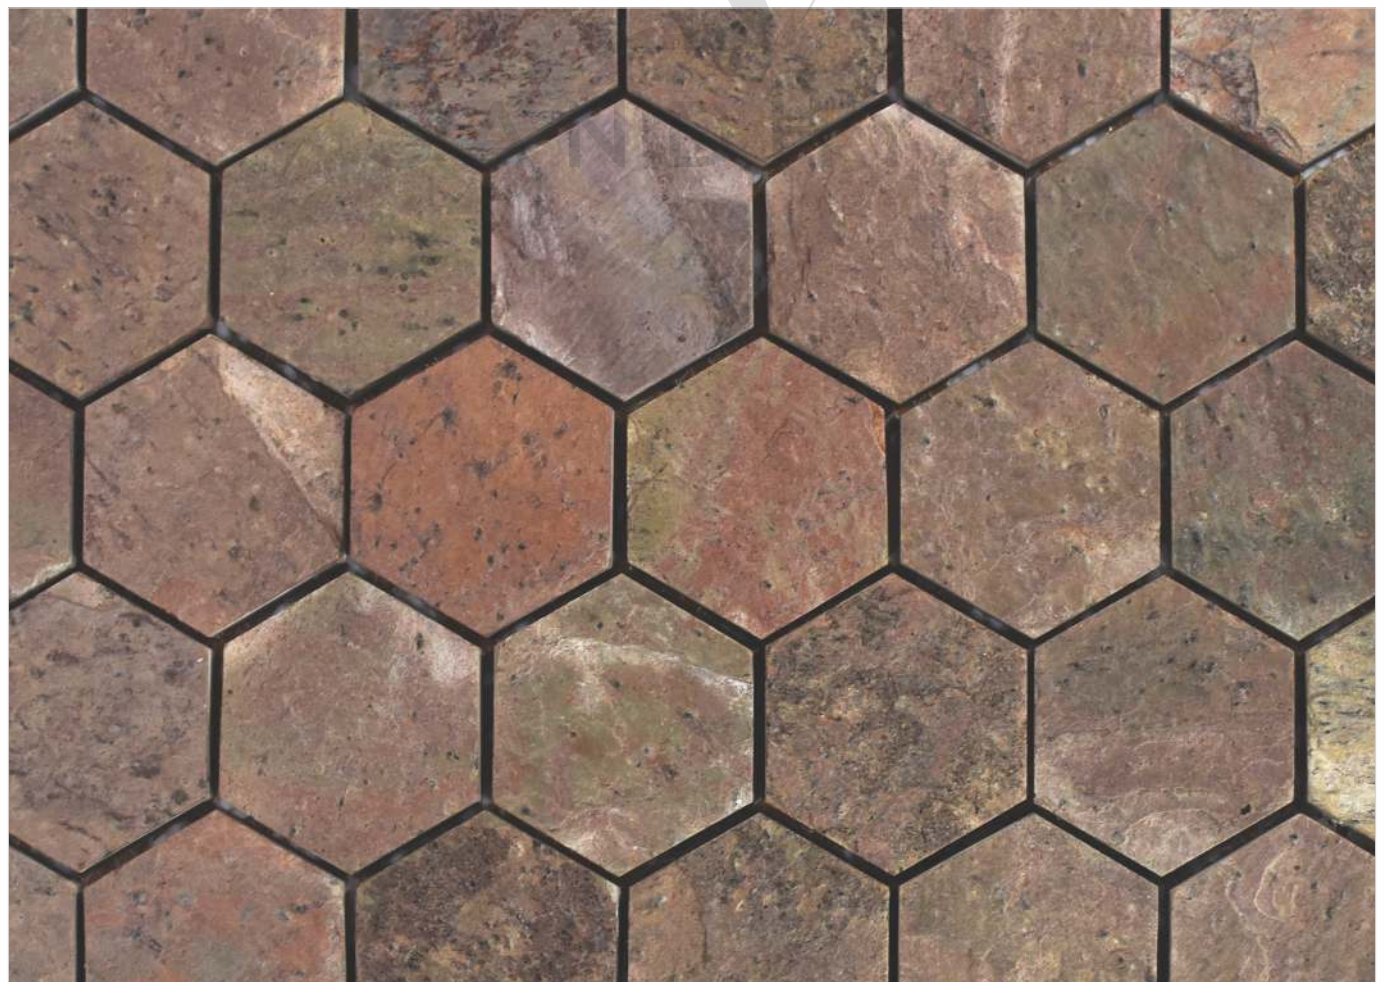

# 1008 FOSSIL STONE

PATTERN - HEXAGON (1)

SURFACE RUSTIC

# 1011 COPPER SLATE

PATTERN - HEXAGON (1)

SURFACE MATT