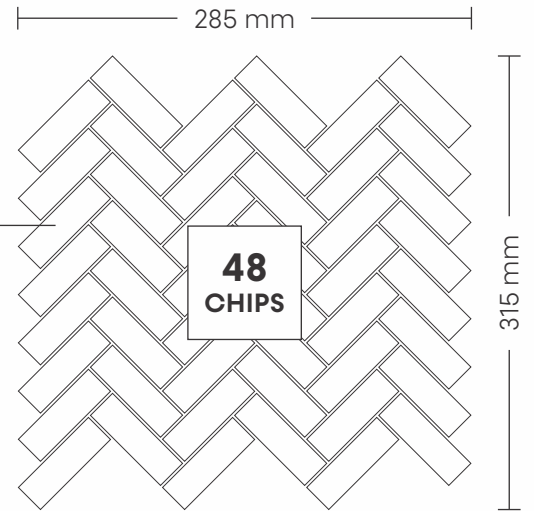

# 11004 COPPER SLATE

PATTERN - HERRING BONE (1)

SURFACE MATT

CHIP SIZE  
23x73mm

SHEET SIZE