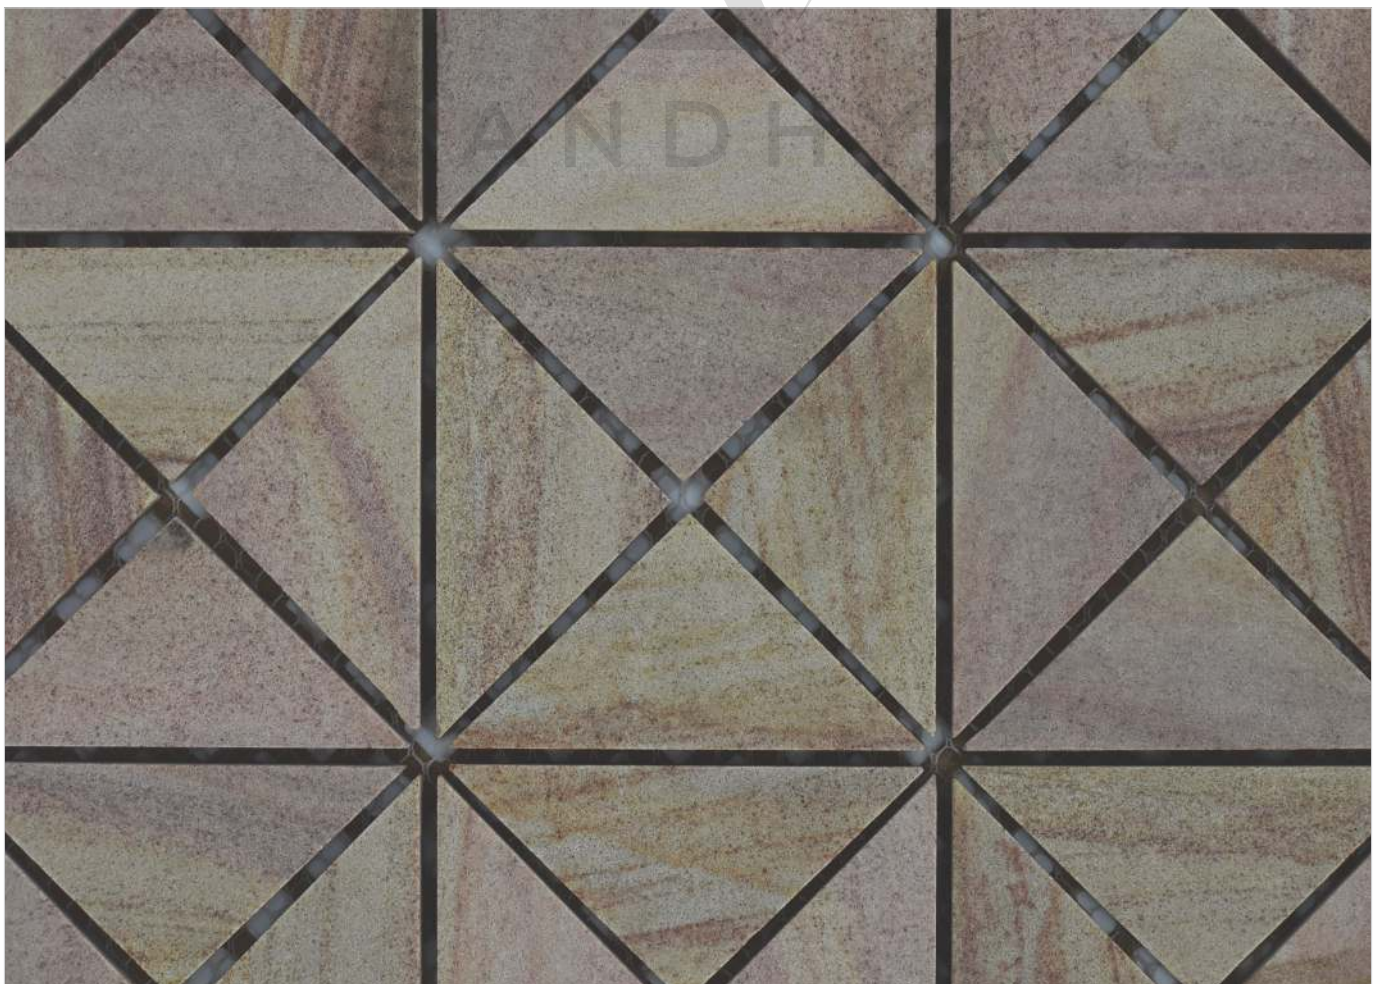

51002 RAINBOW TICK WOOD

PATTERN - TRIANGLE (2)