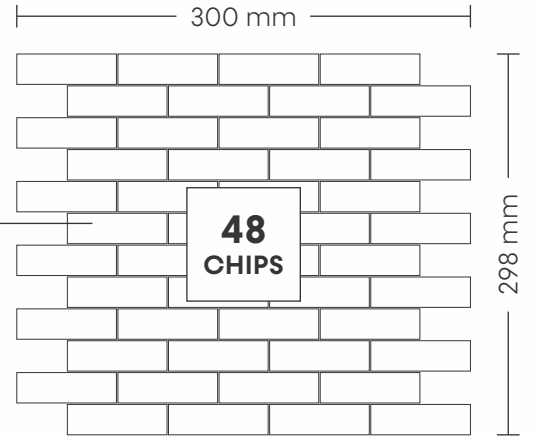

# 57002 BLACK SLATE

PATTERN - CHEVRON (2)

SURFACE GLOSSY & MATT

CHIP SIZE  
45x180mm

SHEET SIZE

# 58002 YEELOW BRICKS

PATTERN - BRICK BONE (4)

CHIP SIZE  
23x73mm

SHEET SIZE

SURFACE RUSTIC