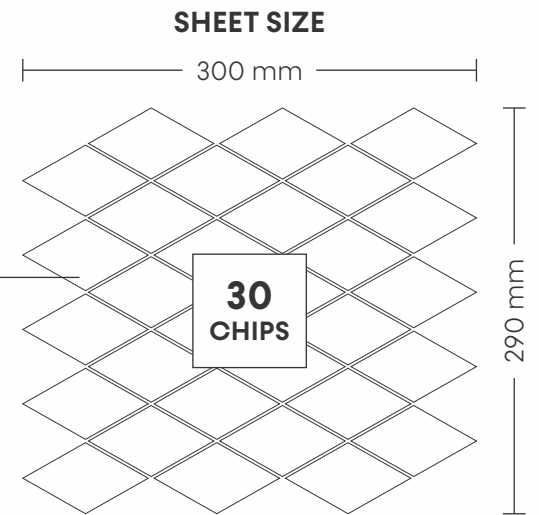

45001 GREEN SLATE

PATTERN - DIAMONDS