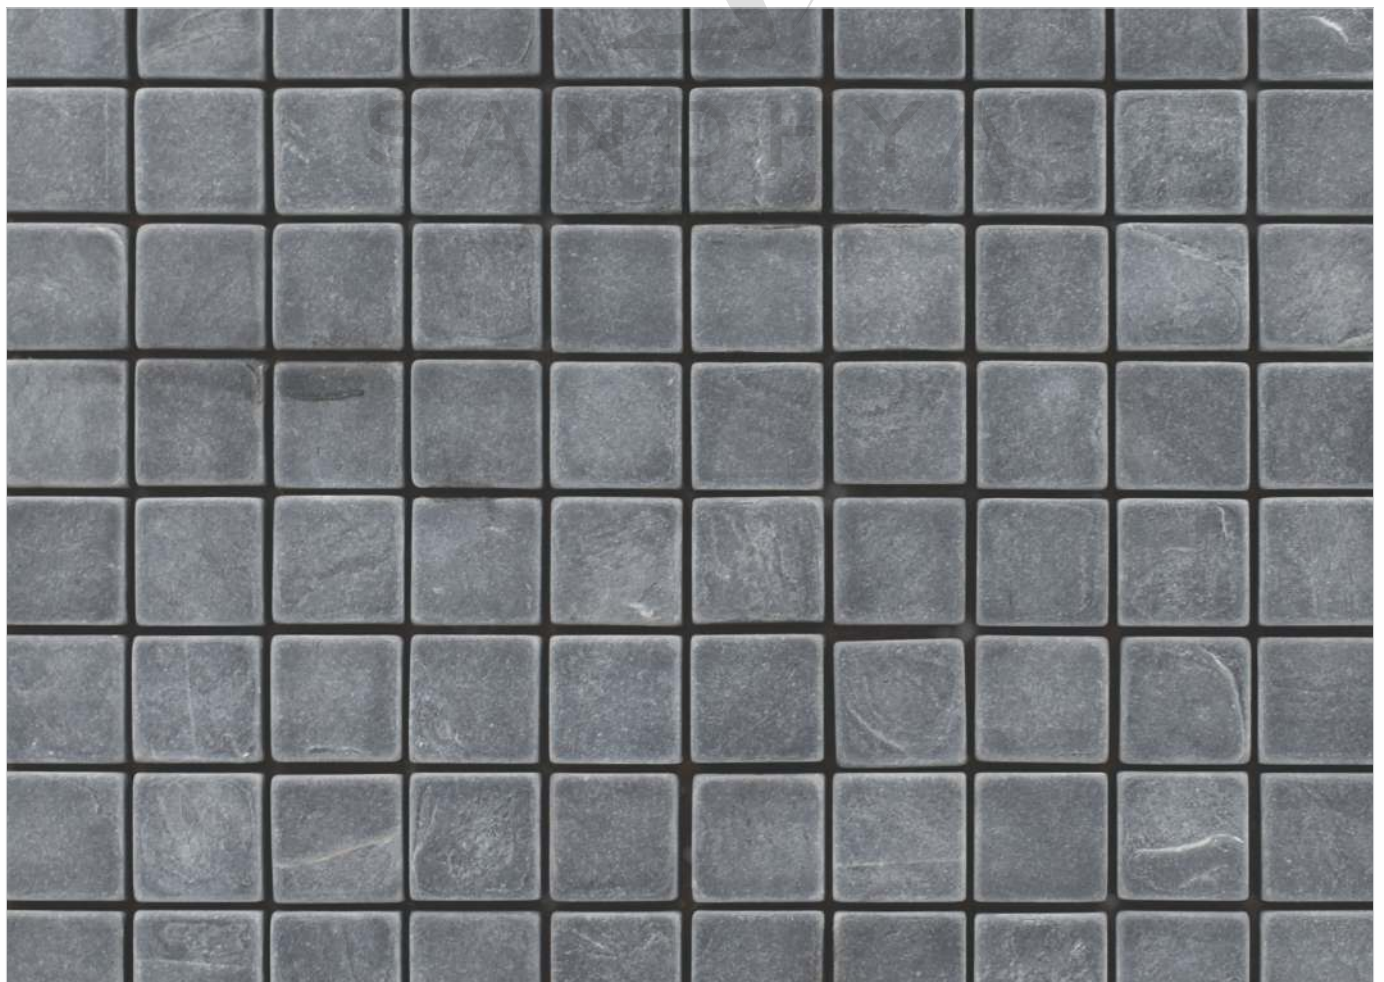

# 62003 BLACK SLATE TRUMBLED

PATTERN - SQUARE (2)

SURFACE MATT

CHIP SIZE  
23x23mm

SHEET SIZE