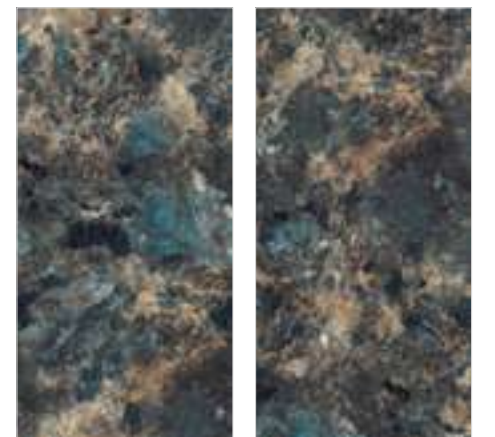

Madagascar Blue

Available Surface

Polished

1200x2400mm
9mm thickness

Total Faces | 3

Showroom

Wall

Sant Luc Azul
1200x2400mm