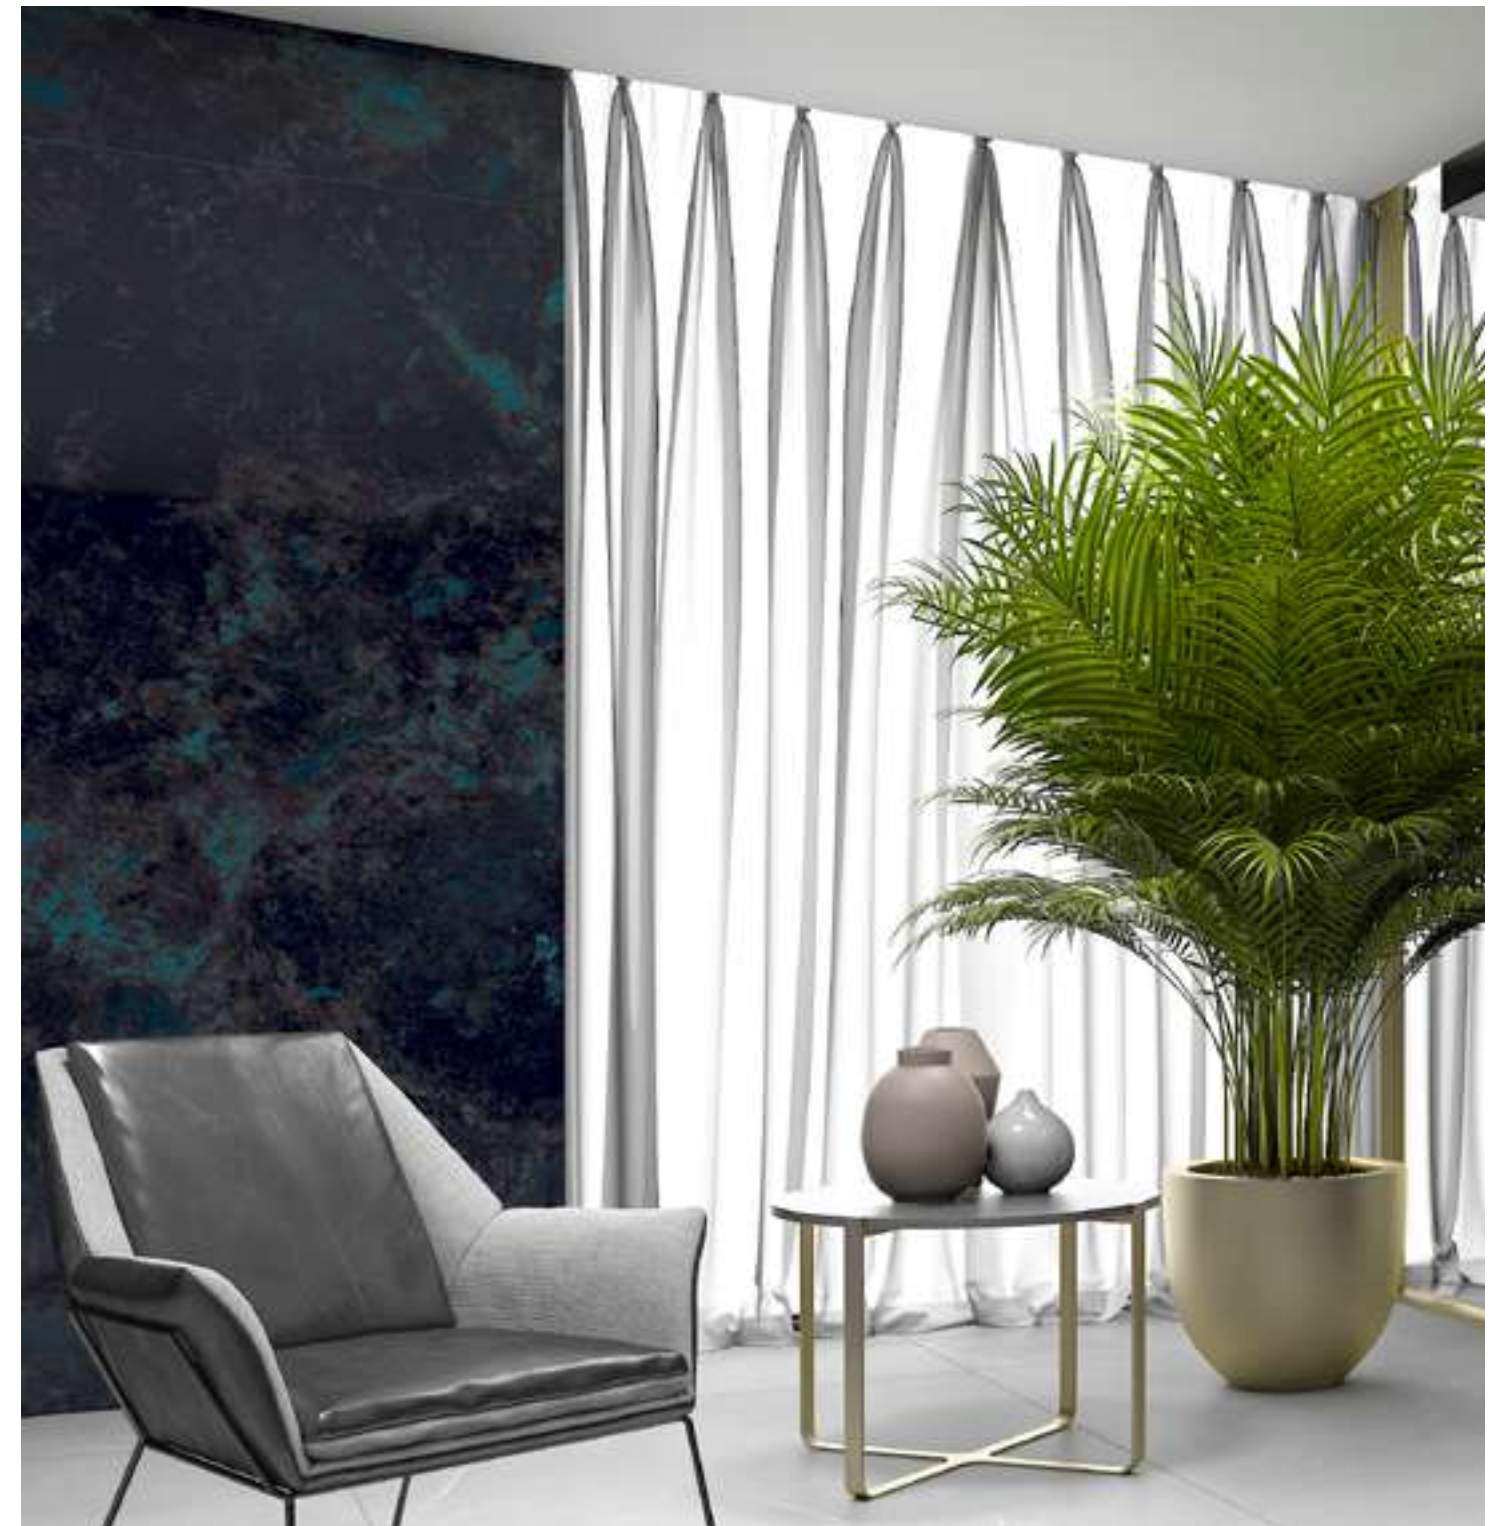

slabtile

Lemurian Aqua