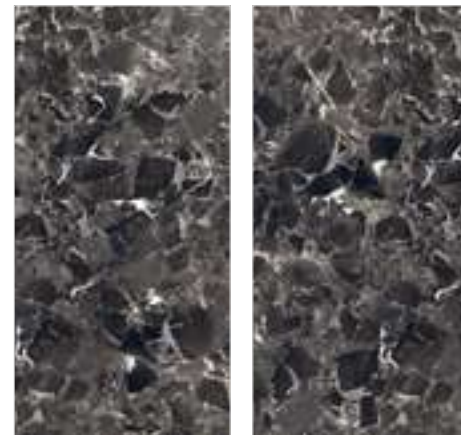

Zer Stone Black

Available Surface

Polished

1200x2400mm

9mm thickness

Total Faces | 3