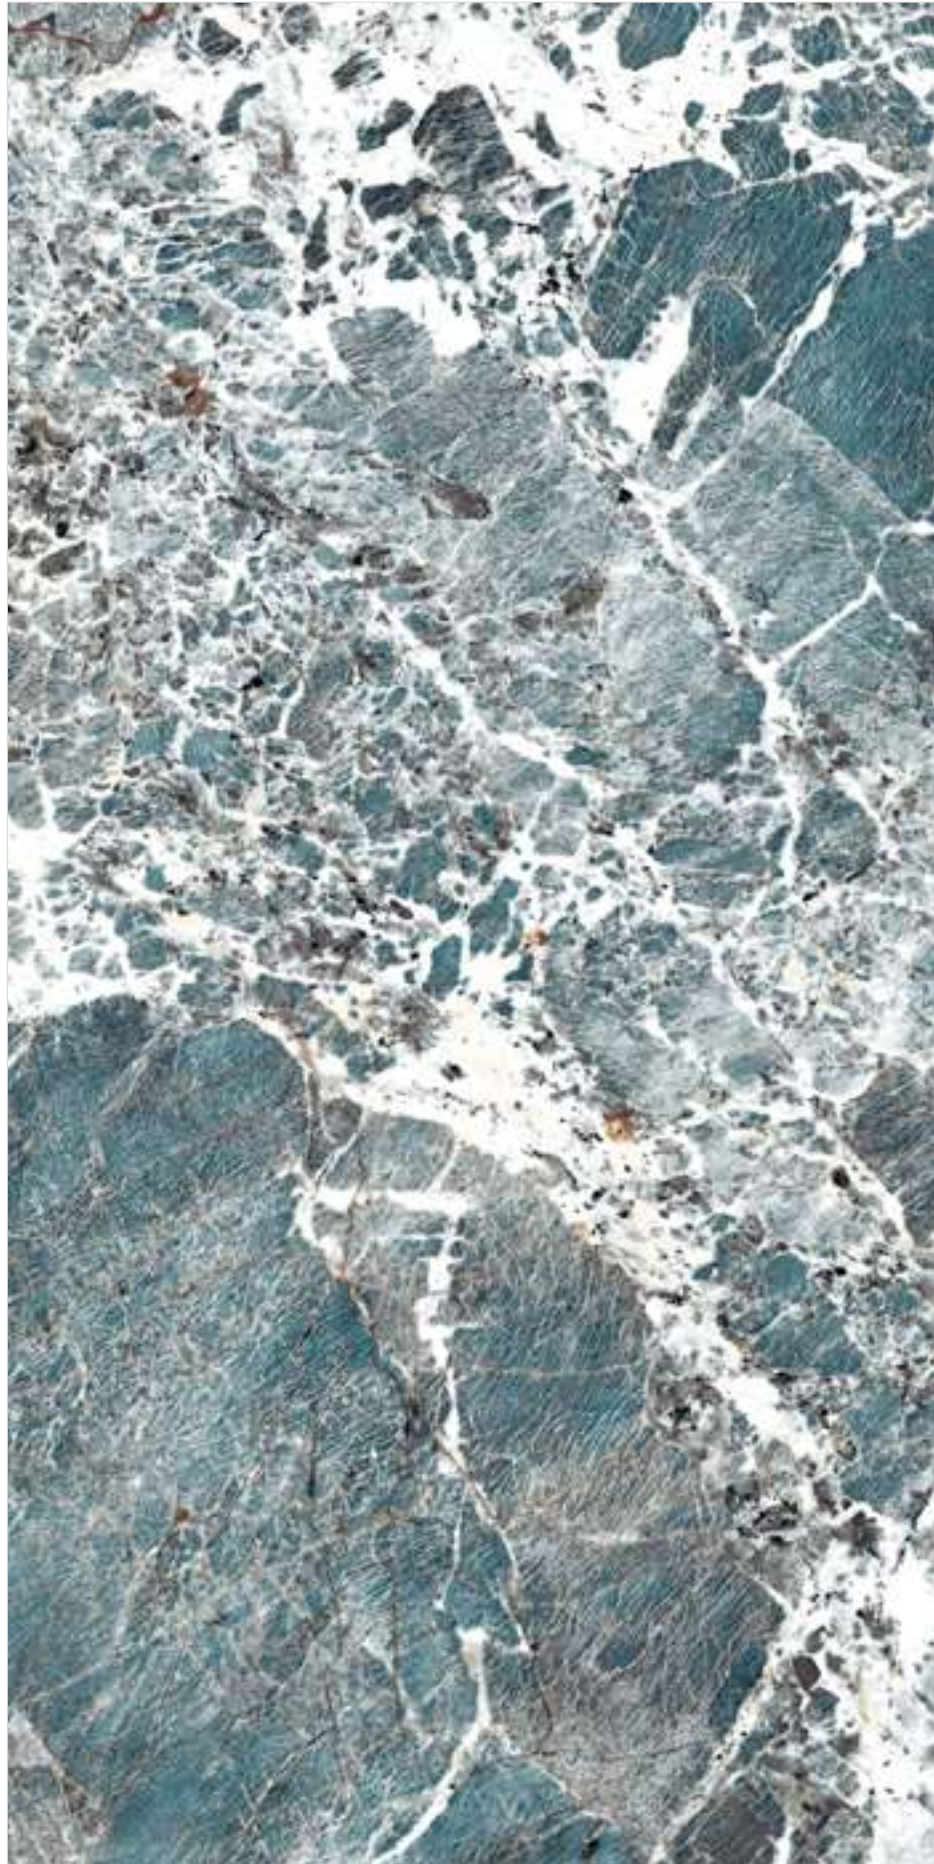

Amazonite

Available Surface
Polished

1200x2400mm
9mm thickness

Total Faces | 3

slabtile

Amazonite