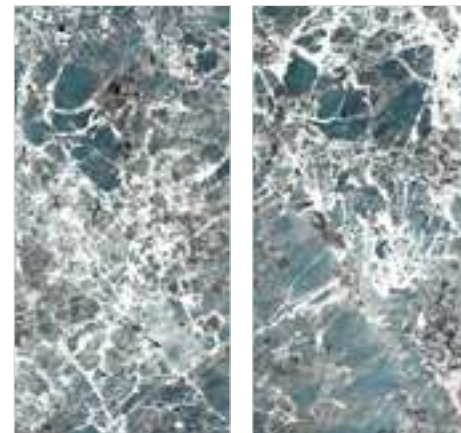

Amazonite
1200x2400mm

Floor

??
1200x2400mm

Amazonite

Available Surface
Polished

1200x2400mm
9mm thickness

Total Faces | 3

slabtile