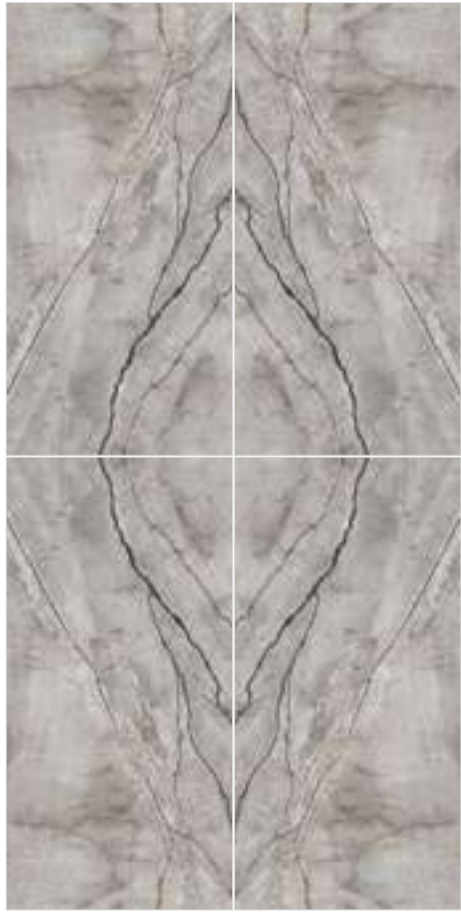

Bookmatch

Living Room

Wall
River Stone Grey
1200x2400mm

Floor
River Stone
1200x2400mm

River Stone Grey

Available Surface

Polished

1200x2400mm
9mm thickness