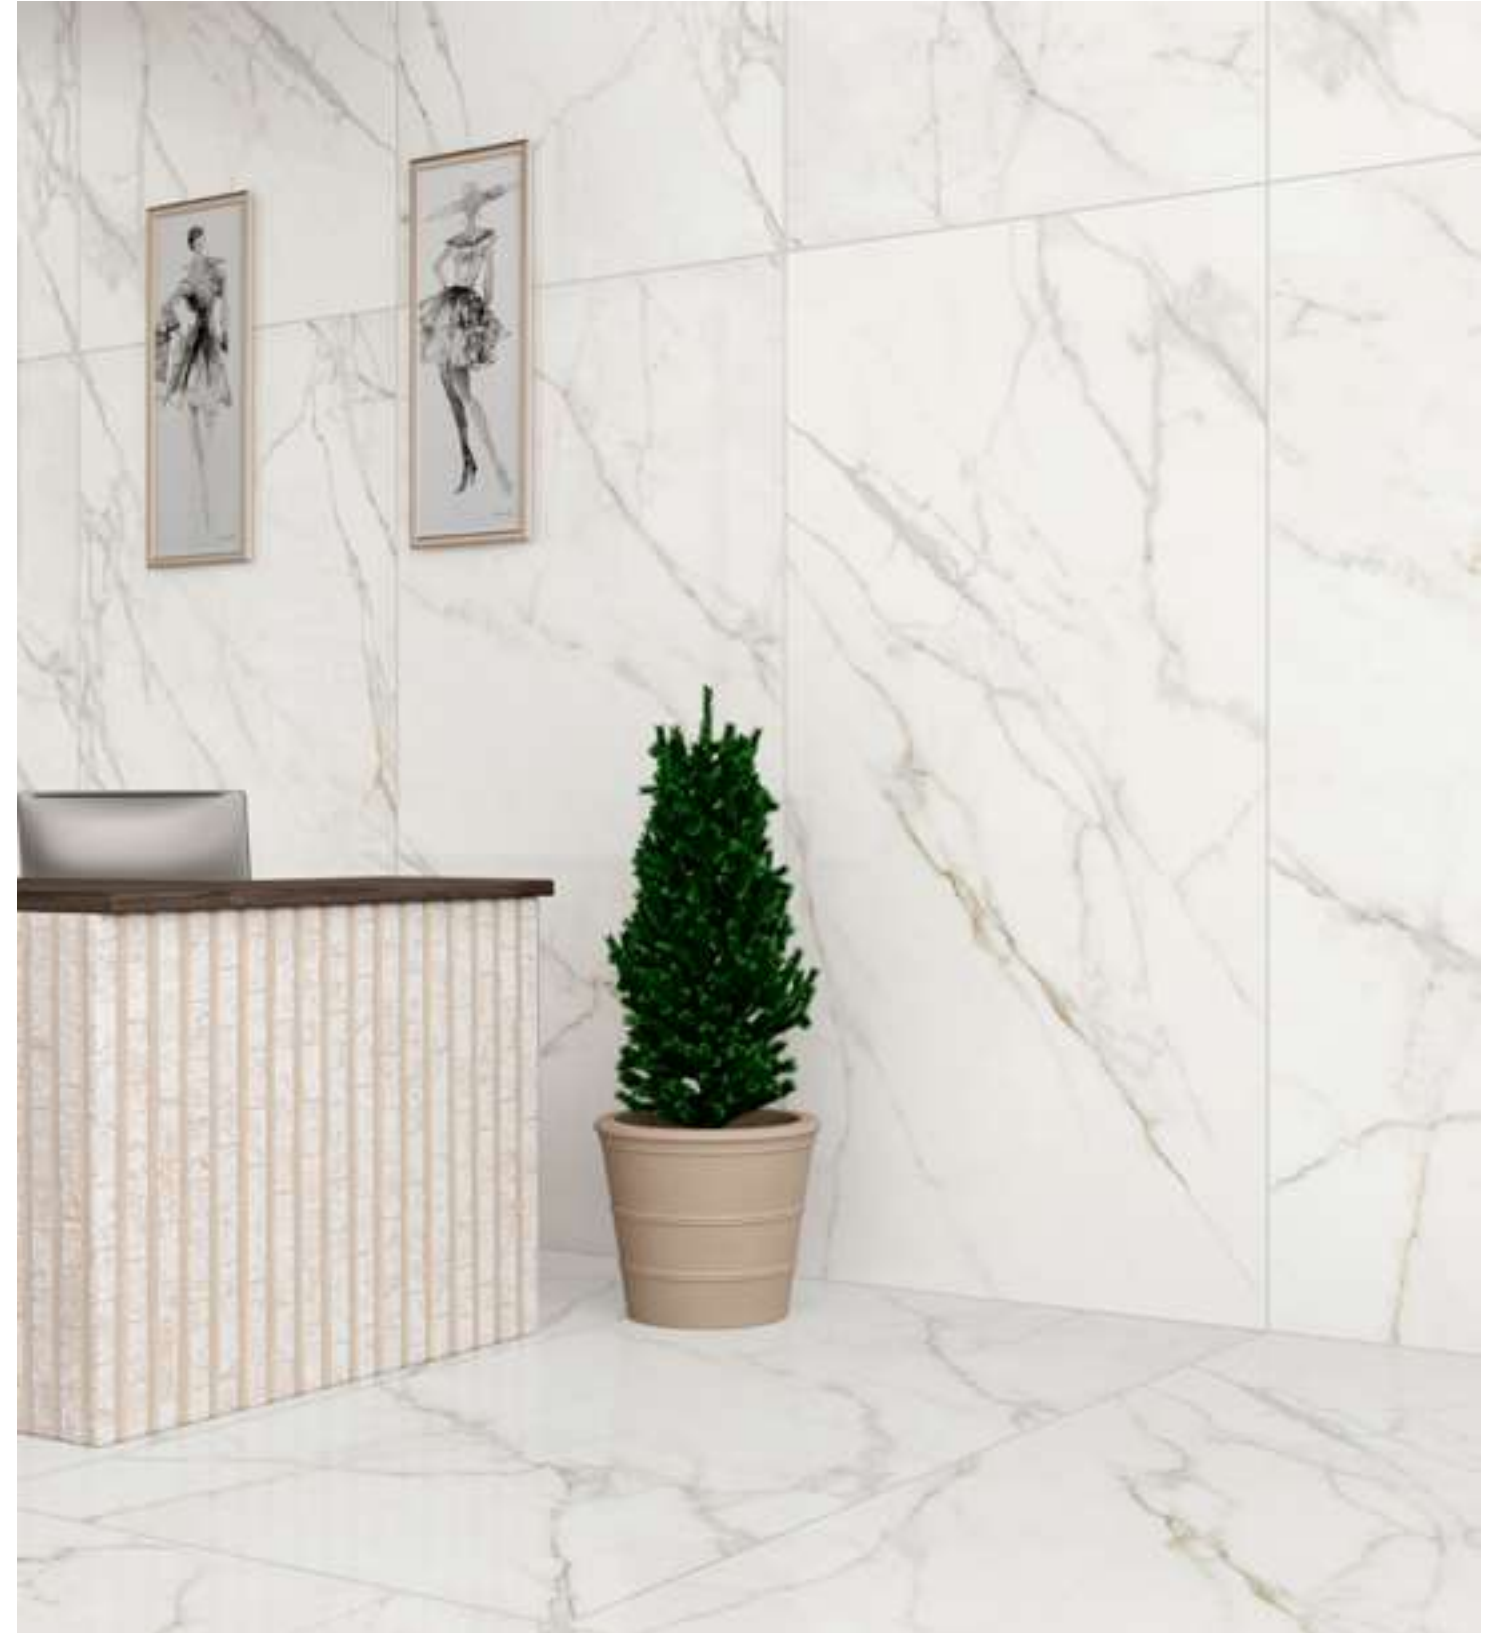

Statuario Lux

Available Surface
Polished / Digimatt

1200x2400mm
9mm thickness

Total Faces | 3

slabtile

Statuario Lux

Reception

Wall