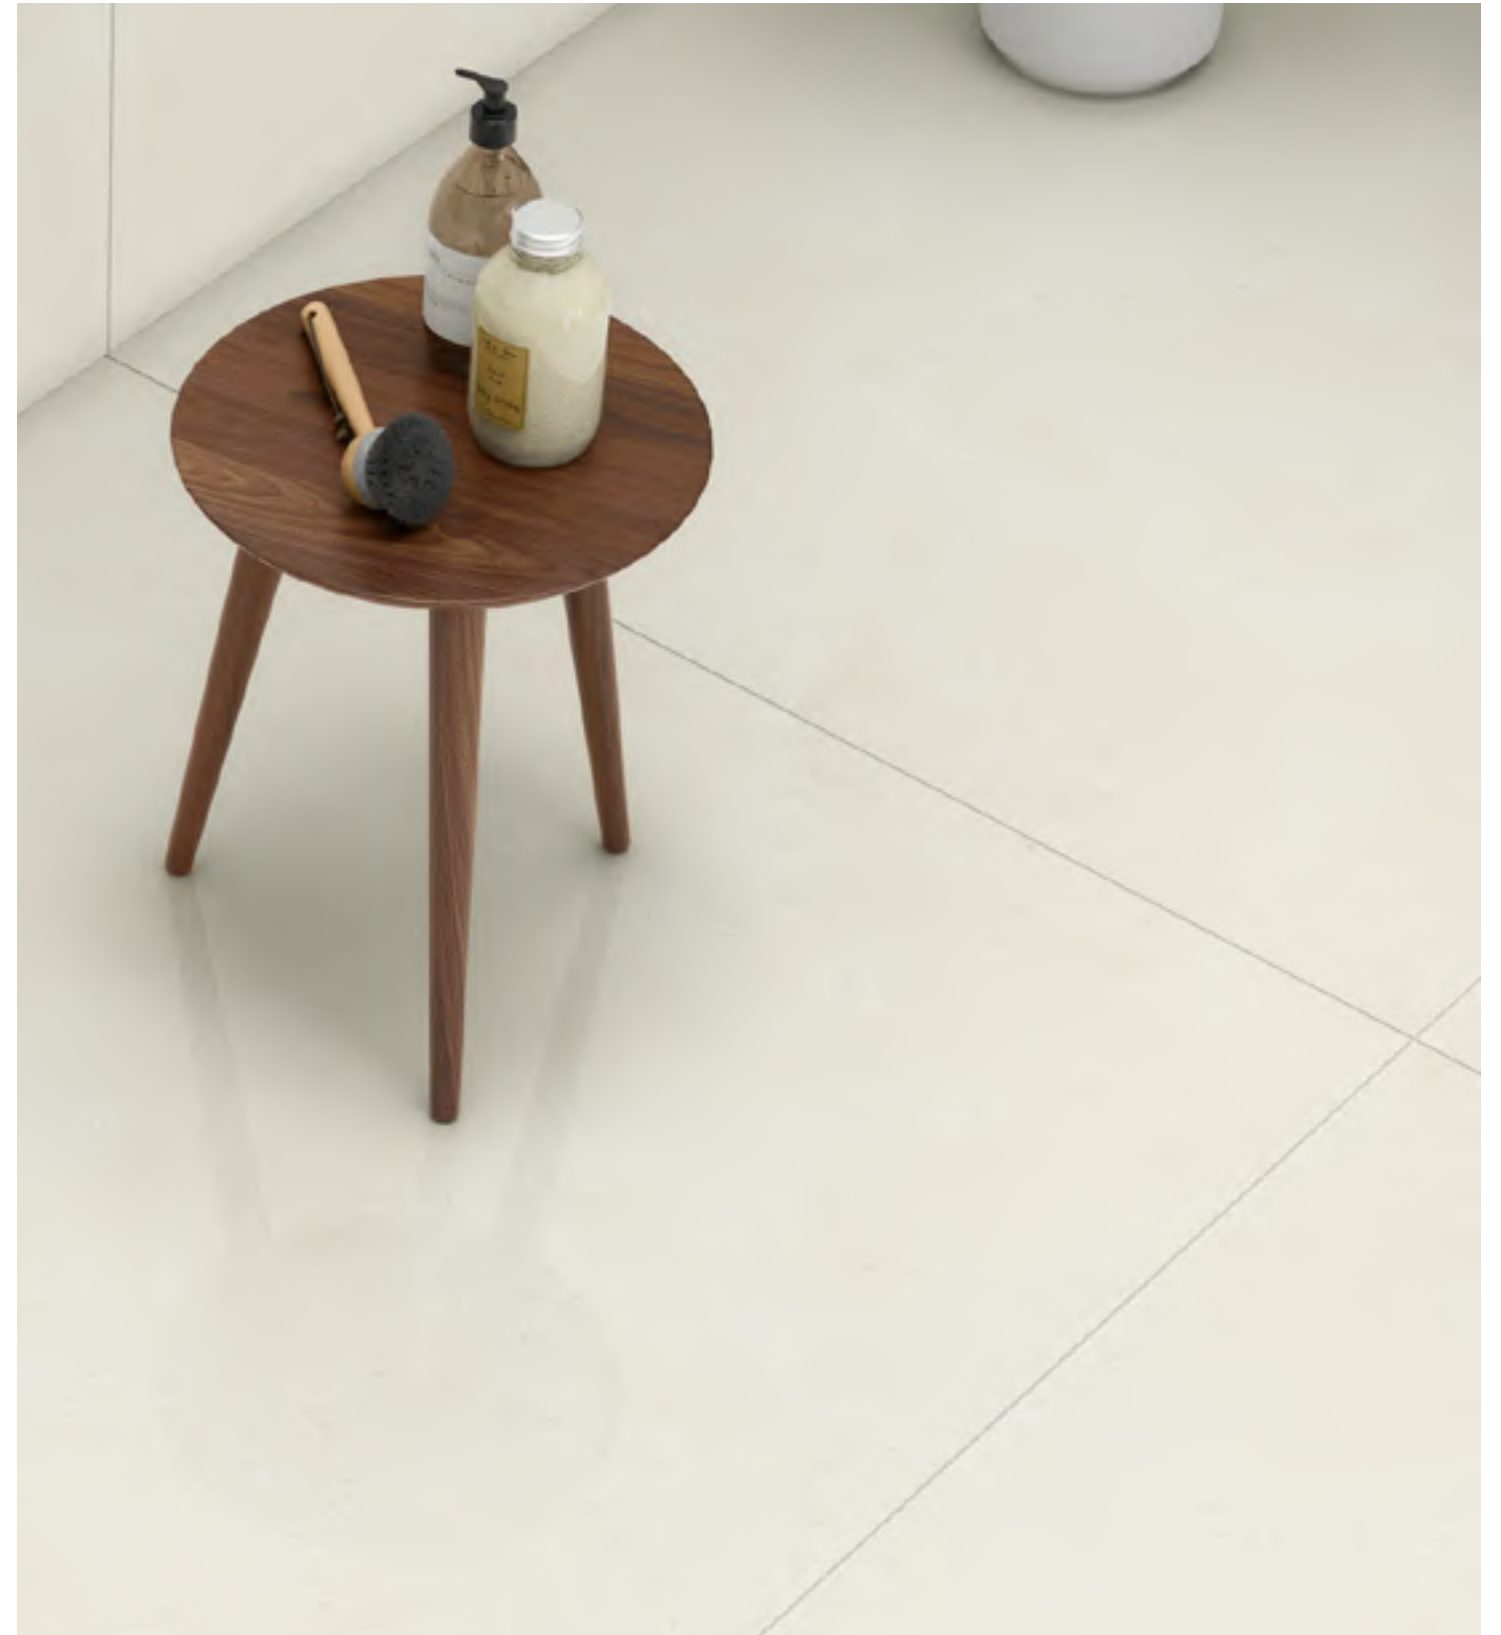

slabtile

Marfil Natural