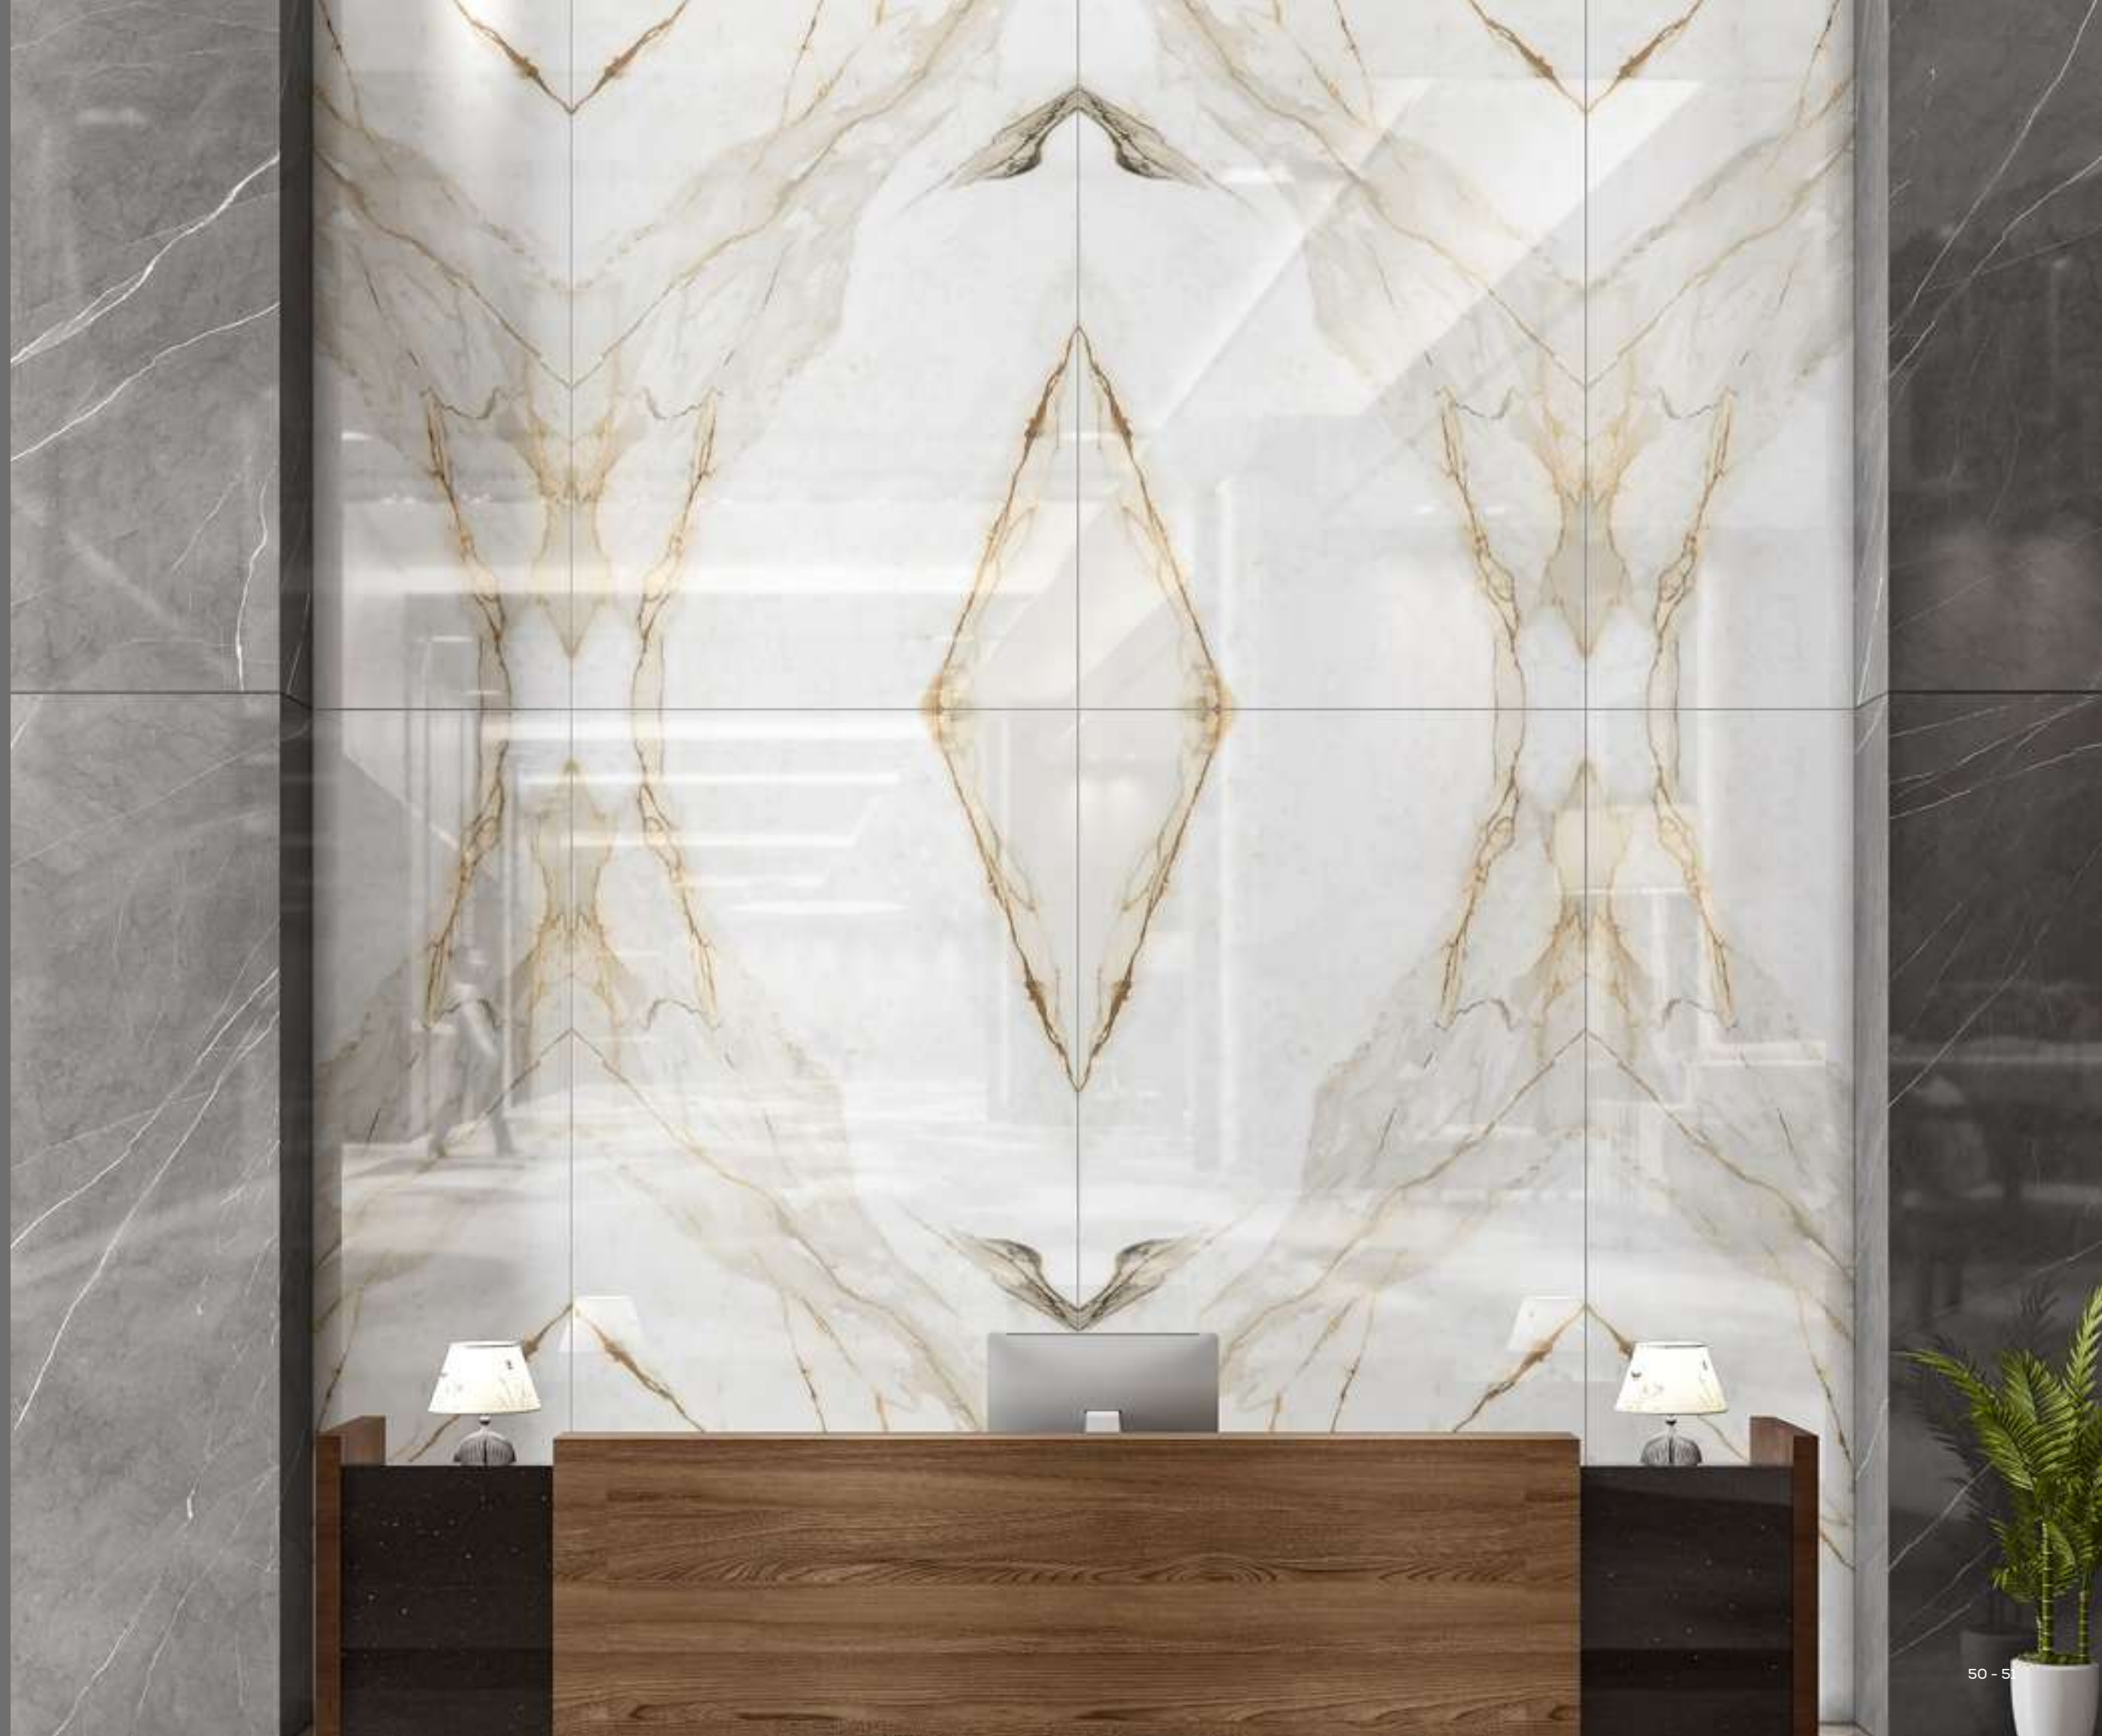

Reception

Bookmatch

Wall

Atlantis Gold
1200x2400mm

Wall 2

??
1200x2400mm