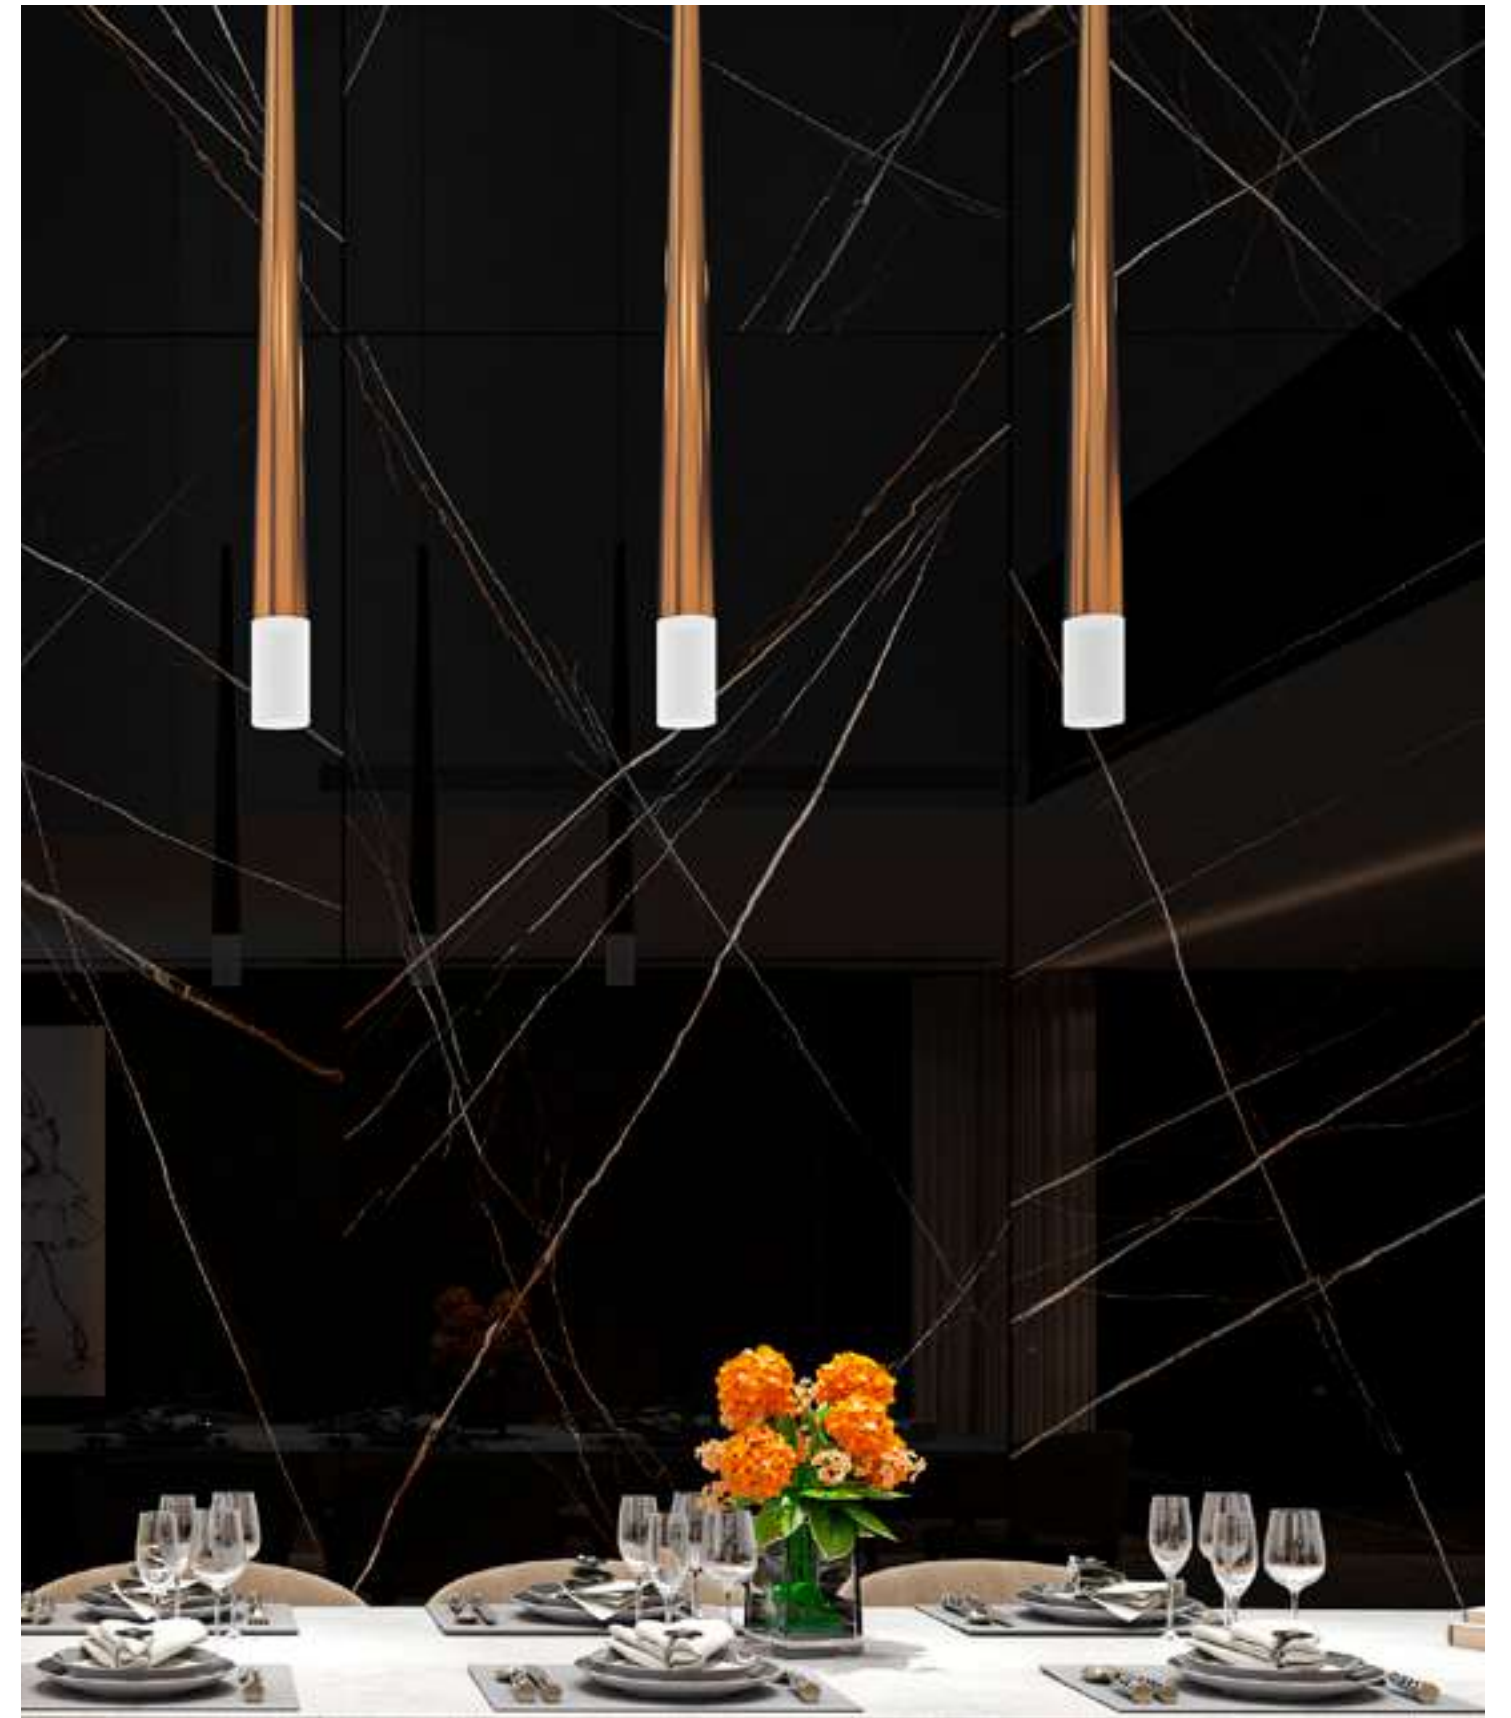

Available Surface

Polished

1200x2400mm

9mm thickness

Total Faces | 3

slabtile

Saint Laurent

Argos Nero