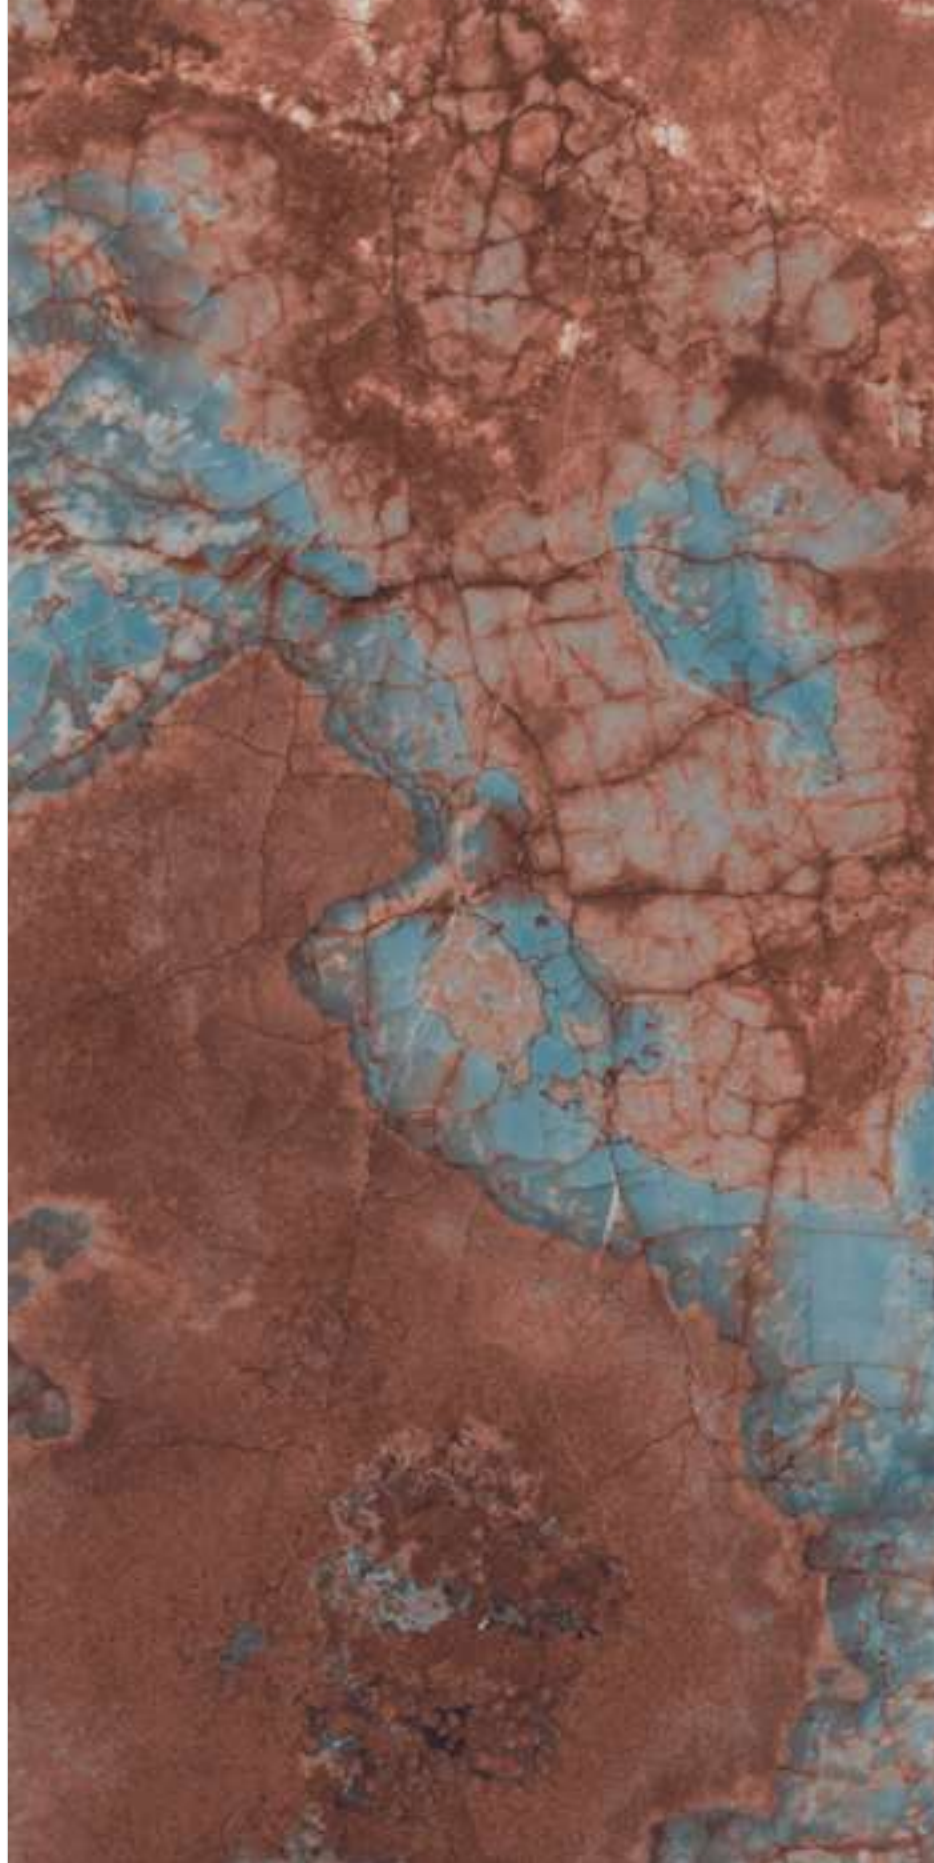

Showroom

Wall

Lapis Red
1200x2400mm

Floor

??
1200x2400mm

Lapis Red

Available Surface

Polished