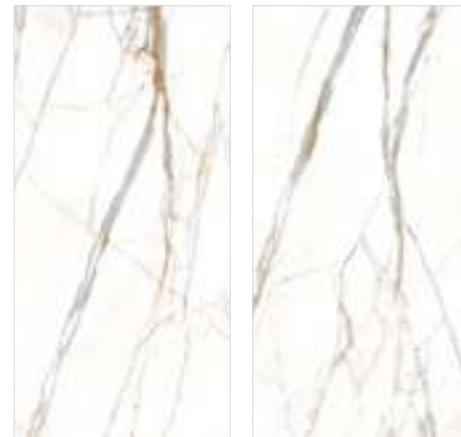

Soul White

Available Surface
Polished / Digimatt

1200x2400mm
9mm thickness

Total Faces | 3