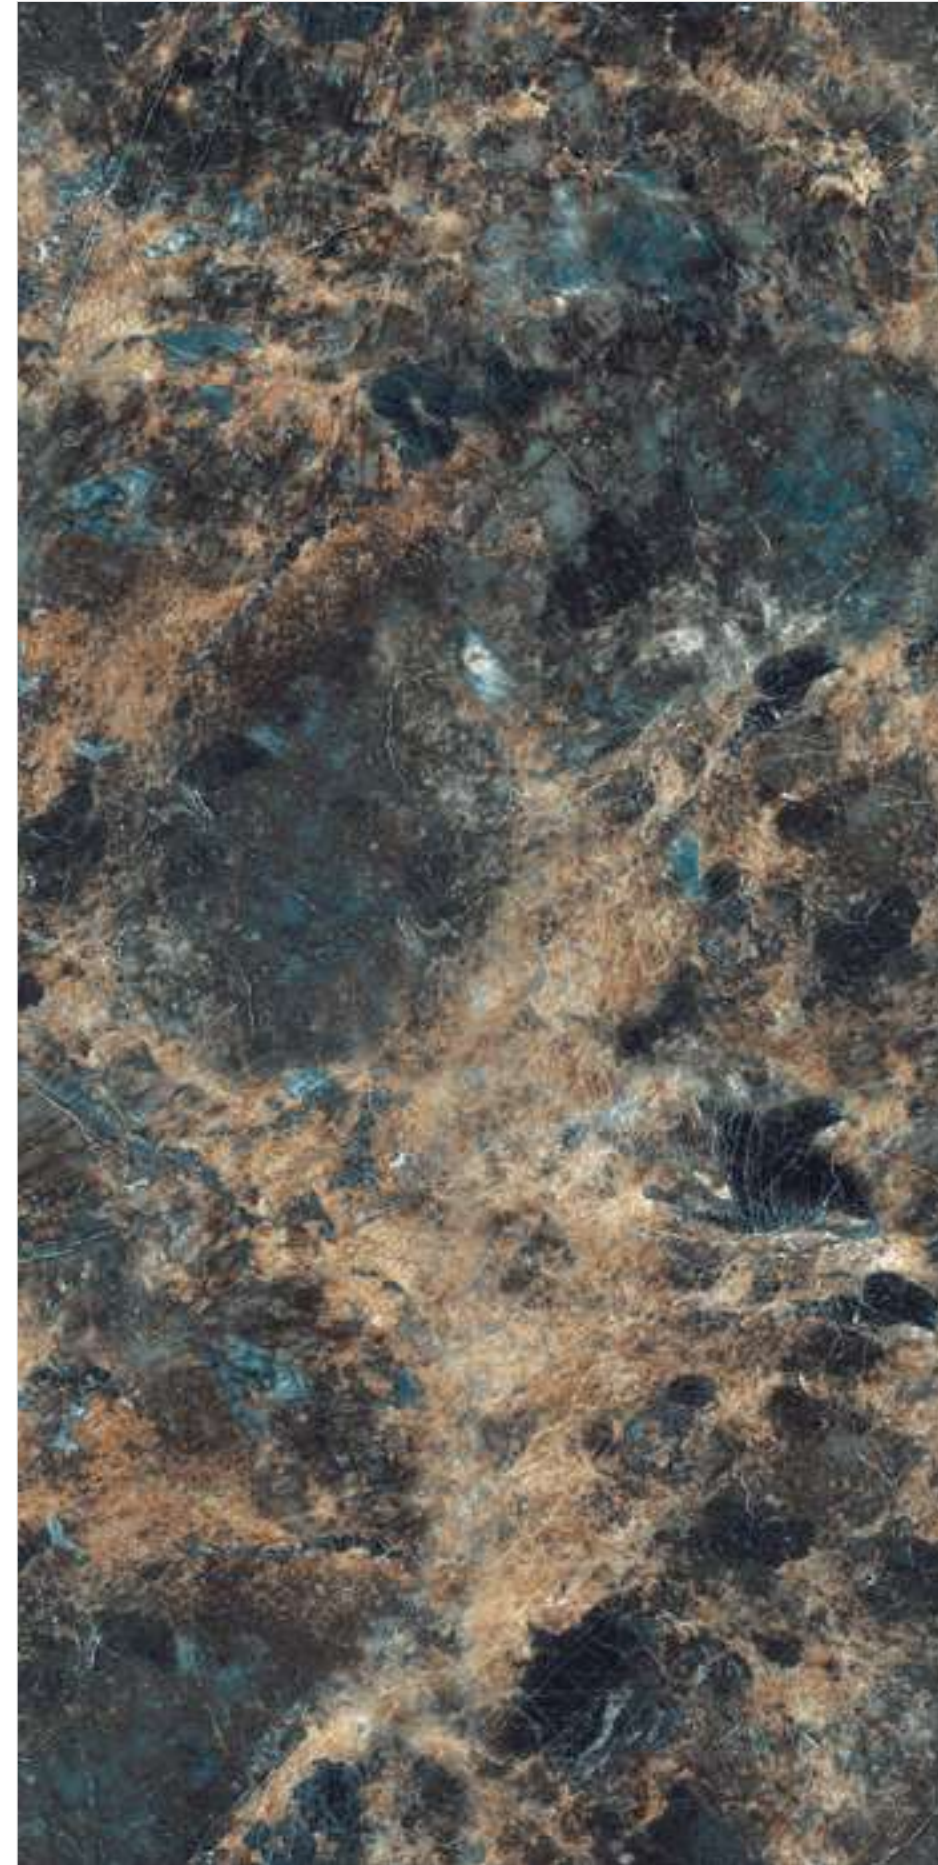

Madagascar Blue

Available Surface

Polished

1200x2400mm
9mm thickness

Total Faces | 3

Showroom

Wall

Sant Luc Azul
1200x2400mm