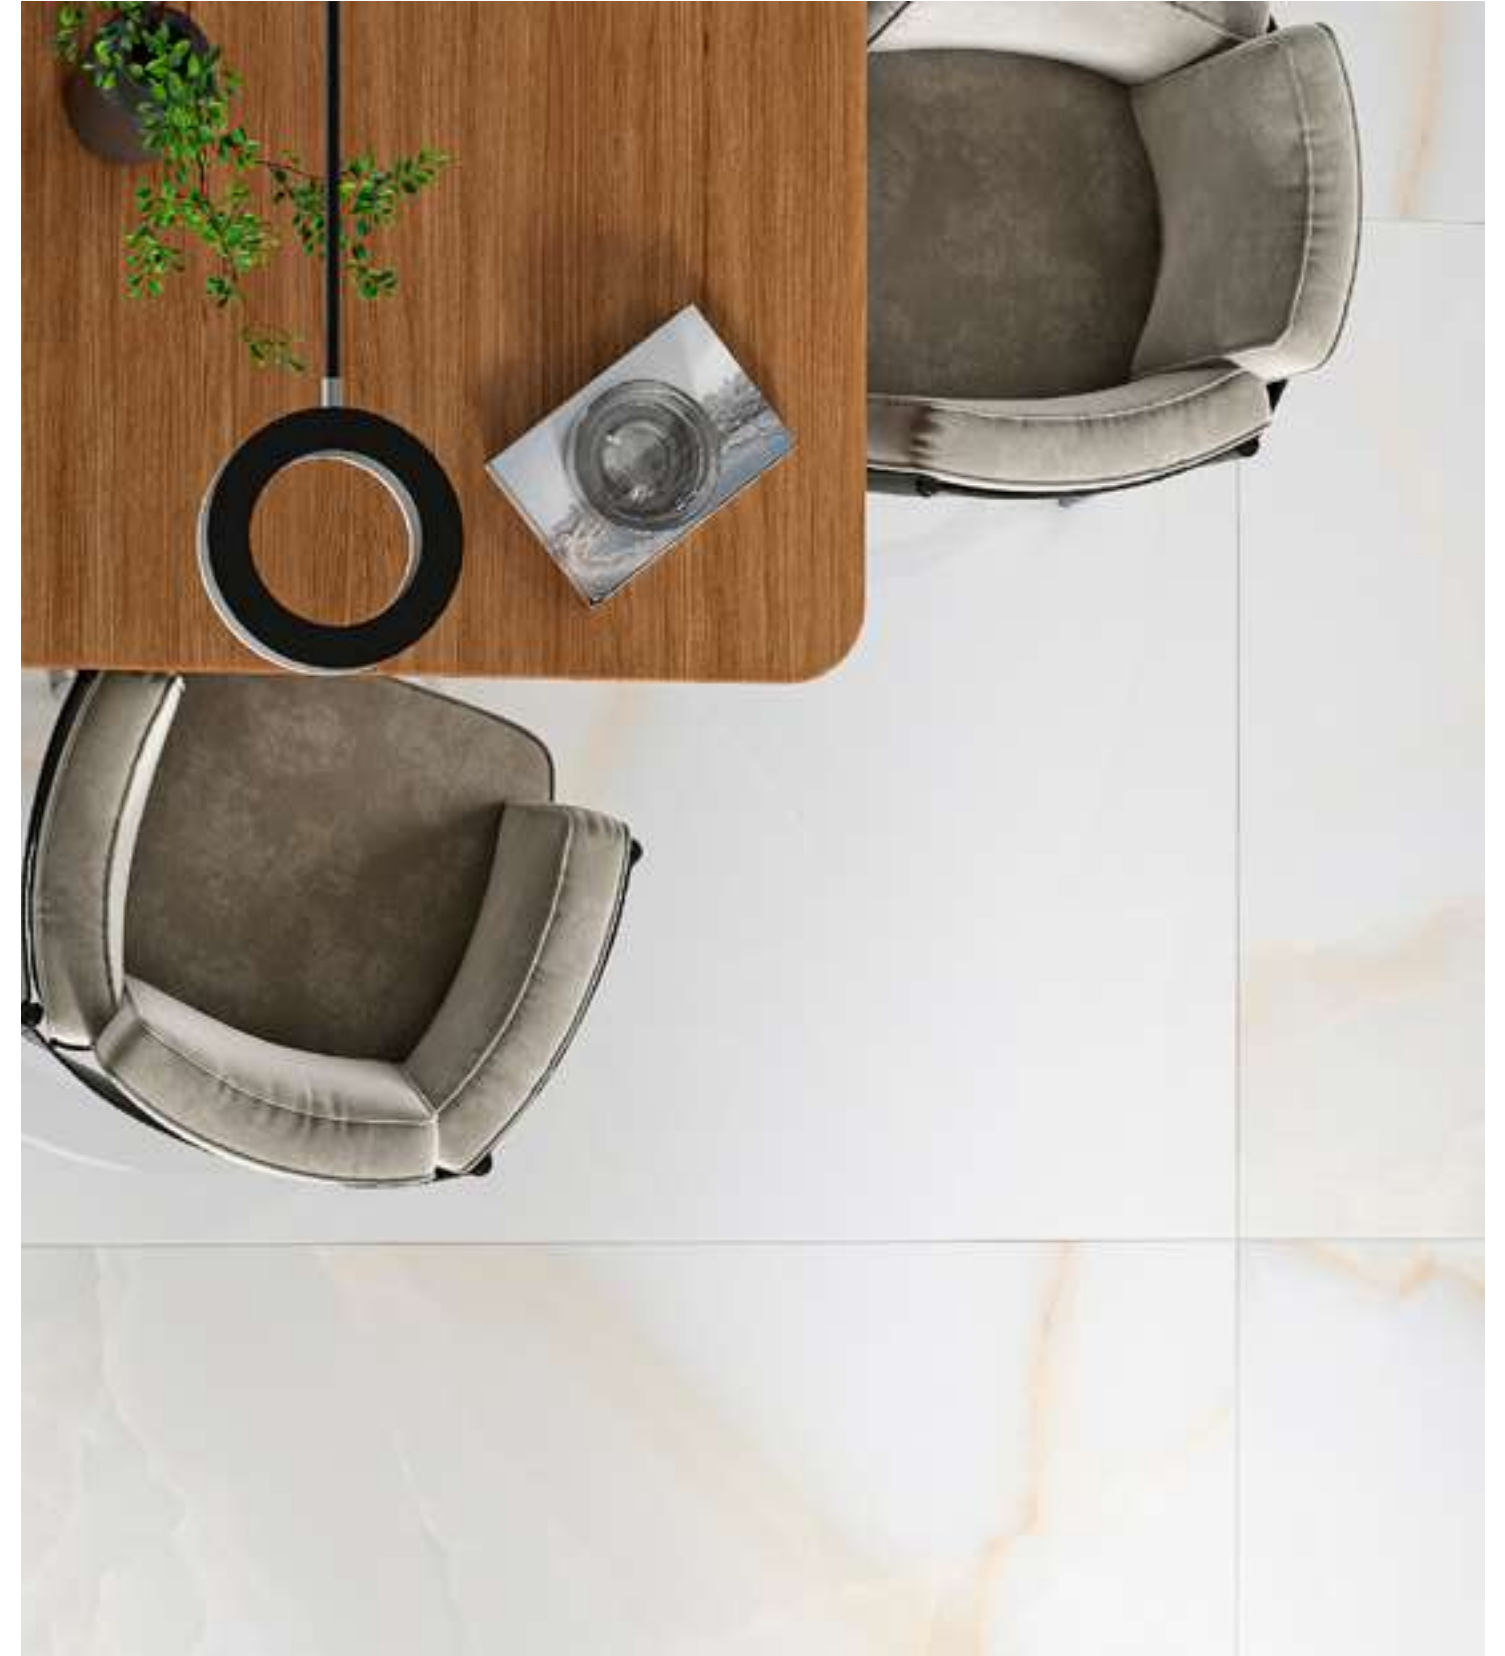

Onice Cream

Available Surface
Polished / Digimatt

1200x2400mm
9mm thickness

Total Faces | 4

slabtile

Onice Cream

Living Room

Wall
Onyx Natural Bianco
1200x2400mm