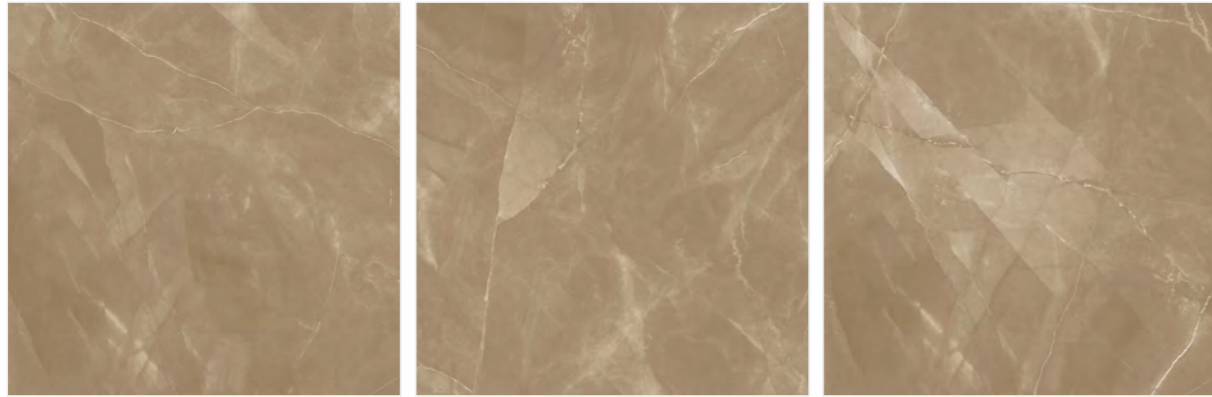

### Celio

1600X  
1600mm

---

Lustrous

Thickness : 9mm

Discover mesmerizing aesthetics with a hint of glitz.  
Level up your styling game and create an aww  
appealing aesthetics.

For a luxurious aura, make your space stand out