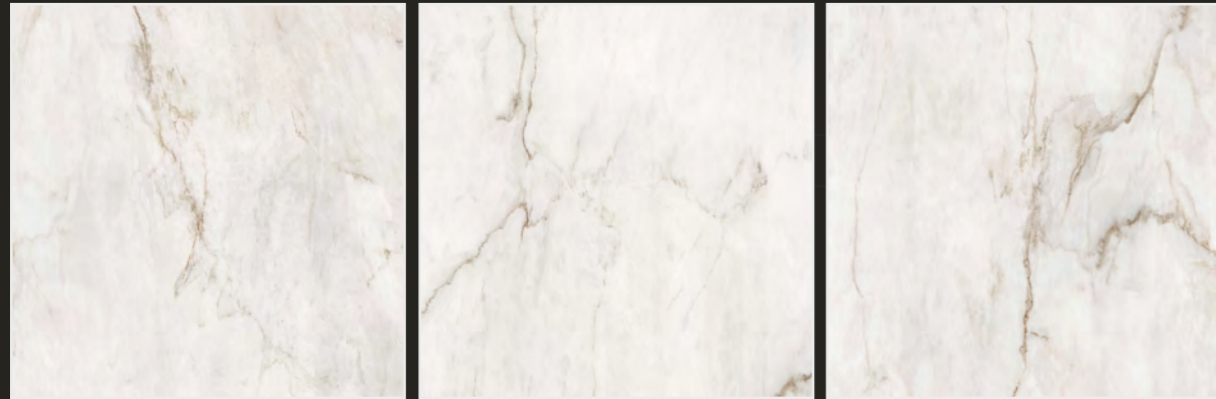

These tiles bring out an inspiring blend of sophistication and custom details that create a space that's uniquely yours. This carefully crafted design showcases your personal style and taste, allowing you to make a statement in any area.

From traditional to modern, each tile is created with a unique blend of materials and textures that provide an exquisite look and feel.