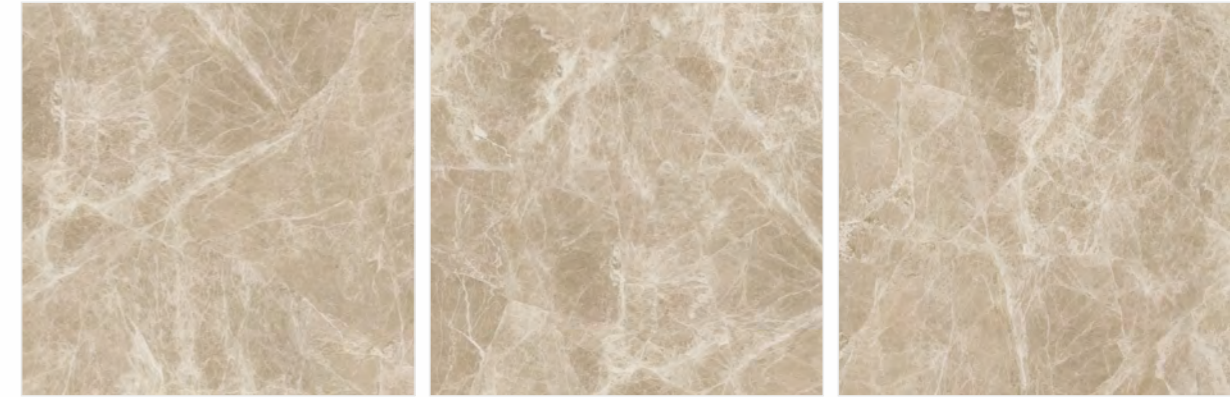

Emperador Light

1600X
1600mm

Lustrous
Thickness : 9mm