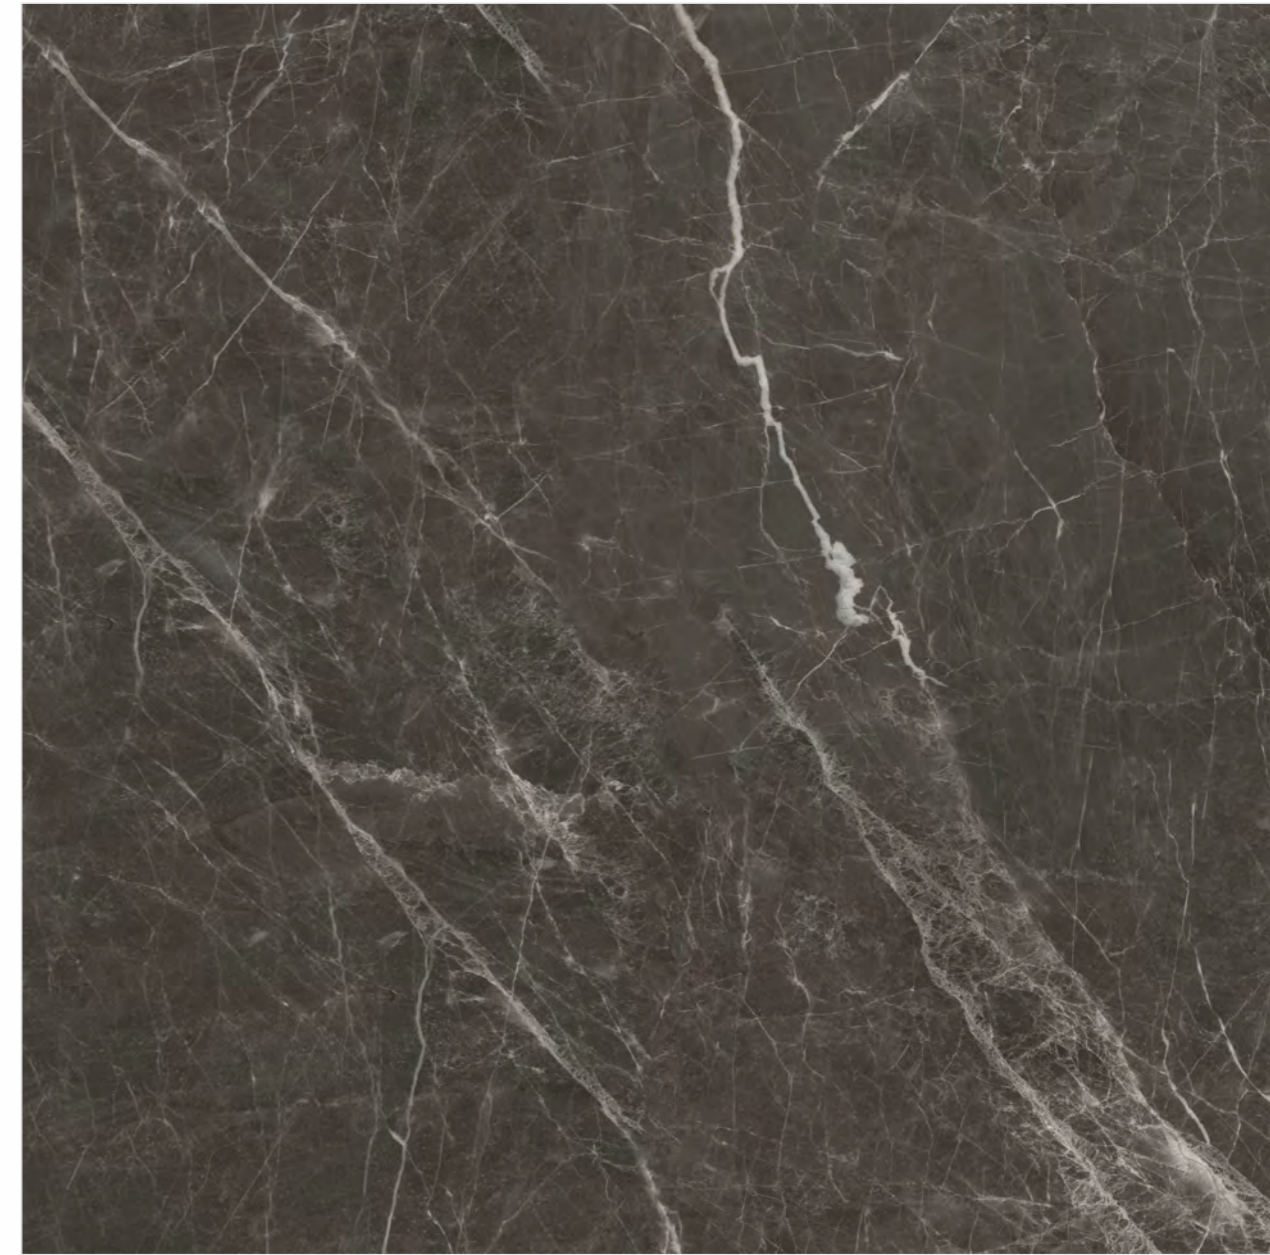

### Damasta Grey

1600X  
1600mm

Lustrous

Thickness : 9mm