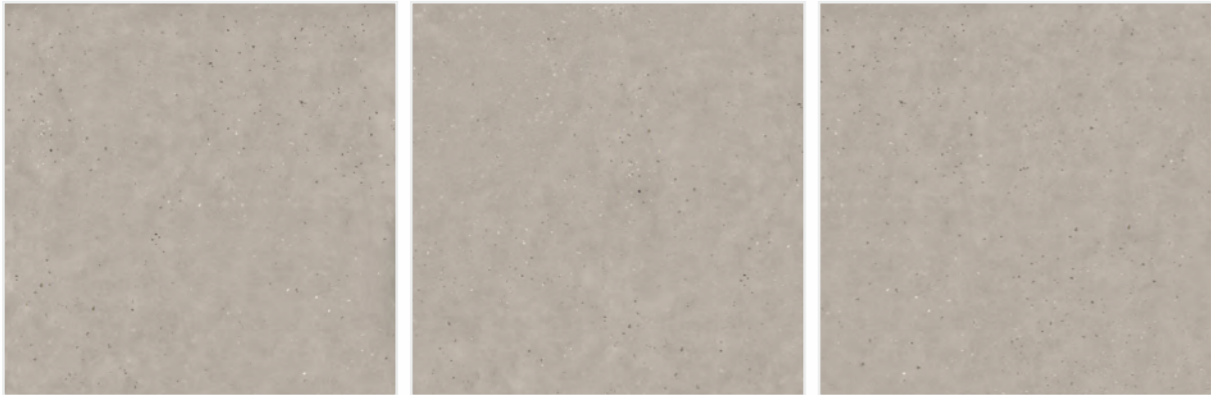

### Cordoso Silver

1600X  
1600mm

Rustic Matt

Thickness : 9mm

**Cordoso Grey**

1600X  
1600mm  
Rustic Matt