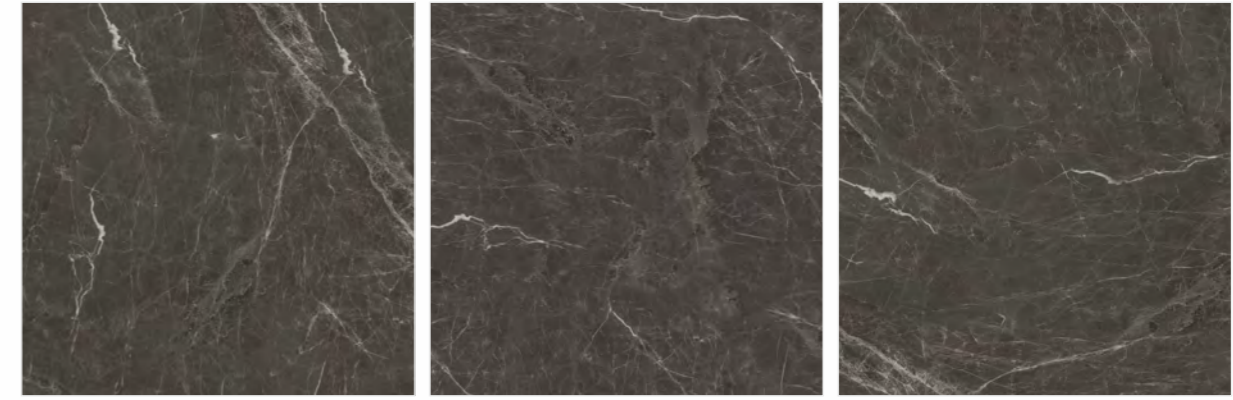

Damasta Grey

1600X
1600mm

Lustrous

Thickness : 9mm