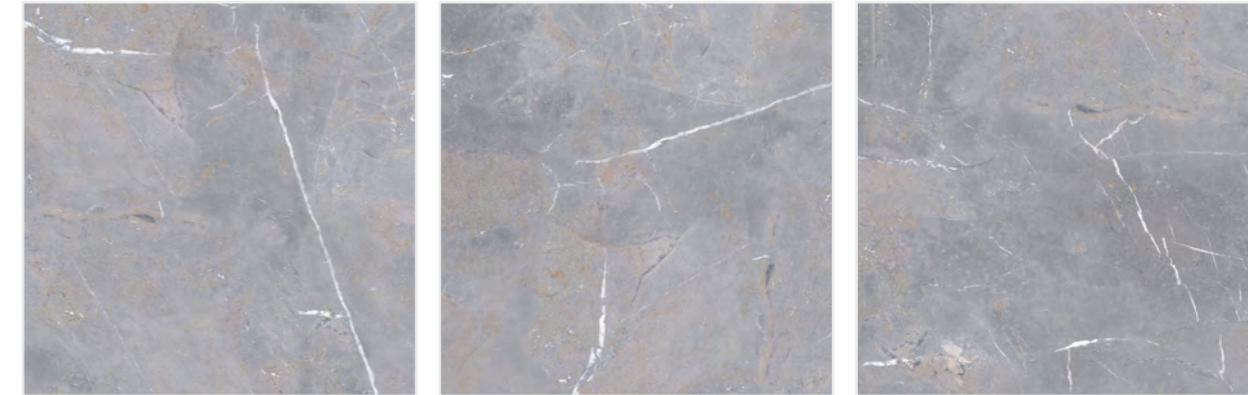

Negresco Grigio

1600X
1600mm

Rustic Matt

Thickness : 9mm