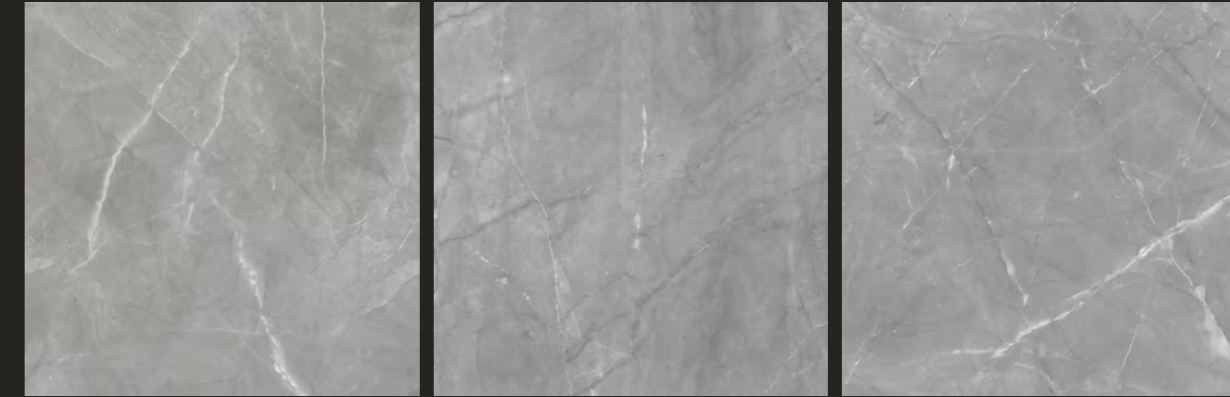

Silver Armani

1600X
1600mm

Lustrous

Thickness : 9mm