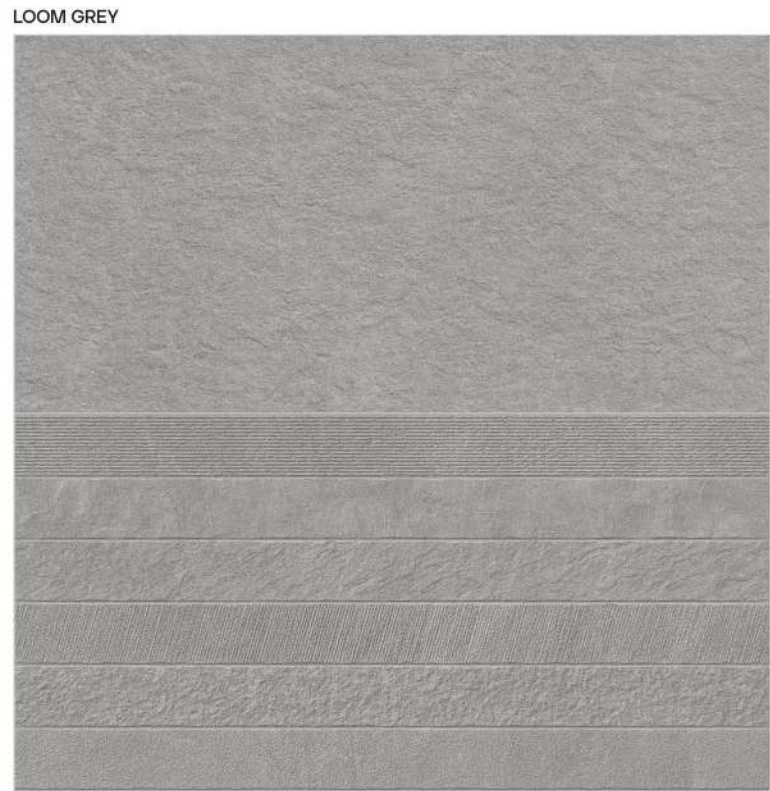

LOOM SERIES 600X1200MM