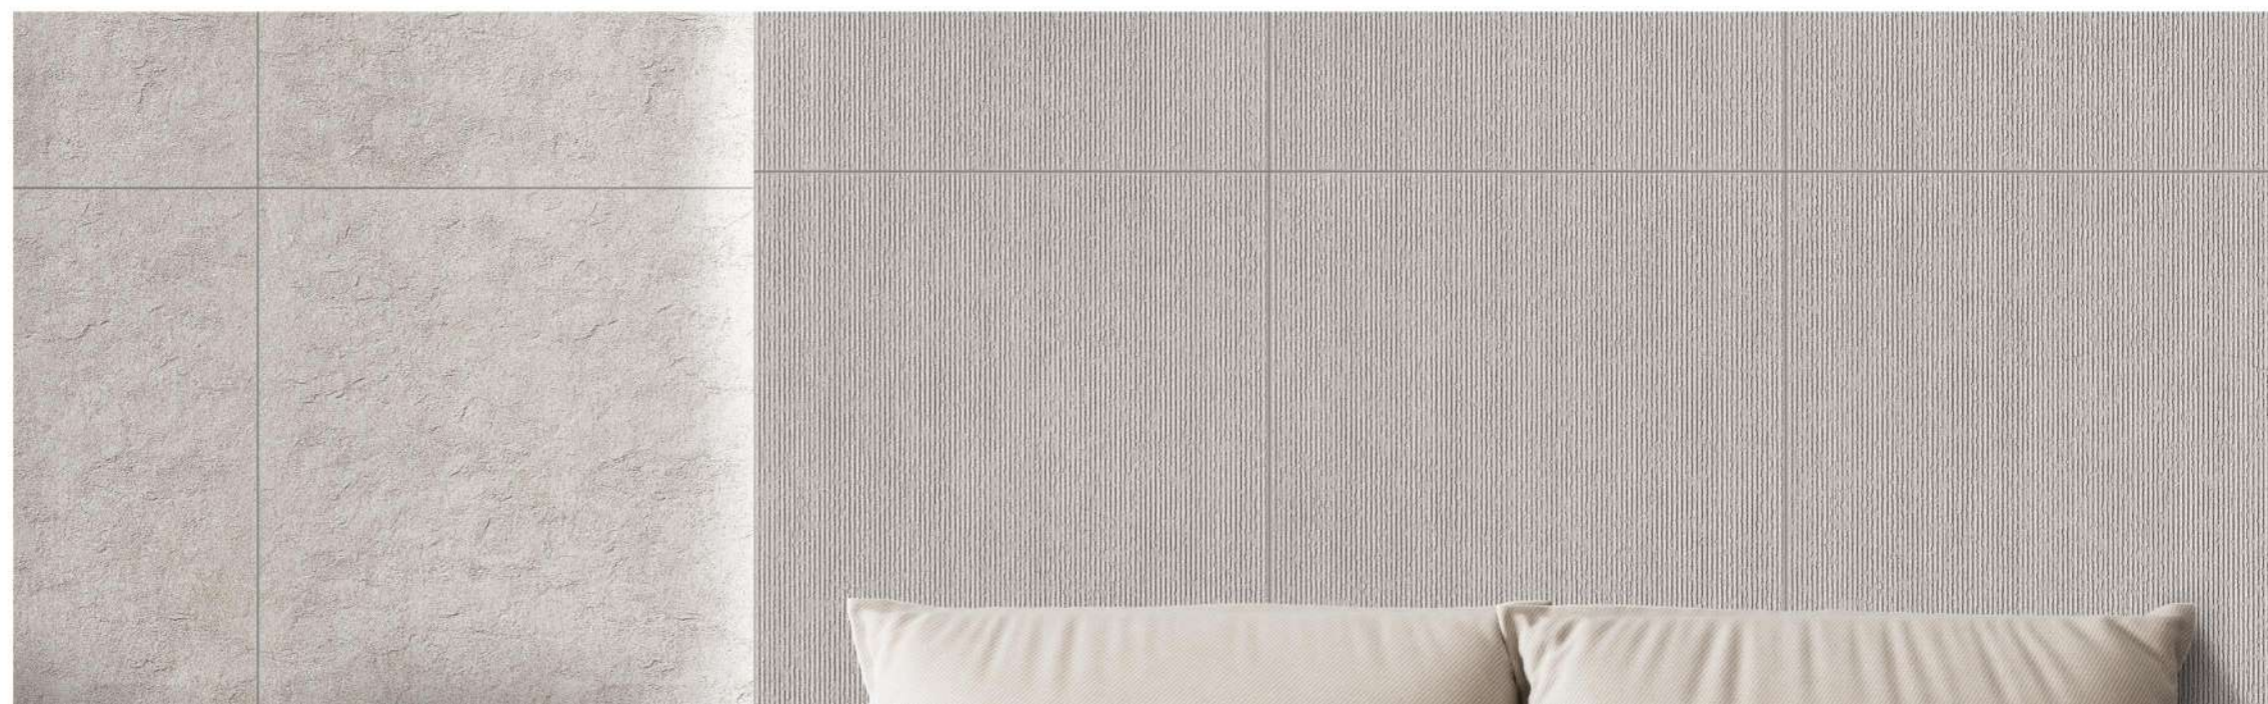

La'Grano collection × RIGATO SERIES

La'Grano collection × RIGATO SERIES

Premium quality tiles ensure durability and elegance everywhere.